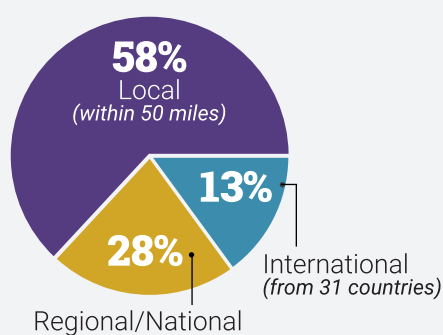

*This reflects the number responding to a student survey.

†Based on an average of student cohorts starting 2014-15, 2015-16, 2016-17.

about our on campus students

Gender

Location*

Race & Ethnicity

All data refers to Bellevue University's residential student body population and is based on the 2022-23 academic year.