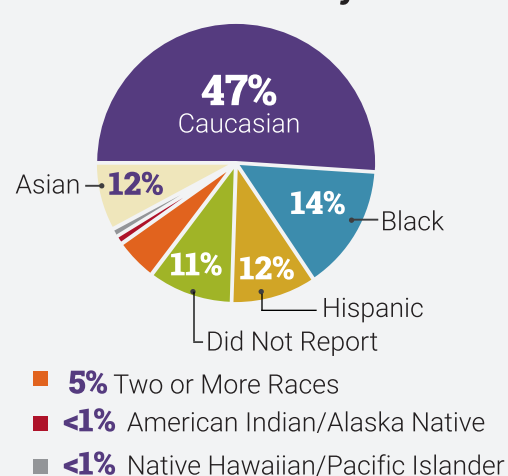

*This reflects the number responding to a student survey.

†Based on an average of student cohorts starting 2014-15, 2015-16, 2016-17.

about our on campus students

Gender

Location*

Race & Ethnicity

All data refers to Bellevue University's residential student body population and is based on the 2022-23 academic year.