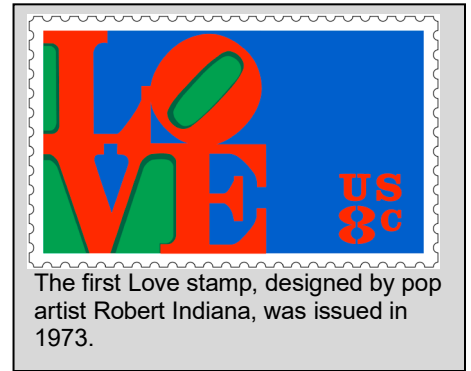

Love Series Stamps

The Postal Service issued its first Love stamp in 1973. Initially called a “Special Stamp for Someone Special,” the stamp was a hit with the public, with more than 300 million sold. Robert Indiana created the iconic Love design in the 1960s and rendered it in both painting and sculpture before adapting it for a postage stamp.

The Postal Service issued its second Love stamp in 1982, and new stamps have been added to the series most years since.

In the list that follows, numbers in parentheses indicate the postage value of non-denominated stamps when issued. Since 2011, all Love stamps have been Forever stamps, equal in value to the current First-Class Mail one-ounce price.