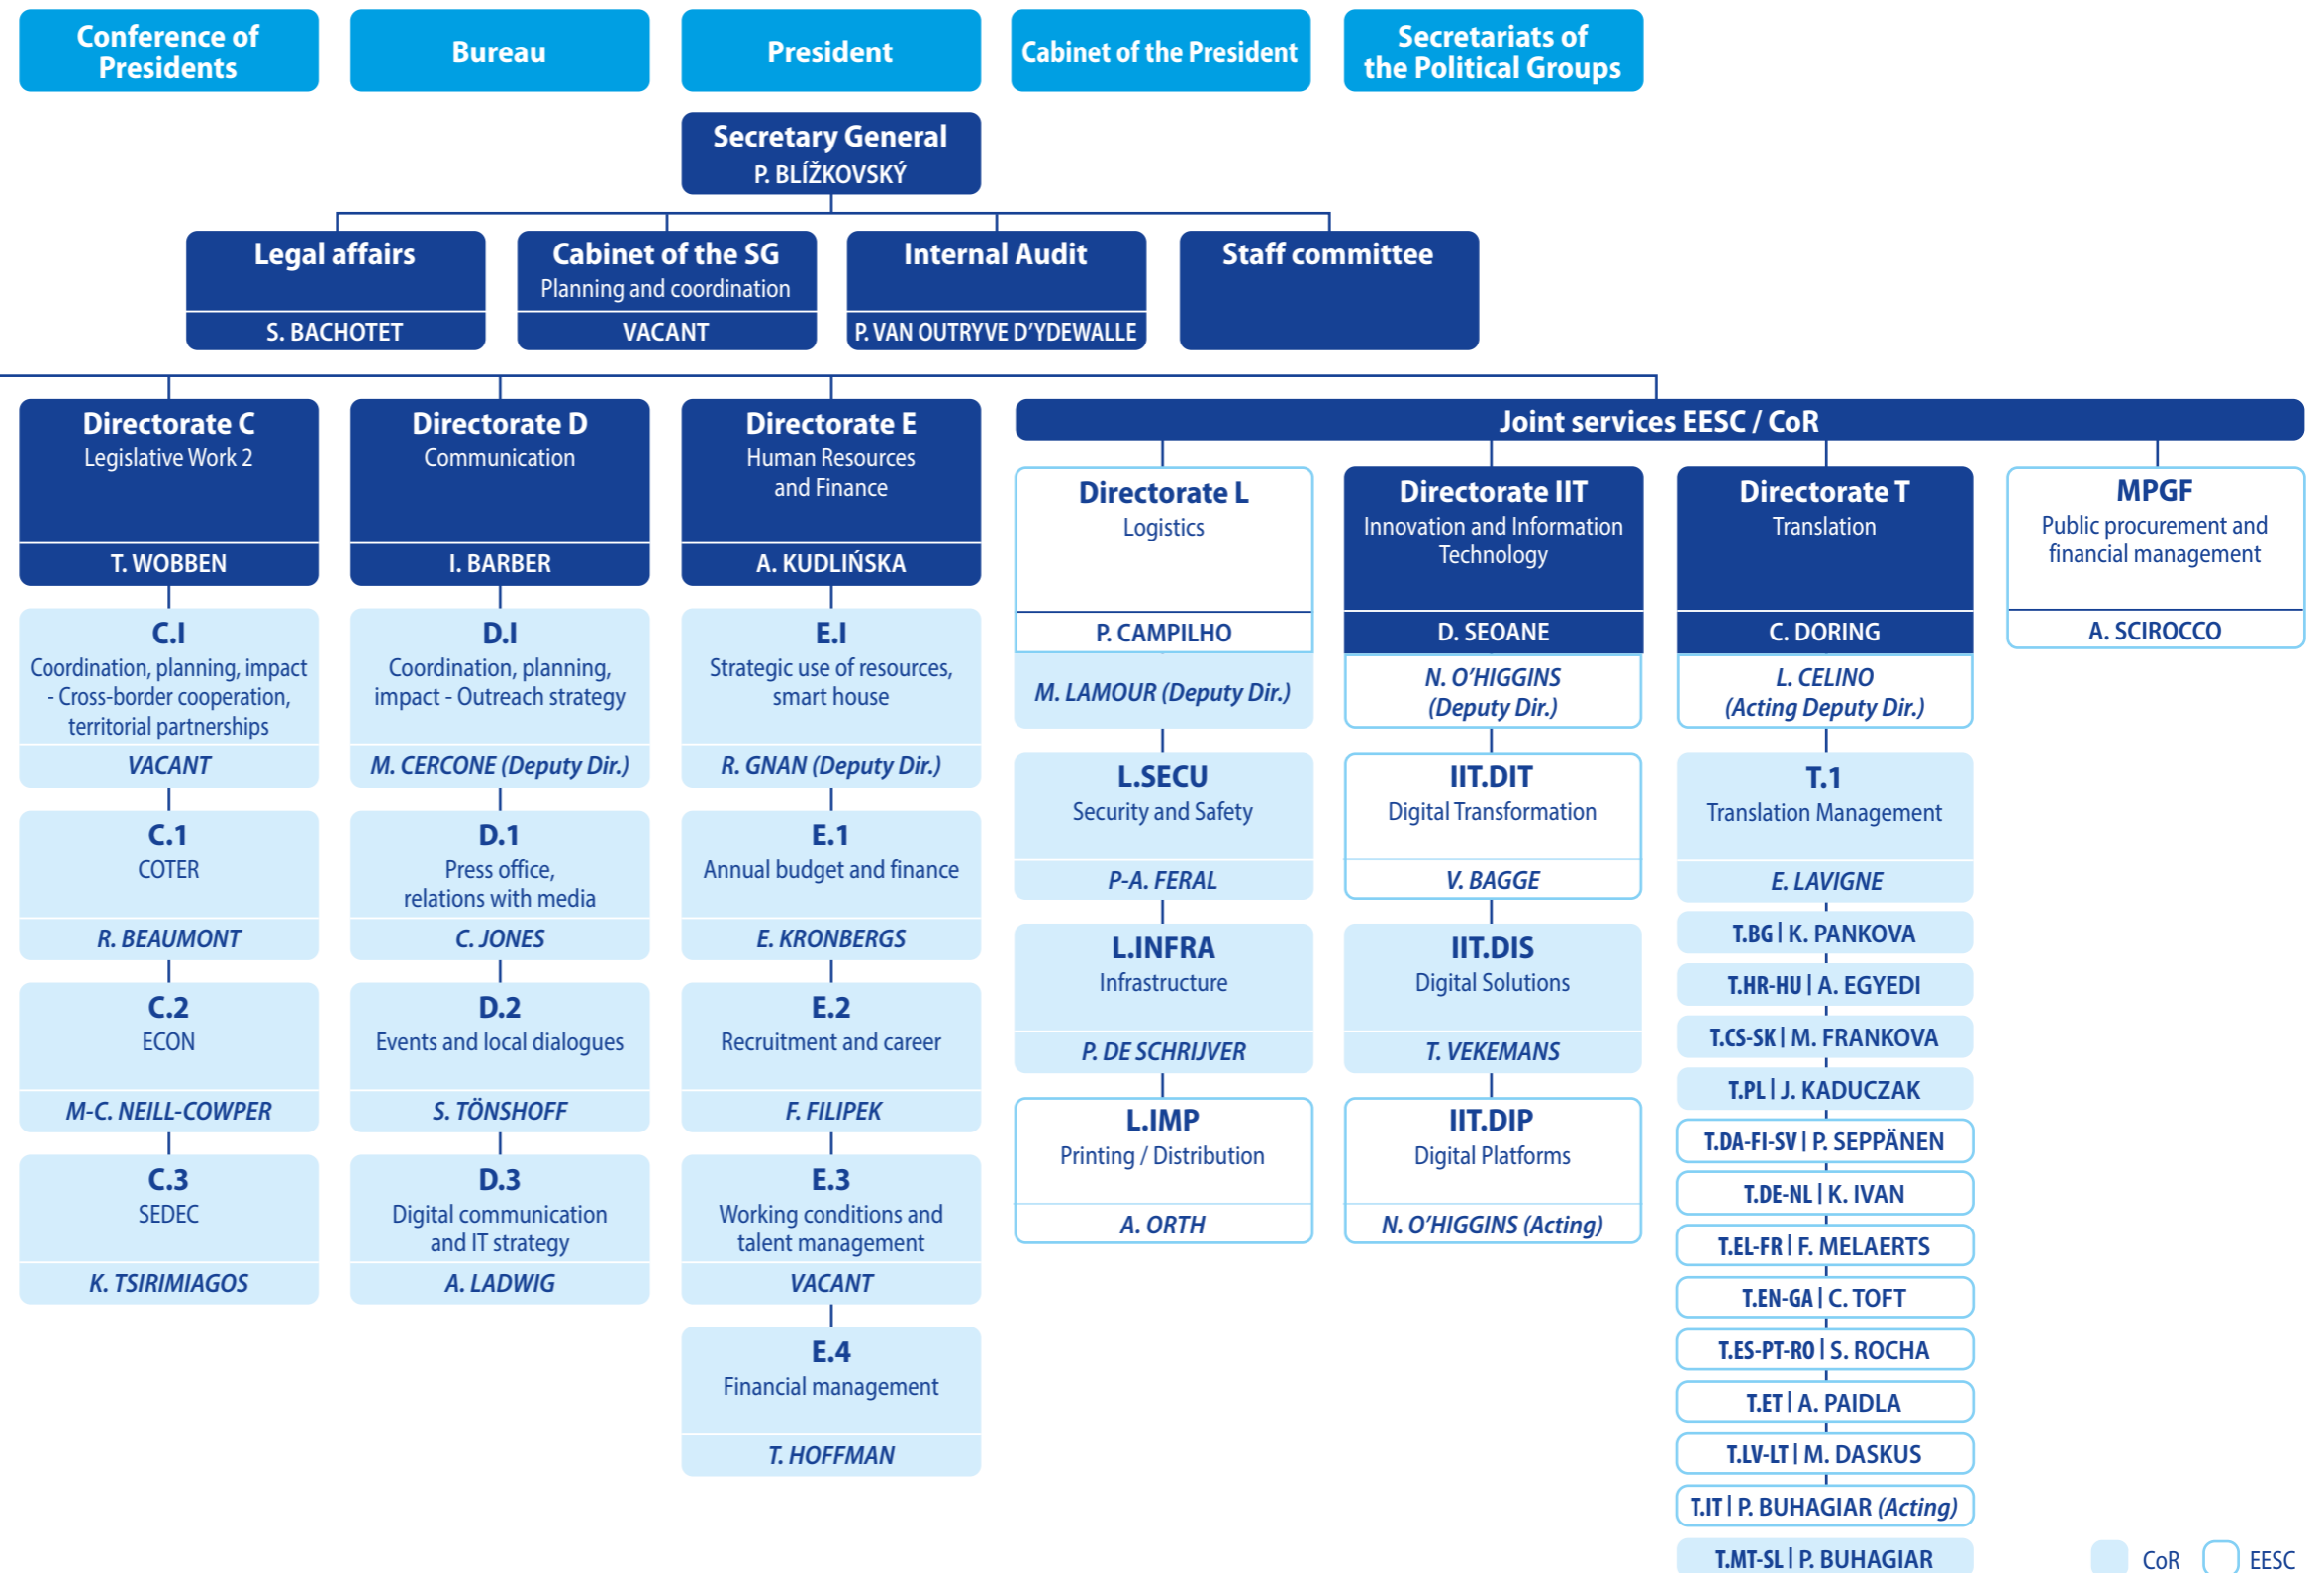

European Committee of the Regions

EUROPEAN COMMITTEE OF THE REGIONS – ORGANISATIONAL CHART

(as from 1st July 2024)

CIVEX: Commission for Citizenship, Governance, Institutional and External Affairs
COTER: Commission for Territorial Cohesion policy and Budget
ECON: Commission for Economic Policy
ENVE: Commission for Environment, Climate change and Energy
NAT: Commission for Natural Resources
SEDEC: Commission for Social Policy, Education, Employment, Research and Culture