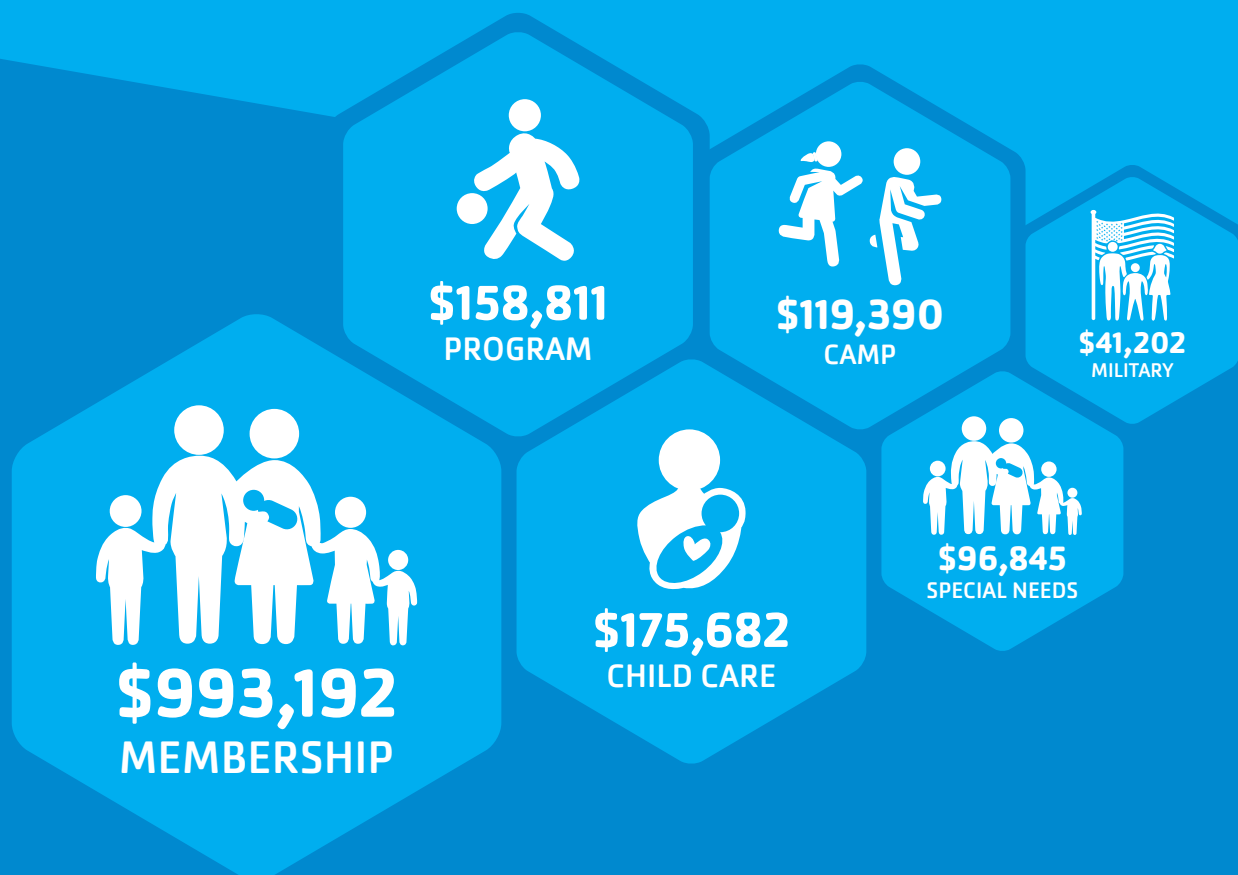

SERVING ALL...

Community donations are used to support our income-based assistance program to ensure:

NO ONE IS TURNED AWAY DUE TO AN INABILITY TO PAY

Over **$1,585,123** was given in Financial Assistance for **16,190** people