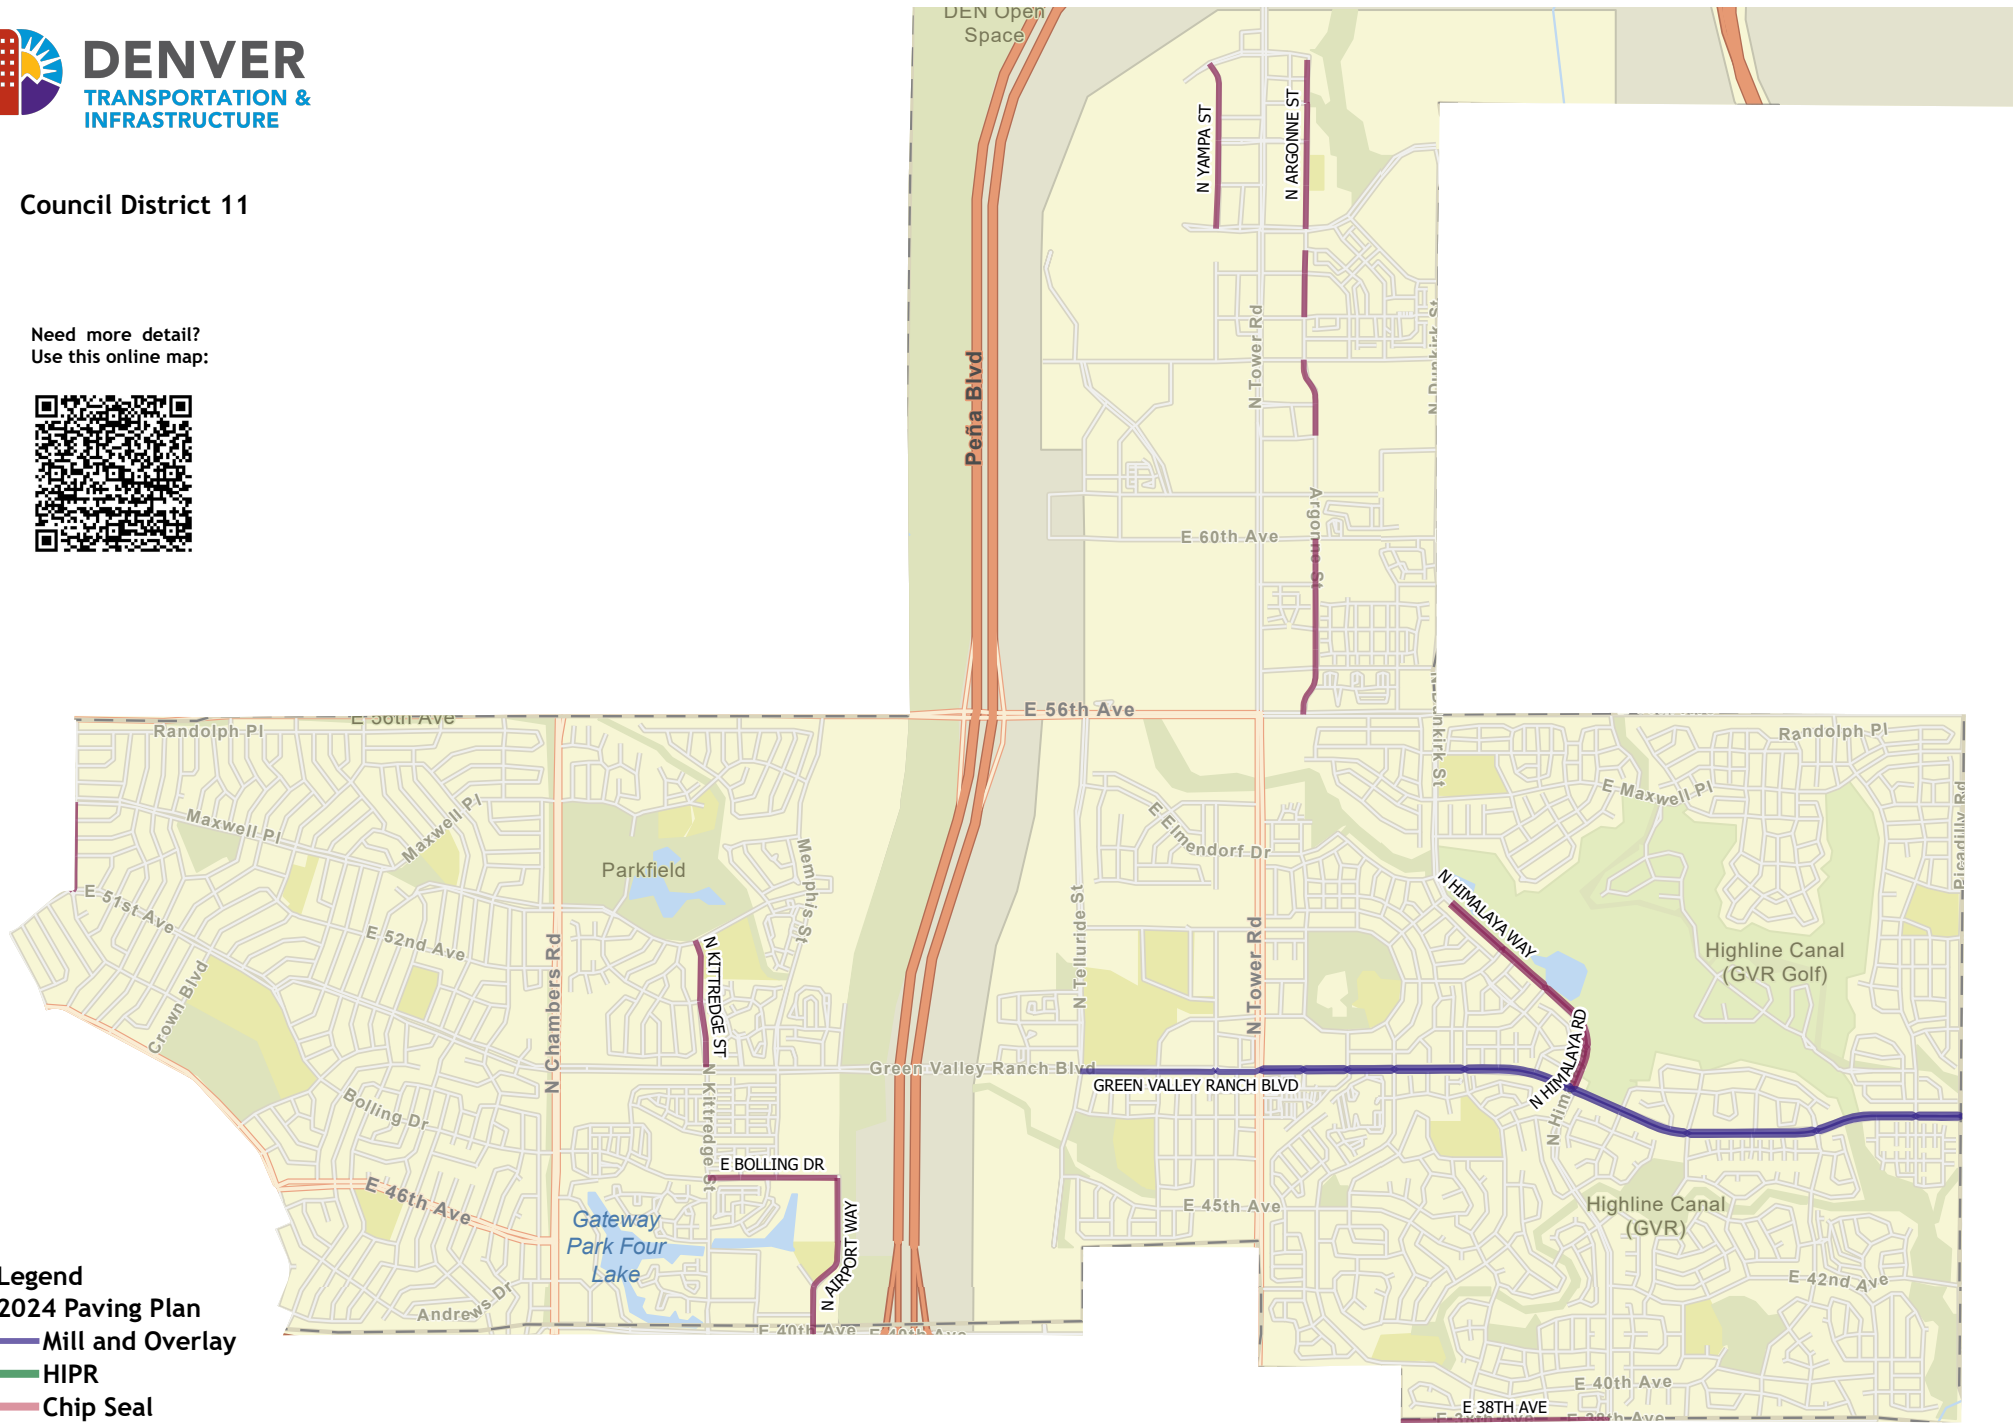

Council District 11

Need more detail?  
Use this online map:

- Legend**
- 2024 Paving Plan**
  - Mill and Overlay
  - HIPR
  - Chip Seal
  - GO Bond
  - Contract Mill and Overlay

Denver International Airport, City of Aurora, CO, City of Commerce City, County and City of Denver, Esri, TomTom, Garmin, SafeGraph, GeoTechnologies, Inc, METI/NASA, USGS, EPA, NPS, USDA, USFWS