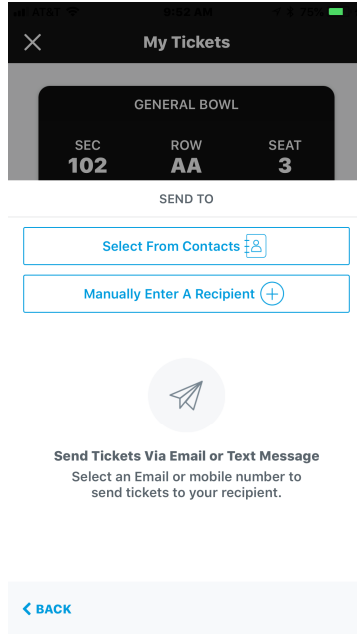

Ticket Management Flow – Presence SDK

SDK Sign in

Link Accounts

Event Listings

Ticket View

Barcode View

Back of ticket

Ticket Transfer