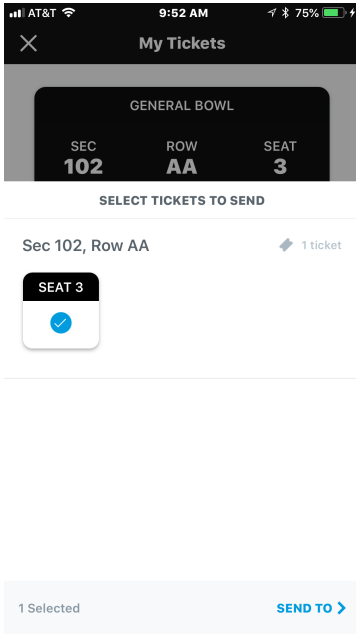

Ticket Management Flow – Presence SDK

SDK Sign in

Link Accounts

Event Listings

Ticket View

Barcode View

Back of ticket

Ticket Transfer