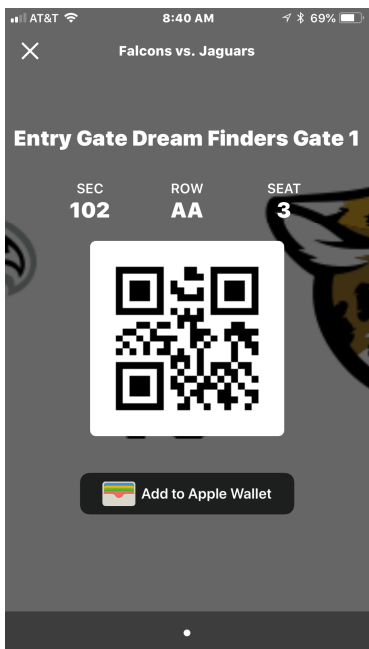

Ticket Management Flow – Presence SDK

SDK Sign in

Link Accounts

Event Listings

Ticket View

Barcode View

Back of ticket

Ticket Transfer