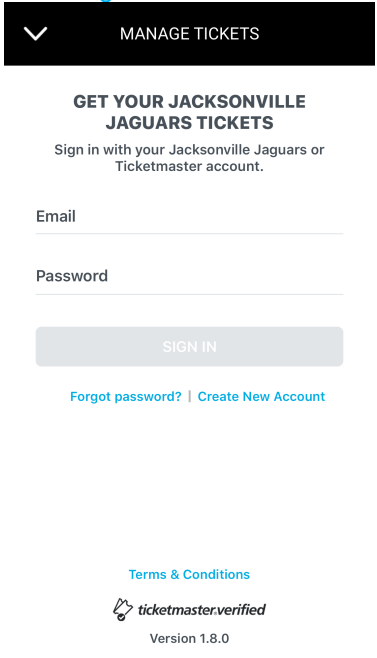

Ticket Management Flow – Presence SDK

SDK Sign in

Link Accounts

Event Listings

Ticket View

Barcode View

Back of ticket

Ticket Transfer