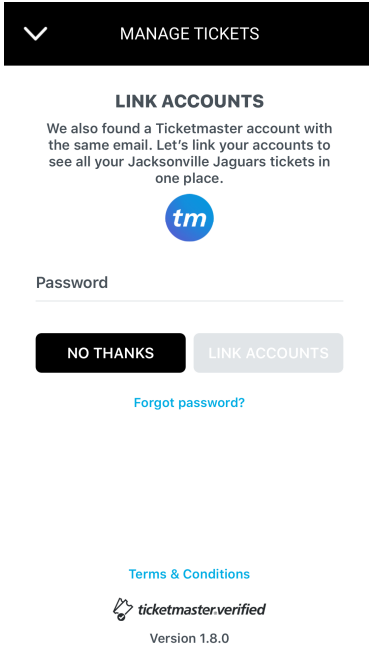

Ticket Management Flow – Presence SDK

SDK Sign in

Link Accounts

Event Listings

Ticket View

Barcode View

Back of ticket

Ticket Transfer