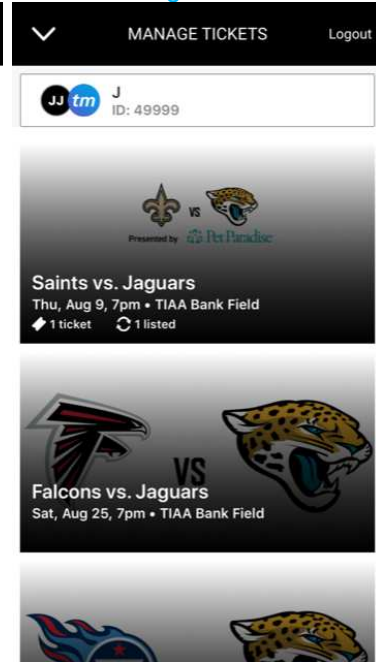

Ticket Management Flow – Presence SDK

SDK Sign in

Link Accounts

Event Listings

Ticket View

Barcode View

Back of ticket

Ticket Transfer