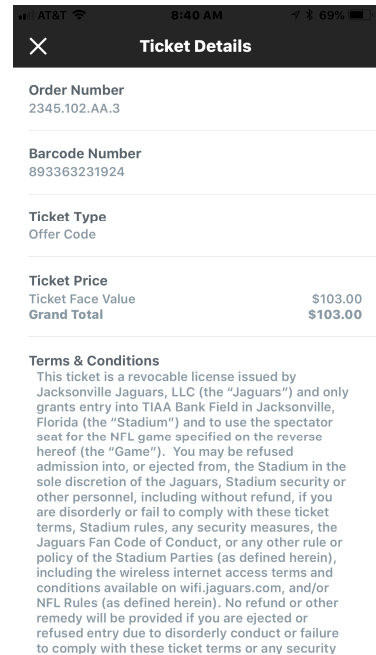

Ticket Management Flow – Presence SDK

SDK Sign in

Link Accounts

Event Listings

Ticket View

Barcode View

Back of ticket

Ticket Transfer