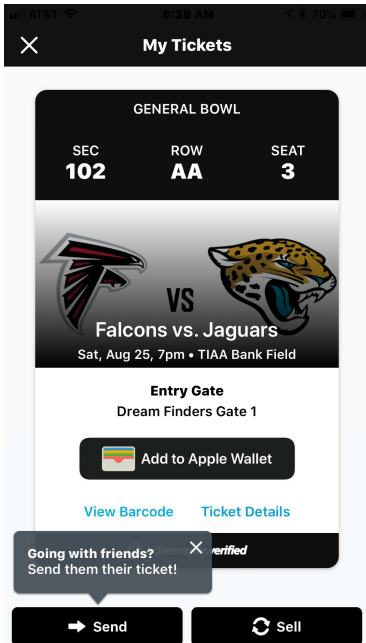

Ticket Management Flow – Presence SDK

SDK Sign in

Link Accounts

Event Listings

Ticket View

Barcode View

Back of ticket

Ticket Transfer