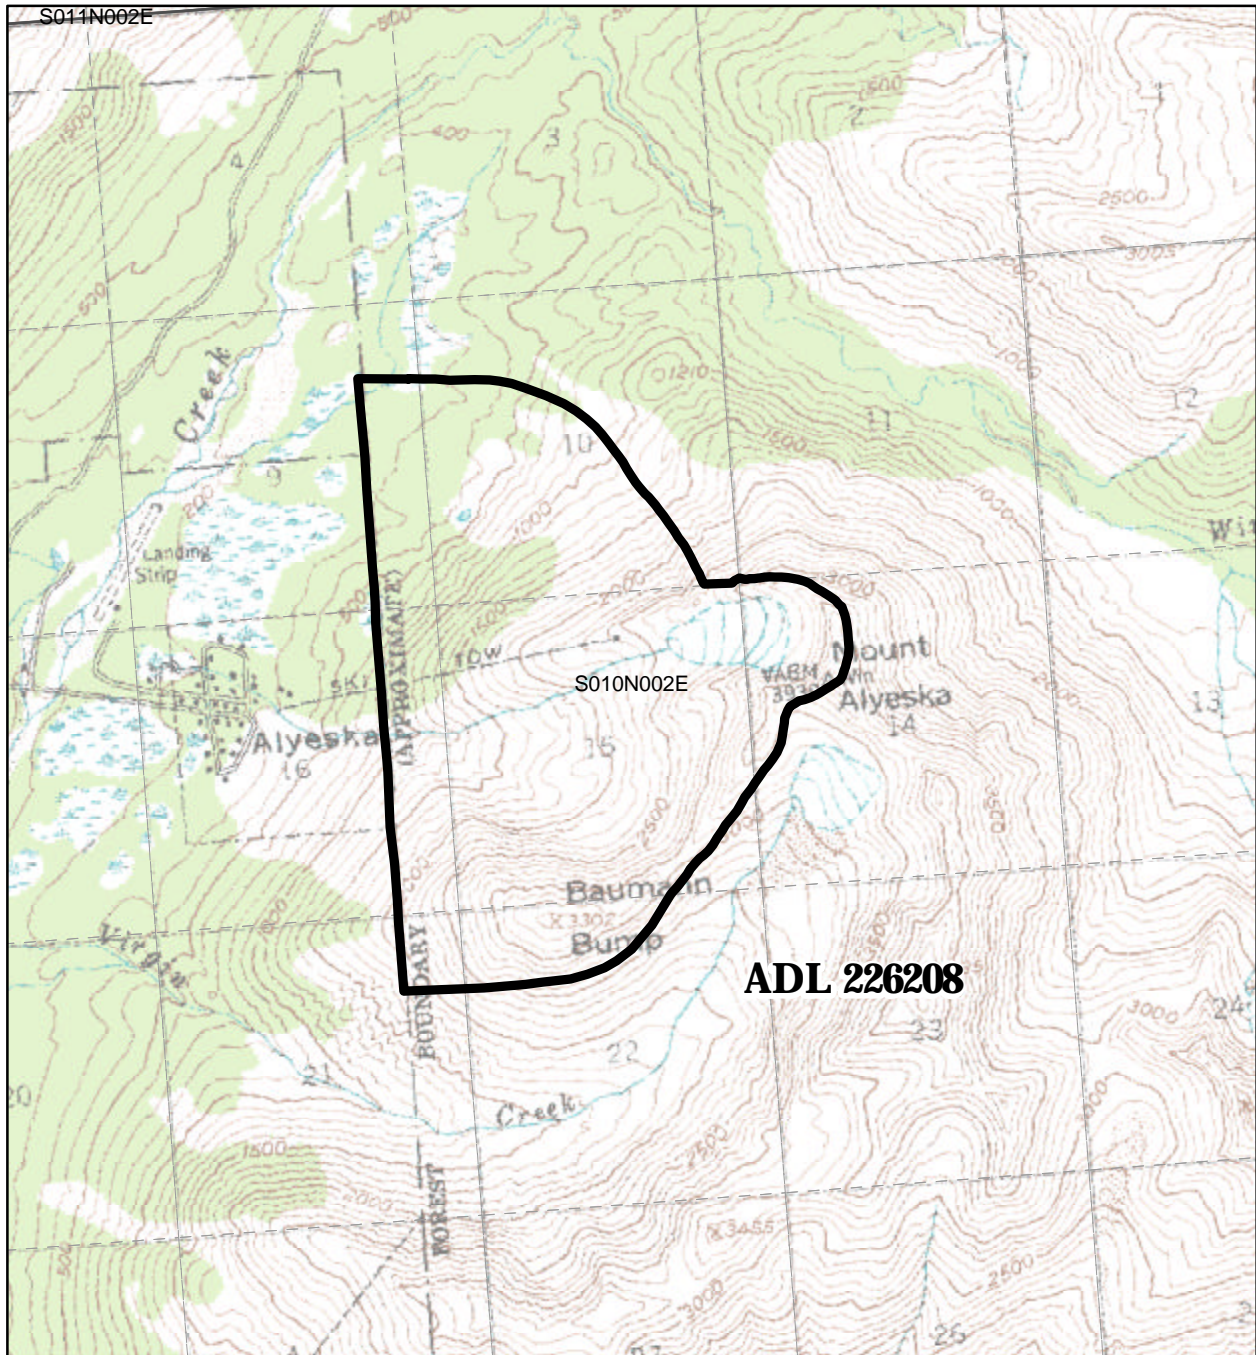

Alyeska Ski Resort Special Use Area

Authorized: December 20, 1993

Legend

 Alyeska Ski Resort SUA

Map Created On October 16, 2002

Alaska Department
of Natural Resources
Division of Mining, Land & Water