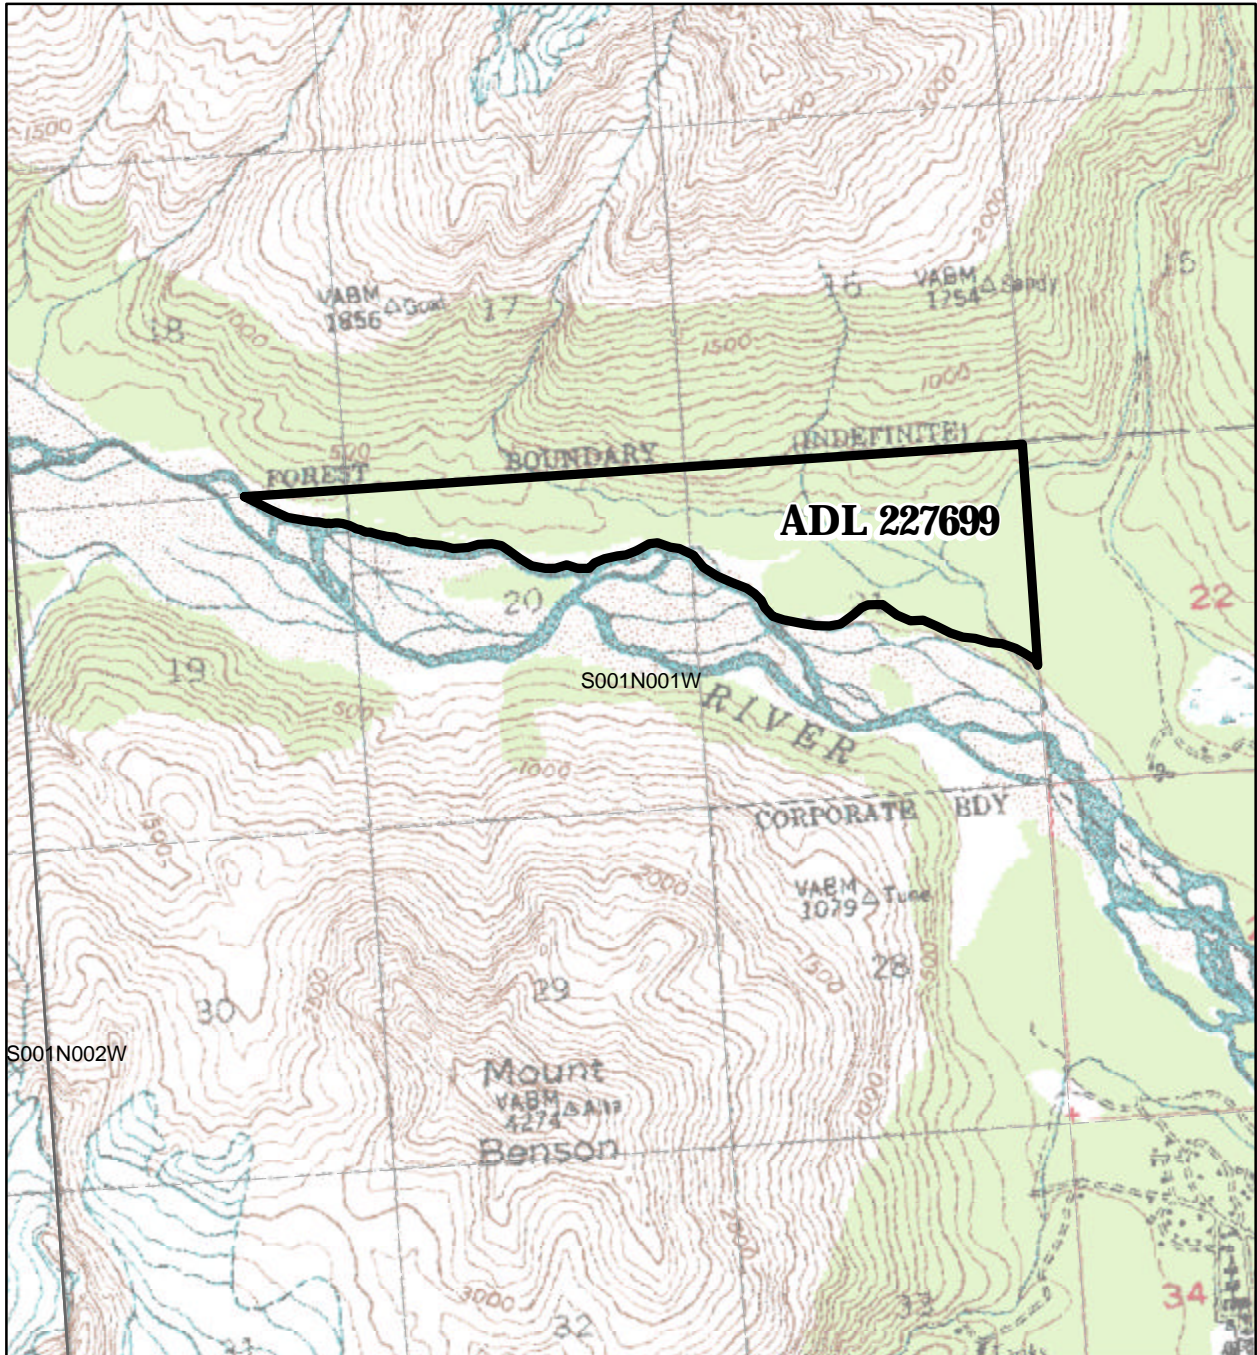

Exit Glacier Road Special Use Area

Authorized: January 11, 2000

Legend

 Exit Glacier Road SUA

Alaska Department
of Natural Resources
Division of Mining, Land & Water

Map Created On October 16, 2002