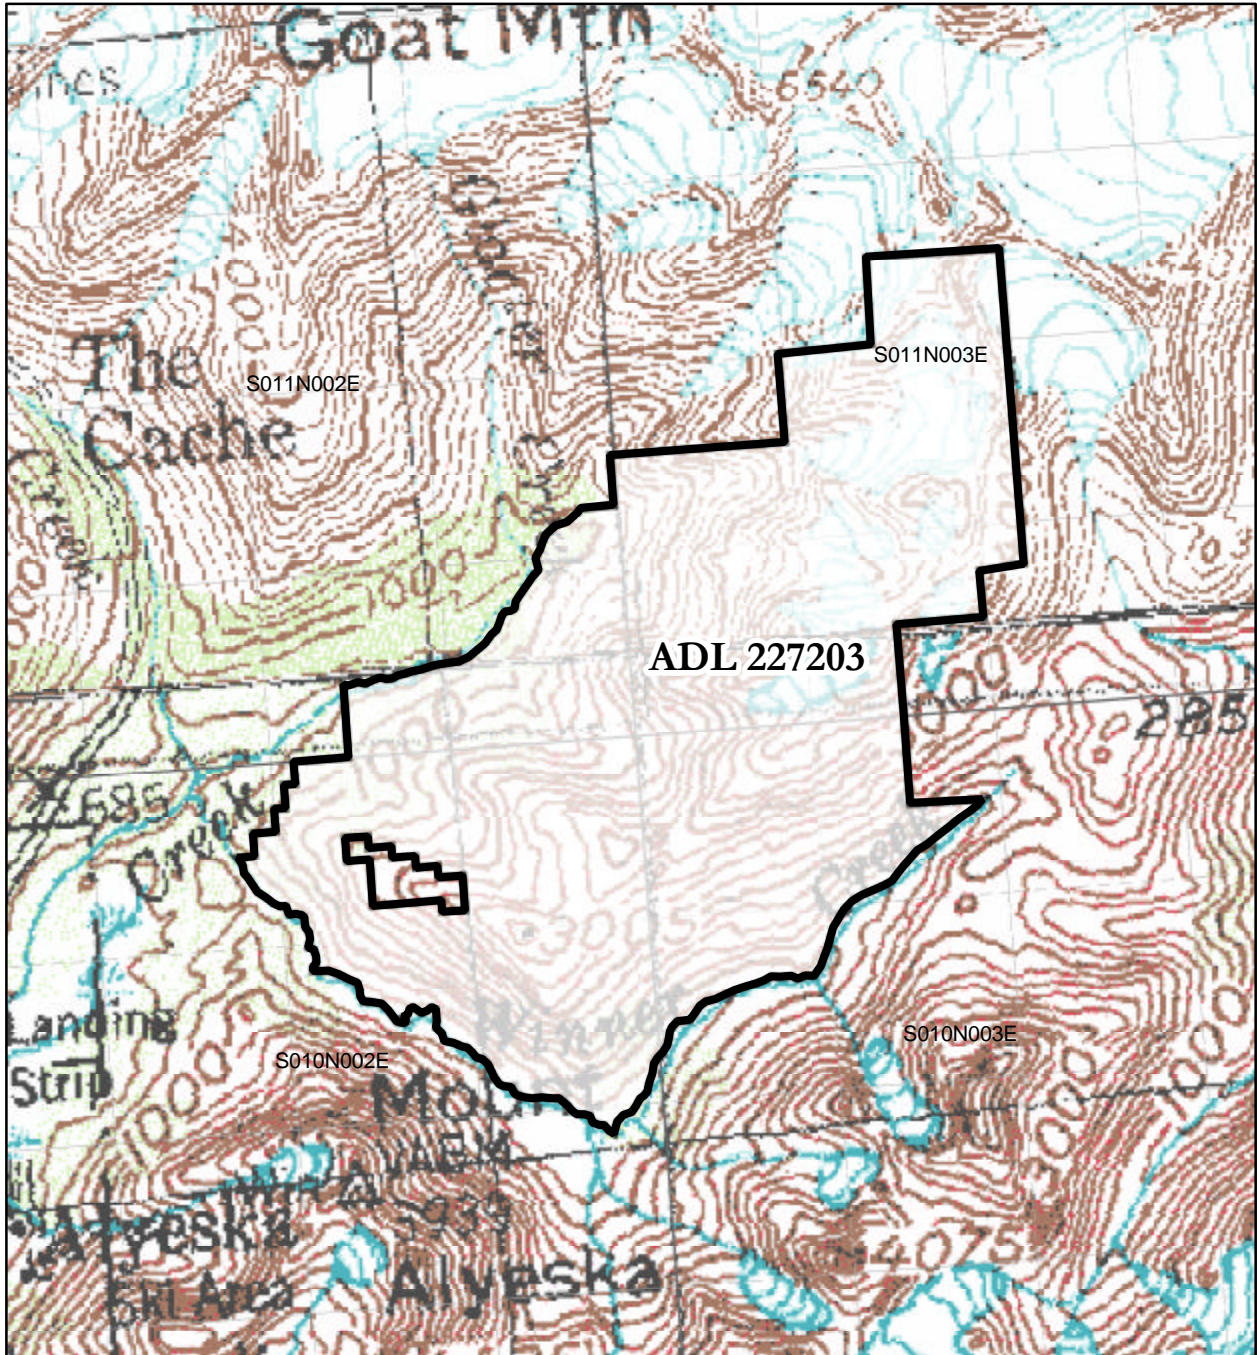

# Glacier/Winner Creek Special Use Area

Authorized: May 1, 1998

## Legend

 Glacier/Winner Creek SUA

Map Created On October 16, 2002

Alaska Department  
of Natural Resources  
Division of Mining, Land & Water