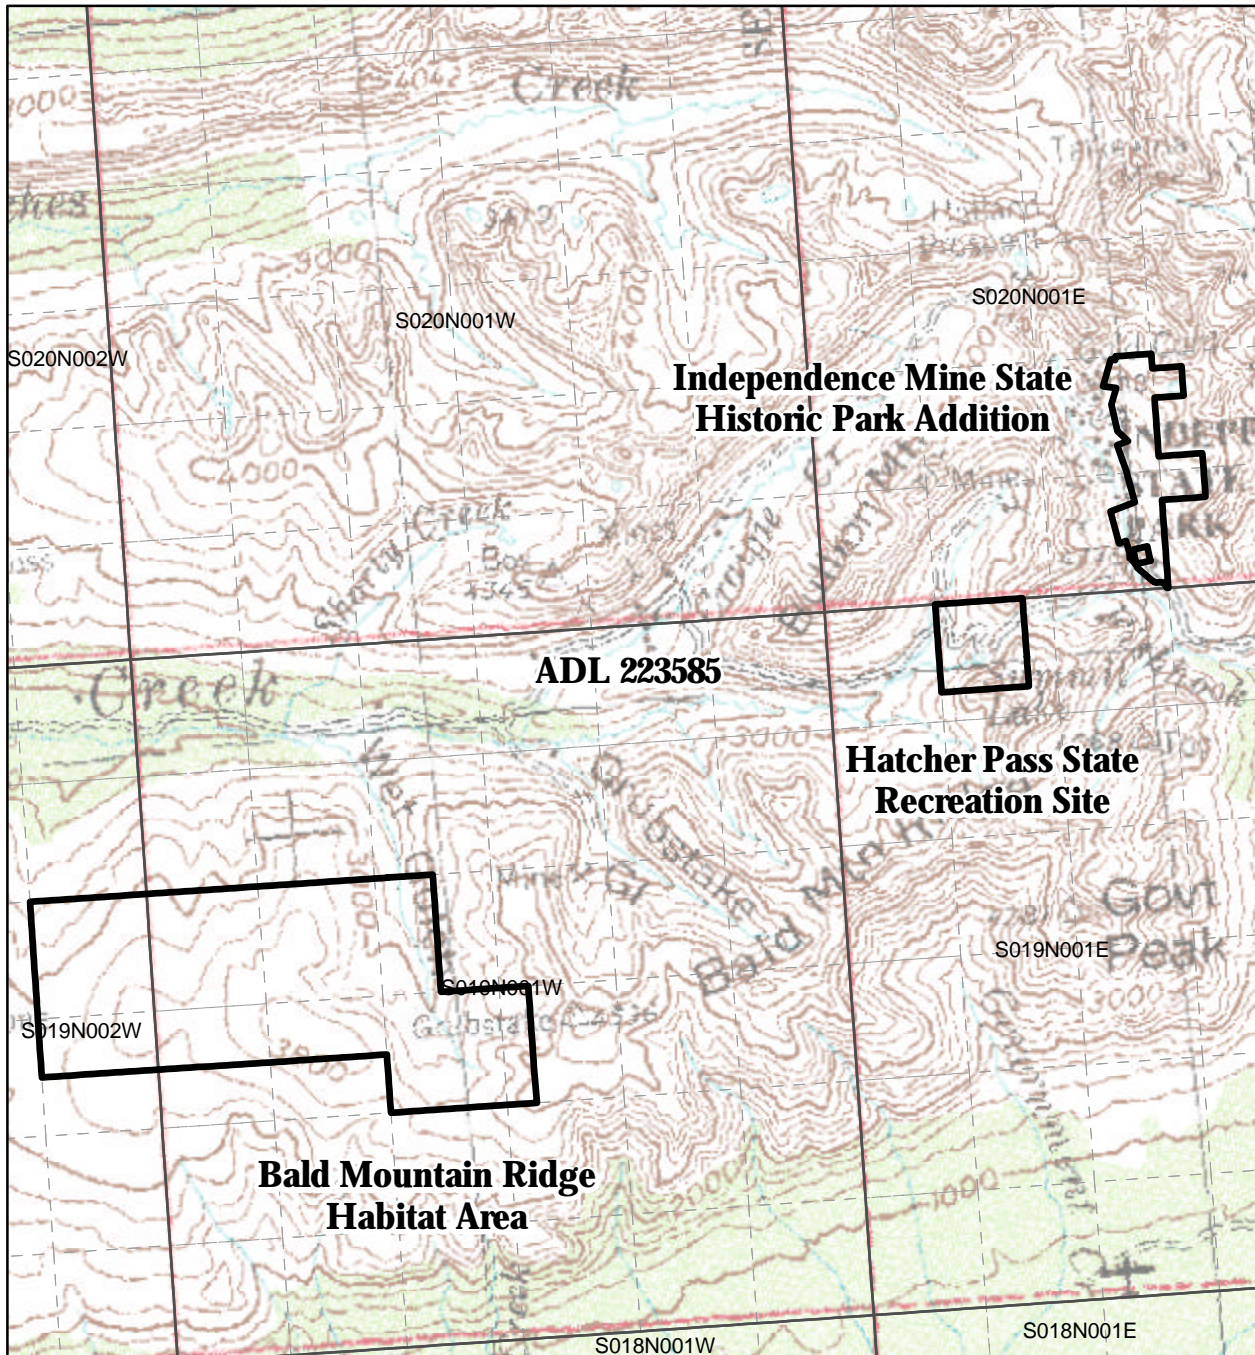

Hatcher Pass Special Use Area

Authorized: November 21, 1986
Amended: May 13, 1987

Map 1 of 2

Legend

 Hatcher Pass SUA

Map Created On October 16, 2002

**Alaska Department
of Natural Resources
Division of Mining, Land & Water**