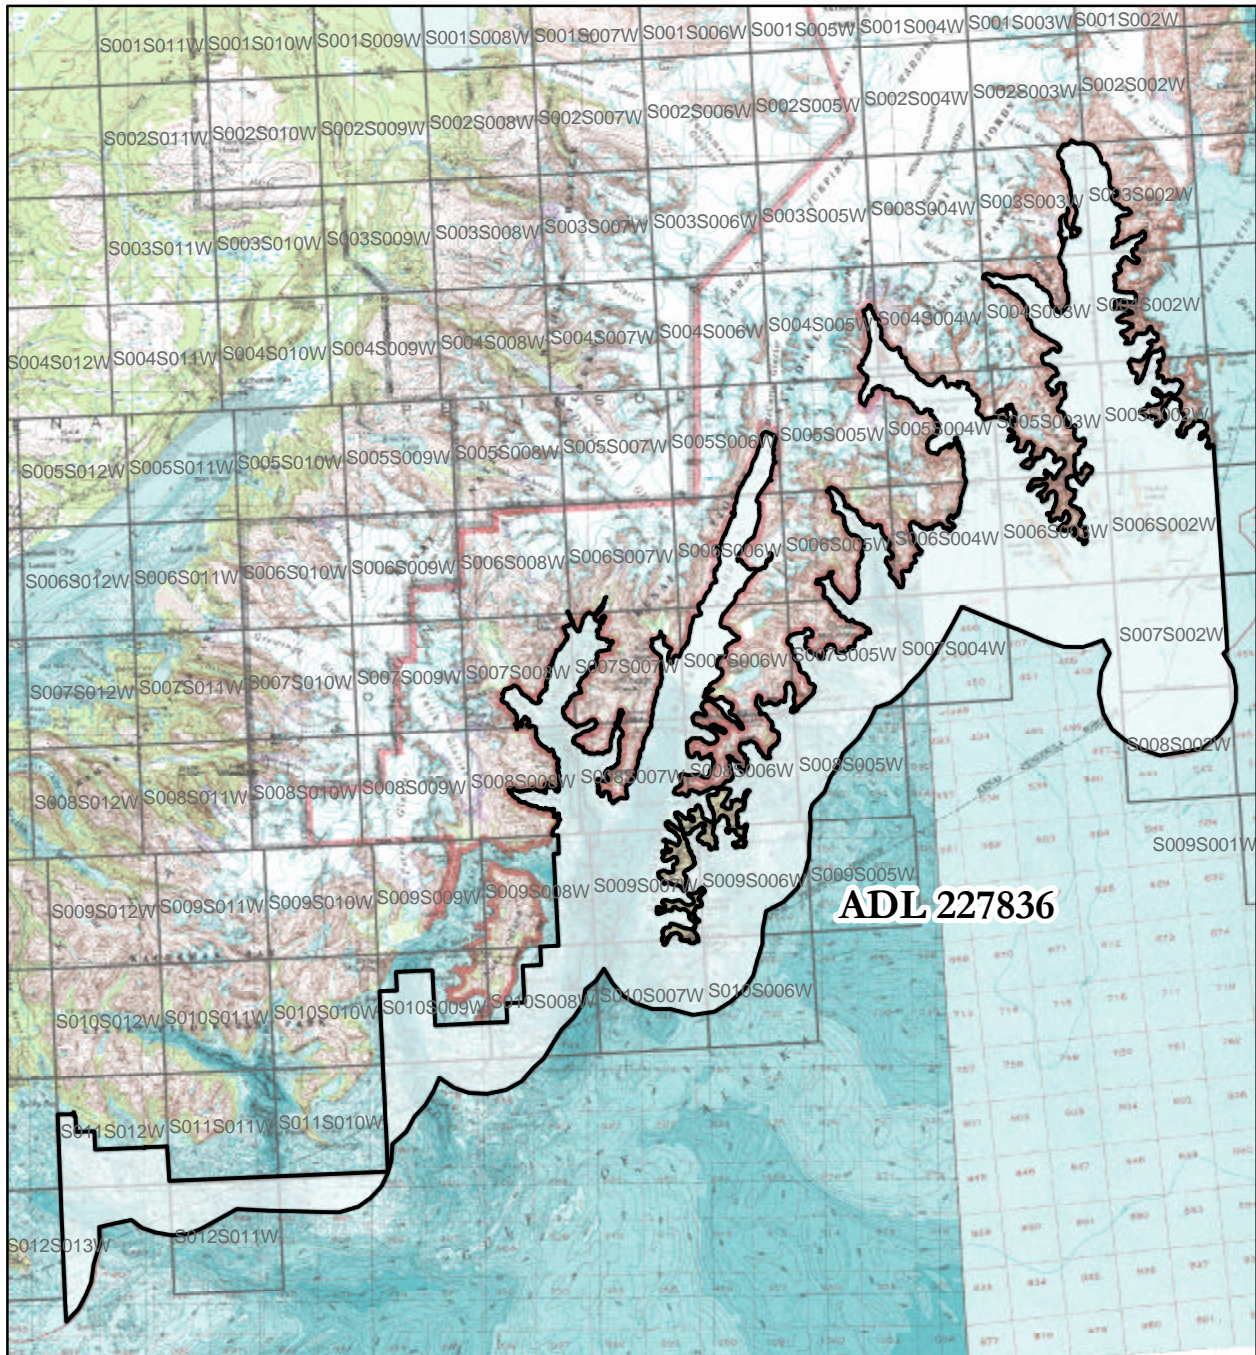

# Kenai Fjords Coastline Special Use Area

Authorized: January 11, 2000

## Legend

 Kenai Fjords Coastline SUA

Map Created On October 16, 2002

Alaska Department  
of Natural Resources  
Division of Mining, Land & Water