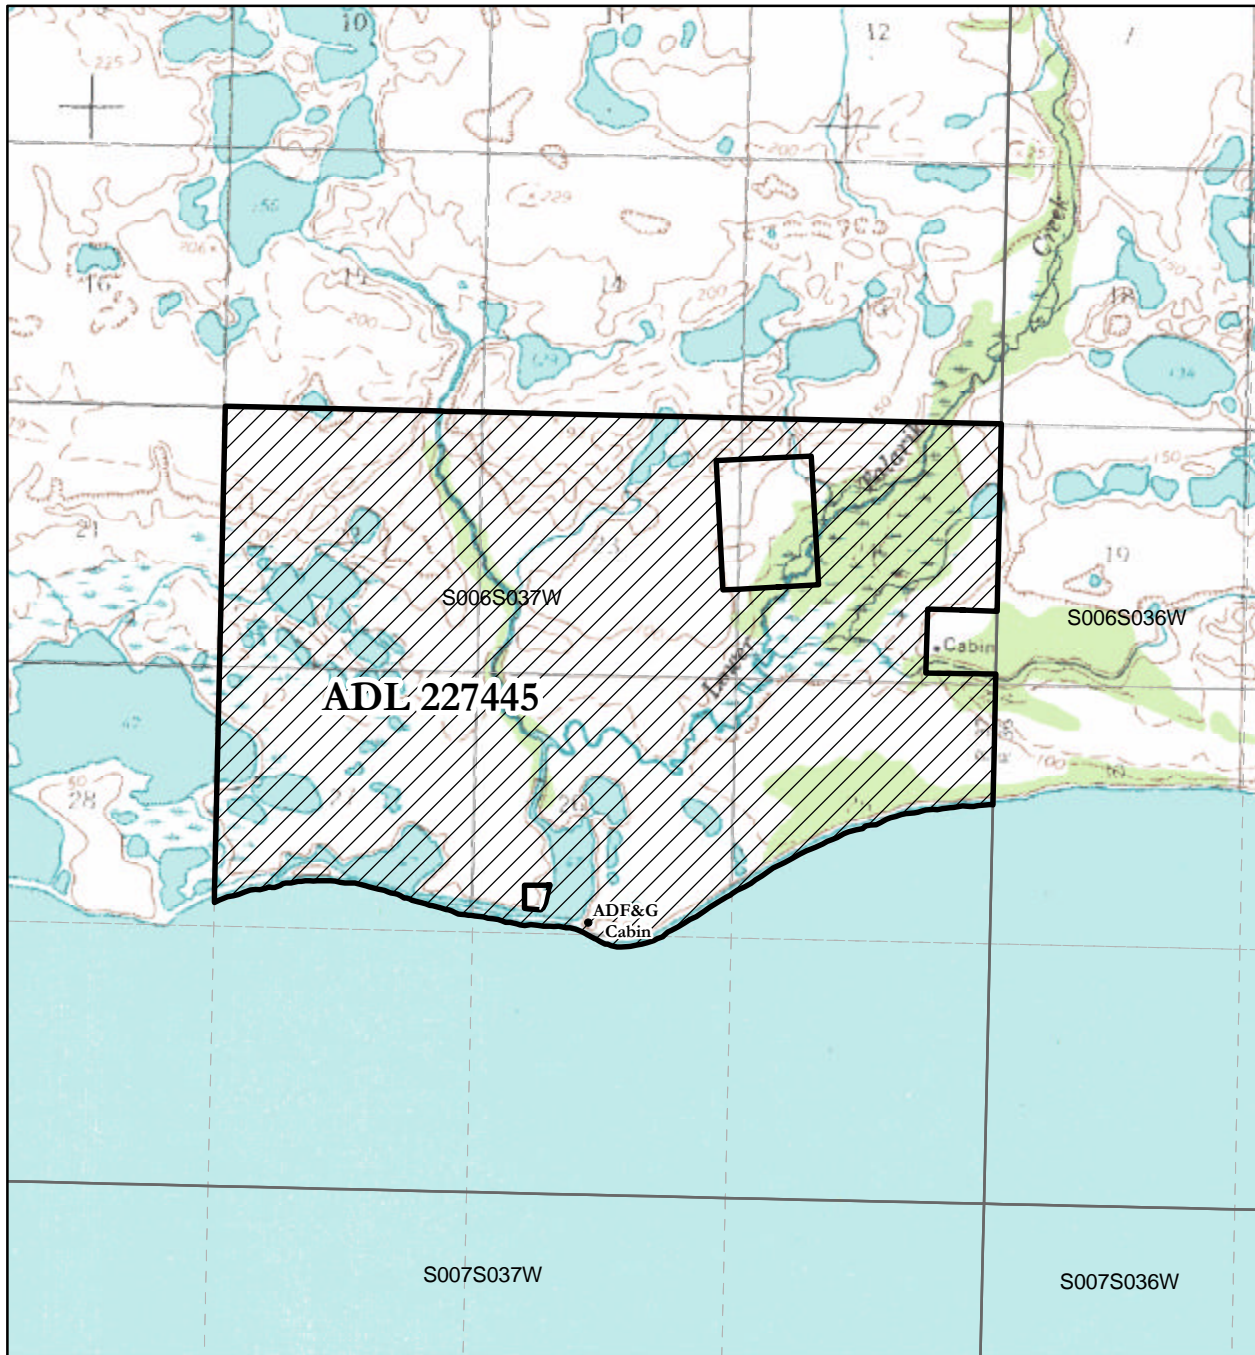

# Lower Talarik Creek Special Use Area

Authorized: May 19, 1999

## Legend

 Lower Talarik Creek SUA

Alaska Department  
of Natural Resources  
Division of Mining, Land & Water

Map Created On October 16, 2002