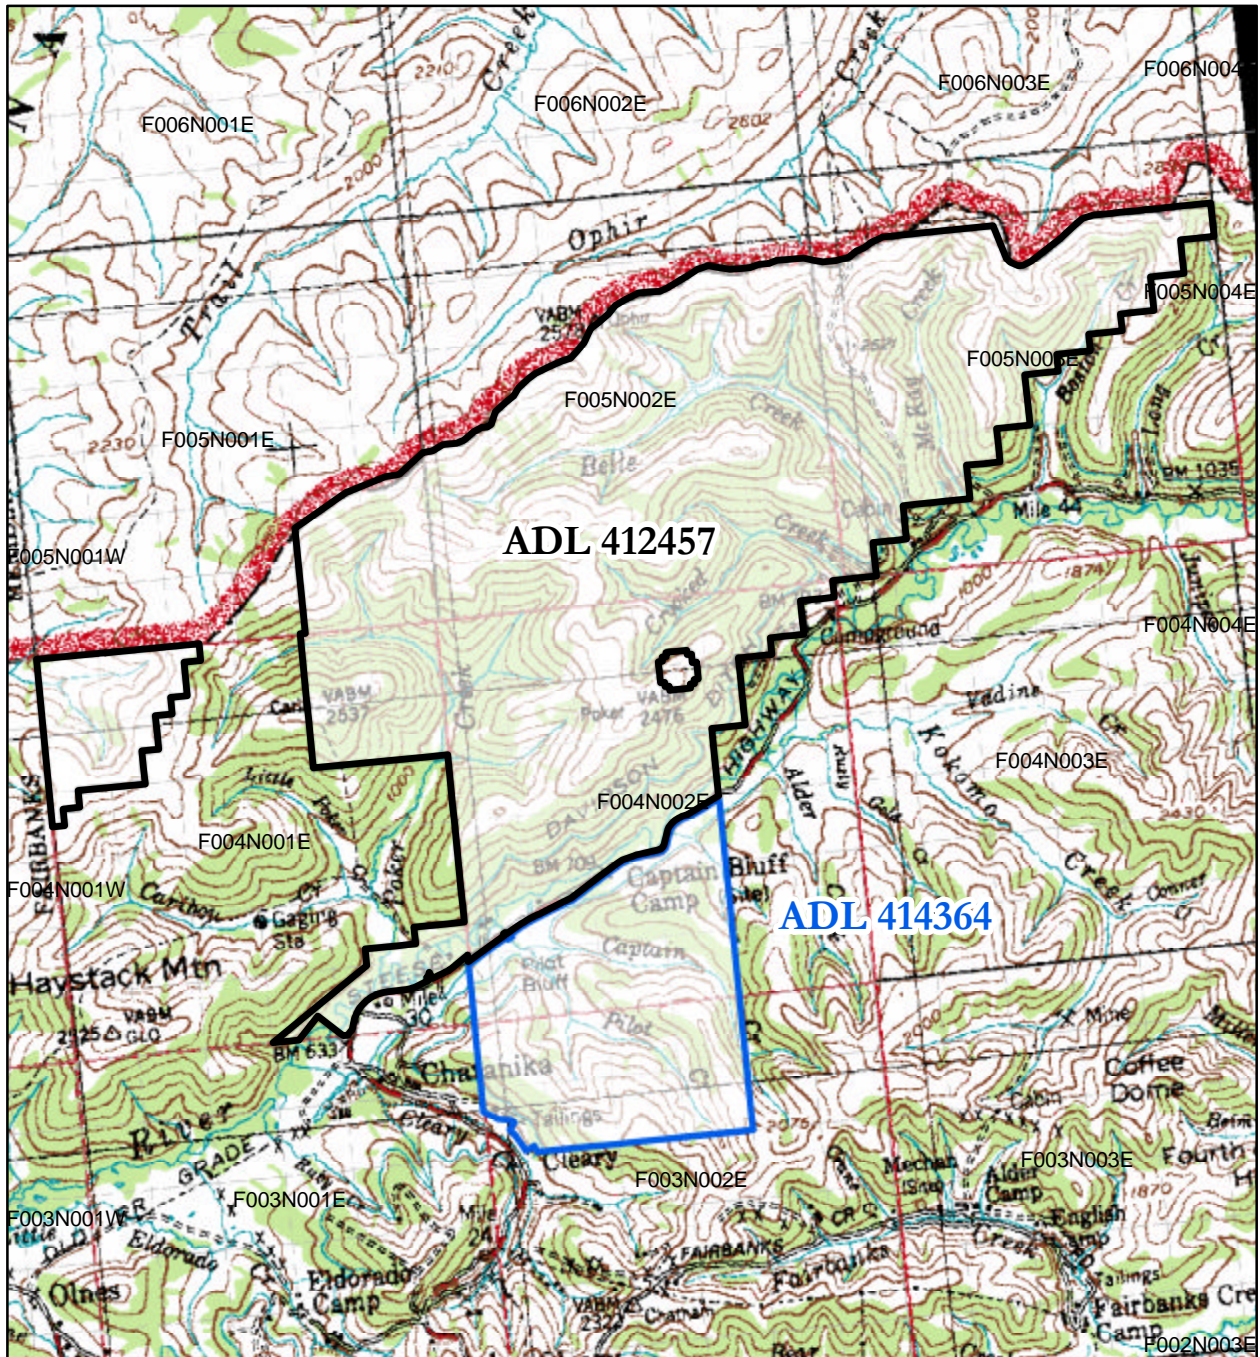

Poker Flat North and South Special Use Areas

North Authorized: September 20, 1985 Amended: October 7, 1987 & May 15, 1990
 South Authorized: May 15, 1990

Legend

- Poker Flat North SUA
- Poker Flat South SUA

Alaska Department
 of Natural Resources
 Division of Mining, Land & Water

Map Created On October 16, 2002