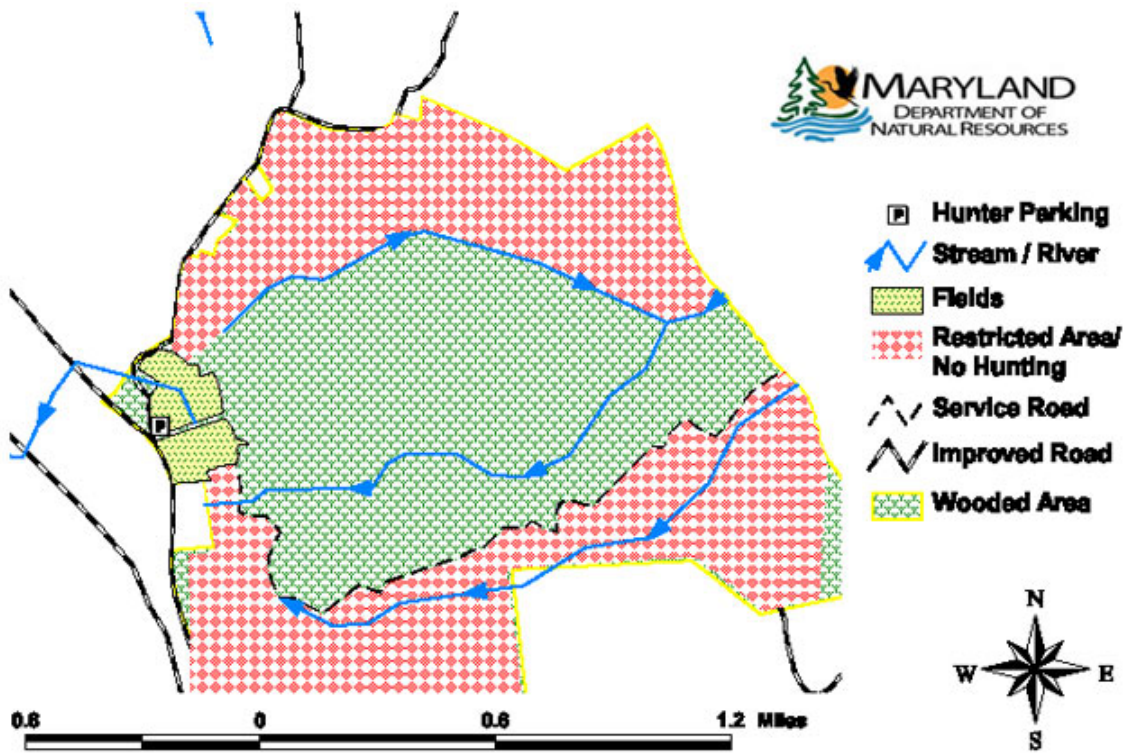

Hunting Map of Calvert Cliffs State Park

Dept. of Natural Resources
Wildlife & Heritage Service
Myrtle Grove WMA
5625 Myrtle Grove Rd.
LaPlata, MD 20646
301-743-5161