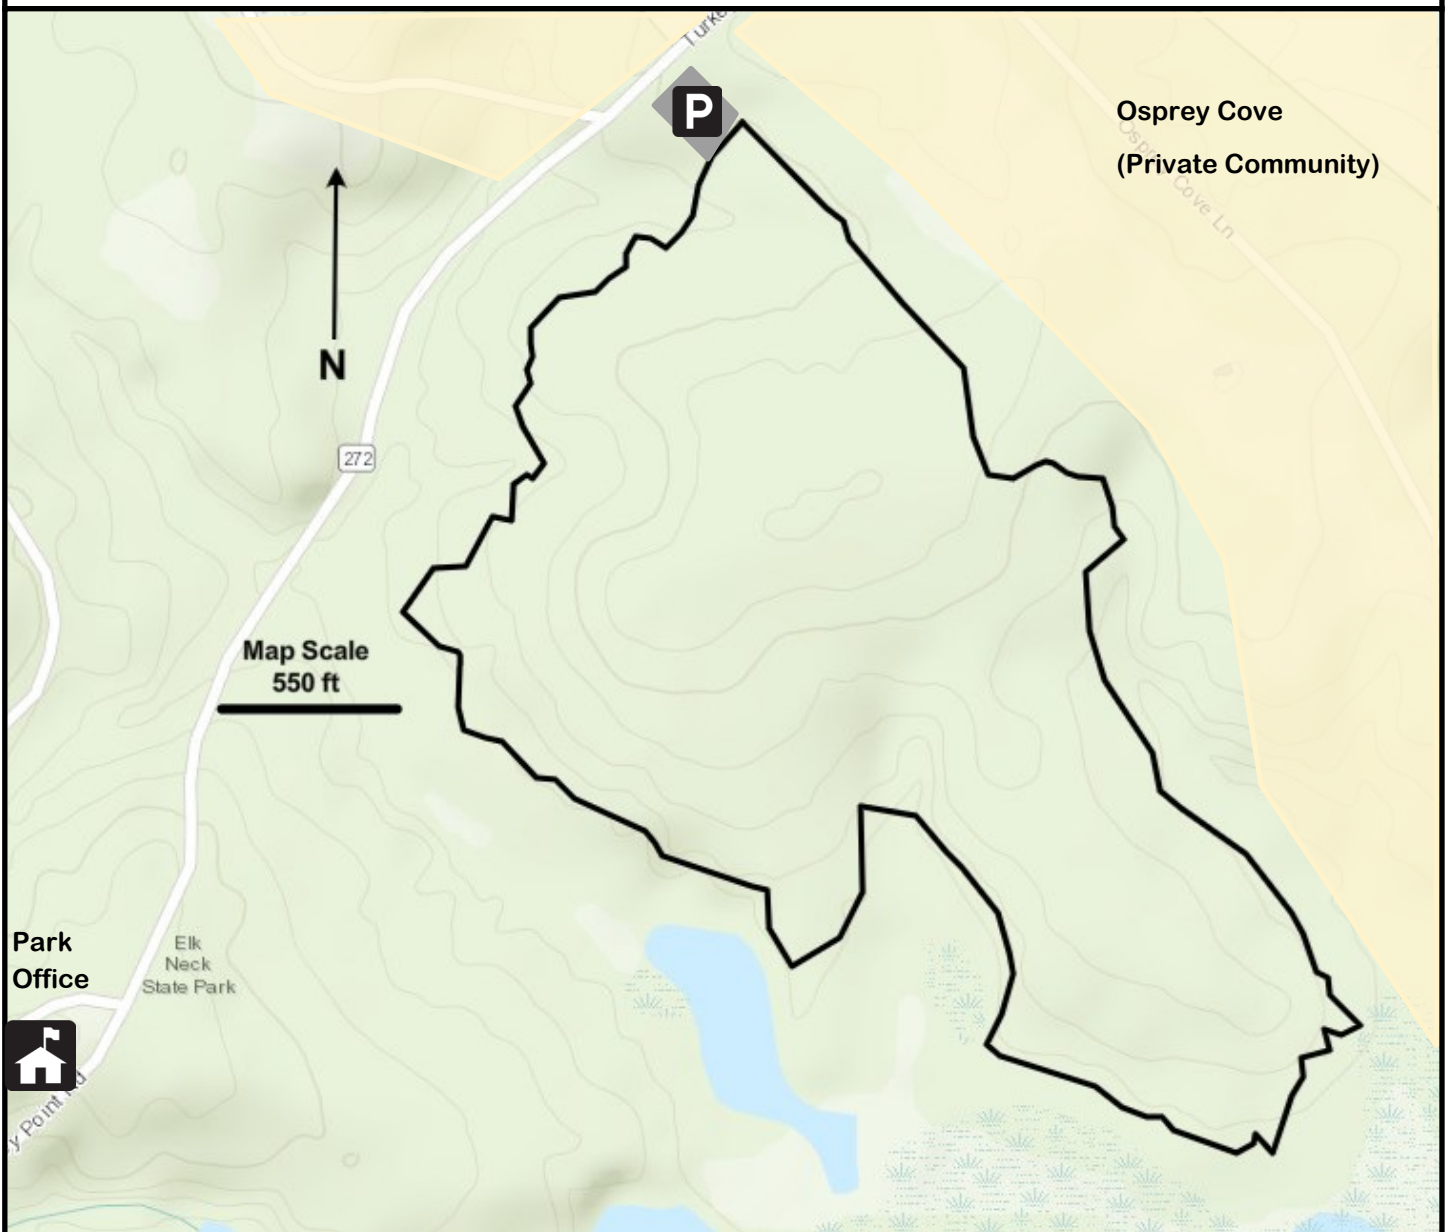

Elk Neck State Park

Carter Property Managed Hunting Area Map

This map is only to be used as a guide to the general location of the hunting areas and their boundaries. You must look carefully for the signs that are posted on the trees along the boundary lines. You are responsible for staying within the managed hunting area. For more hunting information, please see the rules and regulations for the appropriate year.

Legend

-  Water
-  Park Land
-  Private Land
-  Hunting area
-  Exclusion Zone (no hunting)
-  Parking and Hunter Sign-In

Elk Neck State Park

Rogues Harbor Managed Hunting Area Map

This map is only to be used as a guide to the general location of the hunting areas and their boundaries. You must look carefully for the signs that are posted on the trees along the boundary lines. You are responsible for staying within the managed hunting area. For more hunting information, please see the rules and regulations for the appropriate year.

Legend

-  Water
-  Park Land
-  Private Land
-  Hunting area
-  Exclusion Zone (no hunting)
-  Parking and Hunter Sign-In

Elk Neck State Park

Turkey Point Managed Hunting Area Map

This map is only to be used as a guide to the general location of the hunting areas and their boundaries. You must look carefully for the signs that are posted on the trees along the boundary lines. You are responsible for staying within the managed hunting area. For more hunting information, please see the rules and regulations for the appropriate year.

Legend

-  Water
-  Park Land
-  Private Land
-  Hunting area
-  Exclusion Zone (no hunting)
-  Parking and Hunter Sign-In