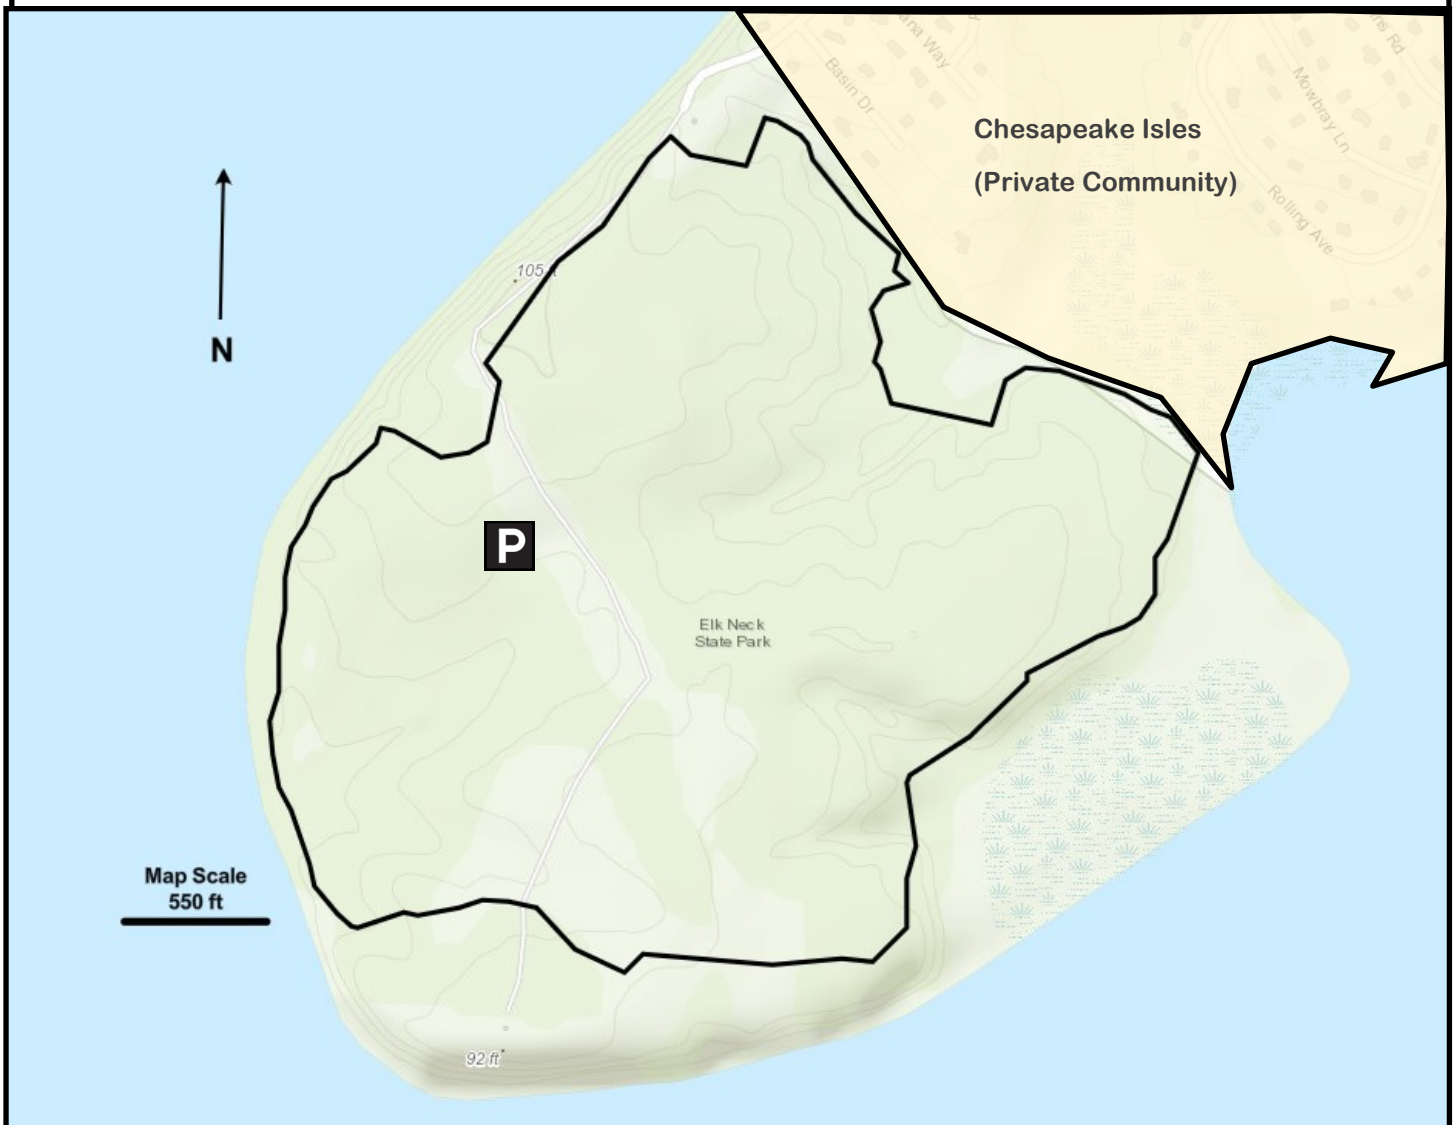

Elk Neck State Park

Carter Property Managed Hunting Area Map

This map is only to be used as a guide to the general location of the hunting areas and their boundaries. You must look carefully for the signs that are posted on the trees along the boundary lines. You are responsible for staying within the managed hunting area. For more hunting information, please see the rules and regulations for the appropriate year.

Legend

-  Water
-  Park Land
-  Private Land
-  Hunting area
-  Exclusion Zone (no hunting)
-  Parking and Hunter Sign-In

Elk Neck State Park

Rogues Harbor Managed Hunting Area Map

This map is only to be used as a guide to the general location of the hunting areas and their boundaries. You must look carefully for the signs that are posted on the trees along the boundary lines. You are responsible for staying within the managed hunting area. For more hunting information, please see the rules and regulations for the appropriate year.

Legend

-  Water
-  Park Land
-  Private Land
-  Hunting area
-  Exclusion Zone (no hunting)
-  Parking and Hunter Sign-In

Elk Neck State Park

Turkey Point Managed Hunting Area Map

This map is only to be used as a guide to the general location of the hunting areas and their boundaries. You must look carefully for the signs that are posted on the trees along the boundary lines. You are responsible for staying within the managed hunting area. For more hunting information, please see the rules and regulations for the appropriate year.

Legend

-  Water
-  Park Land
-  Private Land
-  Hunting area
-  Exclusion Zone (no hunting)
-  Parking and Hunter Sign-In