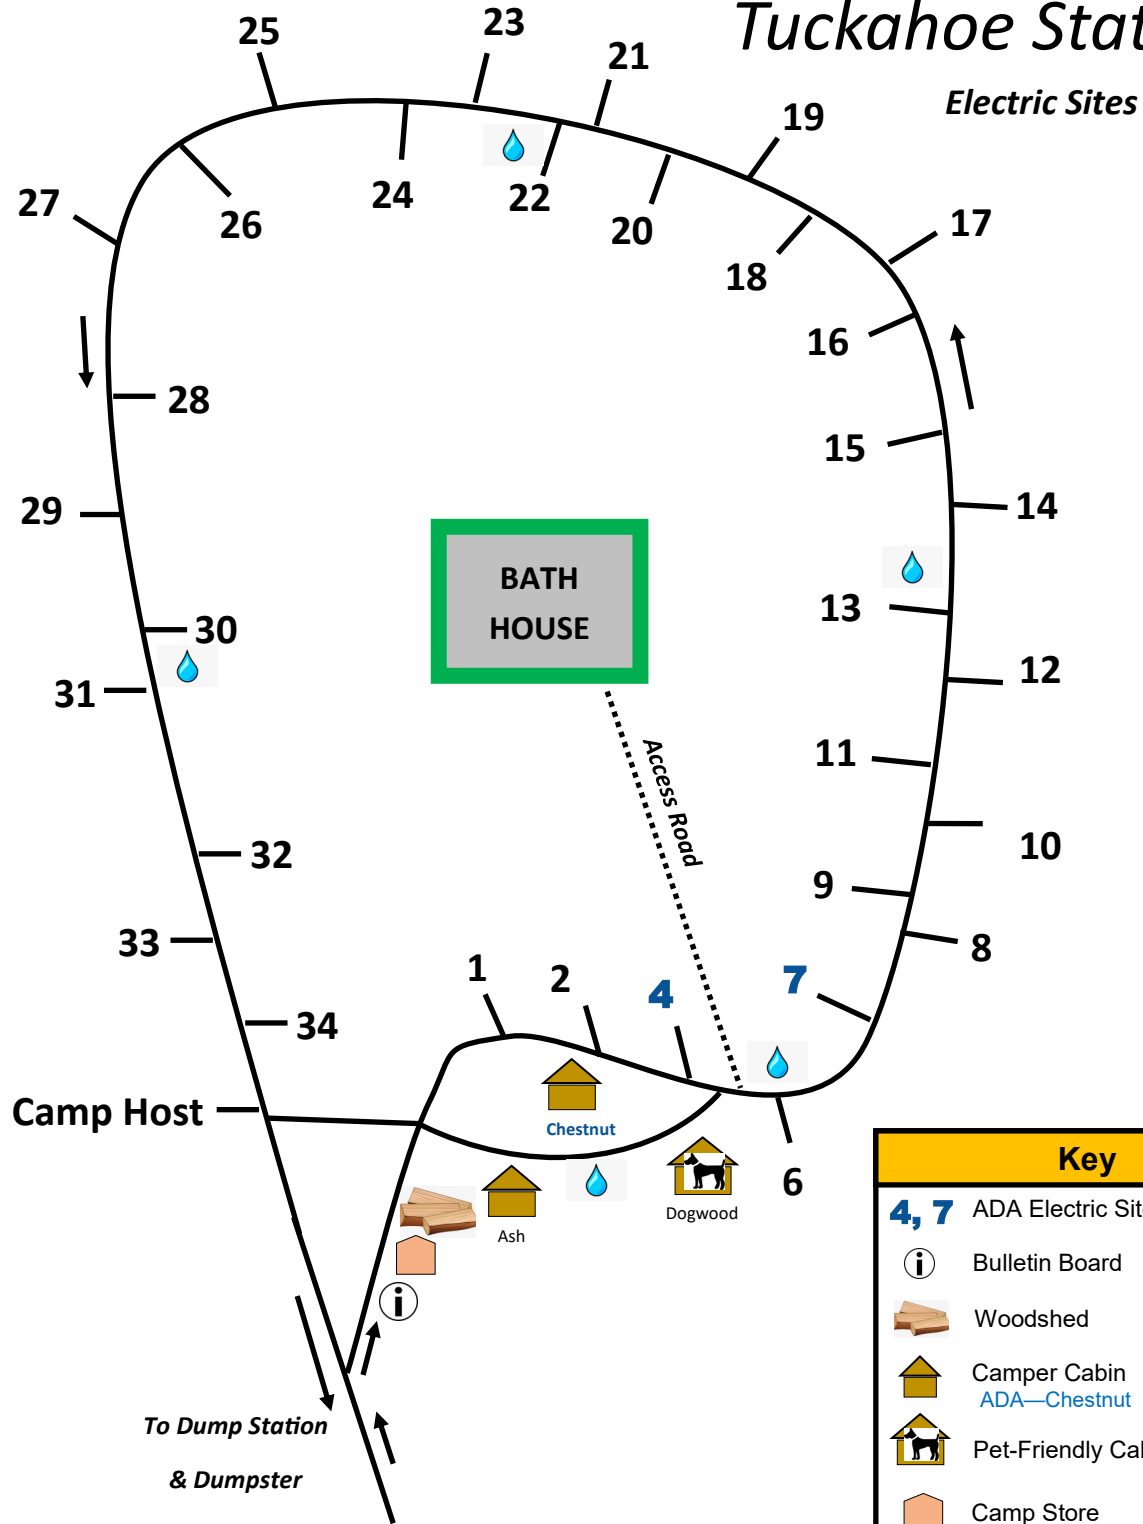

# Eagle Loop

## Tuckahoe State Park

Key	
<b>4, 7</b>	ADA Electric Site
<b>i</b>	Bulletin Board
	Woodshed
	Camper Cabin
	ADA—Chestnut
	Pet-Friendly Cabin
	Camp Store
	Water Spigot

# Heron Loop

## Tuckahoe State Park