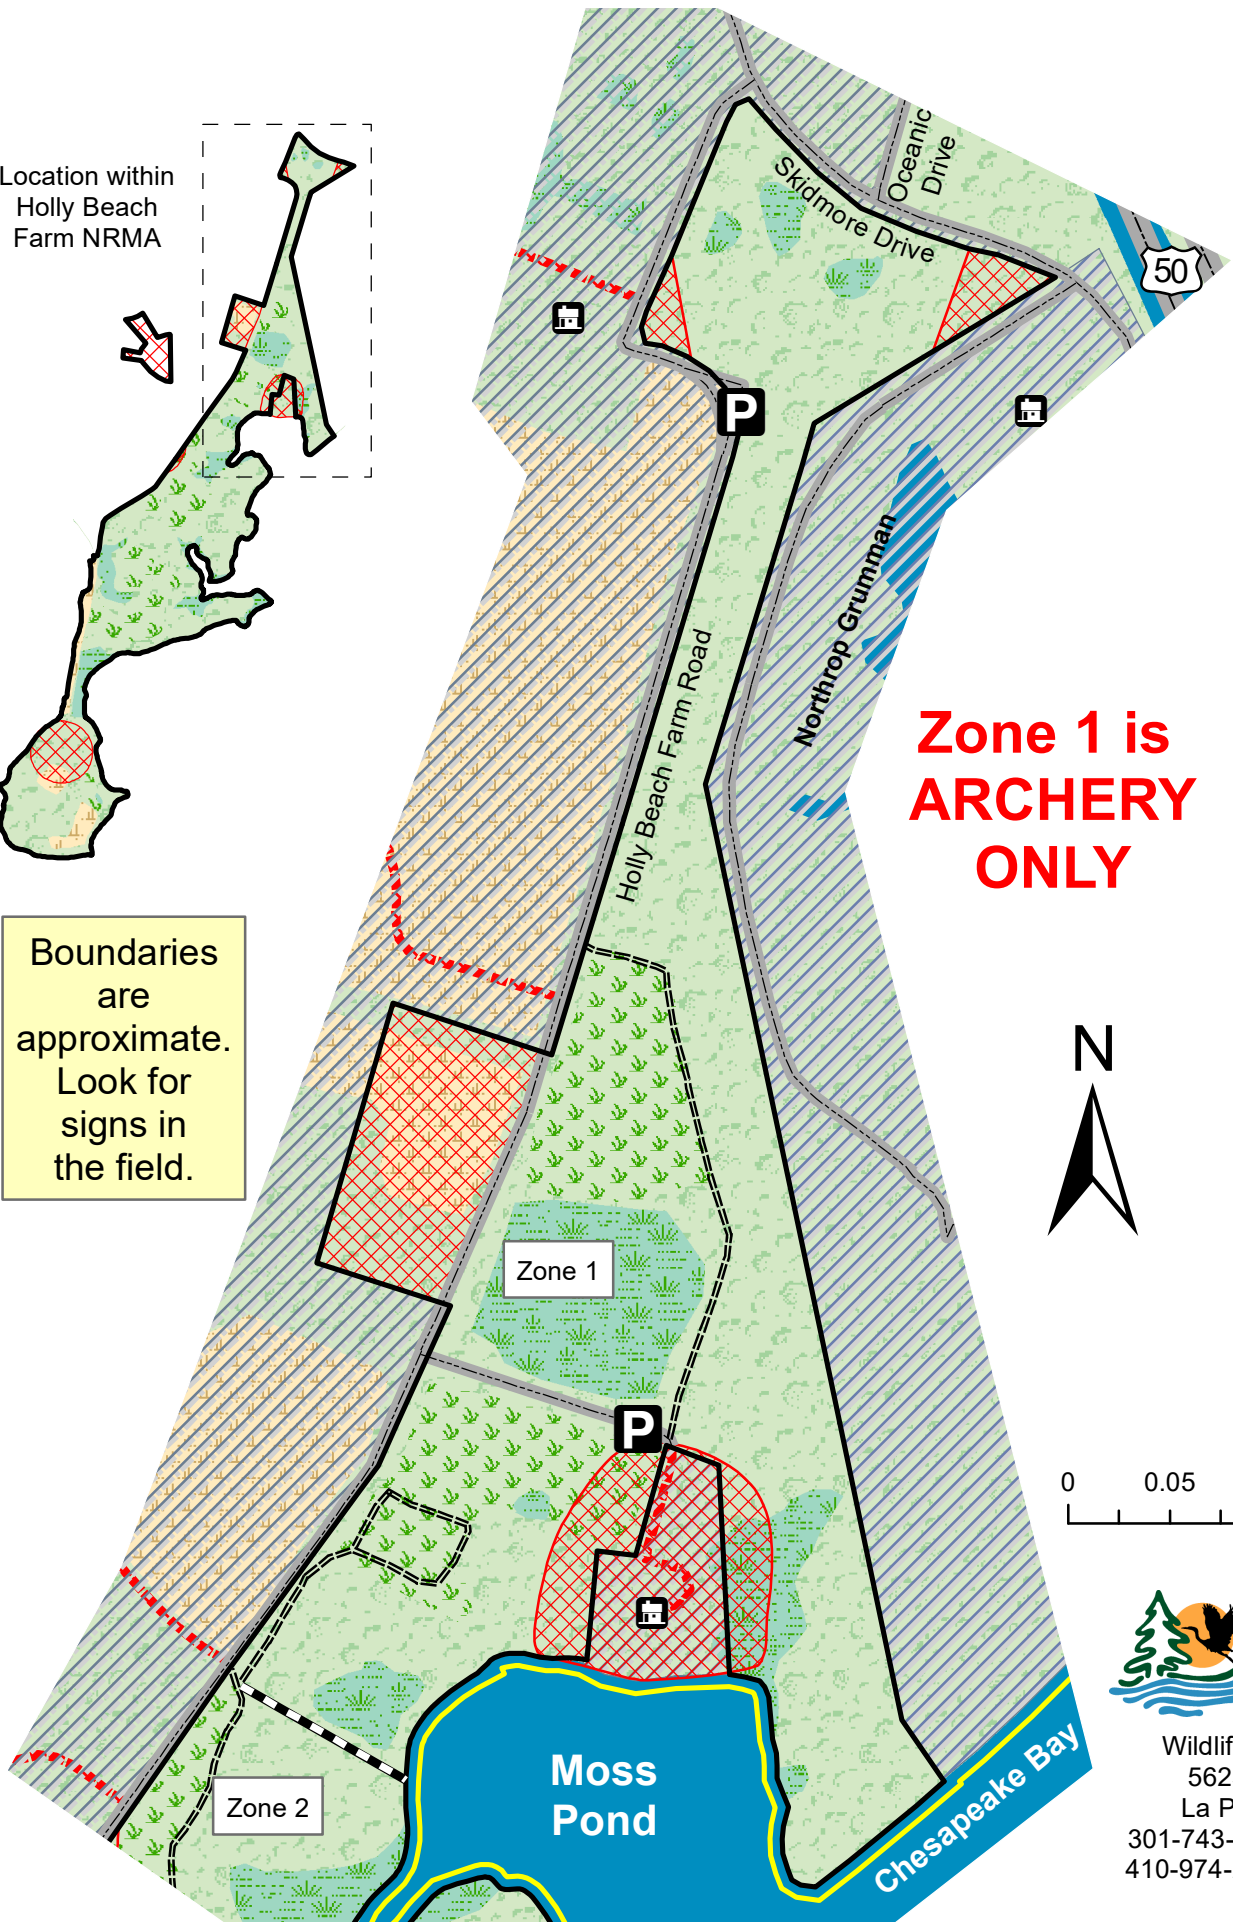

# Holly Beach Farm NRMA - Zone 1

## Annapolis, Maryland (Anne Arundel County)

Boundaries are approximate. Look for signs in the field.

**Zone 1 is ARCHERY ONLY**

- ### Legend
- Parking Areas
  - Zone Boundary Lines
  - Occupied Buildings
  - Bay Bridge
  - NRMA Boundary
  - Tidal Shoreline
  - Trails
  - Roads
  - No Hunting Zones
  - Private Property
  - Private Driveway
  - Open Areas
  - Marsh
  - Shrub and Early Successional
  - Mixed Forest
  - Water