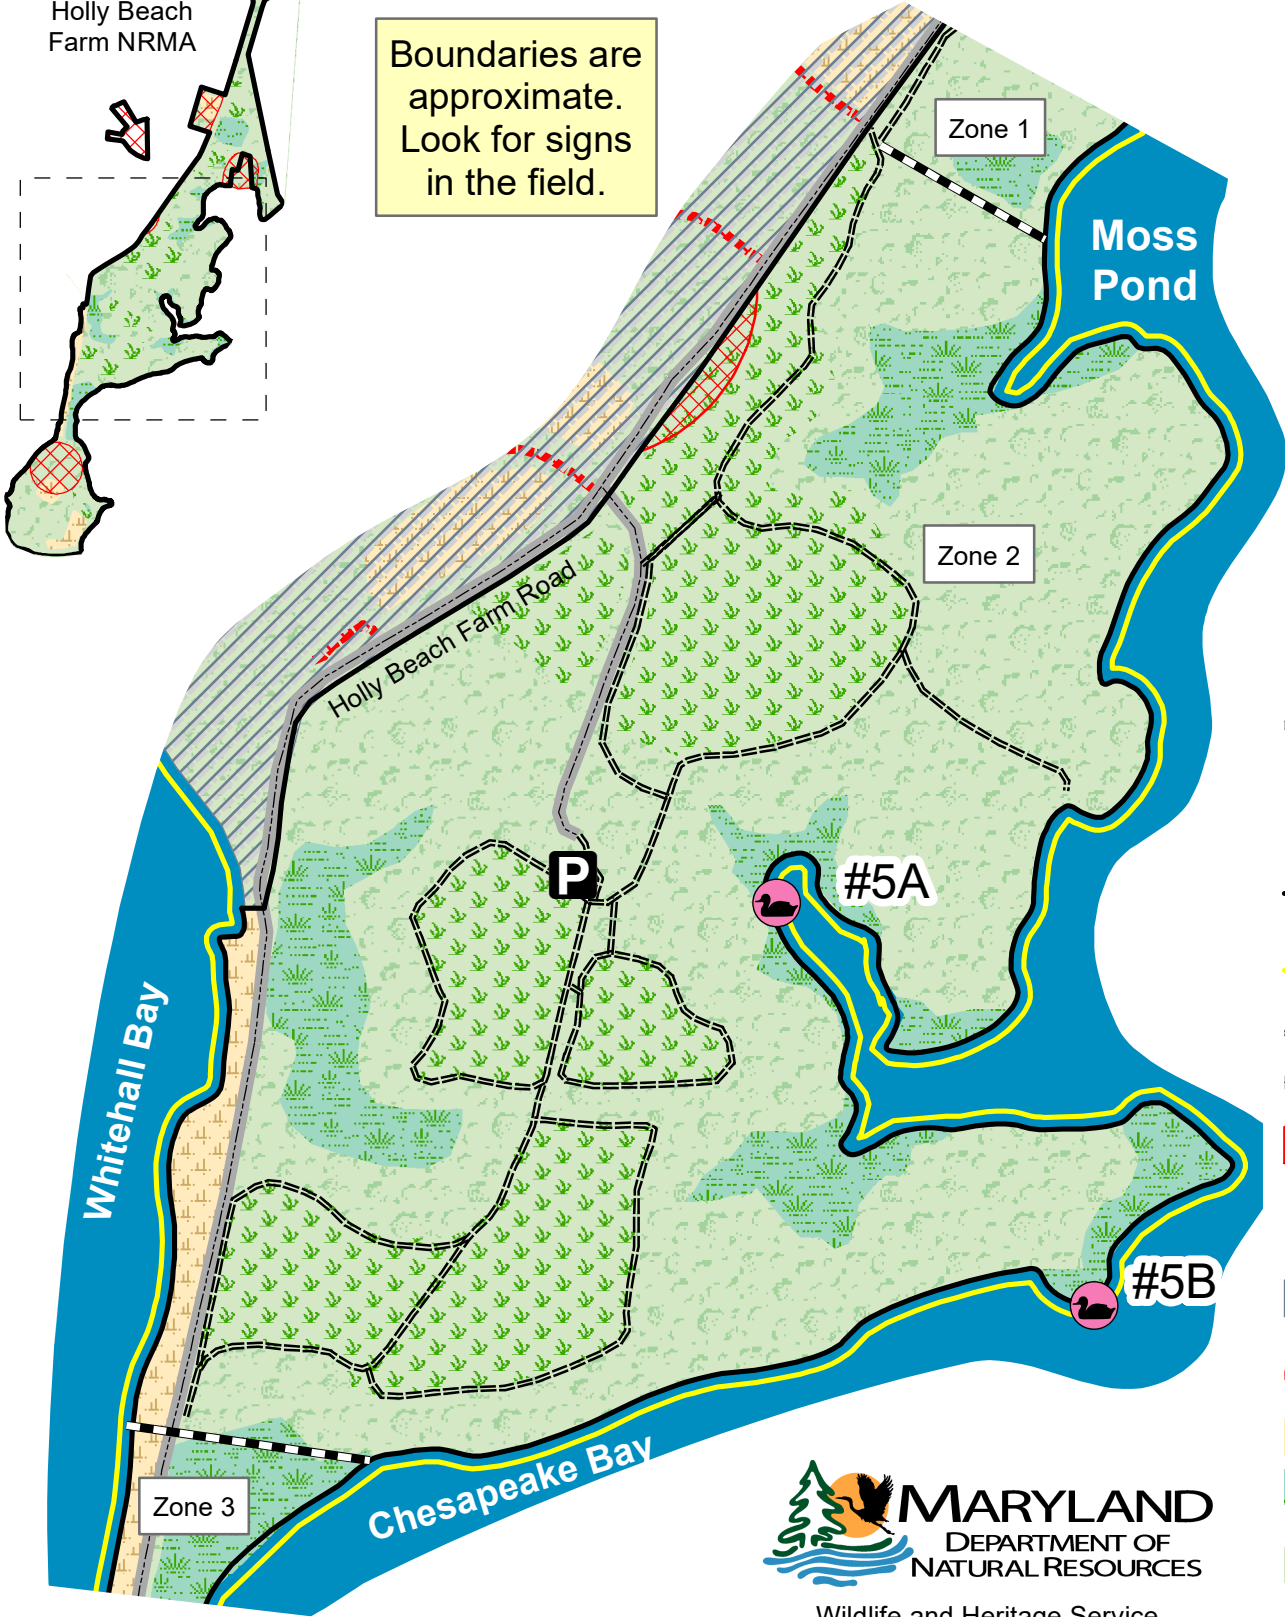

Holly Beach Farm NRMA - Zone 2

Annapolis, Maryland (Anne Arundel County)

Boundaries are approximate. Look for signs in the field.

Legend

- Parking Areas
- Zone Boundary Lines
- Occupied Buildings
- NRMA Boundary
- Tidal Shoreline
- Trails
- Roads
- No Hunting Zones
- Waterfowl Hunting Site
- Private Property
- Private Driveway
- Open Areas
- Marsh
- Shrub and Early Successional
- Mixed Forest
- Water

Wildlife and Heritage Service
 5625 Myrtle Grove Road
 La Plata, Maryland 20646
 301-743-5161 (Hunting Questions)
 410-974-2149 (Park Headquarters)