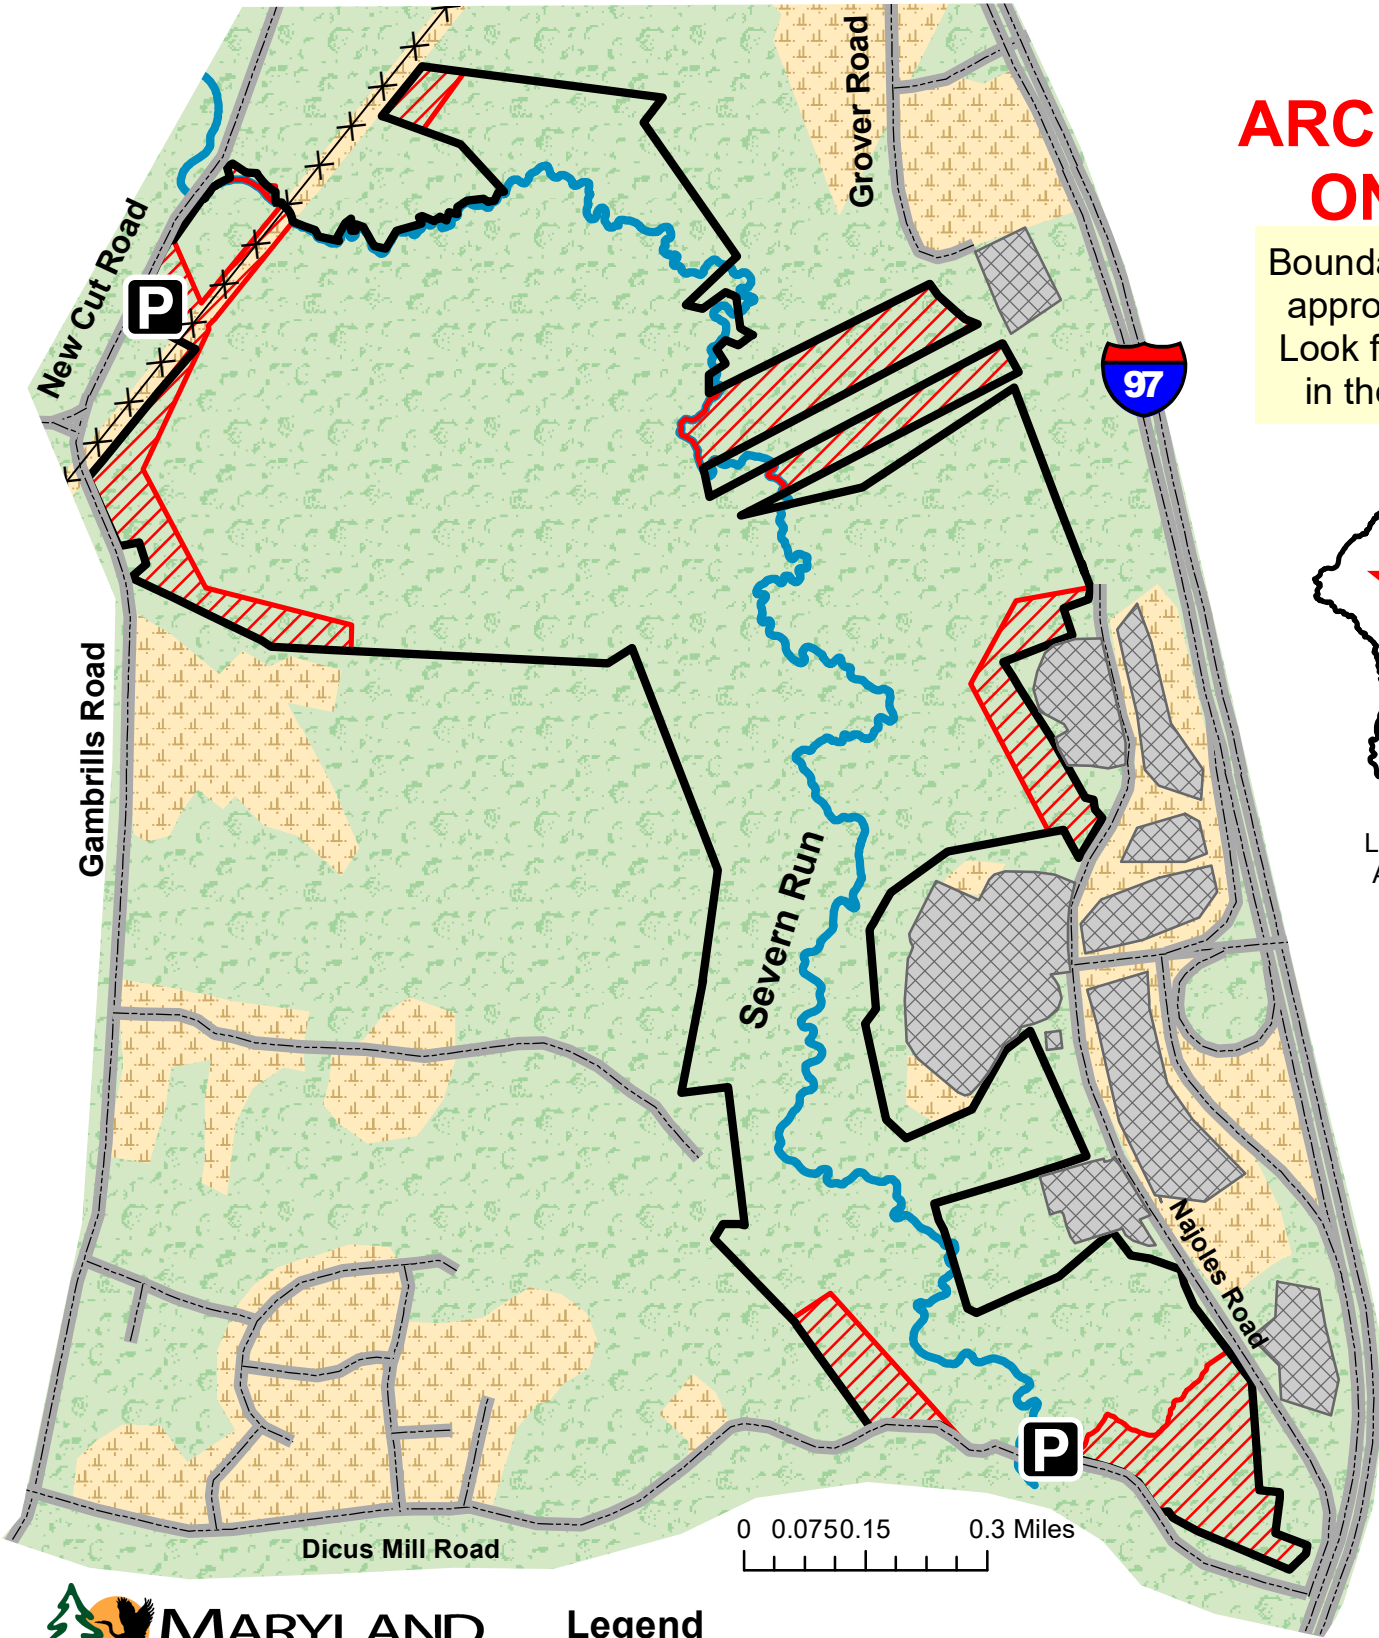

# Severn Run Natural Environment Area Severn, Maryland (Anne Arundel County)

## ARCHERY ONLY

Boundaries are approximate. Look for signs in the field.

Location within Anne Arundel County

**MARYLAND**  
DEPARTMENT OF  
NATURAL RESOURCES  
Wildlife and Heritage Service  
5625 Myrtle Grove Road  
La Plata, Maryland 20646  
301-743-5161 (Hunting Questions)  
410-974-2149 (Park Headquarters)

### Legend

-  Powerlines
-  Rivers and Streams
-  Fields
-  Parking Areas
-  Hunting Area Boundary
-  Mixed Forest
-  Buildings
-  Safety/No Hunting Zone
-  Roads