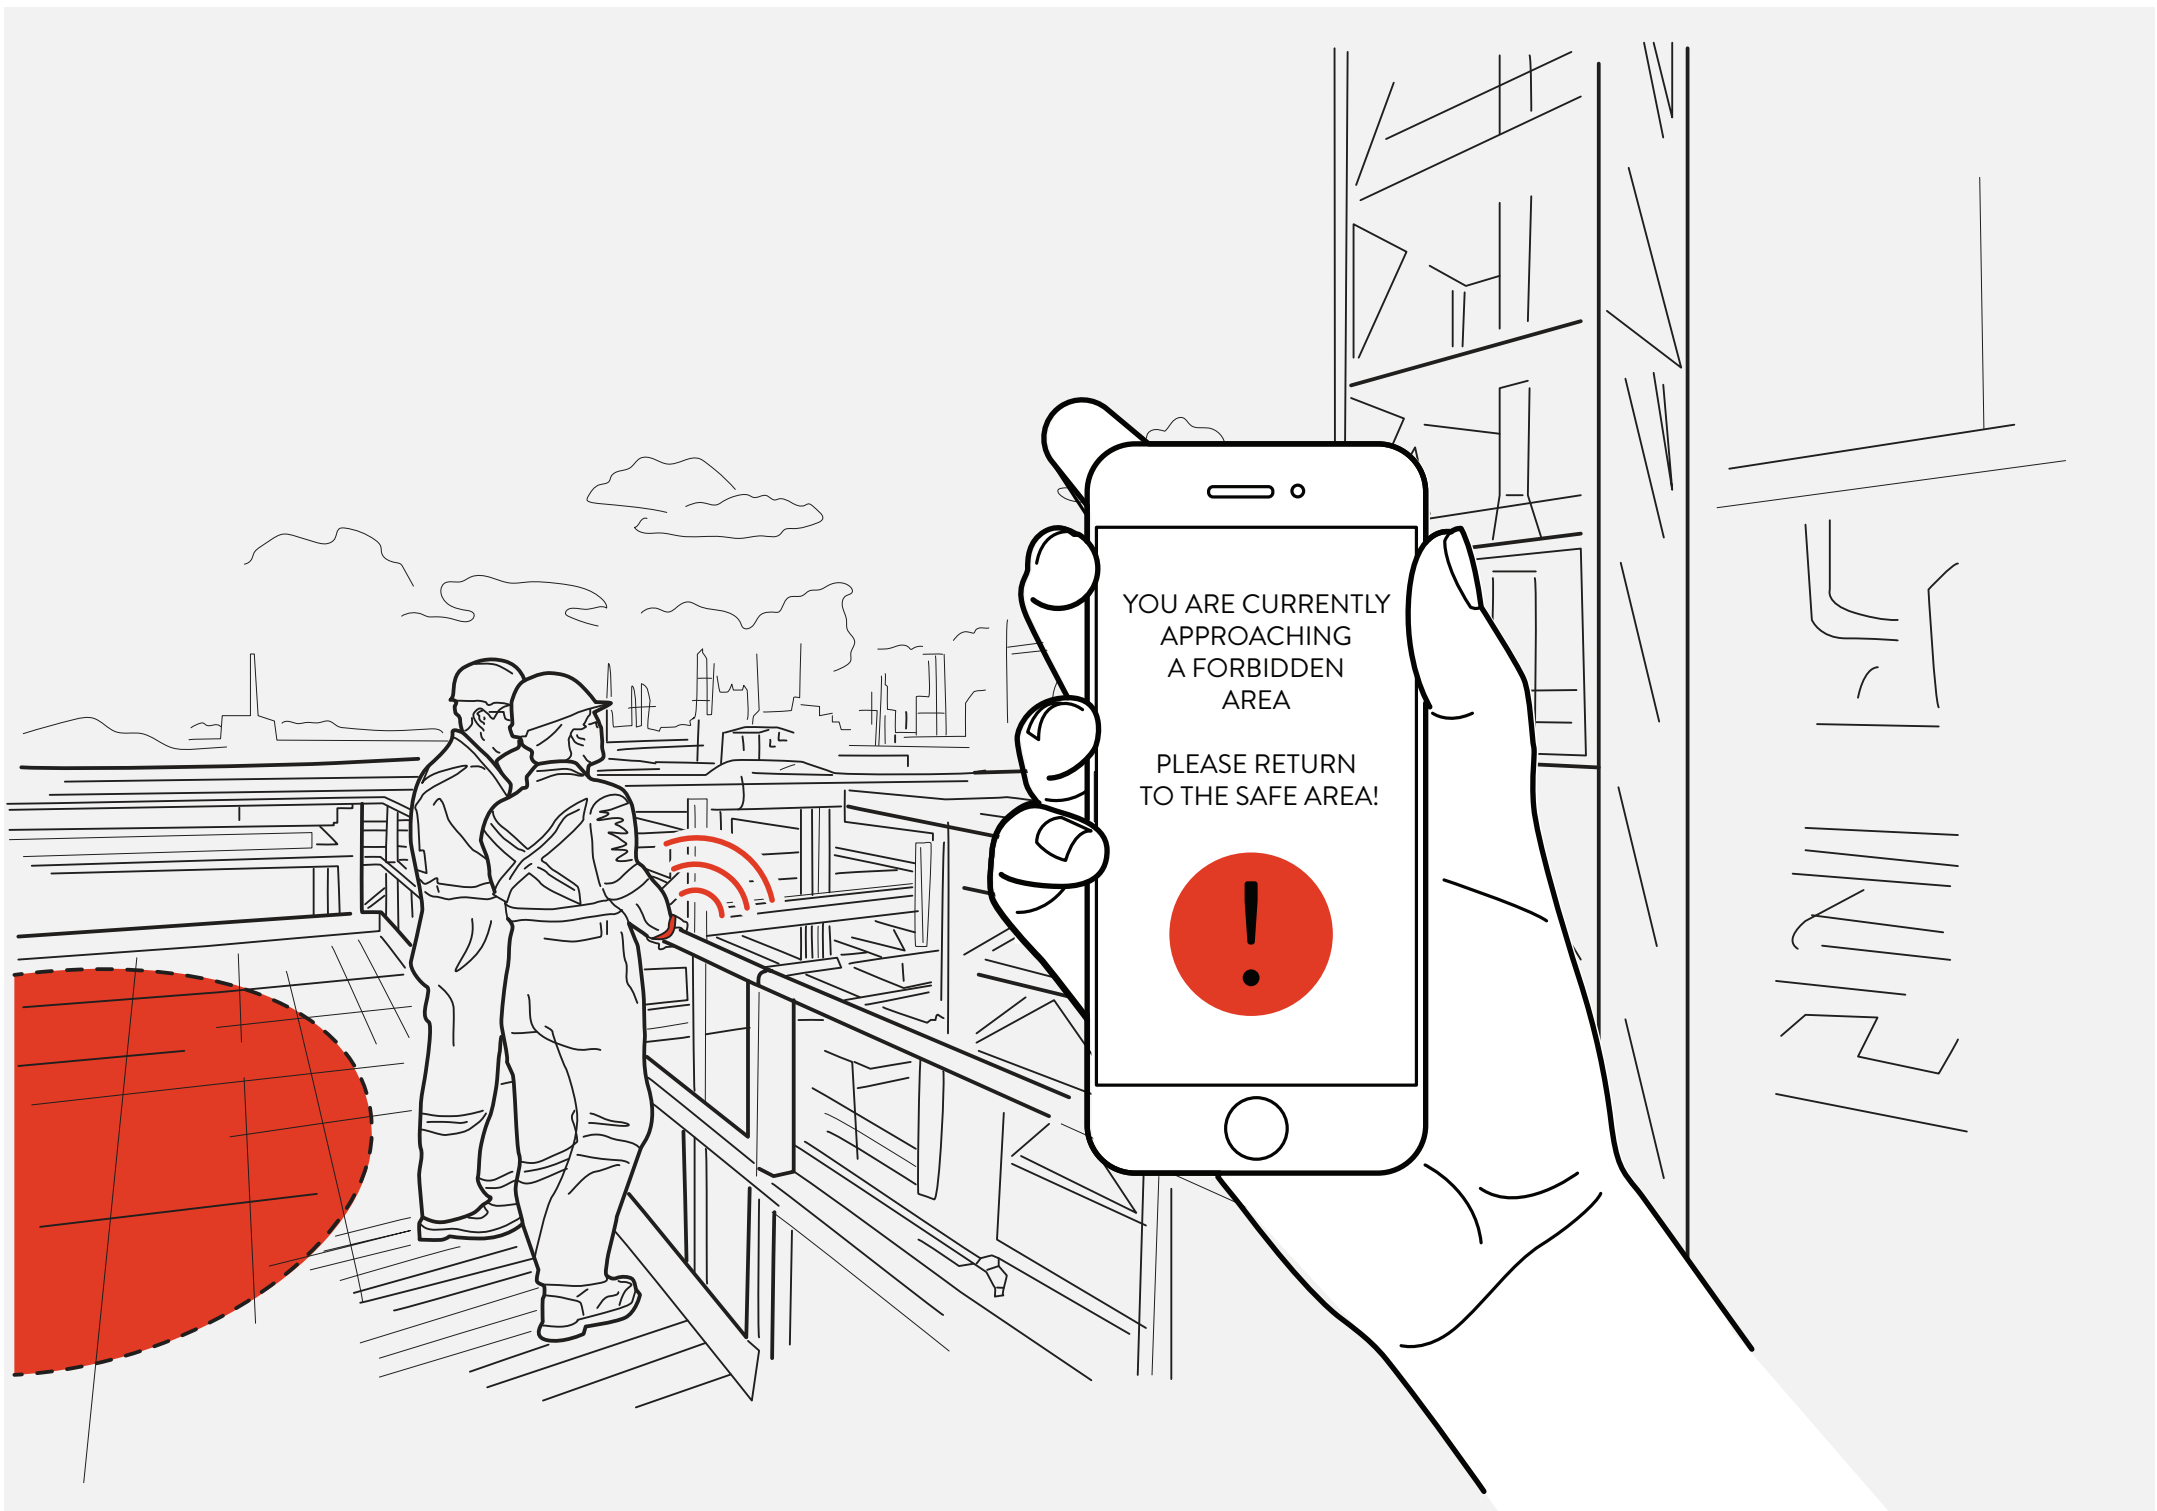

مركز الشرطة الذكية  
SMART POLICE STATION

YOU ARE CURRENTLY  
APPROACHING  
A FORBIDDEN  
AREA

PLEASE RETURN  
TO THE SAFE AREA!

Walmart \*

G  
20-18

G  
17-15

Control interface on a tablet screen. It features a yellow header bar with a central circle and two sets of horizontal lines. Below the header is a row of 20 small vertical bars. The main area contains two vertical sliders, each with a yellow dot and a horizontal bar at the bottom. To the right of the sliders are two sets of horizontal bars.