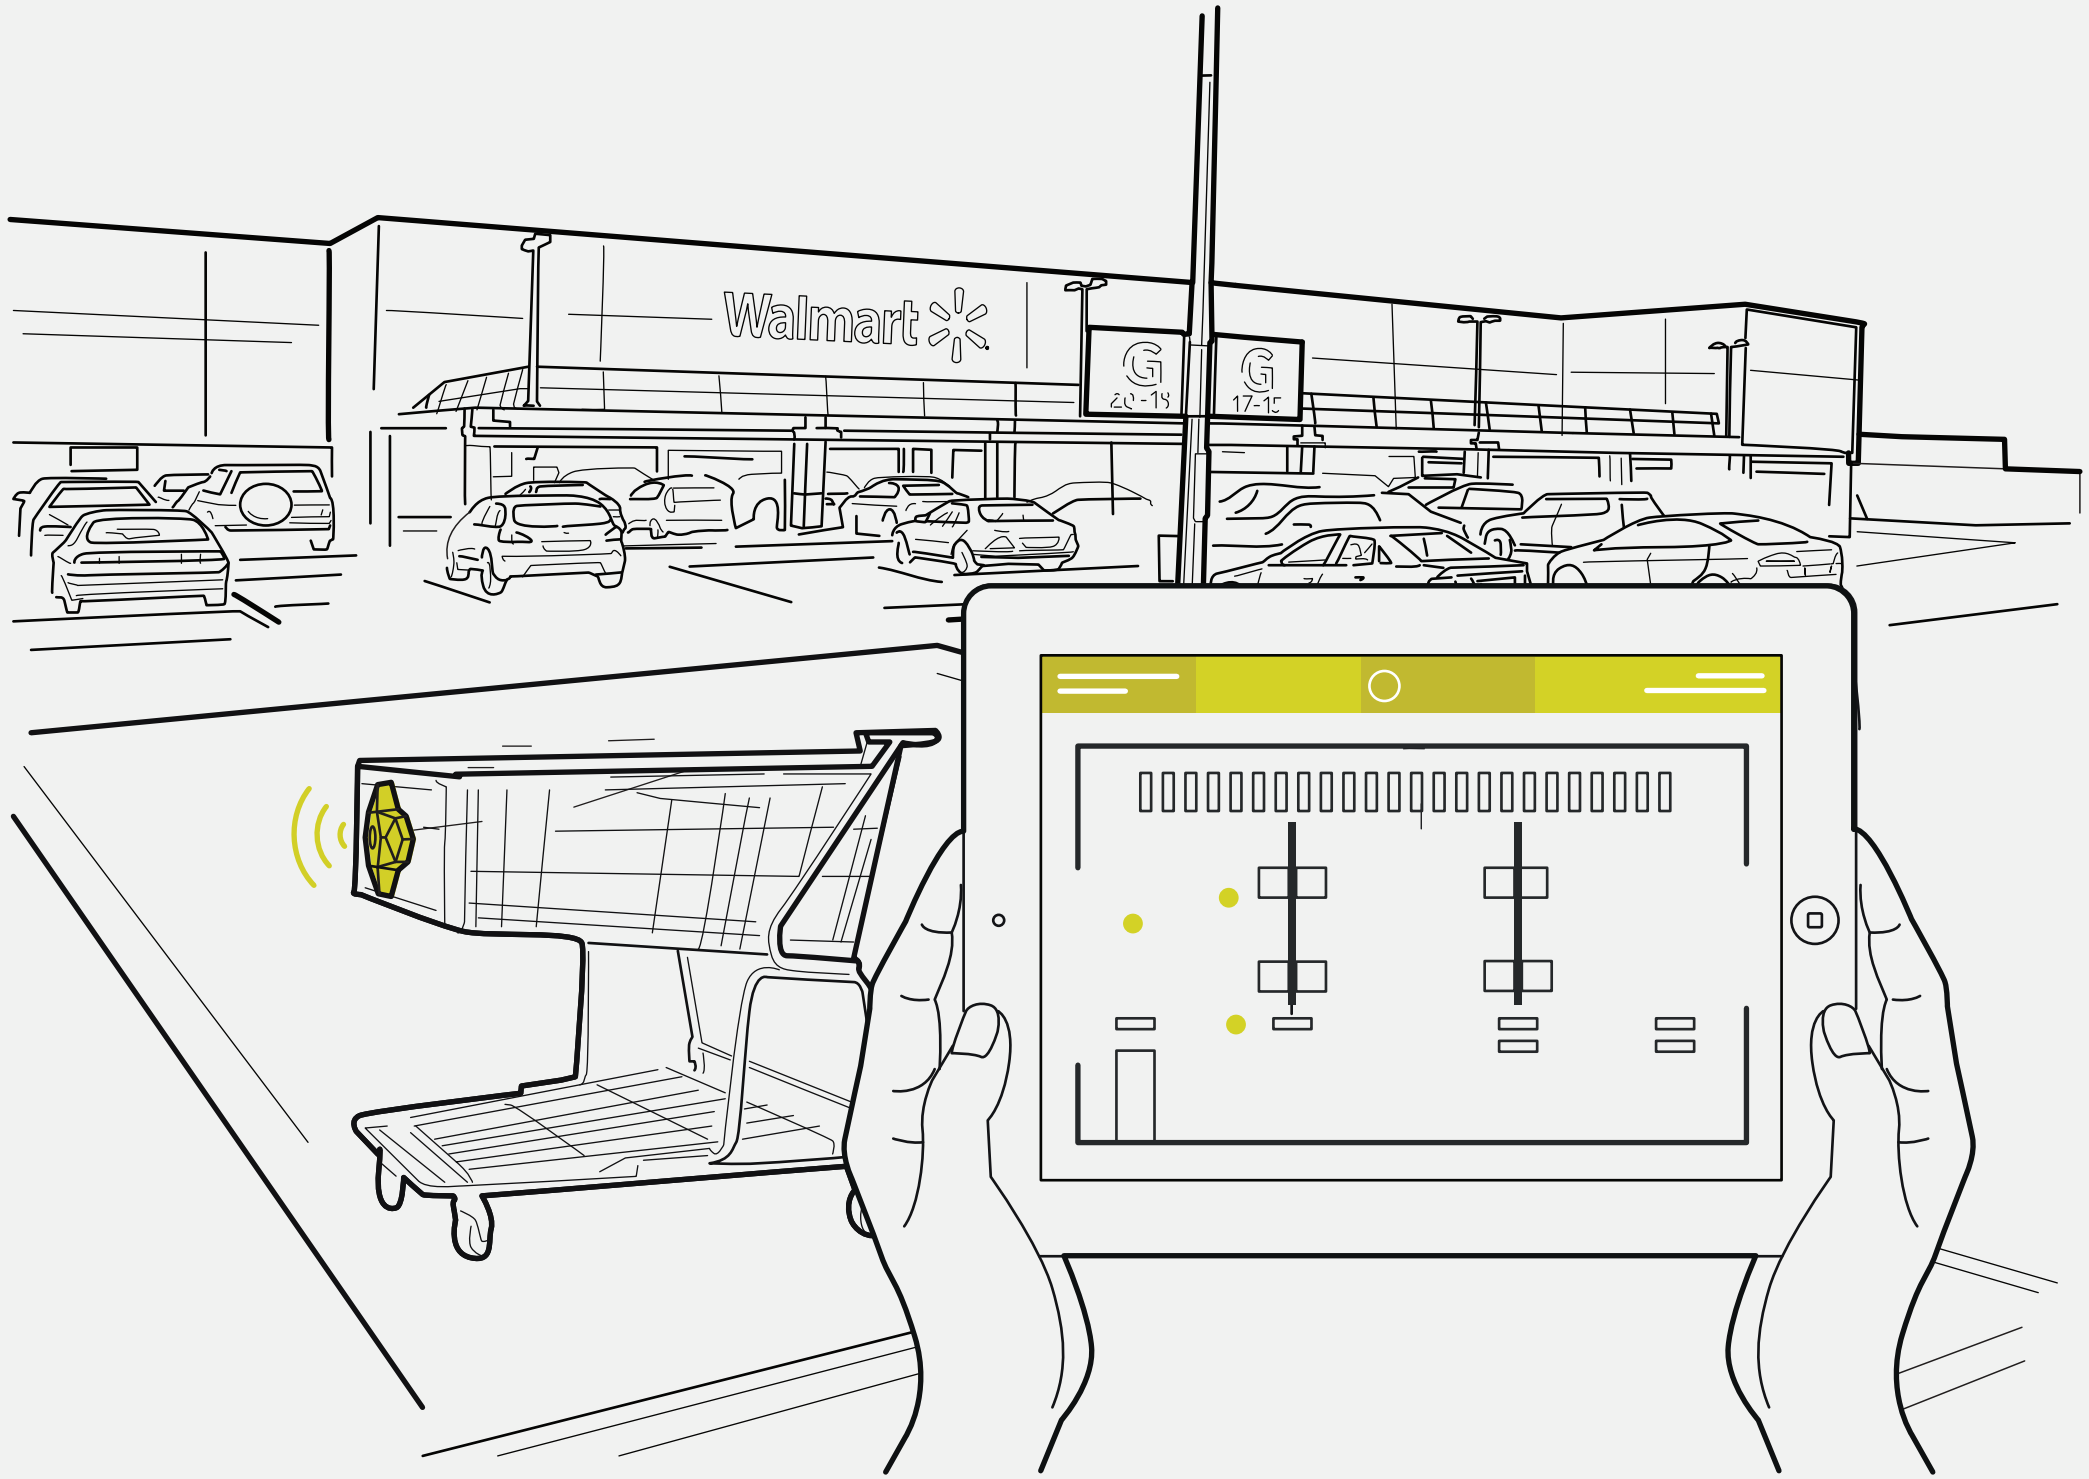

مركز الشرطة الذكية  
SMART POLICE STATION

YOU ARE CURRENTLY  
APPROACHING  
A FORBIDDEN  
AREA

PLEASE RETURN  
TO THE SAFE AREA!

Walmart \*

G  
20-18

G  
17-15

Control interface on a tablet screen. It features a yellow header bar with a central circle and two sets of horizontal lines. Below the header is a row of 20 small vertical bars. The main area contains two vertical sliders, each with a yellow dot and a horizontal bar at the bottom. To the right of the sliders are two sets of horizontal bars.

01:55

2183

*address:*  
**Level 13 street  
234, Dubai**

*trade name:*  
**Oasis**

*license name:*  
**TGR 15532-77TT**

*expiry date:*  
**12.09.2016**

amazon

0,7ft