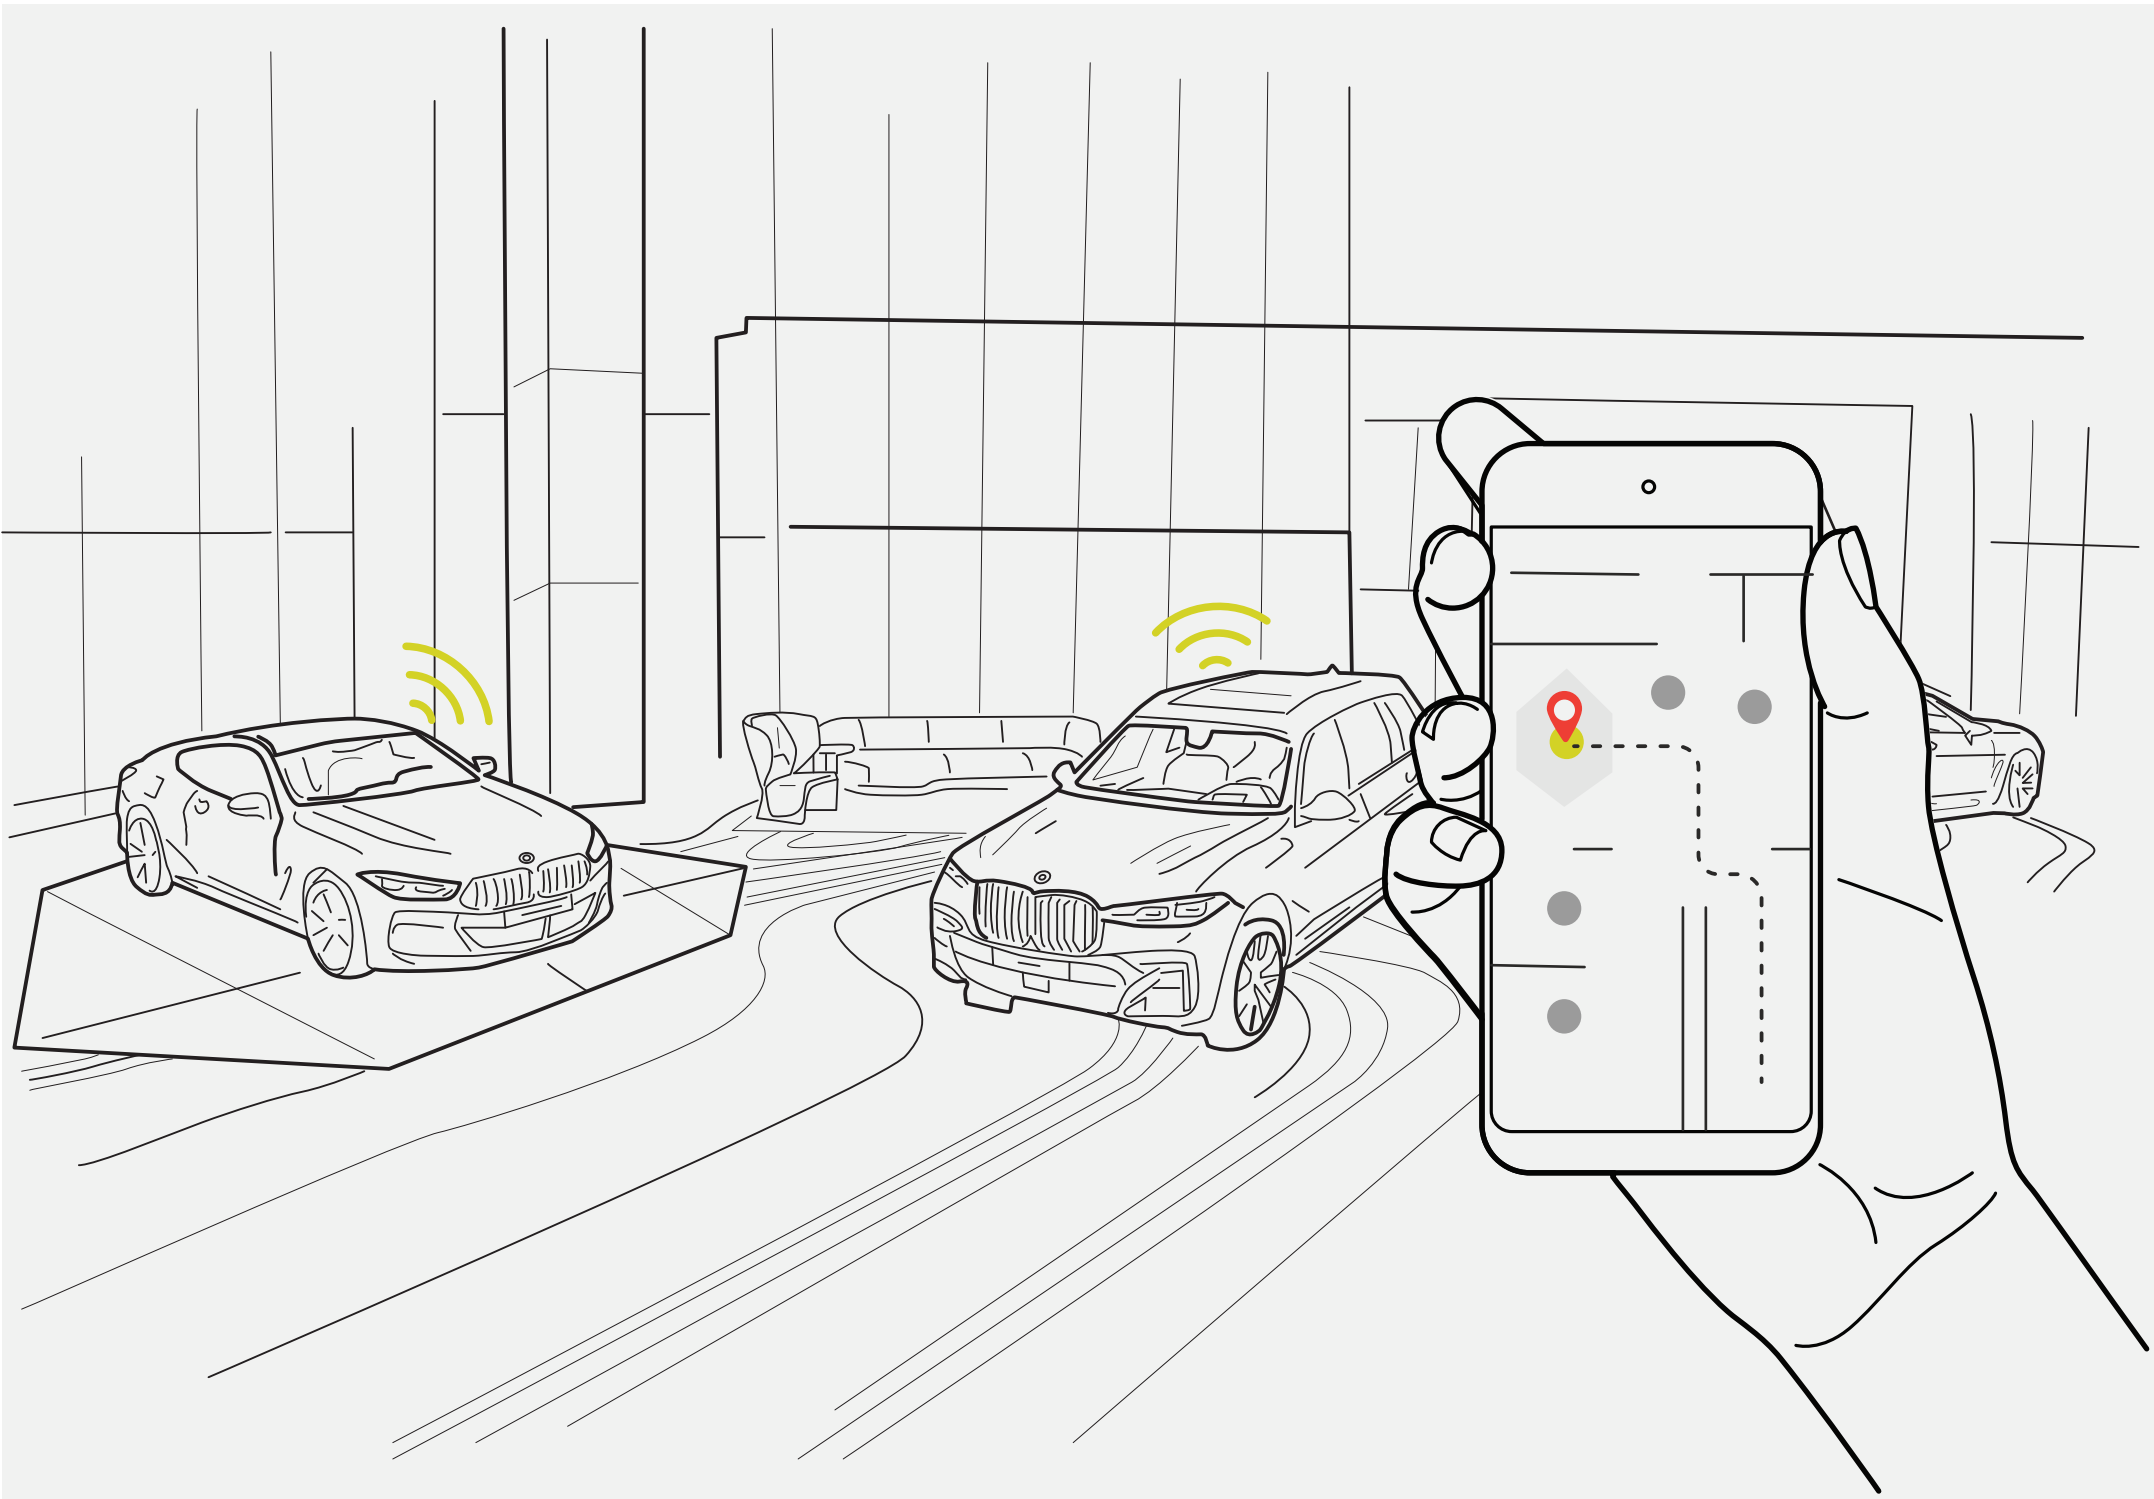

مركز الشرطة الذكية  
SMART POLICE STATION

YOU ARE CURRENTLY  
APPROACHING  
A FORBIDDEN  
AREA

PLEASE RETURN  
TO THE SAFE AREA!

Walmart \*

G  
20-18

G  
17-15

Control interface on a tablet screen. It features a yellow header bar with a central circle and two sets of horizontal lines. Below the header is a row of 20 small vertical bars. The main area contains two vertical sliders, each with a yellow dot and a horizontal bar at the bottom. To the right of the sliders are two sets of horizontal bars.