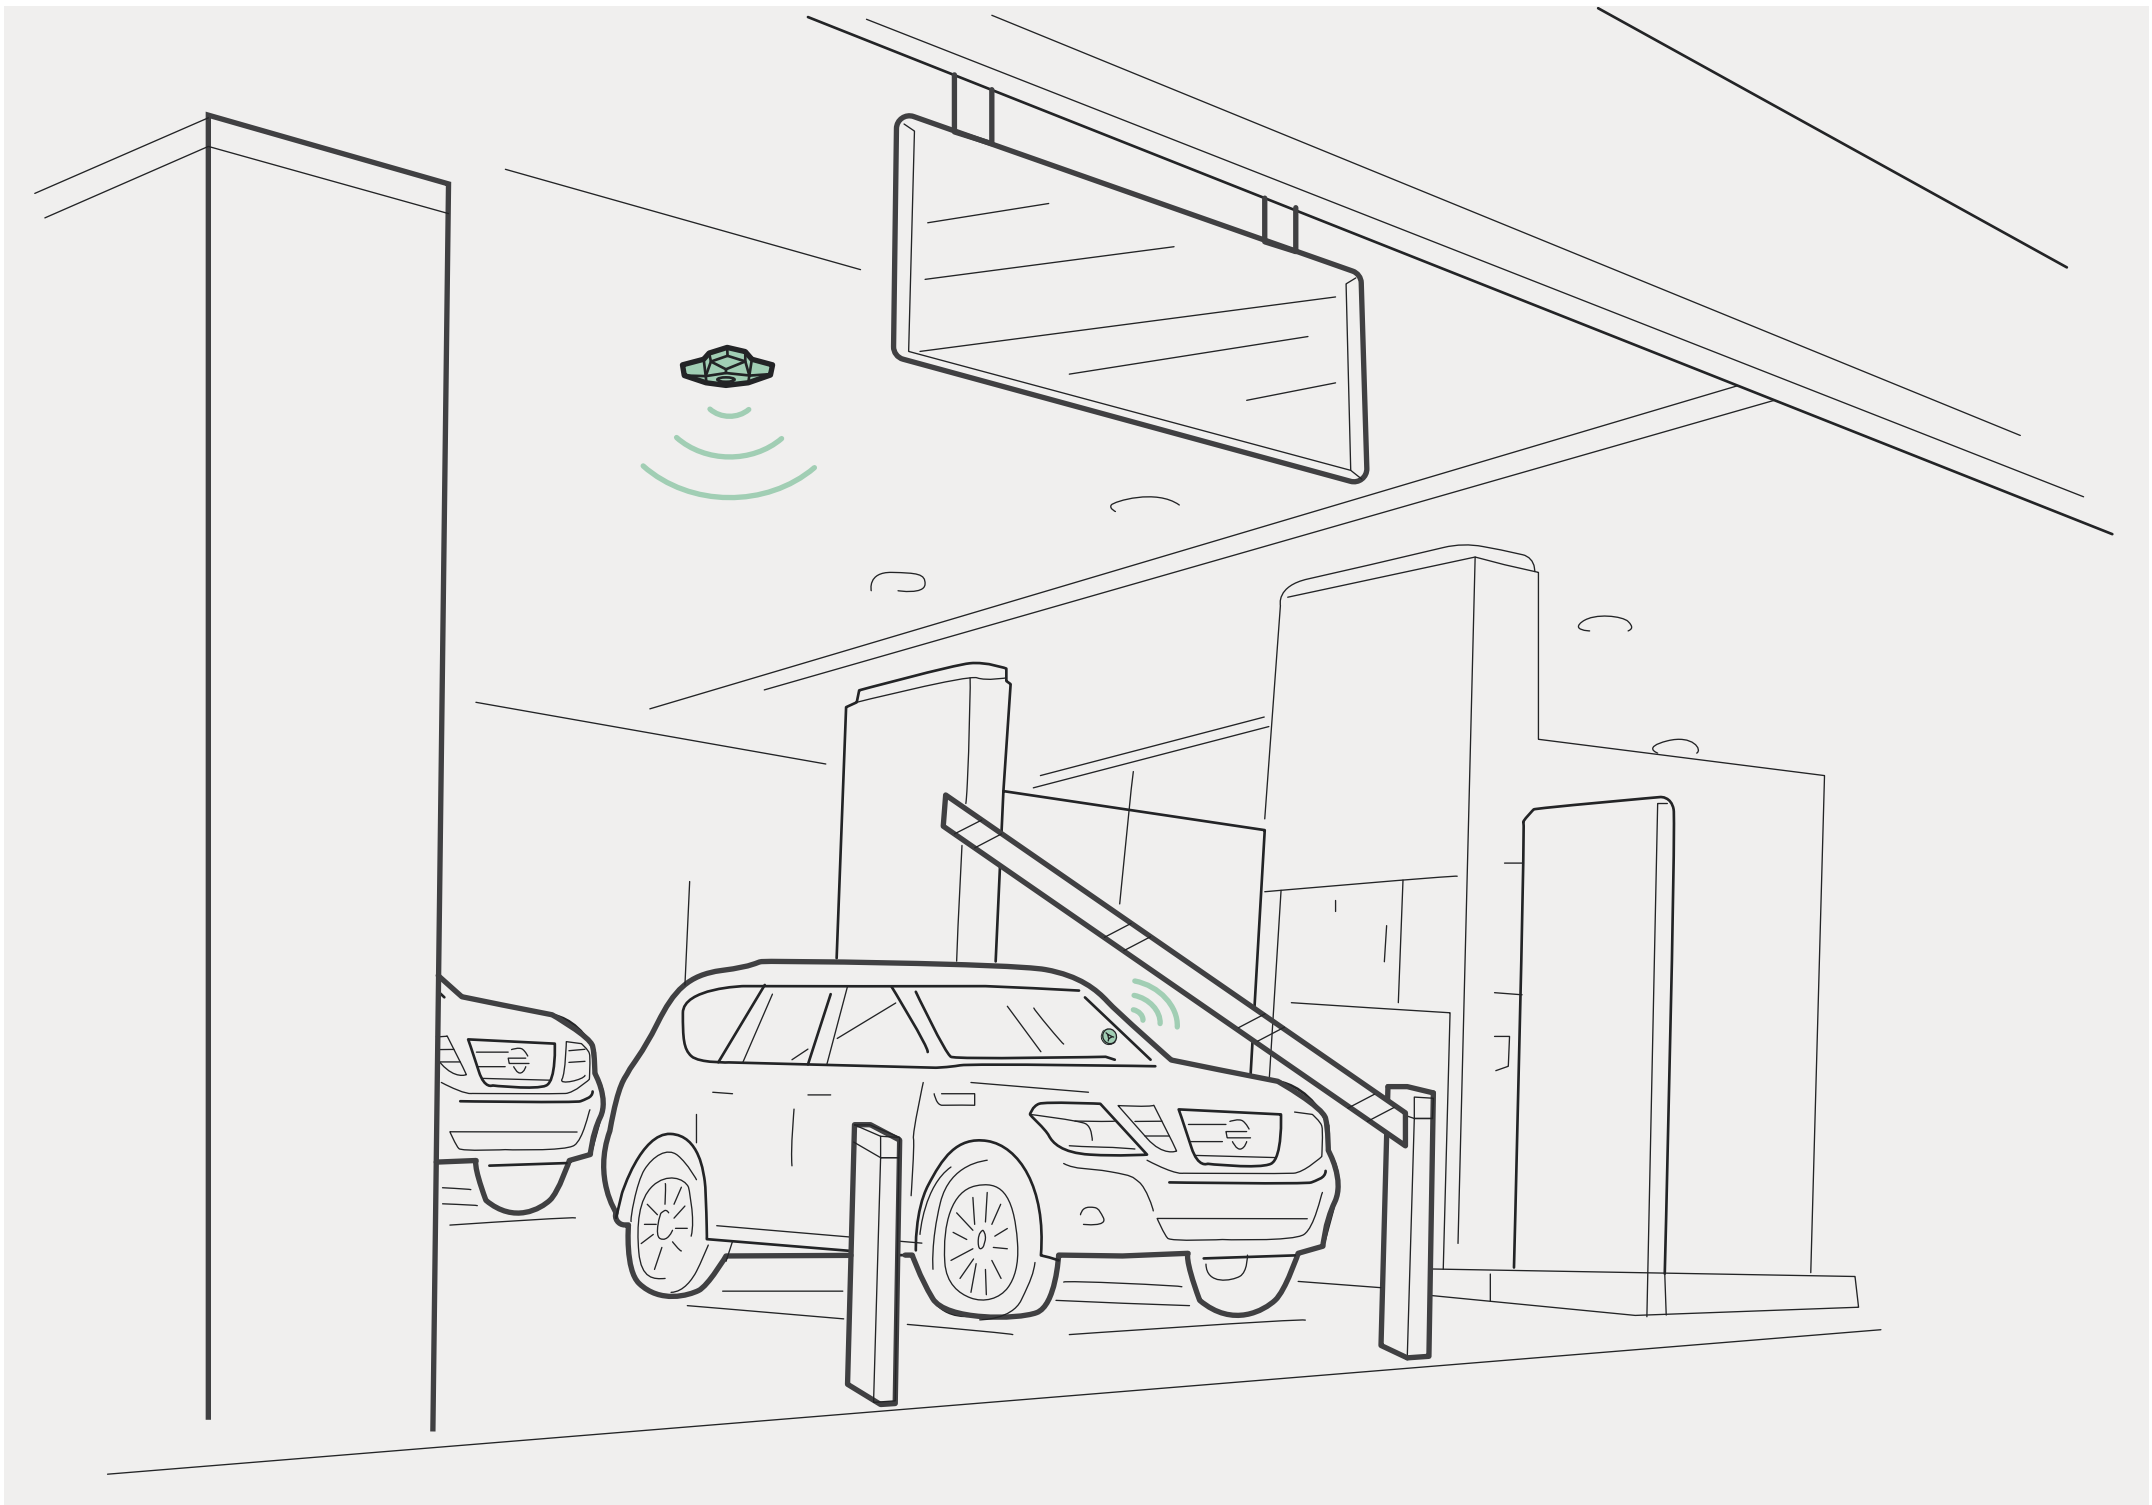

مركز الشرطة الذكية  
SMART POLICE STATION

YOU ARE CURRENTLY  
APPROACHING  
A FORBIDDEN  
AREA

PLEASE RETURN  
TO THE SAFE AREA!

Walmart \*

G  
20-18

G  
17-15

Control interface on a tablet screen. It features a yellow header bar with a central circle and two sets of horizontal lines. Below the header is a row of 20 small vertical bars. The main area contains two vertical sliders, each with a yellow dot and a horizontal bar at the bottom. To the right of the sliders are two sets of horizontal bars.

i  
Your suitcase  
is coming next

1

SKIN CARE

IDEAL COMPLEX  
eye cream

BEAUTY

HAIR

LOTIONS

SKIN CARE

IDEAL COMPLEX  
eye cream

Go to section:

SKIN CARE