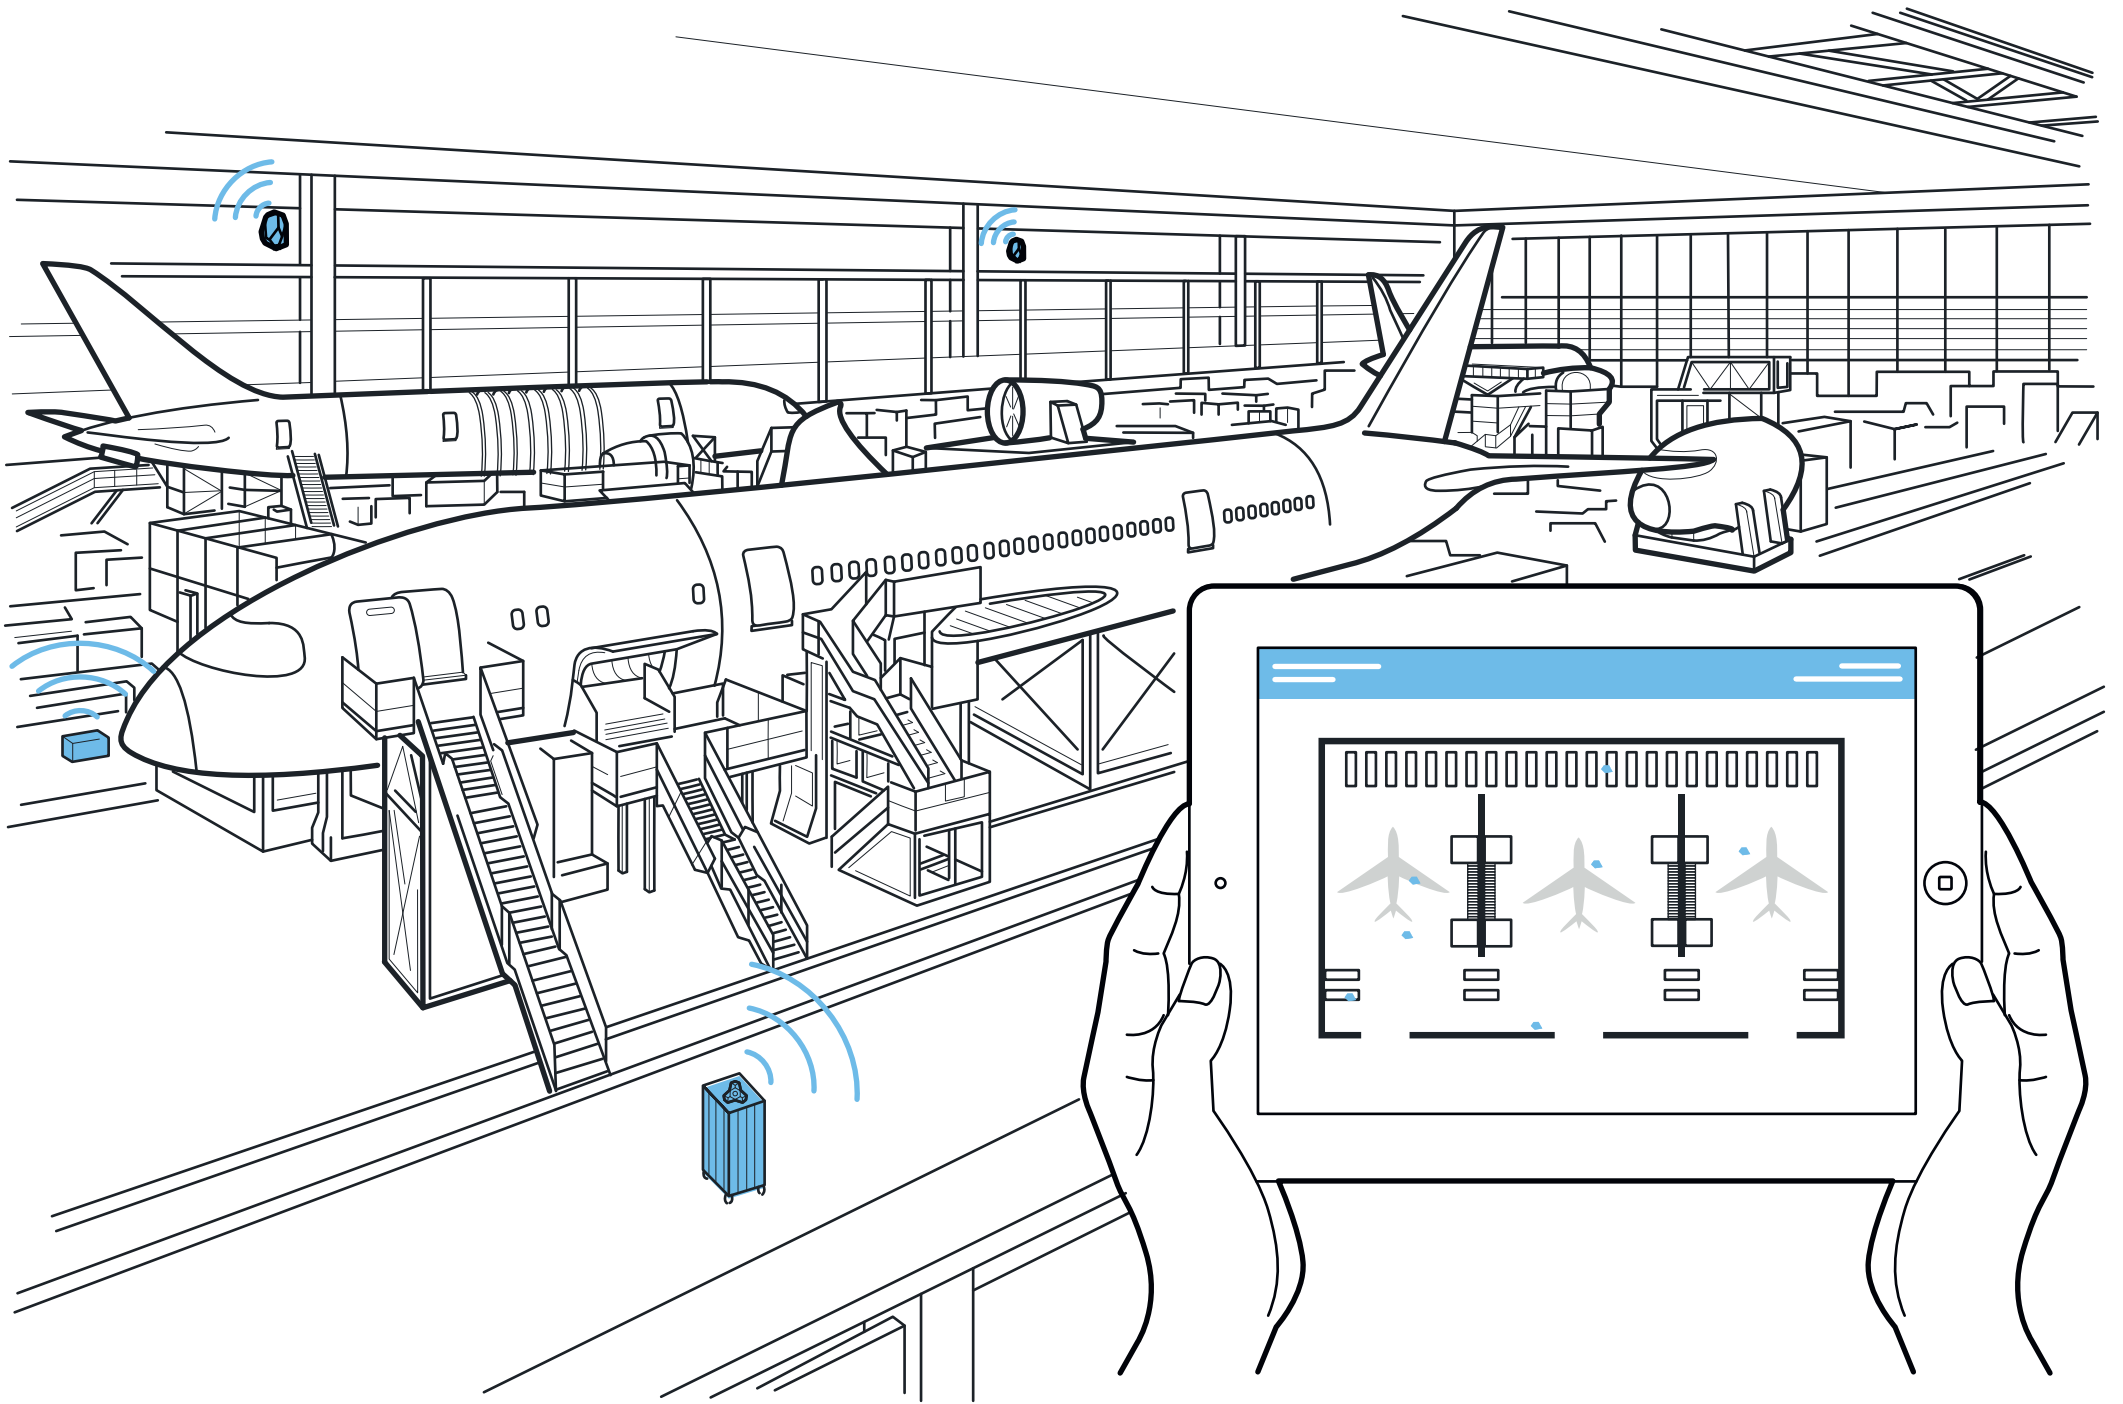

مركز الشرطة الذكية  
SMART POLICE STATION

YOU ARE CURRENTLY  
APPROACHING  
A FORBIDDEN  
AREA

PLEASE RETURN  
TO THE SAFE AREA!

Walmart \*

G  
20-18

G  
17-15

Control interface on a tablet screen. It features a yellow header bar with a central circle and two sets of horizontal lines. Below the header is a row of 20 small vertical bars. The main area contains two vertical sliders, each with a yellow dot and a horizontal bar at the bottom. To the right of the sliders are two sets of horizontal bars.

i  
Your suitcase  
is coming next

1

SKIN CARE

IDEAL COMPLEX  
eye cream

BEAUTY

HAIR

LOTIONS

SKIN CARE