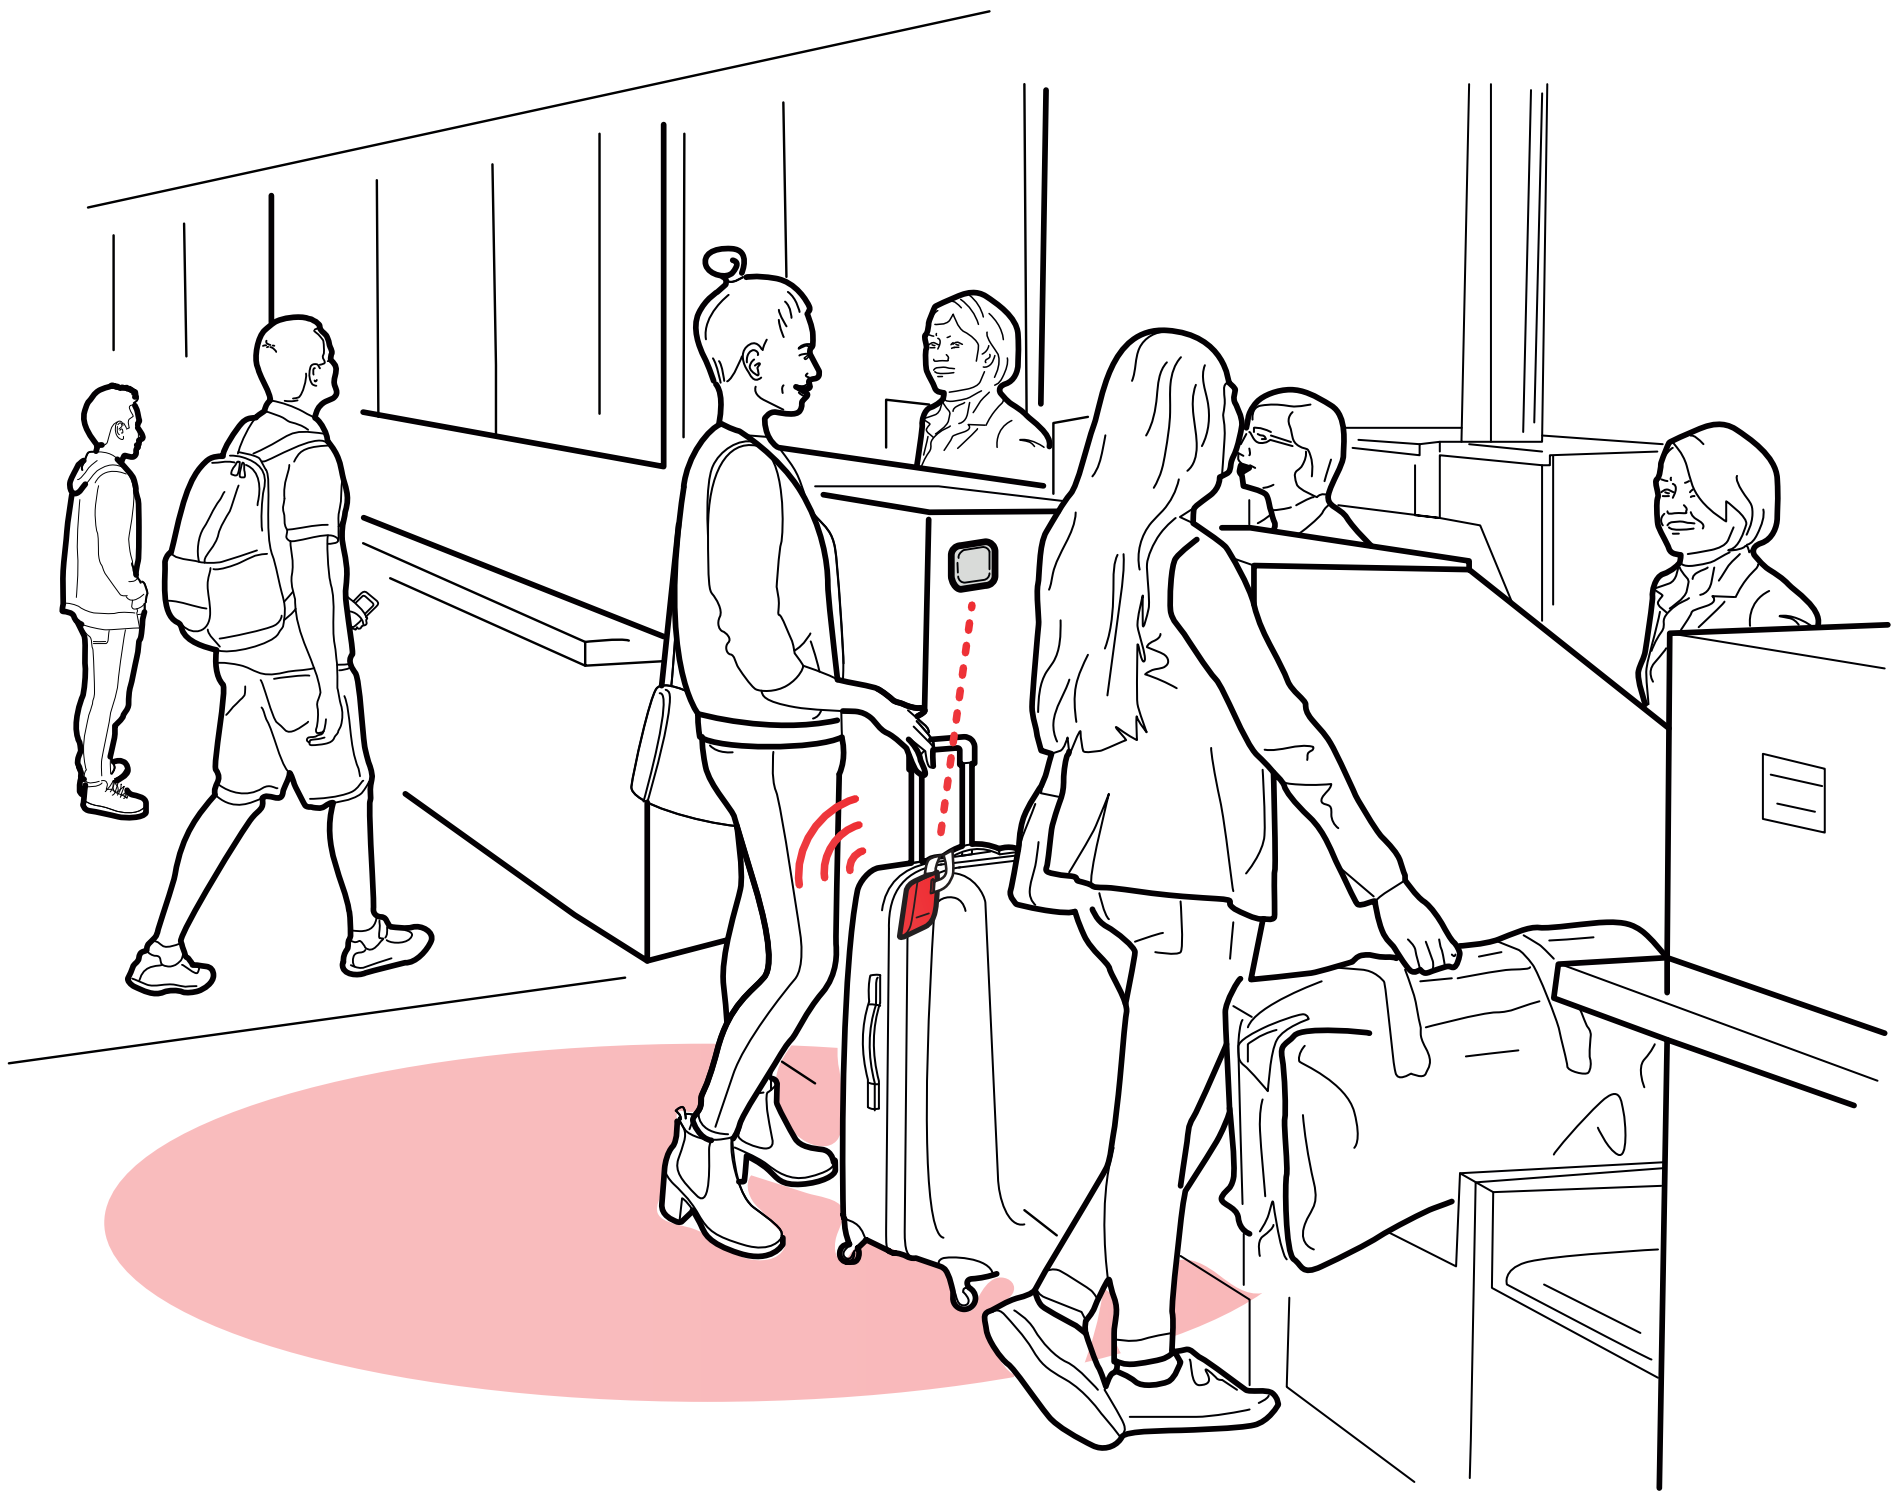

مركز الشرطة الذكية  
SMART POLICE STATION

YOU ARE CURRENTLY  
APPROACHING  
A FORBIDDEN  
AREA

PLEASE RETURN  
TO THE SAFE AREA!

Walmart \*

G  
20-18

G  
17-15

Control interface on a tablet screen. It features a yellow header bar with a central circle and two sets of horizontal lines. Below the header is a row of 20 small vertical bars. The main area contains two vertical sliders, each with a yellow dot and a horizontal bar at the bottom. To the right of the sliders are two sets of horizontal bars.

i  
Your suitcase  
is coming next

1

SKIN CARE

IDEAL COMPLEX  
eye cream

BEAUTY

HAIR

LOTIONS

SKIN CARE