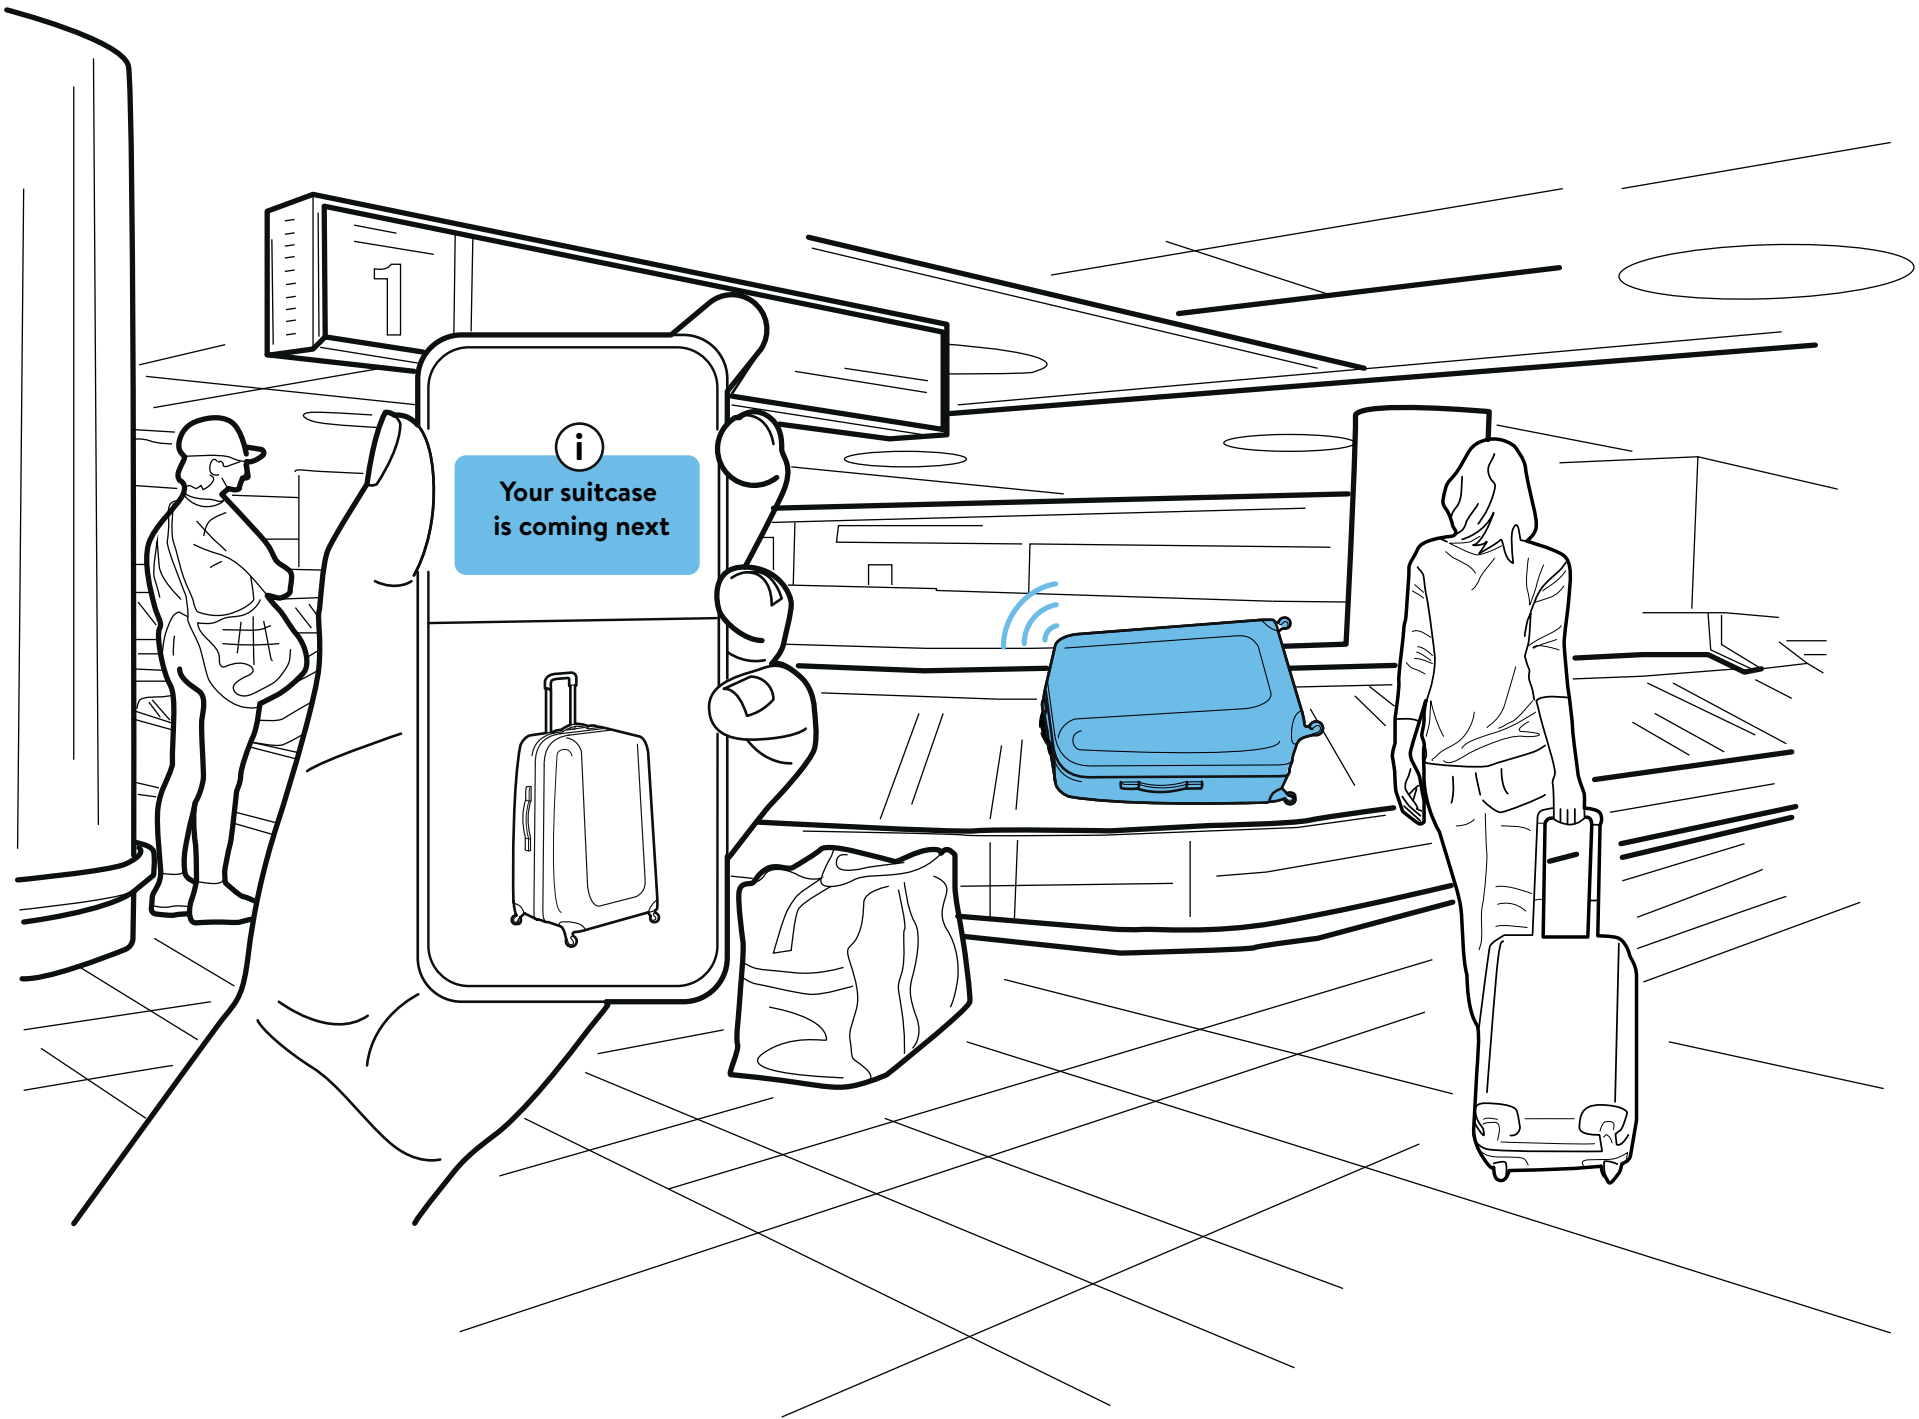

مركز الشرطة الذكية  
SMART POLICE STATION

YOU ARE CURRENTLY  
APPROACHING  
A FORBIDDEN  
AREA

PLEASE RETURN  
TO THE SAFE AREA!

Walmart \*

G  
20-18

G  
17-15

Control interface on a tablet screen. It features a yellow header bar with a central circle and two sets of horizontal lines. Below the header is a row of 20 small vertical bars. The main area contains two vertical sliders, each with a yellow dot and a horizontal bar at the bottom. To the right of the sliders are two sets of horizontal bars.

i  
Your suitcase  
is coming next

1

SKIN CARE

IDEAL COMPLEX  
eye cream

BEAUTY

HAIR

LOTIONS

SKIN CARE