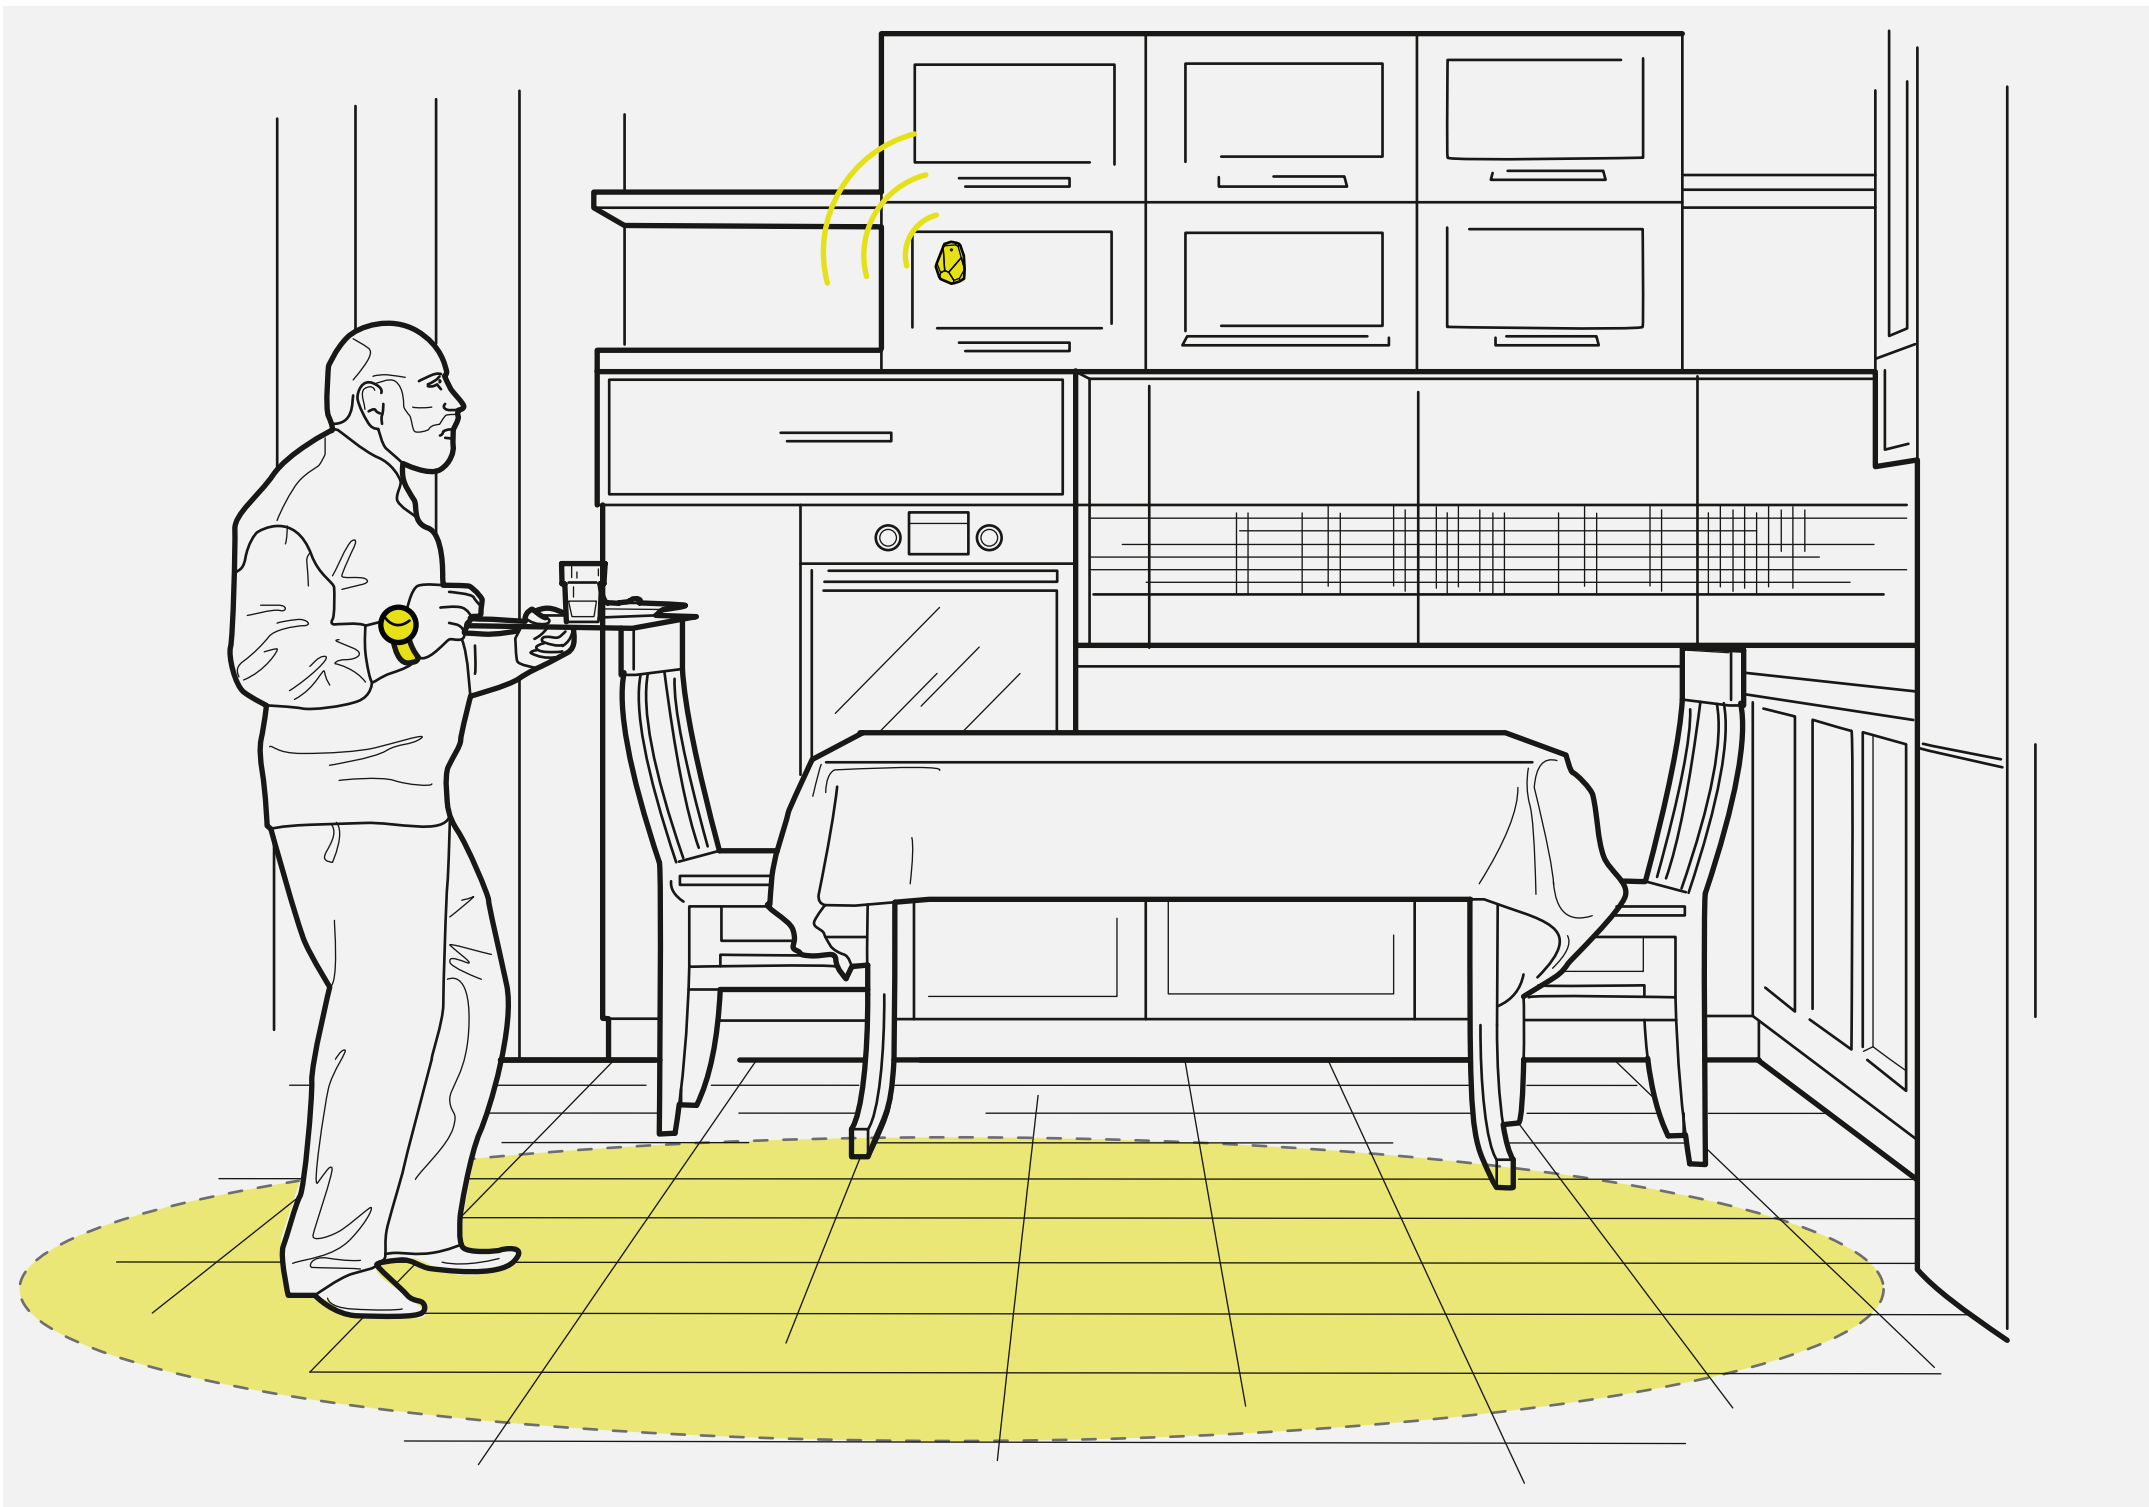

مركز الشرطة الذكية  
SMART POLICE STATION

YOU ARE CURRENTLY  
APPROACHING  
A FORBIDDEN  
AREA

PLEASE RETURN  
TO THE SAFE AREA!

Walmart \*

G  
20-18

G  
17-15

Control interface on a tablet screen. It features a yellow header bar with a central circle and two sets of horizontal lines. Below the header is a row of 20 small vertical bars. The main area contains two vertical sliders, each with a yellow dot and a horizontal bar at the bottom. To the right of the sliders are two sets of horizontal bars.