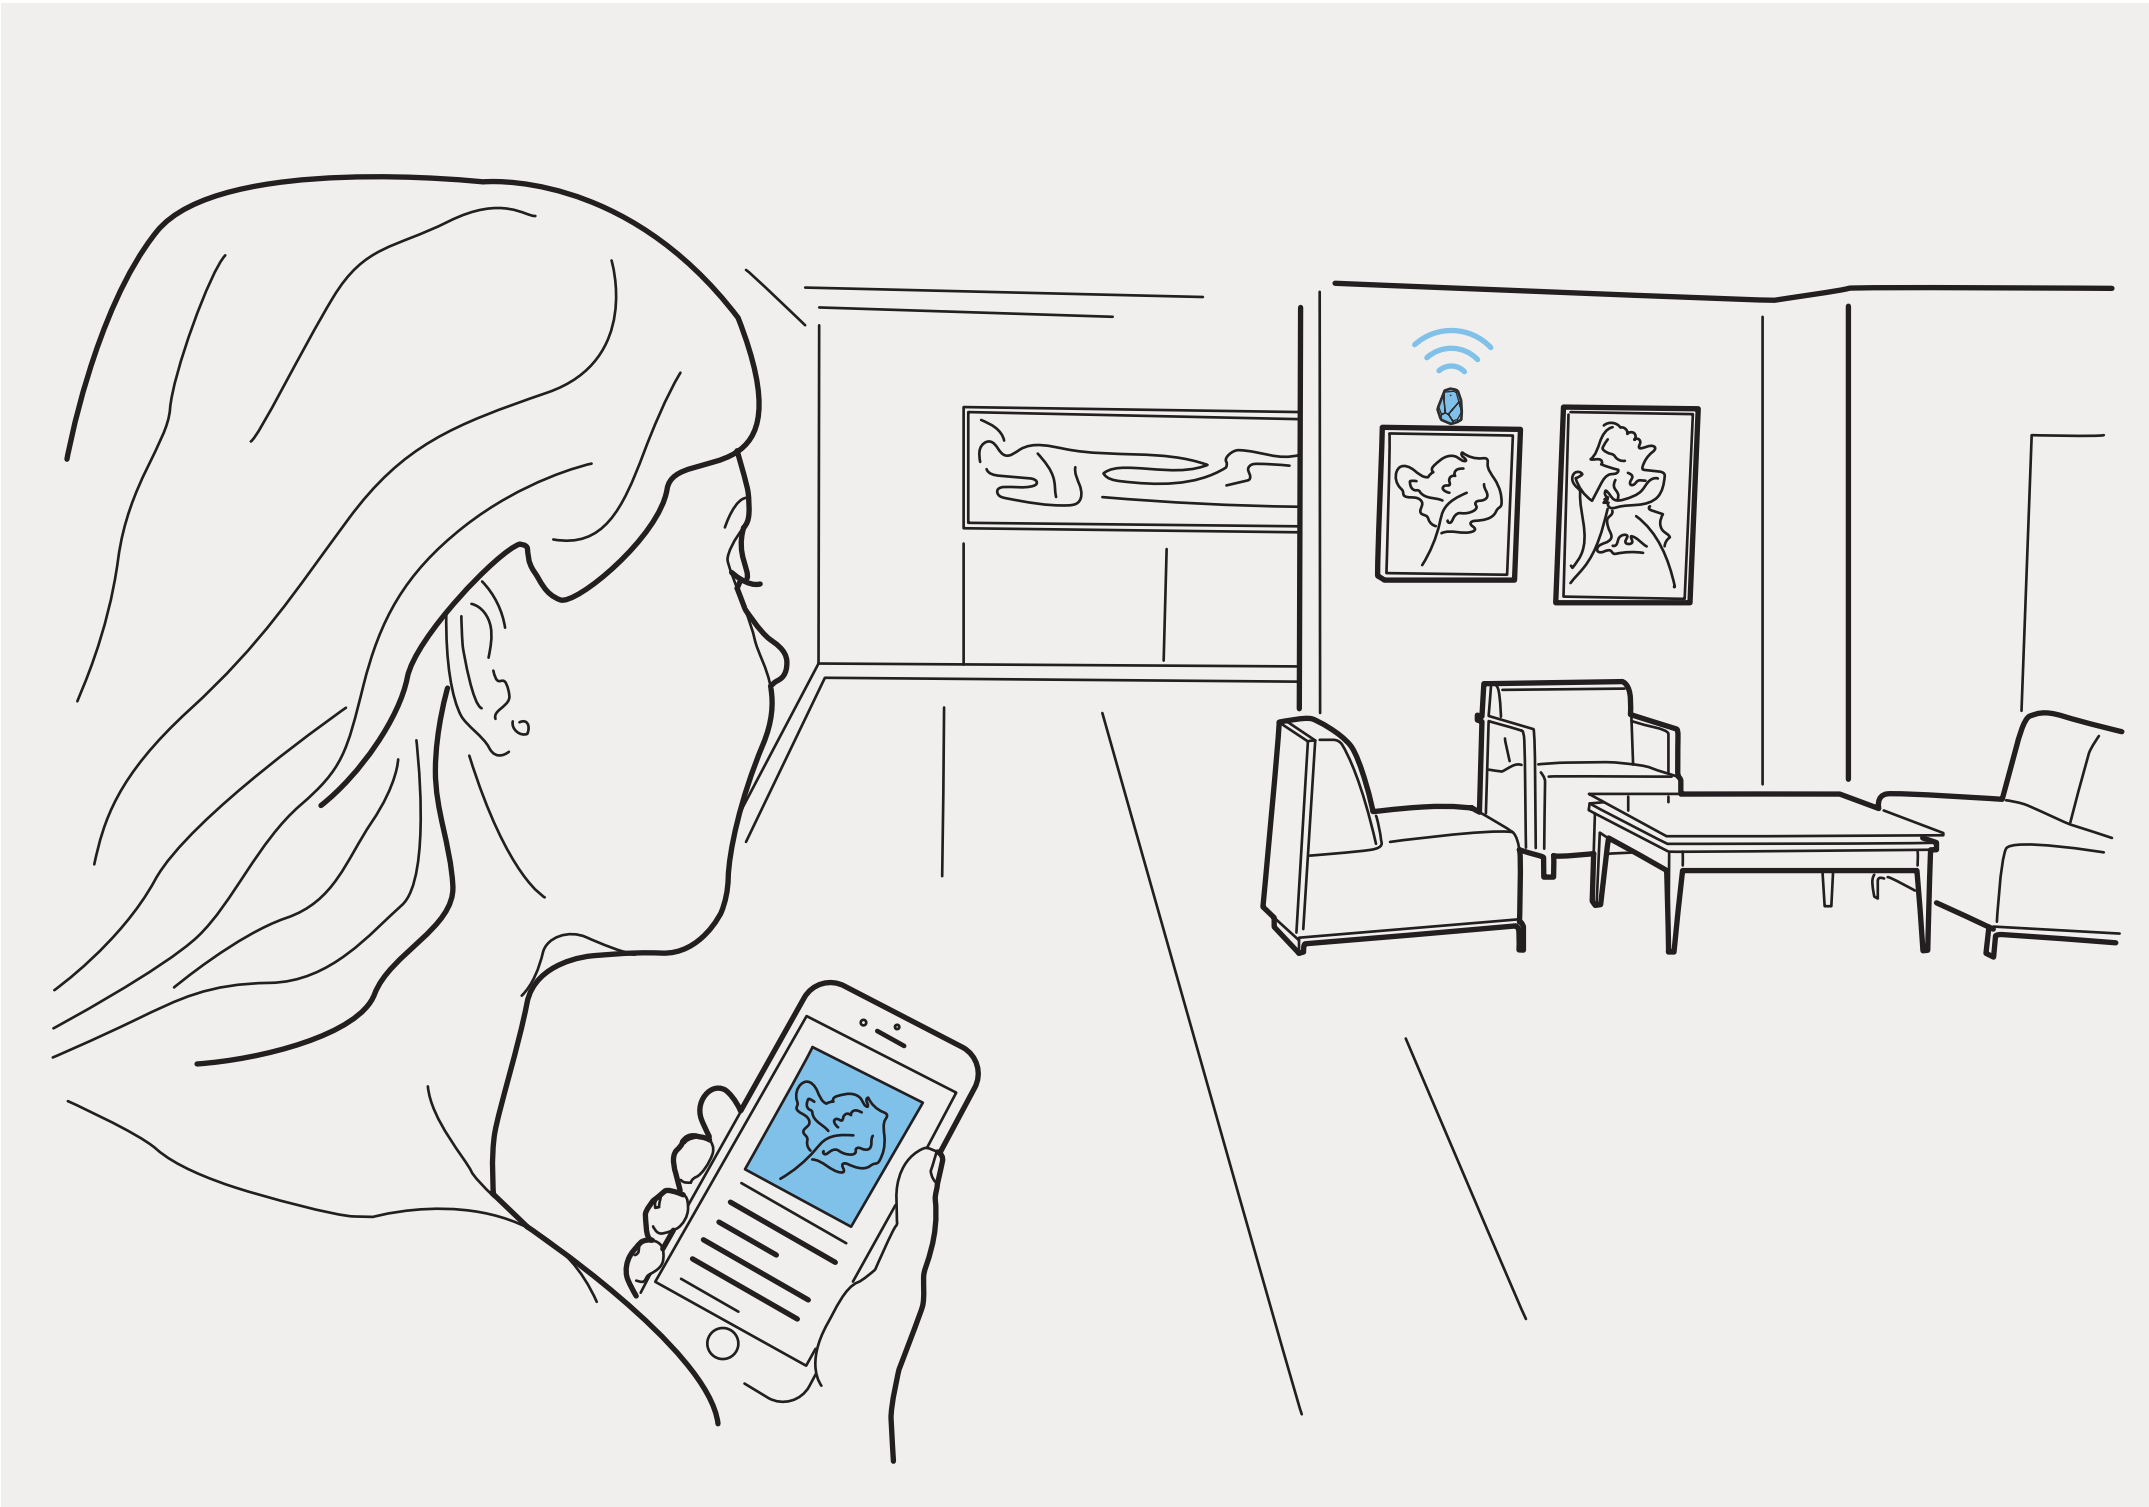

مركز الشرطة الذكية  
SMART POLICE STATION

YOU ARE CURRENTLY  
APPROACHING  
A FORBIDDEN  
AREA

PLEASE RETURN  
TO THE SAFE AREA!

Walmart \*

G  
20-18

G  
17-15

Control interface on a tablet screen. It features a yellow header bar with a central circle and two sets of horizontal lines. Below the header is a row of 20 small vertical bars. The main area contains two vertical sliders, each with a yellow dot and a horizontal bar at the bottom. To the right of the sliders are two sets of horizontal bars.

i  
Your suitcase  
is coming next

1

SKIN CARE

IDEAL COMPLEX  
eye cream

BEAUTY

HAIR

LOTIONS

SKIN CARE

IDEAL COMPLEX  
eye cream

Go to section:

SKIN CARE