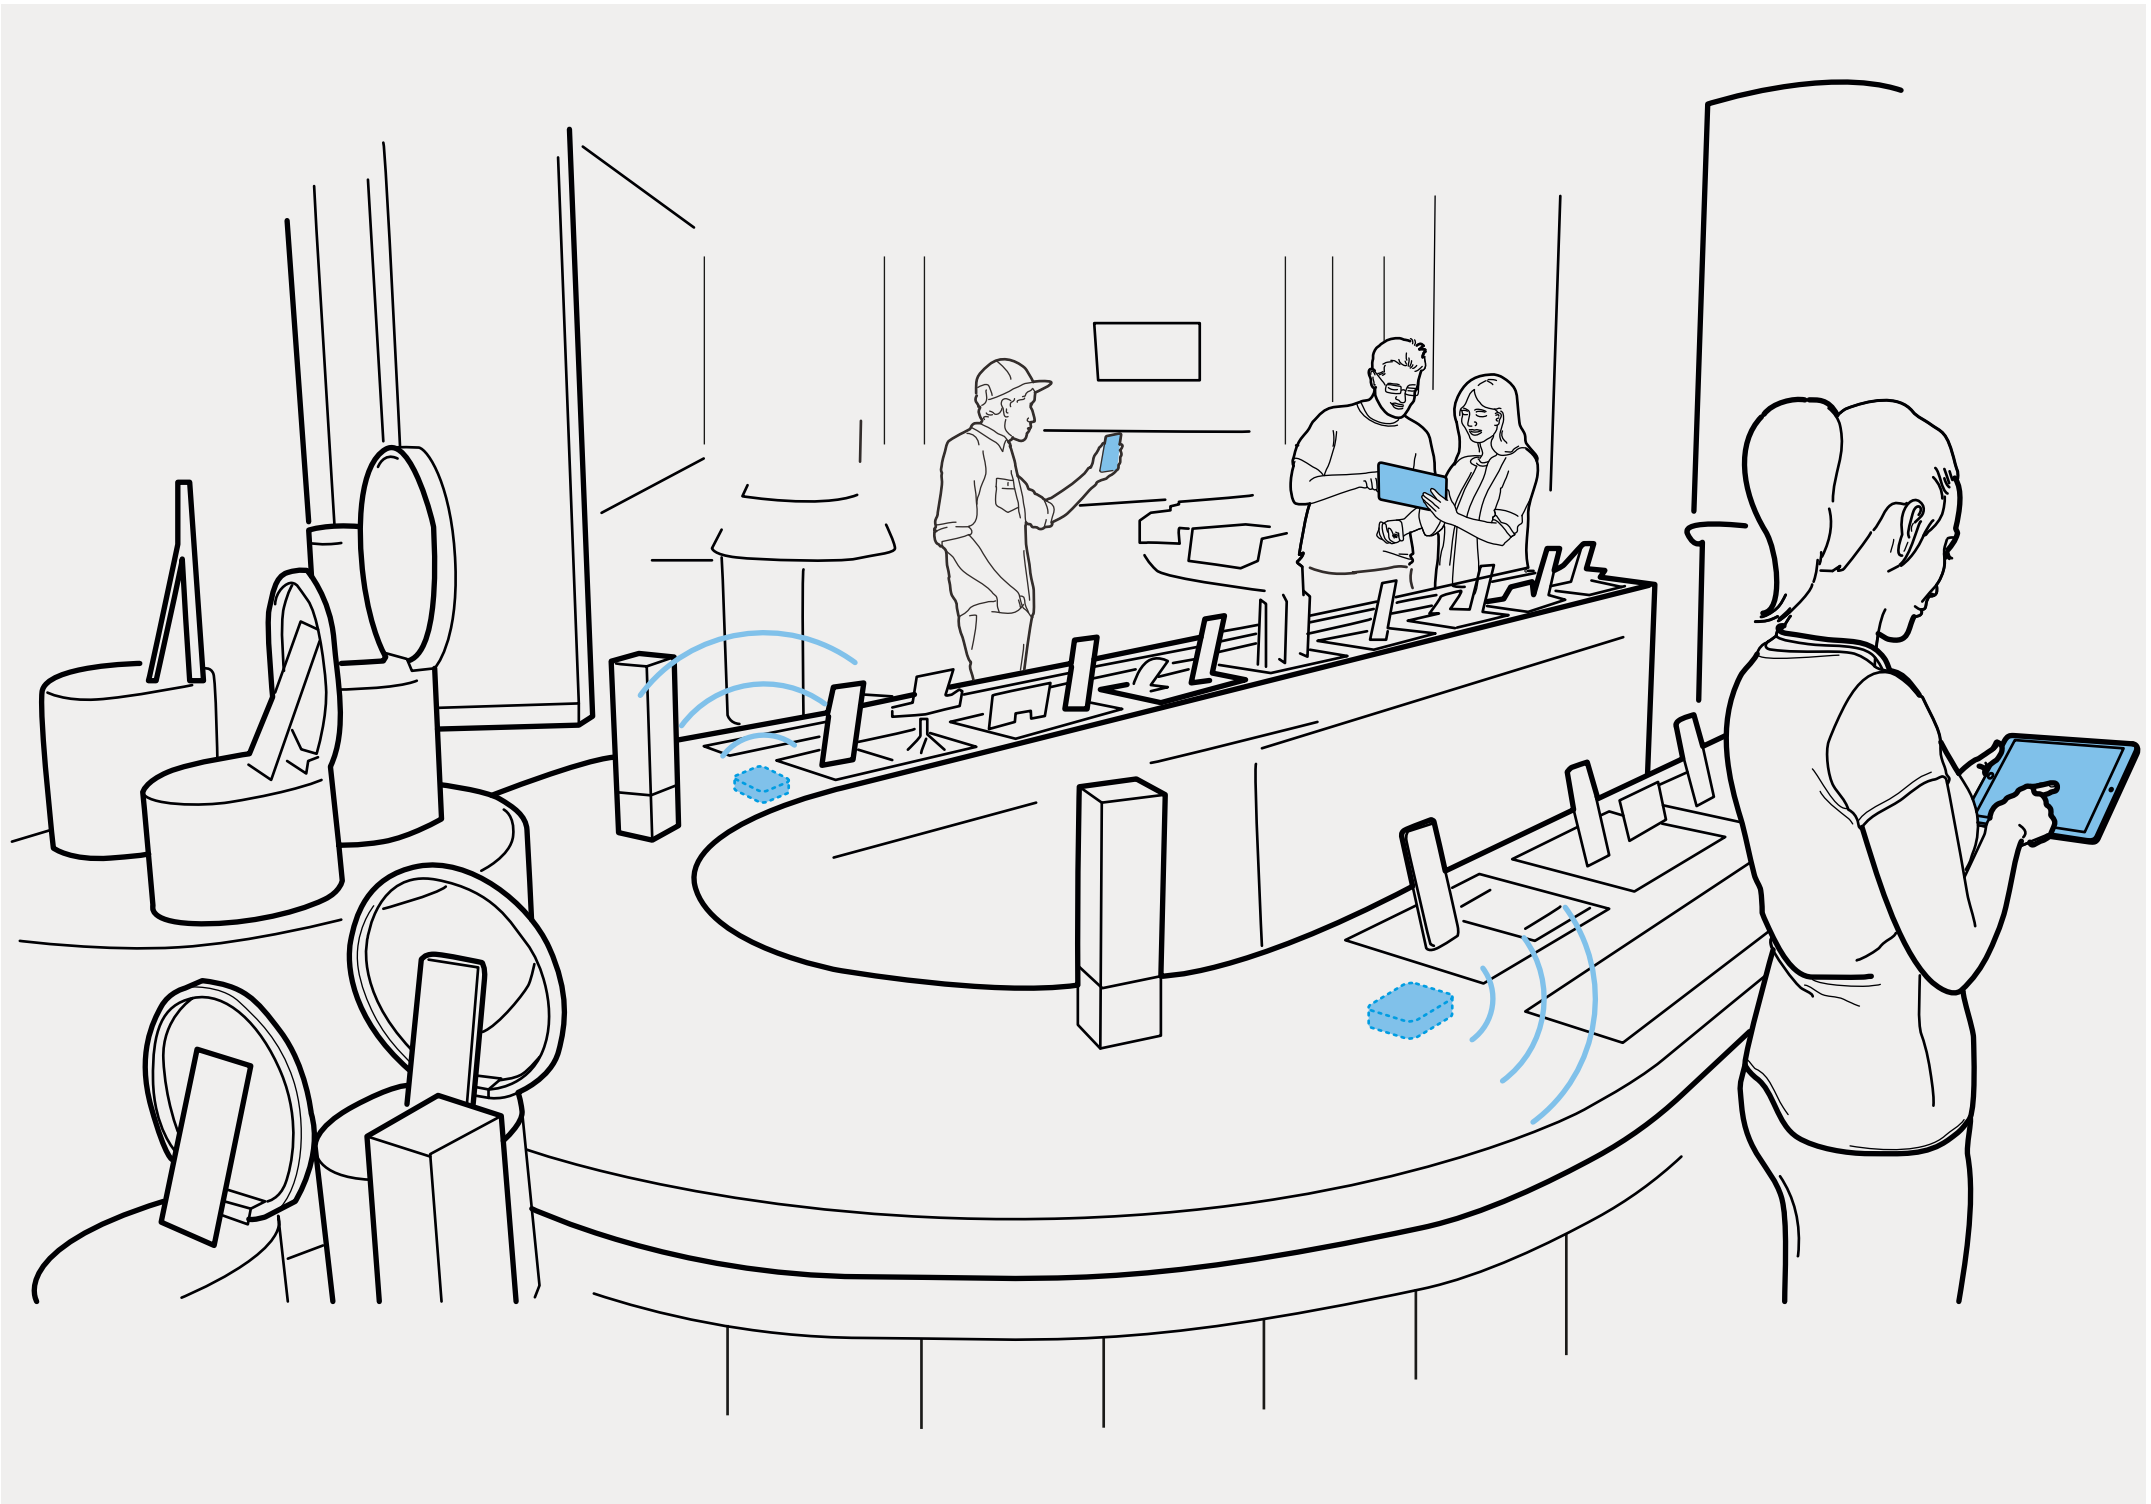

مركز الشرطة الذكية  
SMART POLICE STATION

YOU ARE CURRENTLY  
APPROACHING  
A FORBIDDEN  
AREA

PLEASE RETURN  
TO THE SAFE AREA!

Walmart \*

G  
20-18

G  
17-15

Control interface on a tablet screen. It features a yellow header bar with a central circle and two sets of horizontal lines. Below the header is a row of 20 small vertical bars. The main area contains two vertical sliders, each with a yellow dot and a horizontal bar at the bottom. To the right of the sliders are two sets of horizontal bars.

i  
Your suitcase  
is coming next

1

SKIN CARE

IDEAL COMPLEX  
eye cream

BEAUTY

HAIR

LOTIONS

SKIN CARE