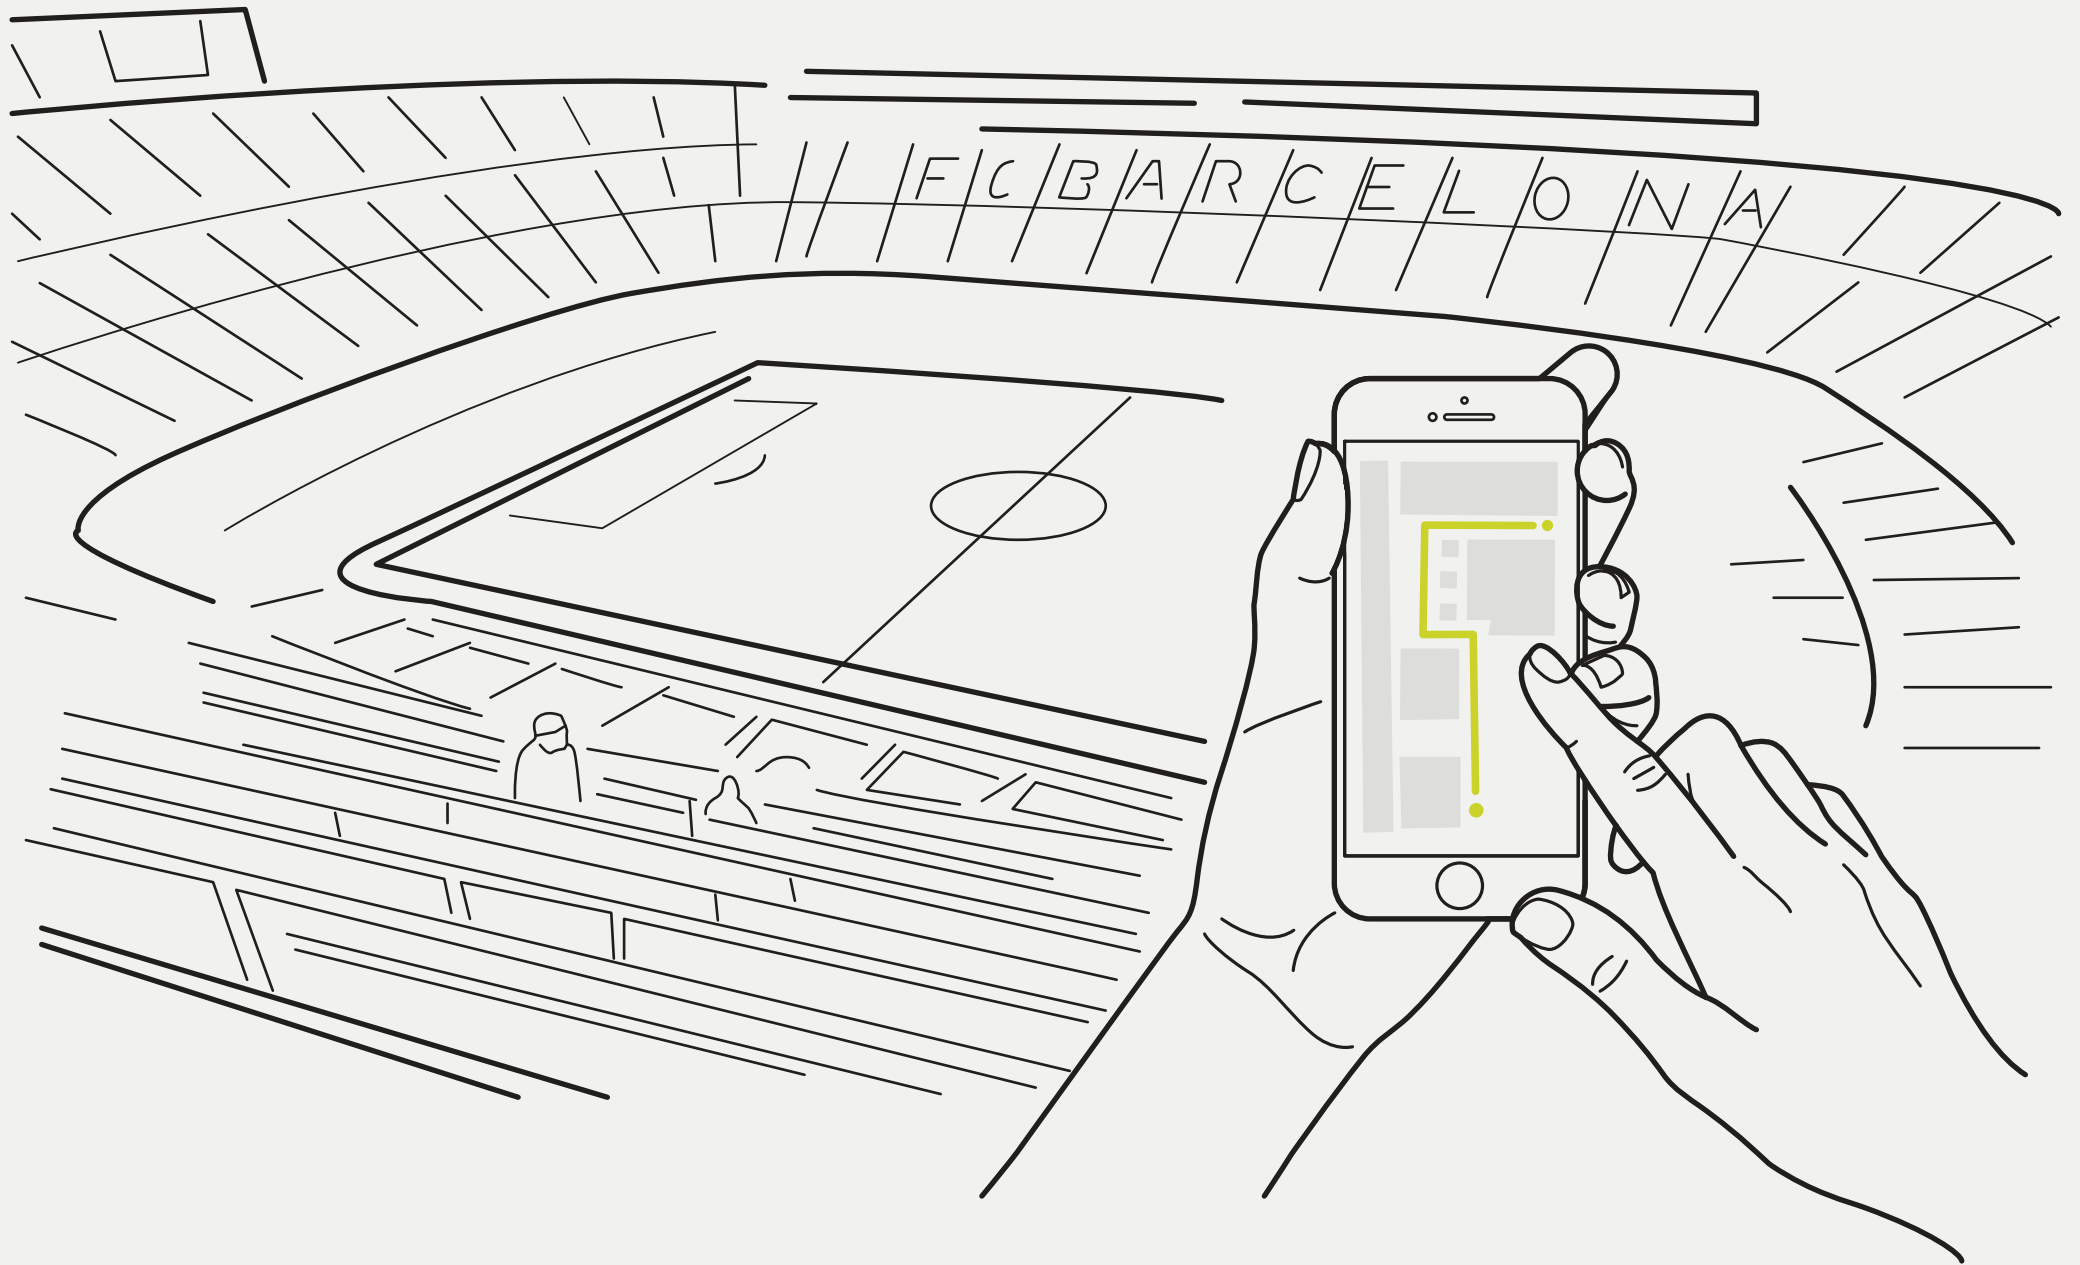

مركز الشرطة الذكية  
SMART POLICE STATION

YOU ARE CURRENTLY  
APPROACHING  
A FORBIDDEN  
AREA

PLEASE RETURN  
TO THE SAFE AREA!

Walmart \*

G  
20-18

G  
17-15

Control interface on a tablet screen. It features a yellow header bar with a central circle and two sets of horizontal lines. Below the header is a row of 20 small vertical bars. The main area contains two vertical sliders, each with a yellow dot and a horizontal bar at the bottom. To the right of the sliders are two sets of horizontal bars.