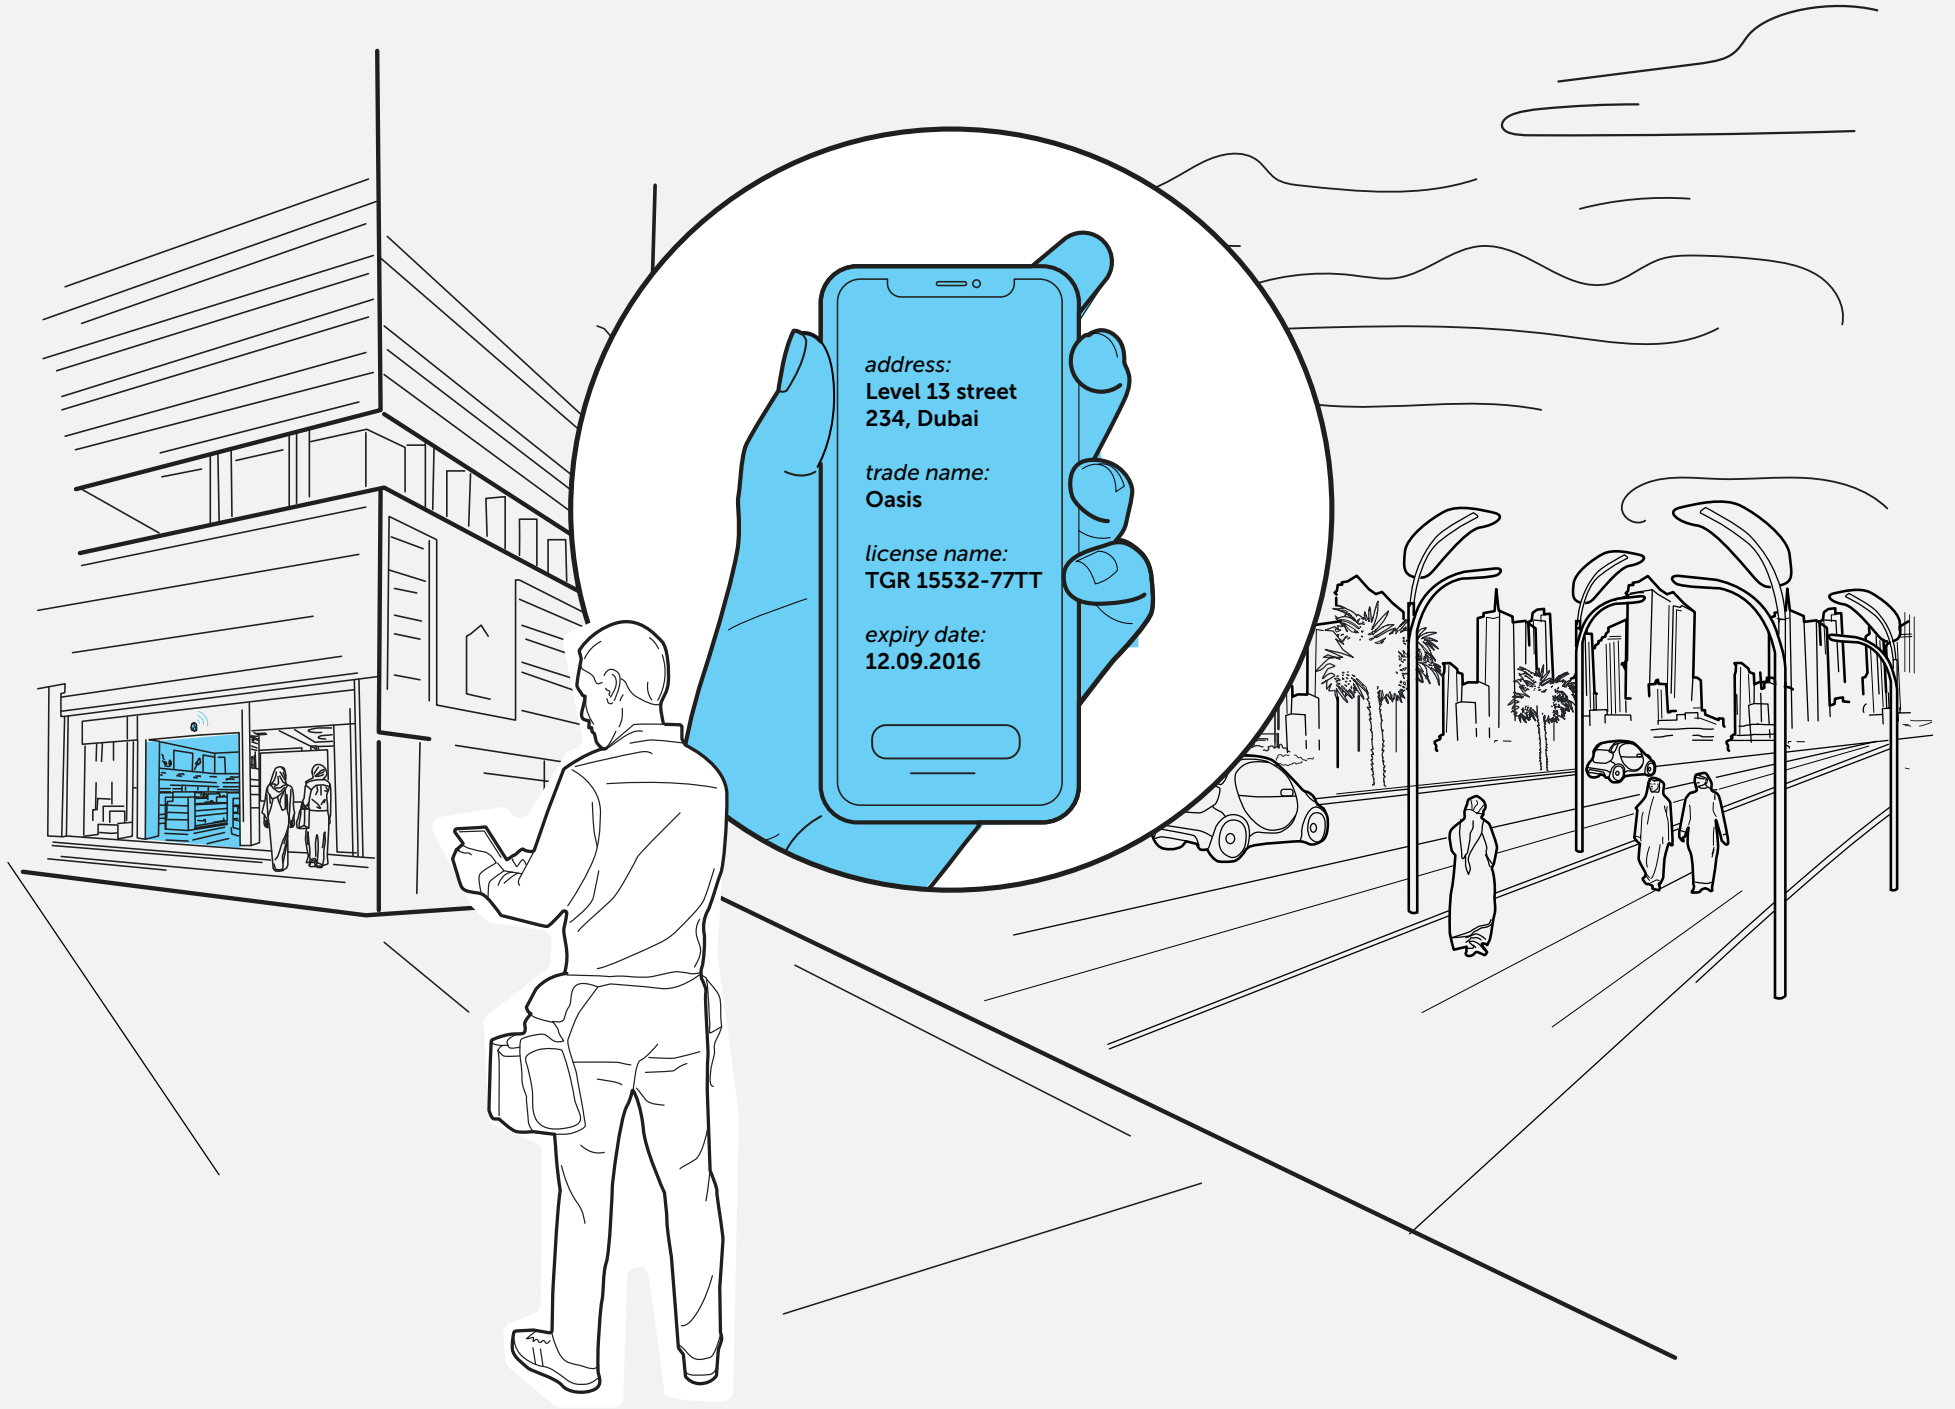

address:
**Level 13 street
234, Dubai**

trade name:
Oasis

license name:
TGR 15532-77TT

expiry date:
12.09.2016