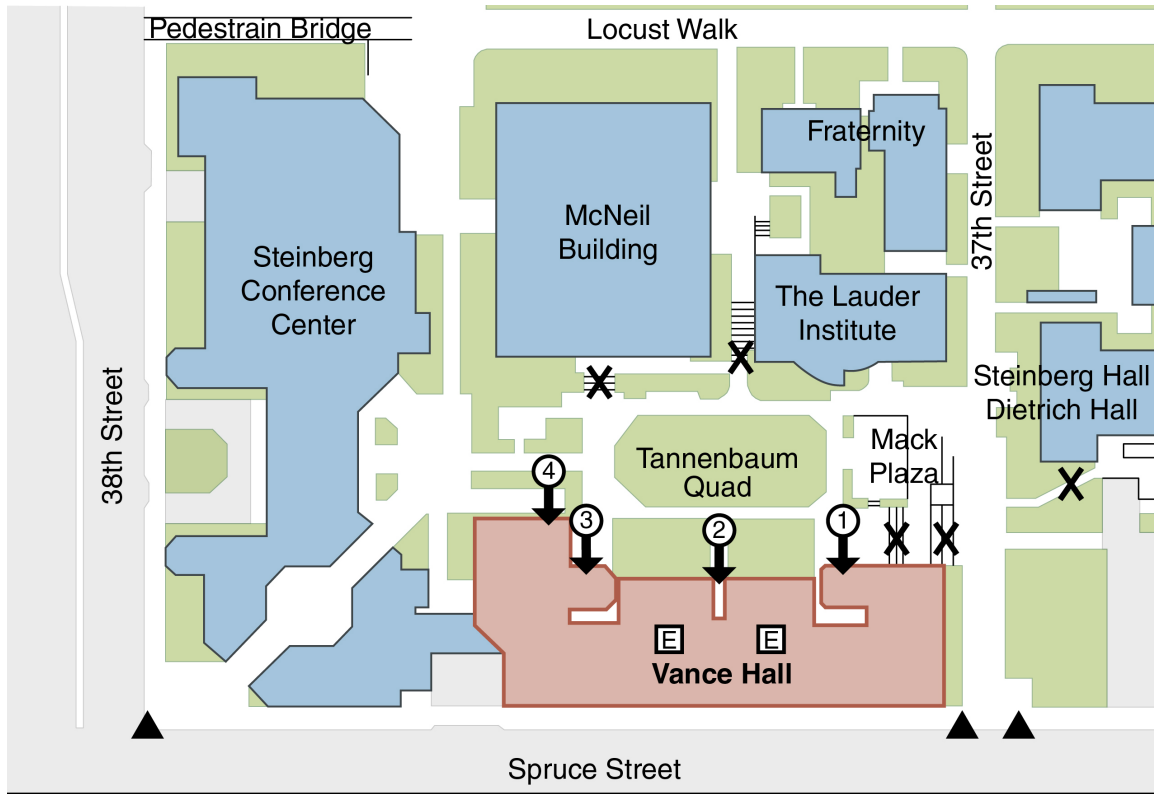

## PennAccess: Vance Hall

North

① Wheelchair Accessible Entrance  
Number corresponds to text above

Ⓔ Elevator

✕ Barrier

▲ Curb Cut

⒫ Permit Parking

P Public Parking

### Entrance Information:

3733 Spruce Street. Philadelphia. PA. 19104

1. The northeast entrance off the Tannenbaum Quadrangle is push-plate-operated and level, with an elevator located directly inside and to the right.
2. The northwest entrance off the Tannenbaum Quadrangle is level with an elevator located directly inside and to the left. The double doors are manual and open outward.
3. The middle entrance on the north side from the Tannenbaum Quadrangle is level with access to elevators down the halls to the left or right. The heavy manual double door is divided in the center by a bar and opens outward.
4. The entrance to Hoover Lounge is accessible from the Tannenbaum Quadrangle but is only open during special events. The manual door opens outward.

### Elevator Information:

- There is one elevator on the northeast side of the building.
- There is one elevator on the northwest side of the building.

**Hours:**

- Vance Hall is open Monday through Friday, 7:00 a.m. - 9:00 p.m. during the Fall and Spring Semesters.
- Weekends: The building is open from 8:00 a.m. – 5:00 p.m.
- Summer Hours: The building is open Monday through Friday, from 7:00 a.m. – 7:00 p.m.
- The building is closed on holidays.