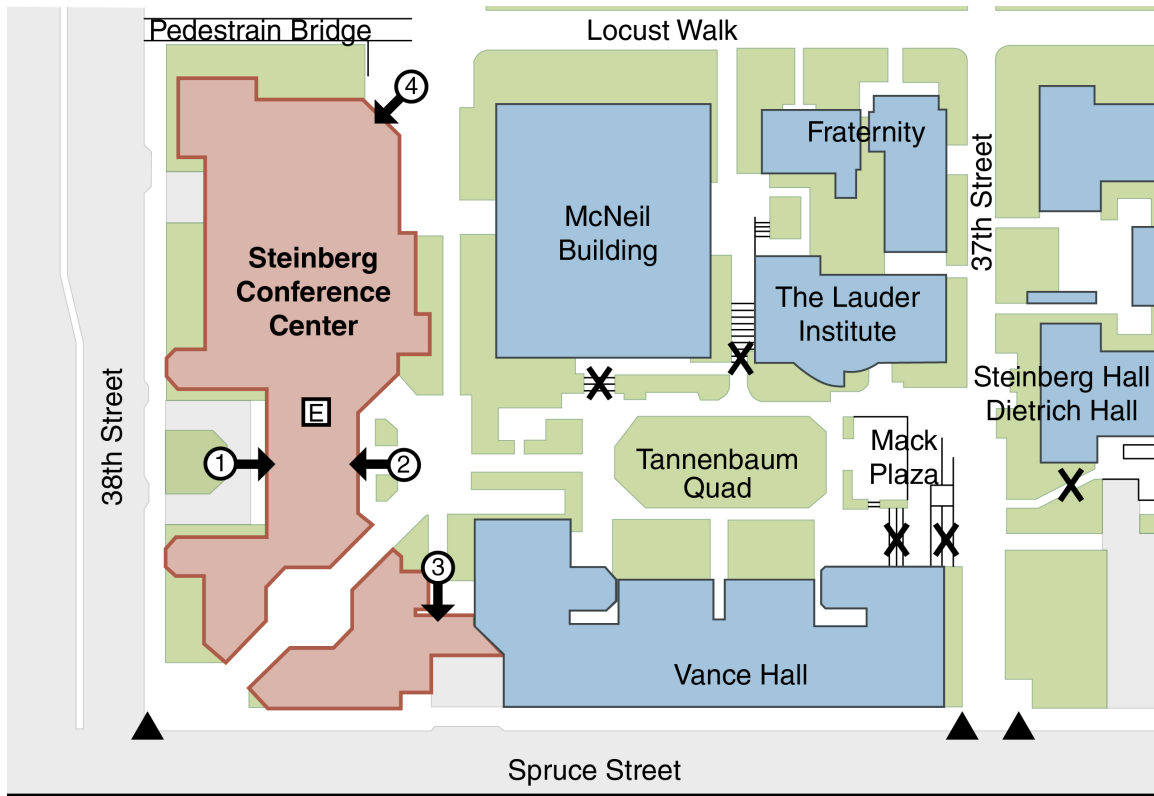

PennAccess: Steinberg Conference Center

North

Wheelchair Accessible Entrance
Number corresponds to text above

Elevator

Barrier

Permit Parking

Curb Cut

Public Parking

Entrance Information:

255 South 38th Street, Philadelphia, PA. 19104

1. Both the east and west main entrances have push-plate-operated doors.
2. The entrance from Locust Walk on the northeast of the building is level and has two pairs of manual doors which open outward.
3. There is an accessible entrance between Steinberg Conference Center and Vance Hall that enters into the MBA Pub, but the manual door is heavy, narrow, and opens outward.

Note: All exterior entrances are wheelchair accessible. The parking garage within the building has a ramp to the first floor lobby.

Elevator Information:

- There is a bank of two elevators in the middle of the building which accesses all areas of the building.

Accessible Restrooms:

- All public restrooms are accessible.

Building Information:

- The accessible guest rooms are rooms 304 and 306.

- Every conference room has an accessible route of entry, although the front or main entrance to the rooms may have stairs.
- The Aresty Institute of Executive Education is located within this building.
- Steinberg Conference Center is connected to the McNeil Building via an underground passage and service elevator.
- There is a designated accessible parking space located in the entrance driveway off 38th St.