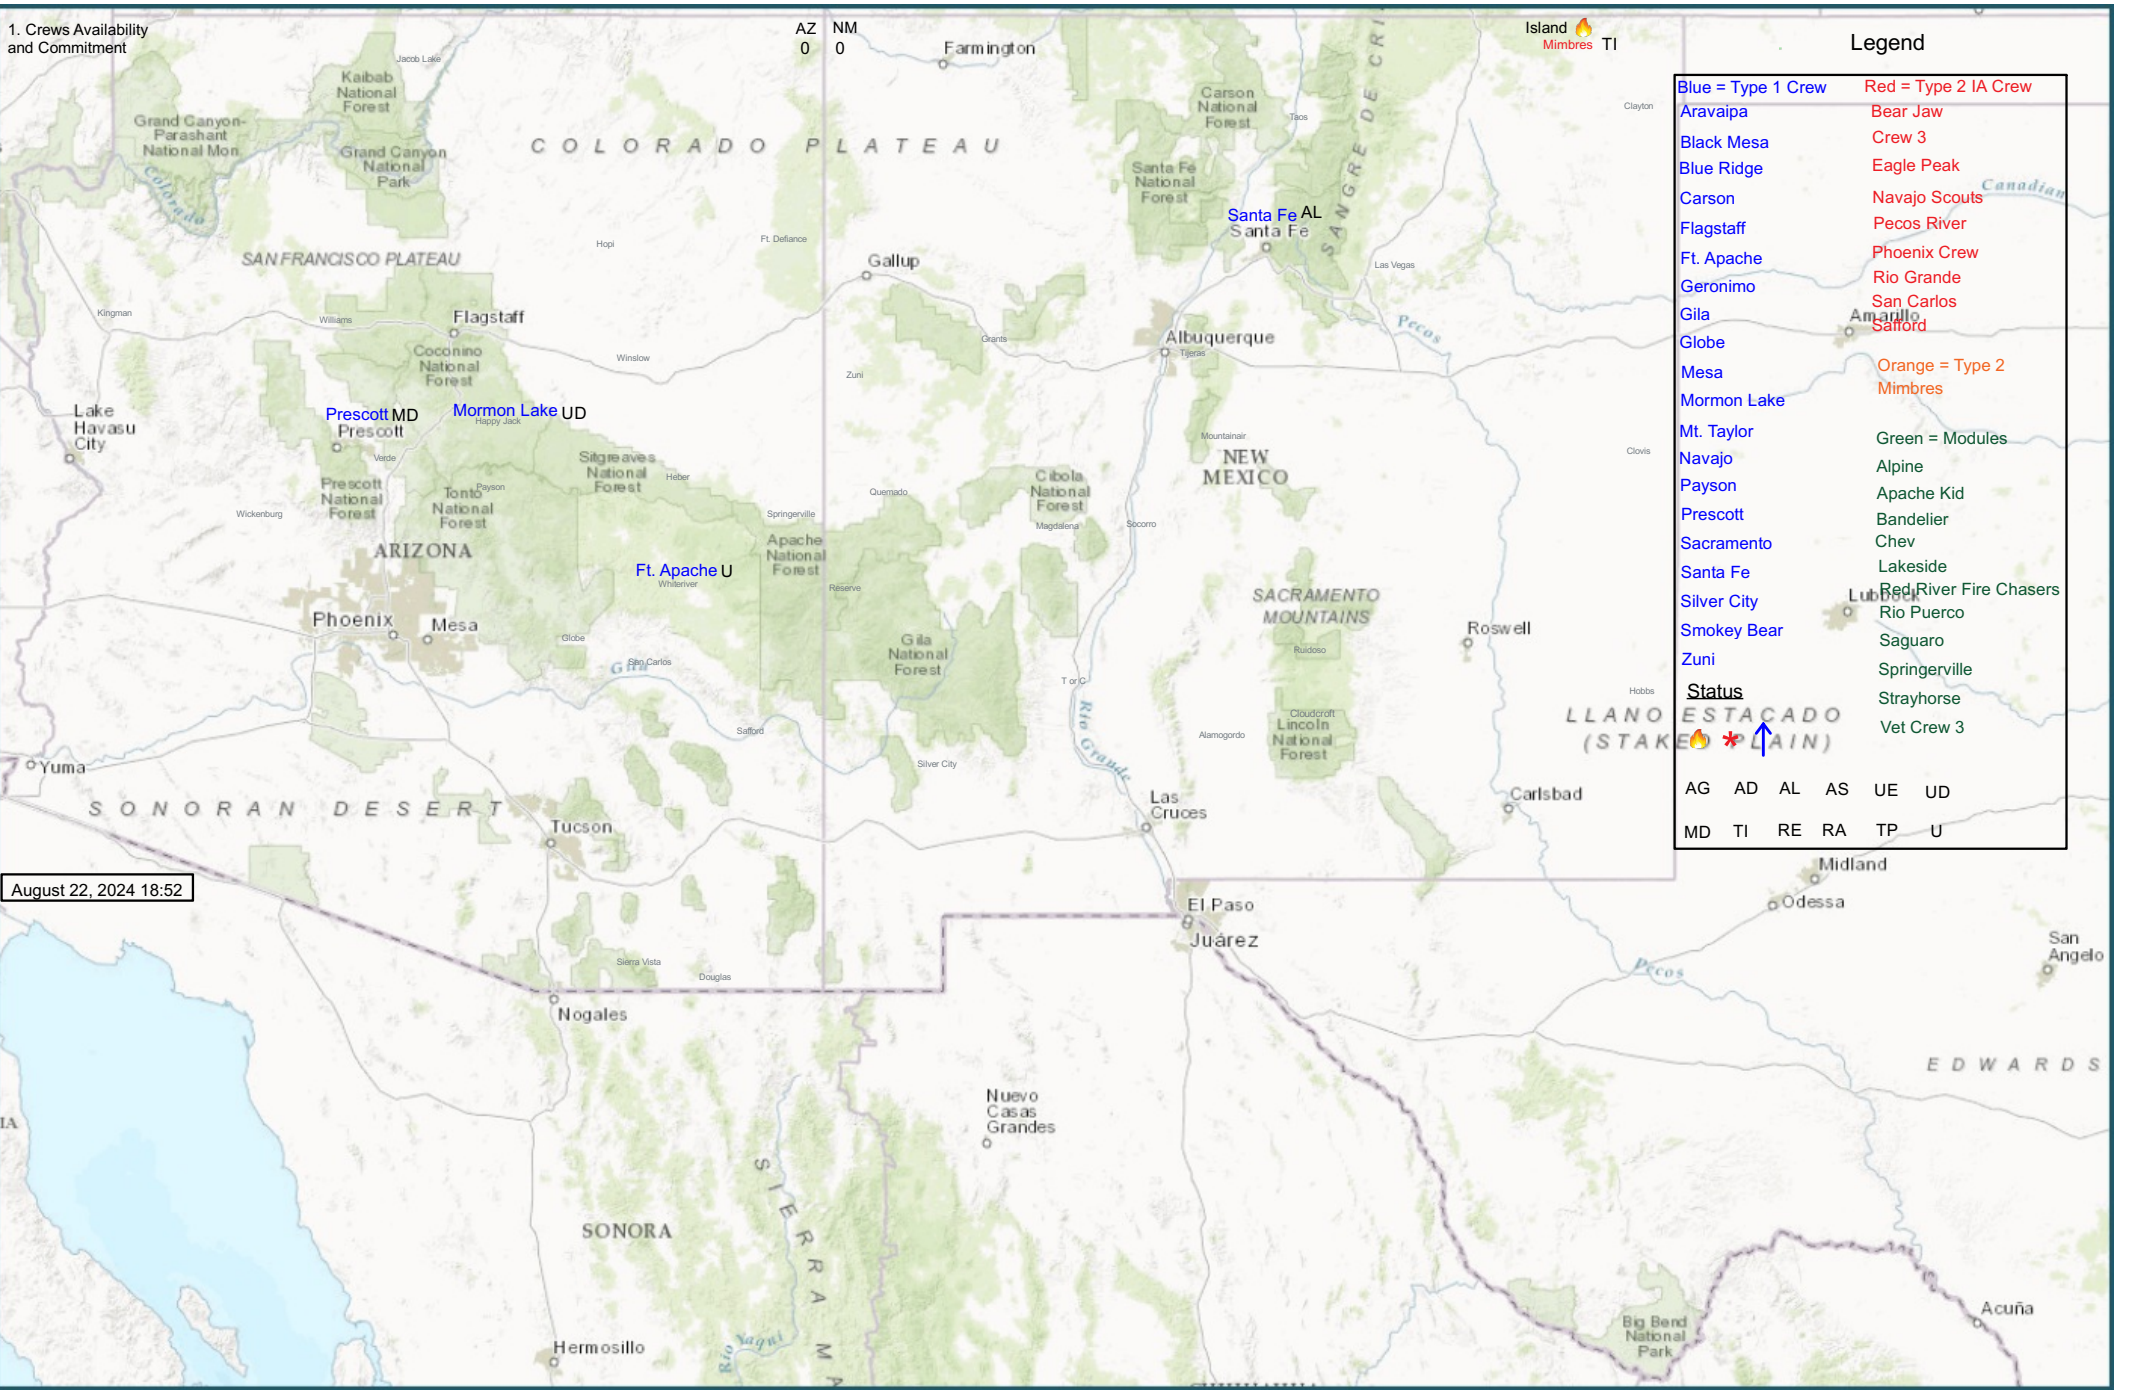

Southwest Coordination Center Resource Display Board

1. Crew Availability and Commitments
2. SWA Crews Assigned Out of Area

1. Crews Availability and Commitment

Legend

Blue = Type 1 Crew	Red = Type 2 IA Crew
Aravaipa	Bear Jaw
Black Mesa	Crew 3
Blue Ridge	Eagle Peak
Carson	Navajo Scouts
Flagstaff	Pecos River
Ft. Apache	Phoenix Crew
Geronimo	Rio Grande
Gila	San Carlos
Globe	Safford
Mesa	Orange = Type 2
Mormon Lake	Mimbres
Mt. Taylor	Green = Modules
Navajo	Alpine
Payson	Apache Kid
Prescott	Bandelier
Sacramento	Chev
Santa Fe	Lakeside
Silver City	Red River Fire Chasers
Smokey Bear	Rio Puerco
Zuni	Saguaro
Status	Springerville
🔥	Strayhorse
✳️	Vet Crew 3
⬆️	
AG AD AL AS UE UD	
MD TI RE RA TP U	

August 22, 2024 18:52

2. SWA Crews
Assigned Out of Area

Legend

- Blue = Type 1
- Red = Type 2/A
- Orange = Type 2
- Purple = Camp Crew
- Green = Module

 IARR

 Pending Travel

 Mob Enroute

 Released