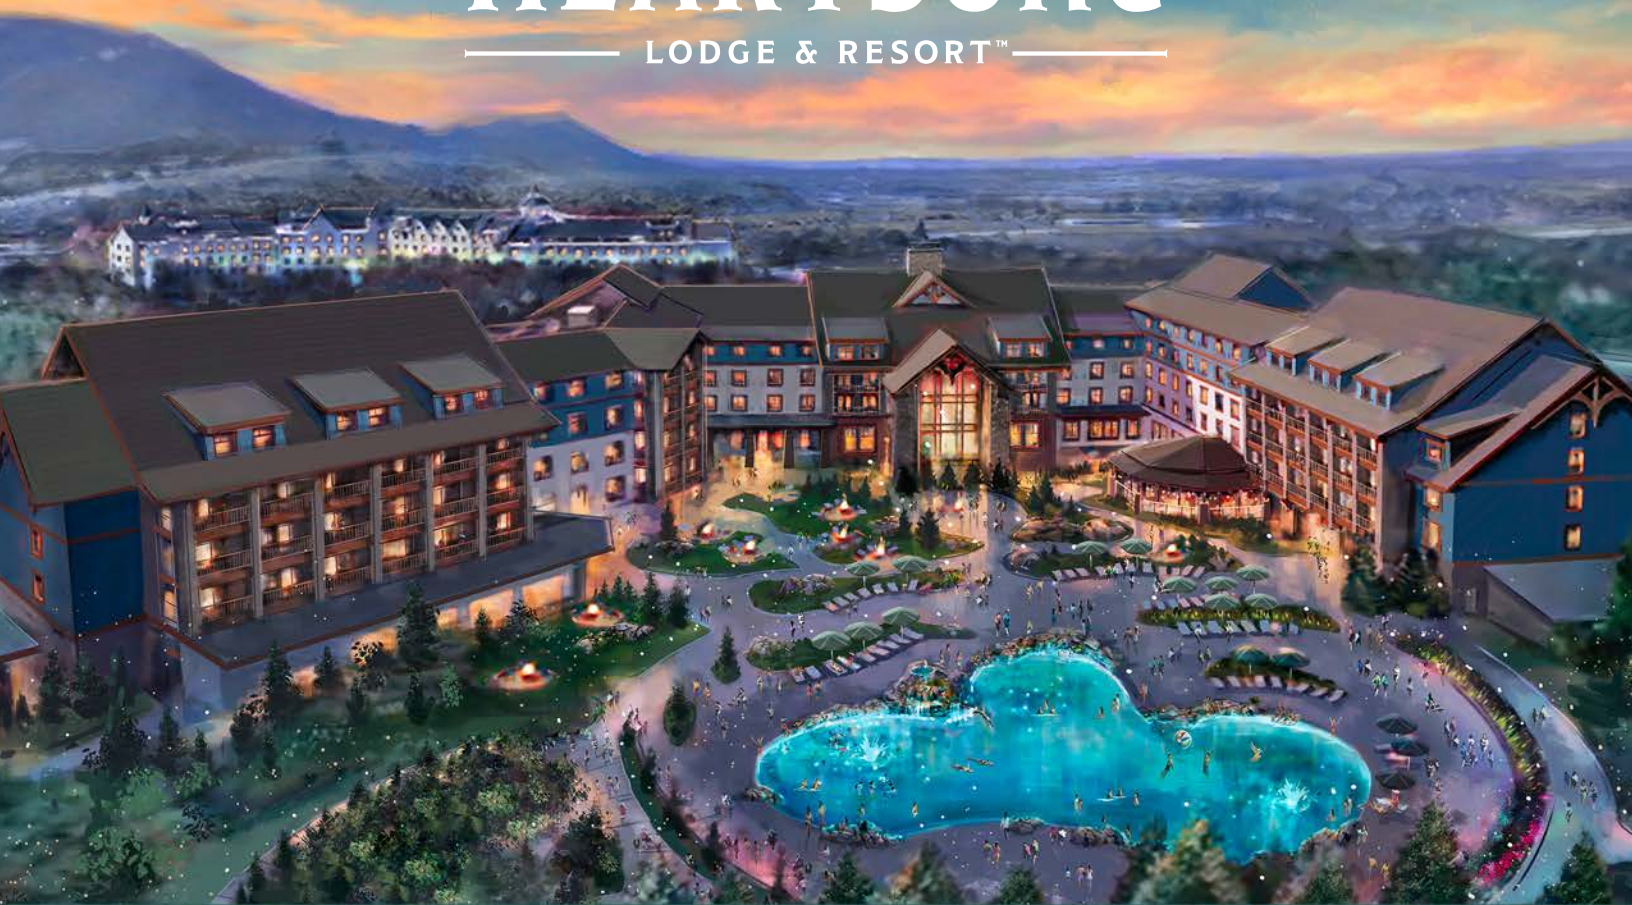

Dollywood's HEARTSONG

LODGE & RESORT™

Welcome to Dollywood's HeartSong Lodge & Resort, where Smoky Mountain beauty meets refined hospitality. HeartSong Lodge is a celebration of the place that inspires Dolly the most - the Smokies.

DOLLYWOOD.COM/HEARTSONG

Dollywood's HEARTSONG

LODGE & RESORT™

Amazing Attributes

- Dramatic 4,000 Sq. Ft. Four-Story Atrium Lobby with Lantern-Inspired Windows
- The Cove Pool & Splash Pad, Outdoor Hot Tub and Indoor Pool
- Stunning Porte-Cochere and Arrival Experience
- Four-Story Stone Fireplace
- Private Dining Room
- Camp DW Team-Building Activities and Entertainment Options
- Unique Outdoor Cove Area with Inspiring Gathering Spaces

- 7,500 Sq. Ft. HeartSong Ballroom
- 3,200 Sq.Ft. Inspiration Ballroom
- Ample Pre-Function Space
- 10-seat Boardroom
- Spacious Outdoor Event Lawn

Retail & Culinary Experiences

- Honeysuckle & Pine A Storied Goods Mercantile
- 195-Seat Signature Restaurant & Lounge
- 40-Seat Private Dining Room
- Songbird Market Grab & Go