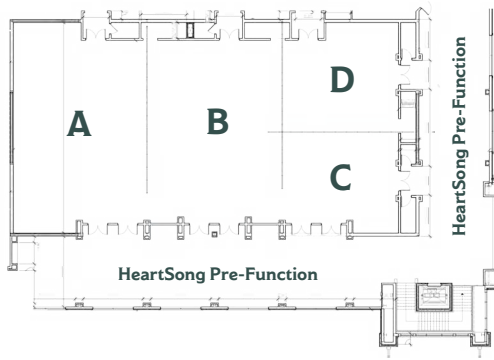

302 Rooms and Suites

- Rooms and Suites with Balconies
- Family Suites
- Themed Family Suites
- Hospitality Suites Designed for Intimate Groups and Events

HeartSong Event Center with 26,000 Sq. Ft. of Flexible Indoor and Outdoor Space

- 7,500 Sq. Ft. HeartSong Ballroom
- 3,200 Sq.Ft. Inspiration Ballroom
- Ample Pre-Function Space
- 10-seat Boardroom
- Spacious Outdoor Event Lawn

Retail & Culinary Experiences

- Honeysuckle & Pine A Storied Goods Mercantile
- 195-Seat Signature Restaurant & Lounge
- 40-Seat Private Dining Room
- Songbird Market Grab & Go

HeartSong Ballroom

Inspiration Ballroom

Meeting Space	Sq Footage	Rounds of 10	Classroom	Theatre	Reception	8x8 Booth
Upper Floor						
HeartSong Ballroom	7241	470	400	600	700	68
HeartSong AB	5003	340	275	450	480	47
HeartSong BCD	4692	290	260	400	455	44
HeartSong CD	2236	130	125	170	215	21
HeartSong A	2547	180	140	210	240	24
HeartSong B	2456	160	135	190	240	23
HeartSong C	1073	60	60	80	100	10
HeartSong D	1163	70	65	90	115	11
HeartSong Pre-function	3835					
Lower Floor						
Inspiration Ballroom	3151	210	170	275	300	30
Inspiration Ballroom A	1575	100	85	125	150	15
Inspiration Ballroom B	1575	100	85	125	150	15
Inspiration CD	958	60	50	75	90	8
Inspiration C	479	30	25	40	45	4
Inspiration D	479	30	25	40	45	4
Inspiration Pre-function	2915					
Private Dining Combined	2016				80	
Private Dining A	1076				50	
Private Dining B	941				30	
Chestnut Boardroom	427					
The Event Lawn	4443					
The Breezeway	4578					
The Back Porch	1060					