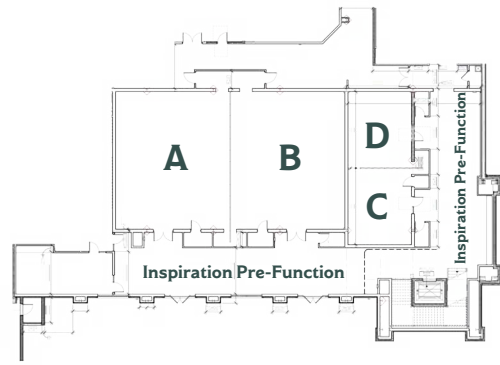

Inspiration Ballroom

Meeting Space	Sq Footage	Rounds of 10	Classroom	Theatre	Reception	8x8 Booth
Upper Floor						
HeartSong Ballroom	7241	470	400	600	700	68
HeartSong AB	5003	340	275	450	480	47
HeartSong BCD	4692	290	260	400	455	44
HeartSong CD	2236	130	125	170	215	21
HeartSong A	2547	180	140	210	240	24
HeartSong B	2456	160	135	190	240	23
HeartSong C	1073	60	60	80	100	10
HeartSong D	1163	70	65	90	115	11
HeartSong Pre-function	3835					
Lower Floor						
Inspiration Ballroom	3151	210	170	275	300	30
Inspiration Ballroom A	1575	100	85	125	150	15
Inspiration Ballroom B	1575	100	85	125	150	15
Inspiration CD	958	60	50	75	90	8
Inspiration C	479	30	25	40	45	4
Inspiration D	479	30	25	40	45	4
Inspiration Pre-function	2915					
Private Dining Combined	2016				80	
Private Dining A	1076				50	
Private Dining B	941				30	
Chestnut Boardroom	427					
The Event Lawn	4443					
The Breezeway	4578					
The Back Porch	1060