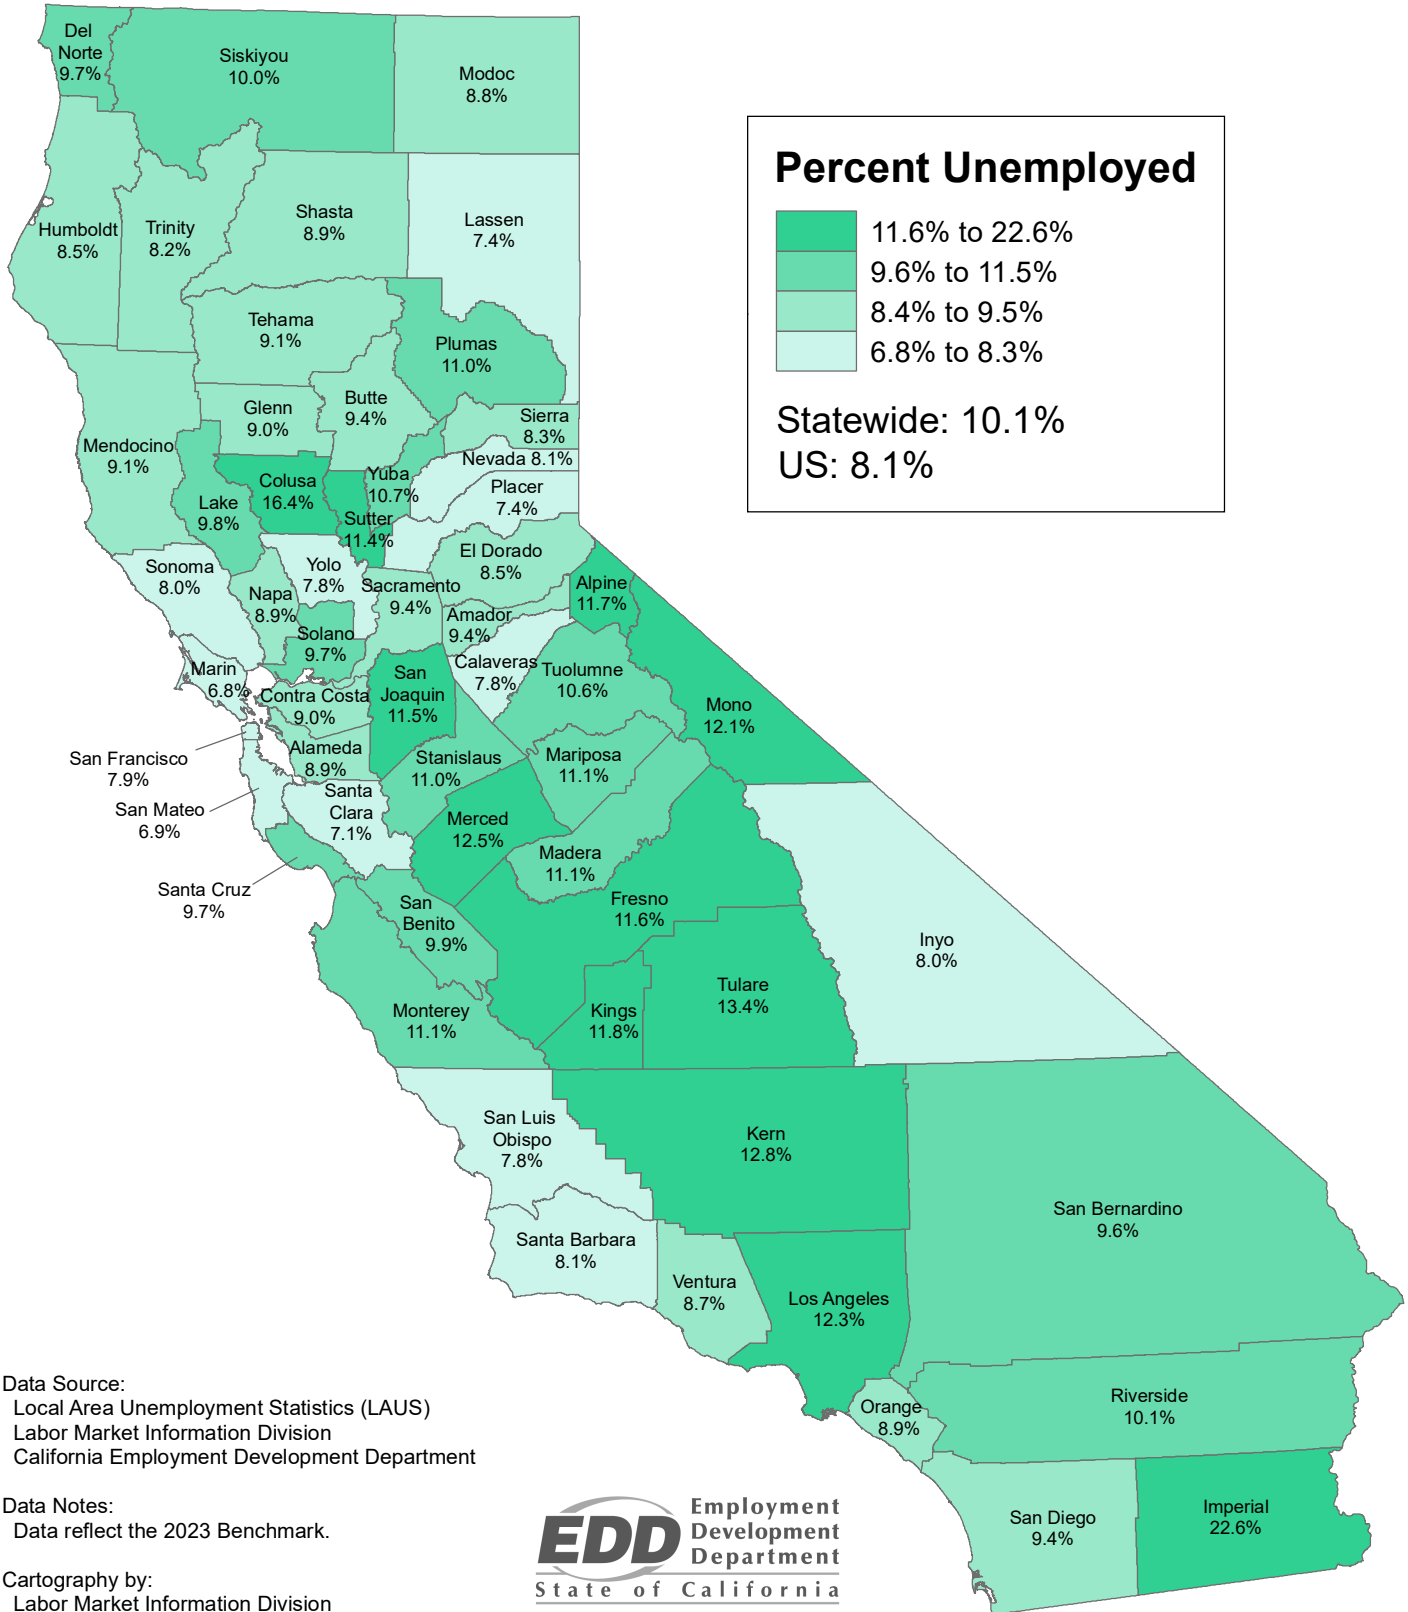

County Unemployment Rates 2020 Annual Average (Not Seasonally Adjusted)

Data Source:
Local Area Unemployment Statistics (LAUS)
Labor Market Information Division
California Employment Development Department