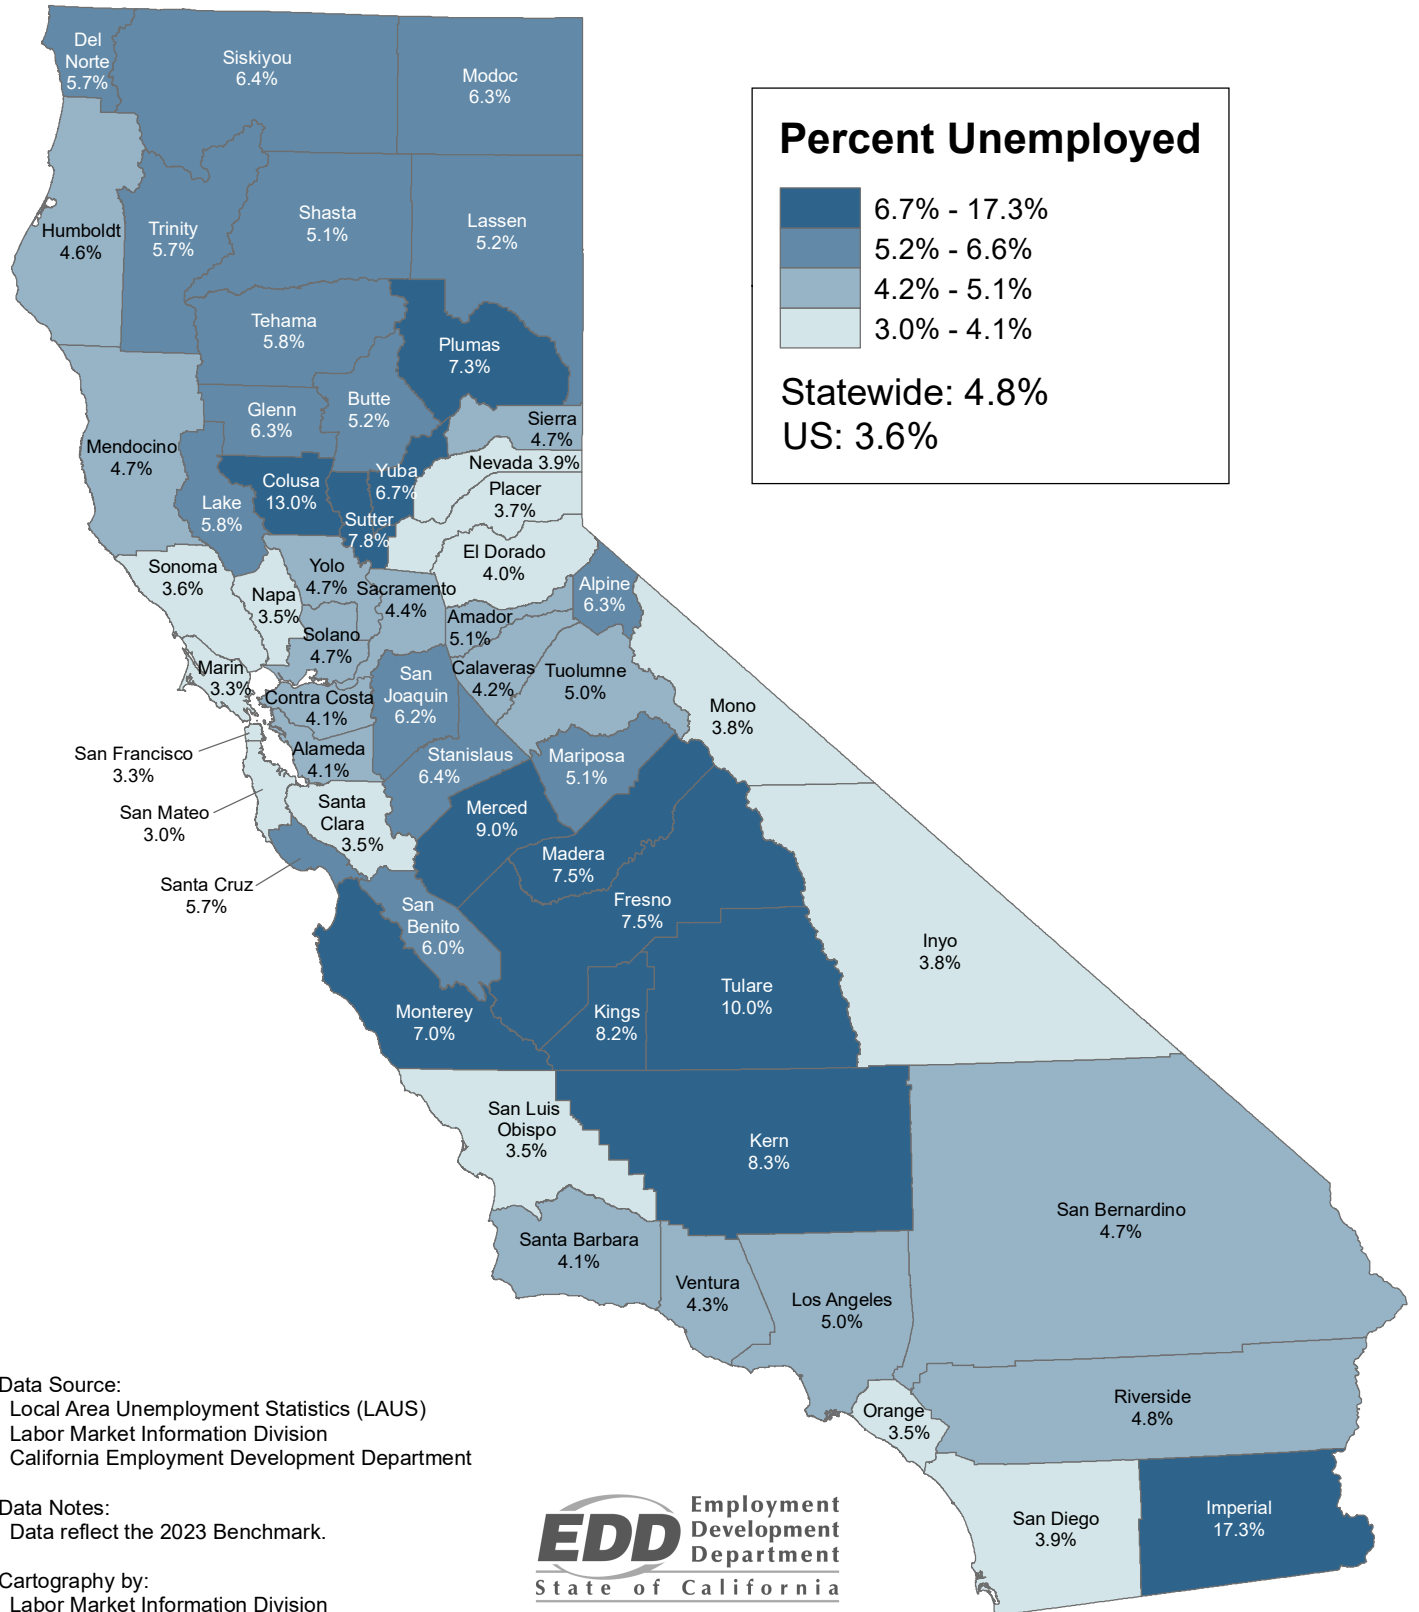

# County Unemployment Rates 2023 Annual Average (Not Seasonally Adjusted)

Data Source:  
Local Area Unemployment Statistics (LAUS)  
Labor Market Information Division  
California Employment Development Department