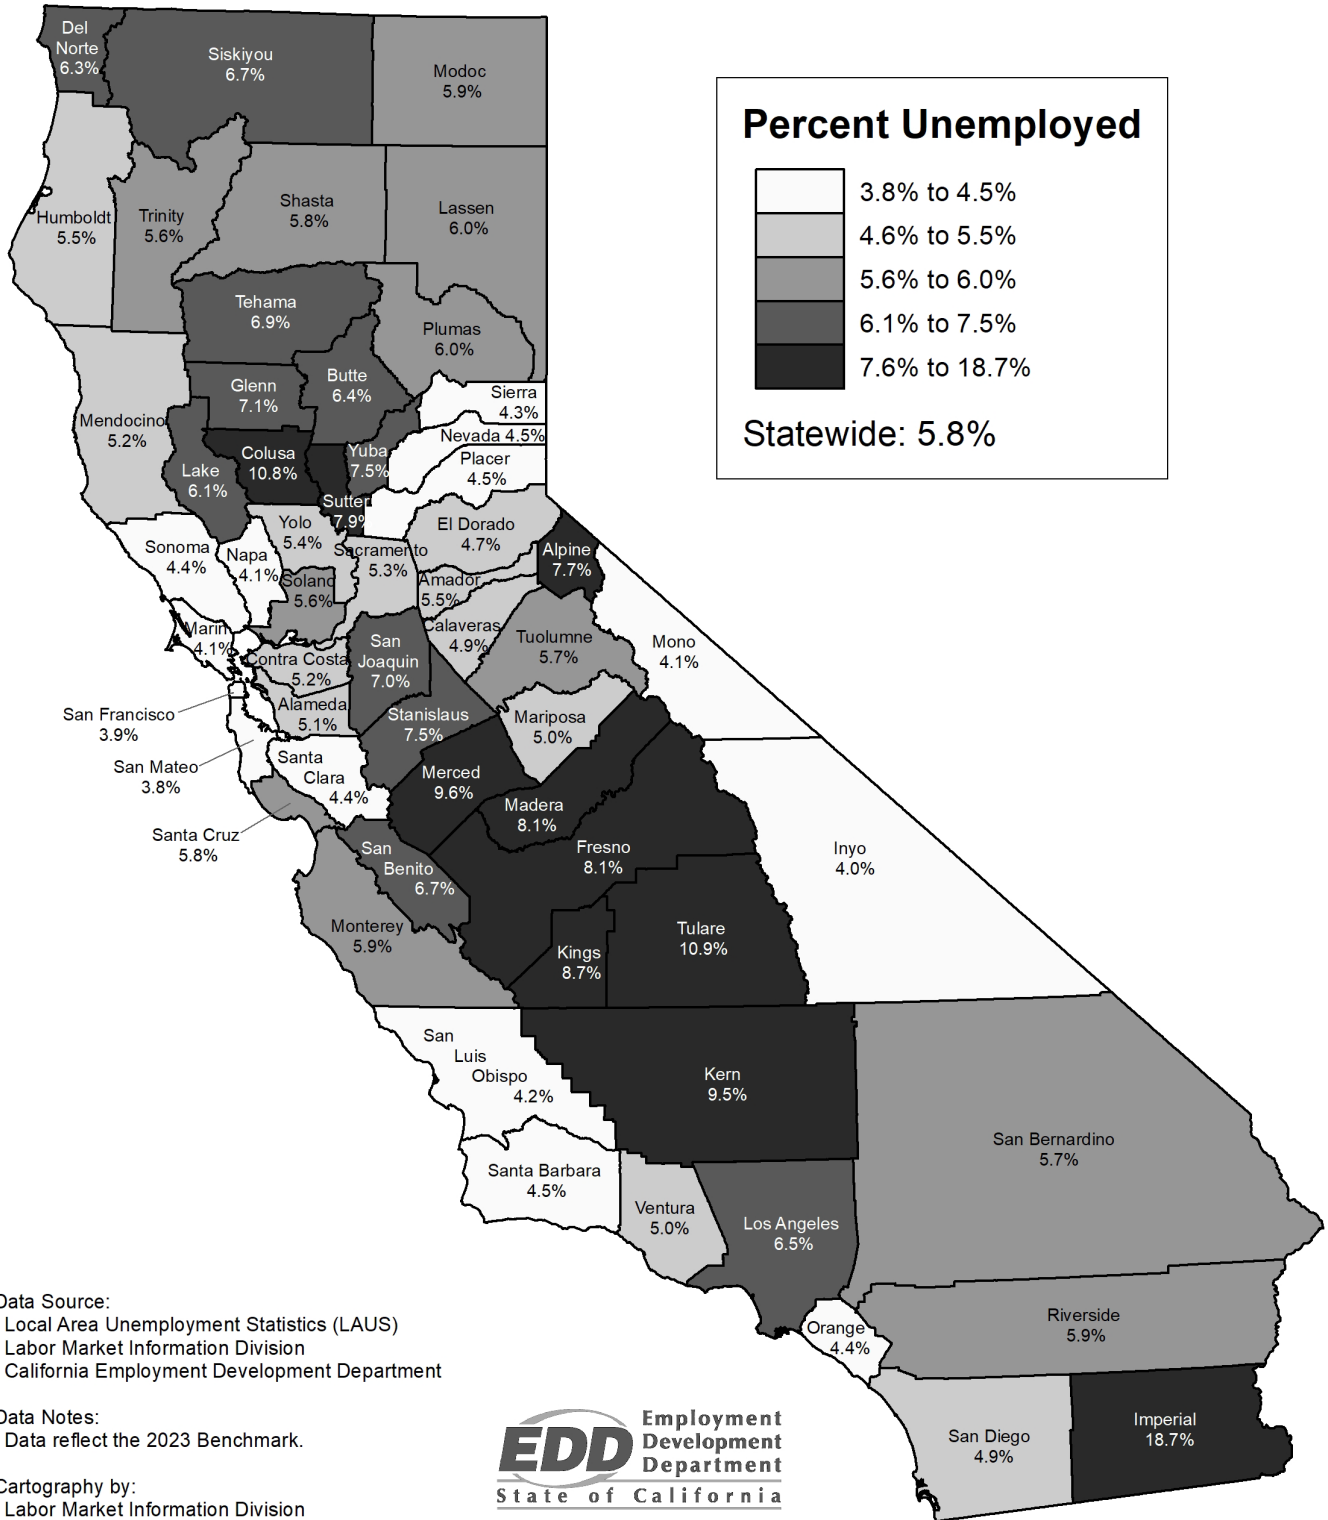

Maps of Unemployment Rates and Jobs JULY 2024

California

Map Title

County Unemployment Rates

Year-over Change in County Unemployment Rates

Nonfarm Jobs Among California Areas

Year-over Change in Nonfarm Jobs Among California Areas

County Unemployment Rates

July 2024 (Not Seasonally Adjusted)

Percent Unemployed

- 3.8% to 4.5%
- 4.6% to 5.5%
- 5.6% to 6.0%
- 6.1% to 7.5%
- 7.6% to 18.7%

Statewide: 5.8%

Data Source:
Local Area Unemployment Statistics (LAUS)
Labor Market Information Division
California Employment Development Department