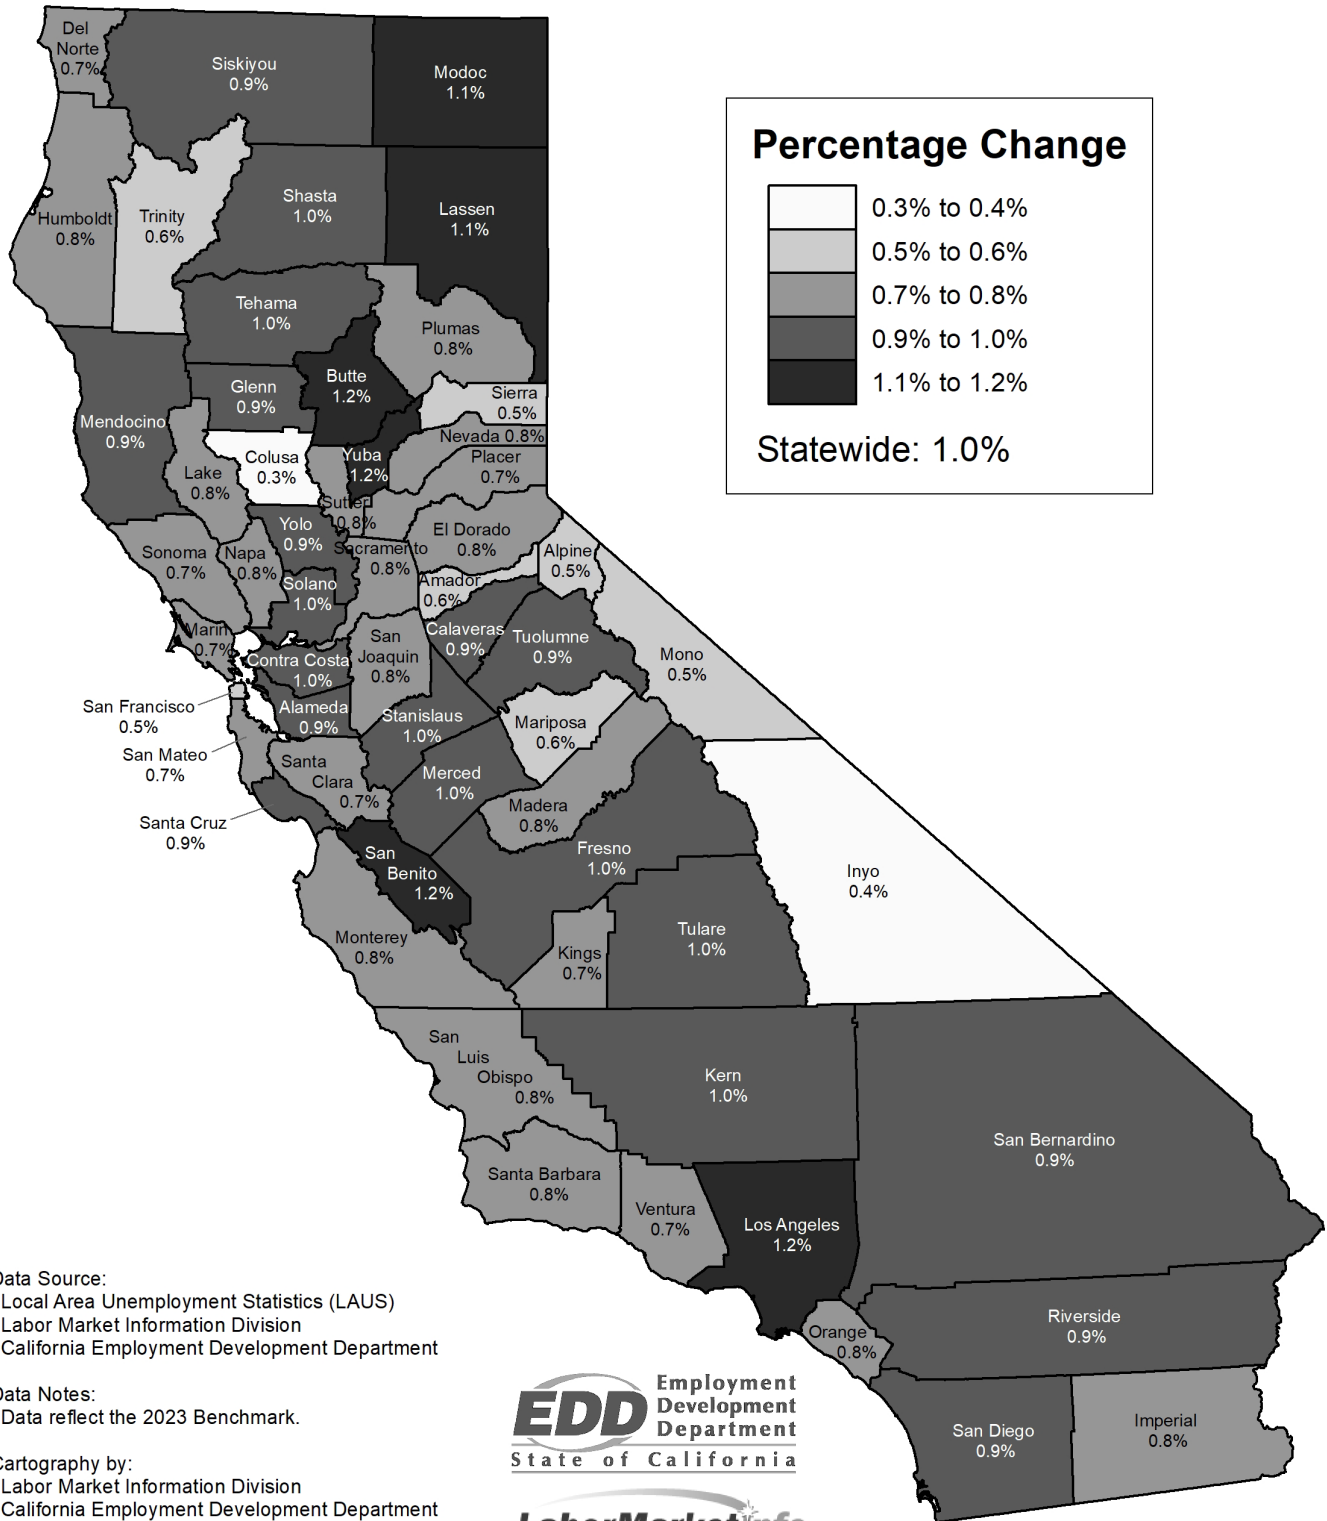

Year Over Change in County Unemployment Rates

July 2024 (Not Seasonally Adjusted)

Data Source:
Local Area Unemployment Statistics (LAUS)
Labor Market Information Division
California Employment Development Department

Data Notes:
Data reflect the 2023 Benchmark.

Cartography by:
Labor Market Information Division
California Employment Development Department
<http://www.labormarketinfo.edd.ca.gov>
August 2024

EDD Employment
Development
Department
State of California

LaborMarketInfo