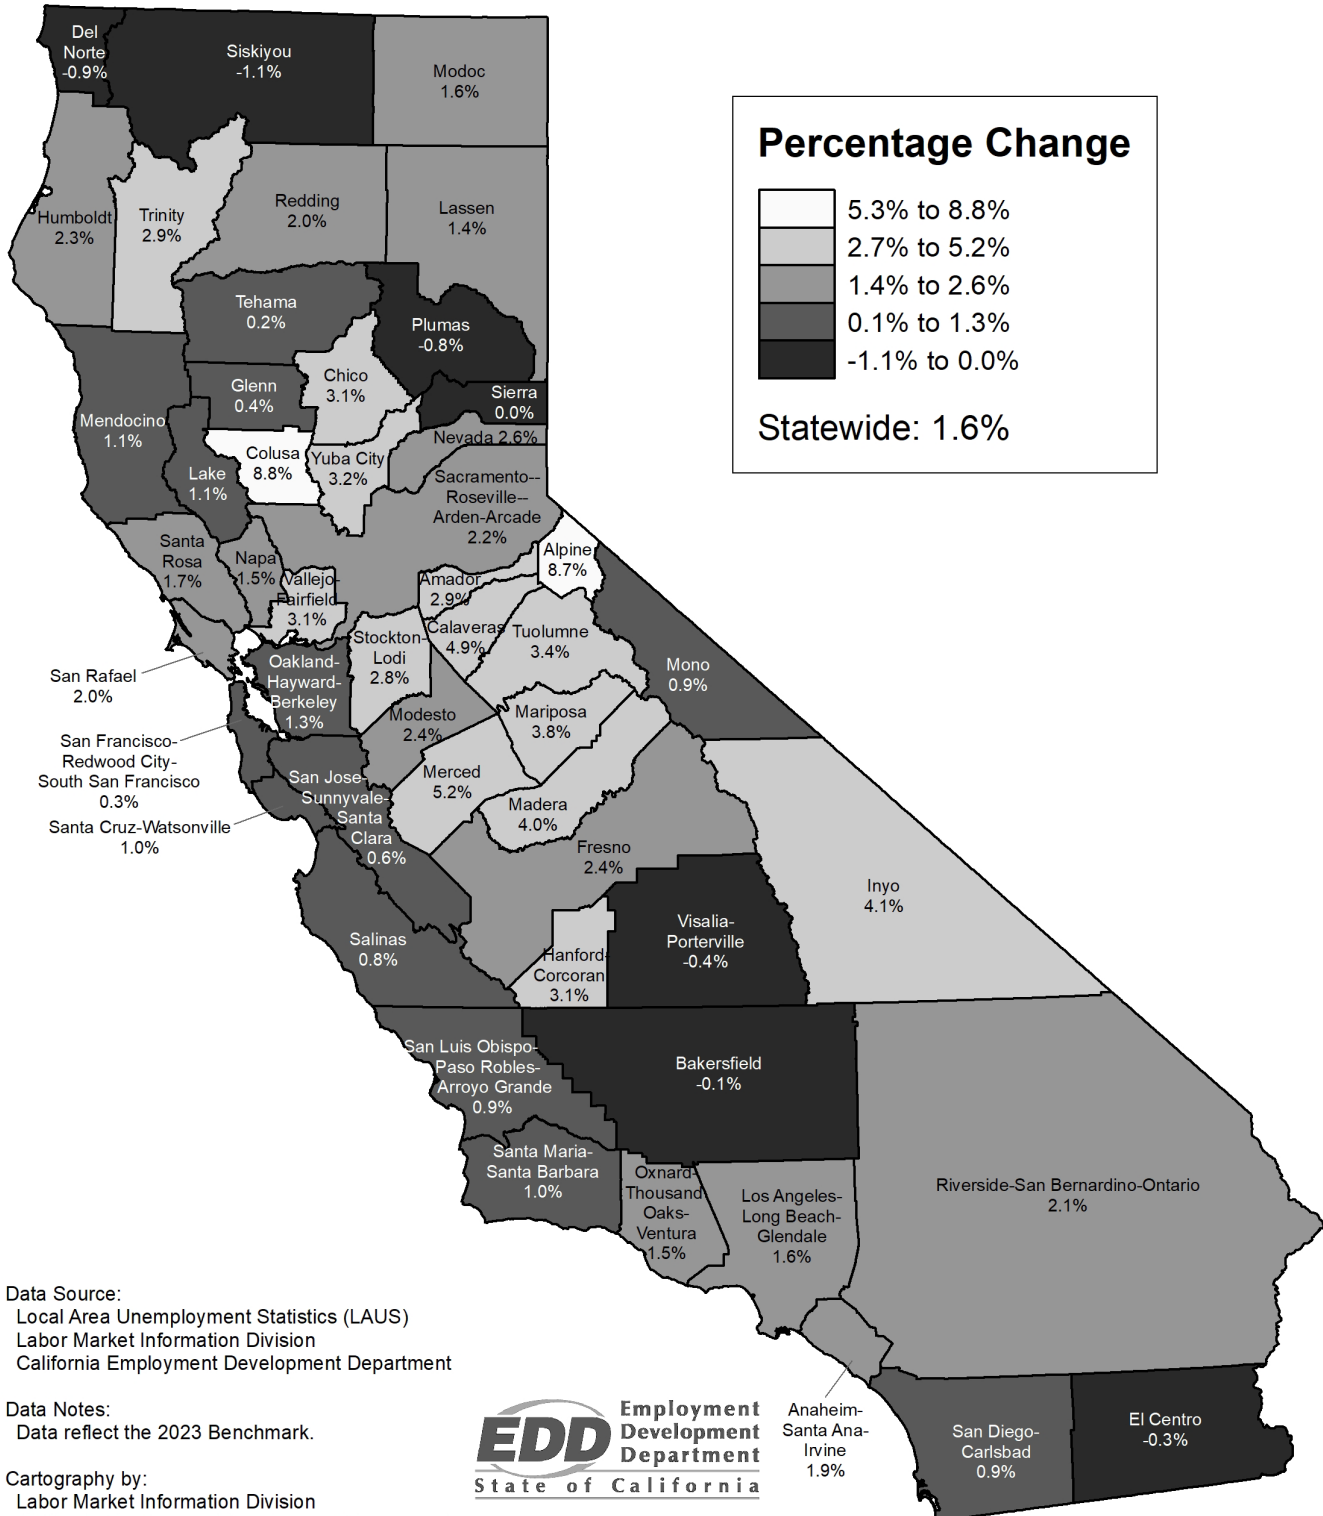

Year Over Change in Nonfarm Jobs Among California Areas

July 2024 (Preliminary, Not Seasonally Adjusted)

Data Source:
Local Area Unemployment Statistics (LAUS)
Labor Market Information Division
California Employment Development Department

Data Notes:
Data reflect the 2023 Benchmark.

Cartography by:
Labor Market Information Division
California Employment Development Department
<http://www.labormarketinfo.edd.ca.gov>
August 2024