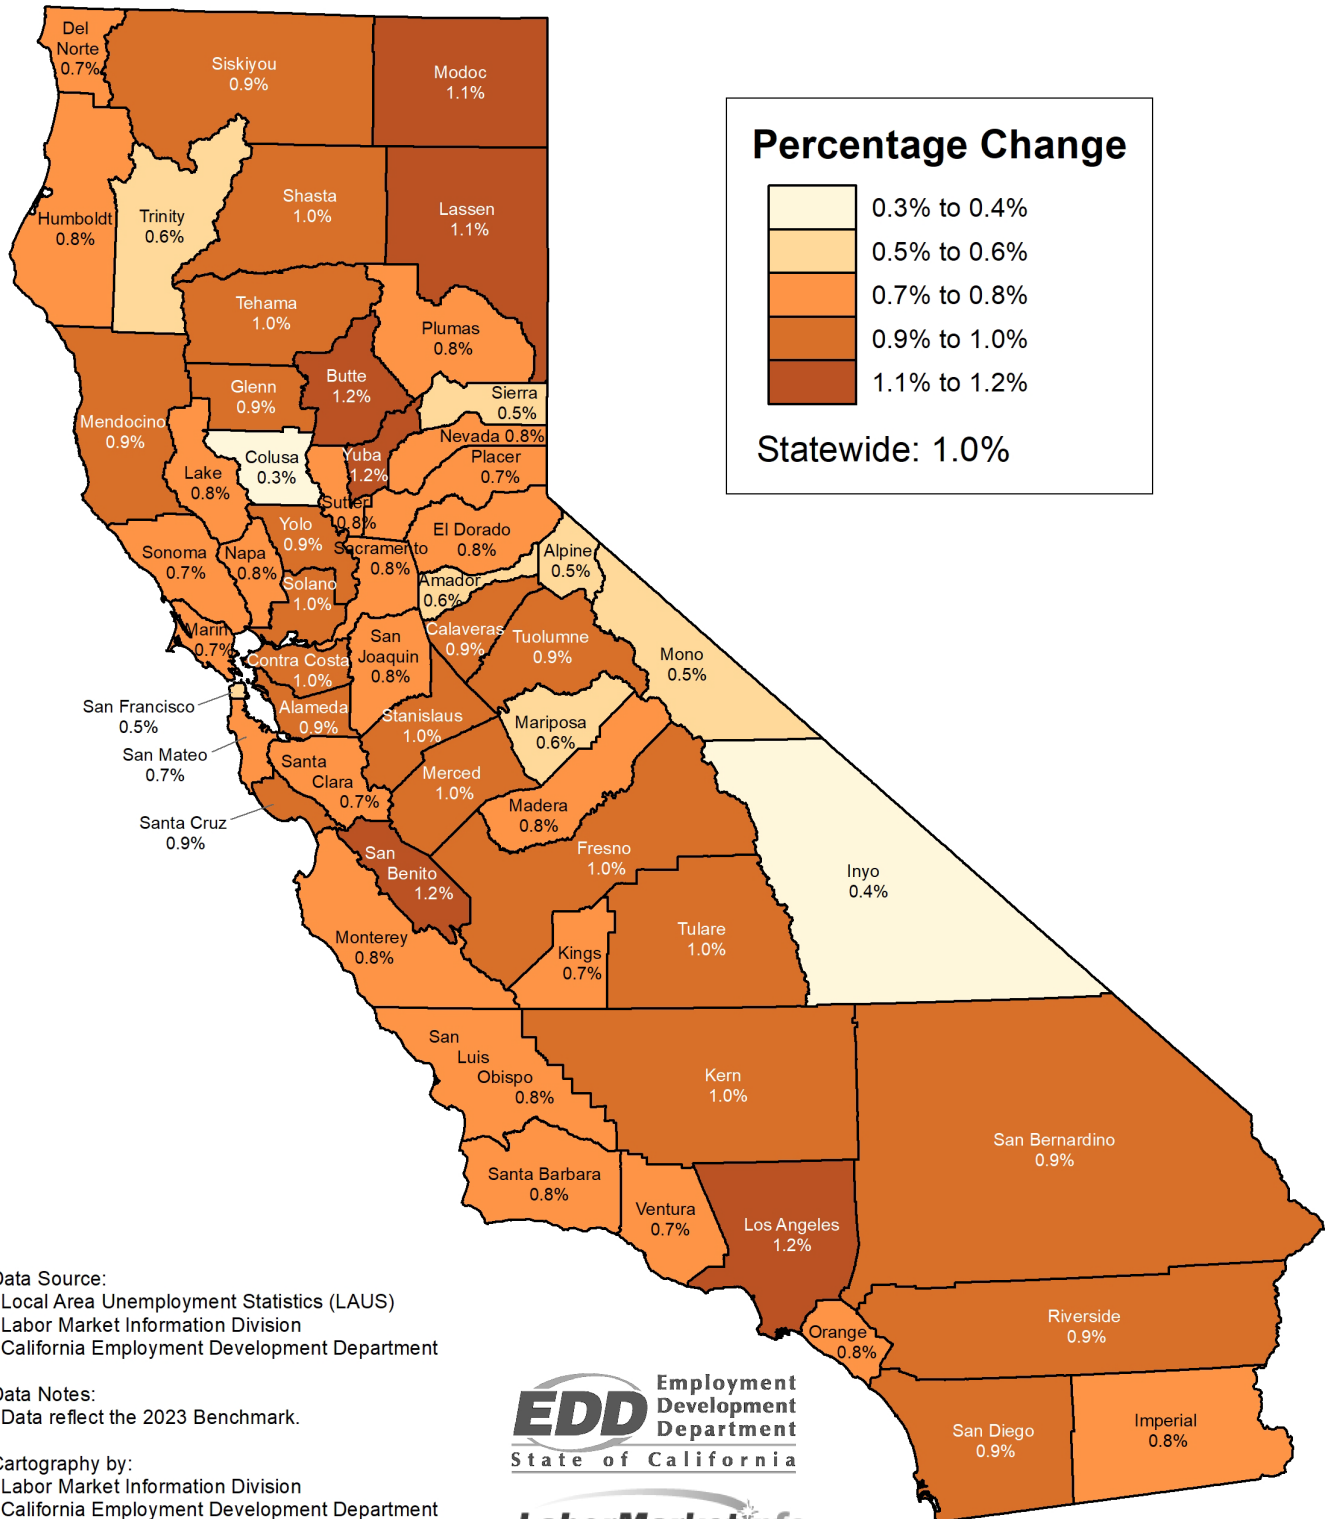

Year Over Change in County Unemployment Rates

July 2024 (Not Seasonally Adjusted)

Data Source:
Local Area Unemployment Statistics (LAUS)
Labor Market Information Division
California Employment Development Department

Data Notes:
Data reflect the 2023 Benchmark.

Cartography by:
Labor Market Information Division
California Employment Development Department
<http://www.labormarketinfo.edd.ca.gov>
August 2024