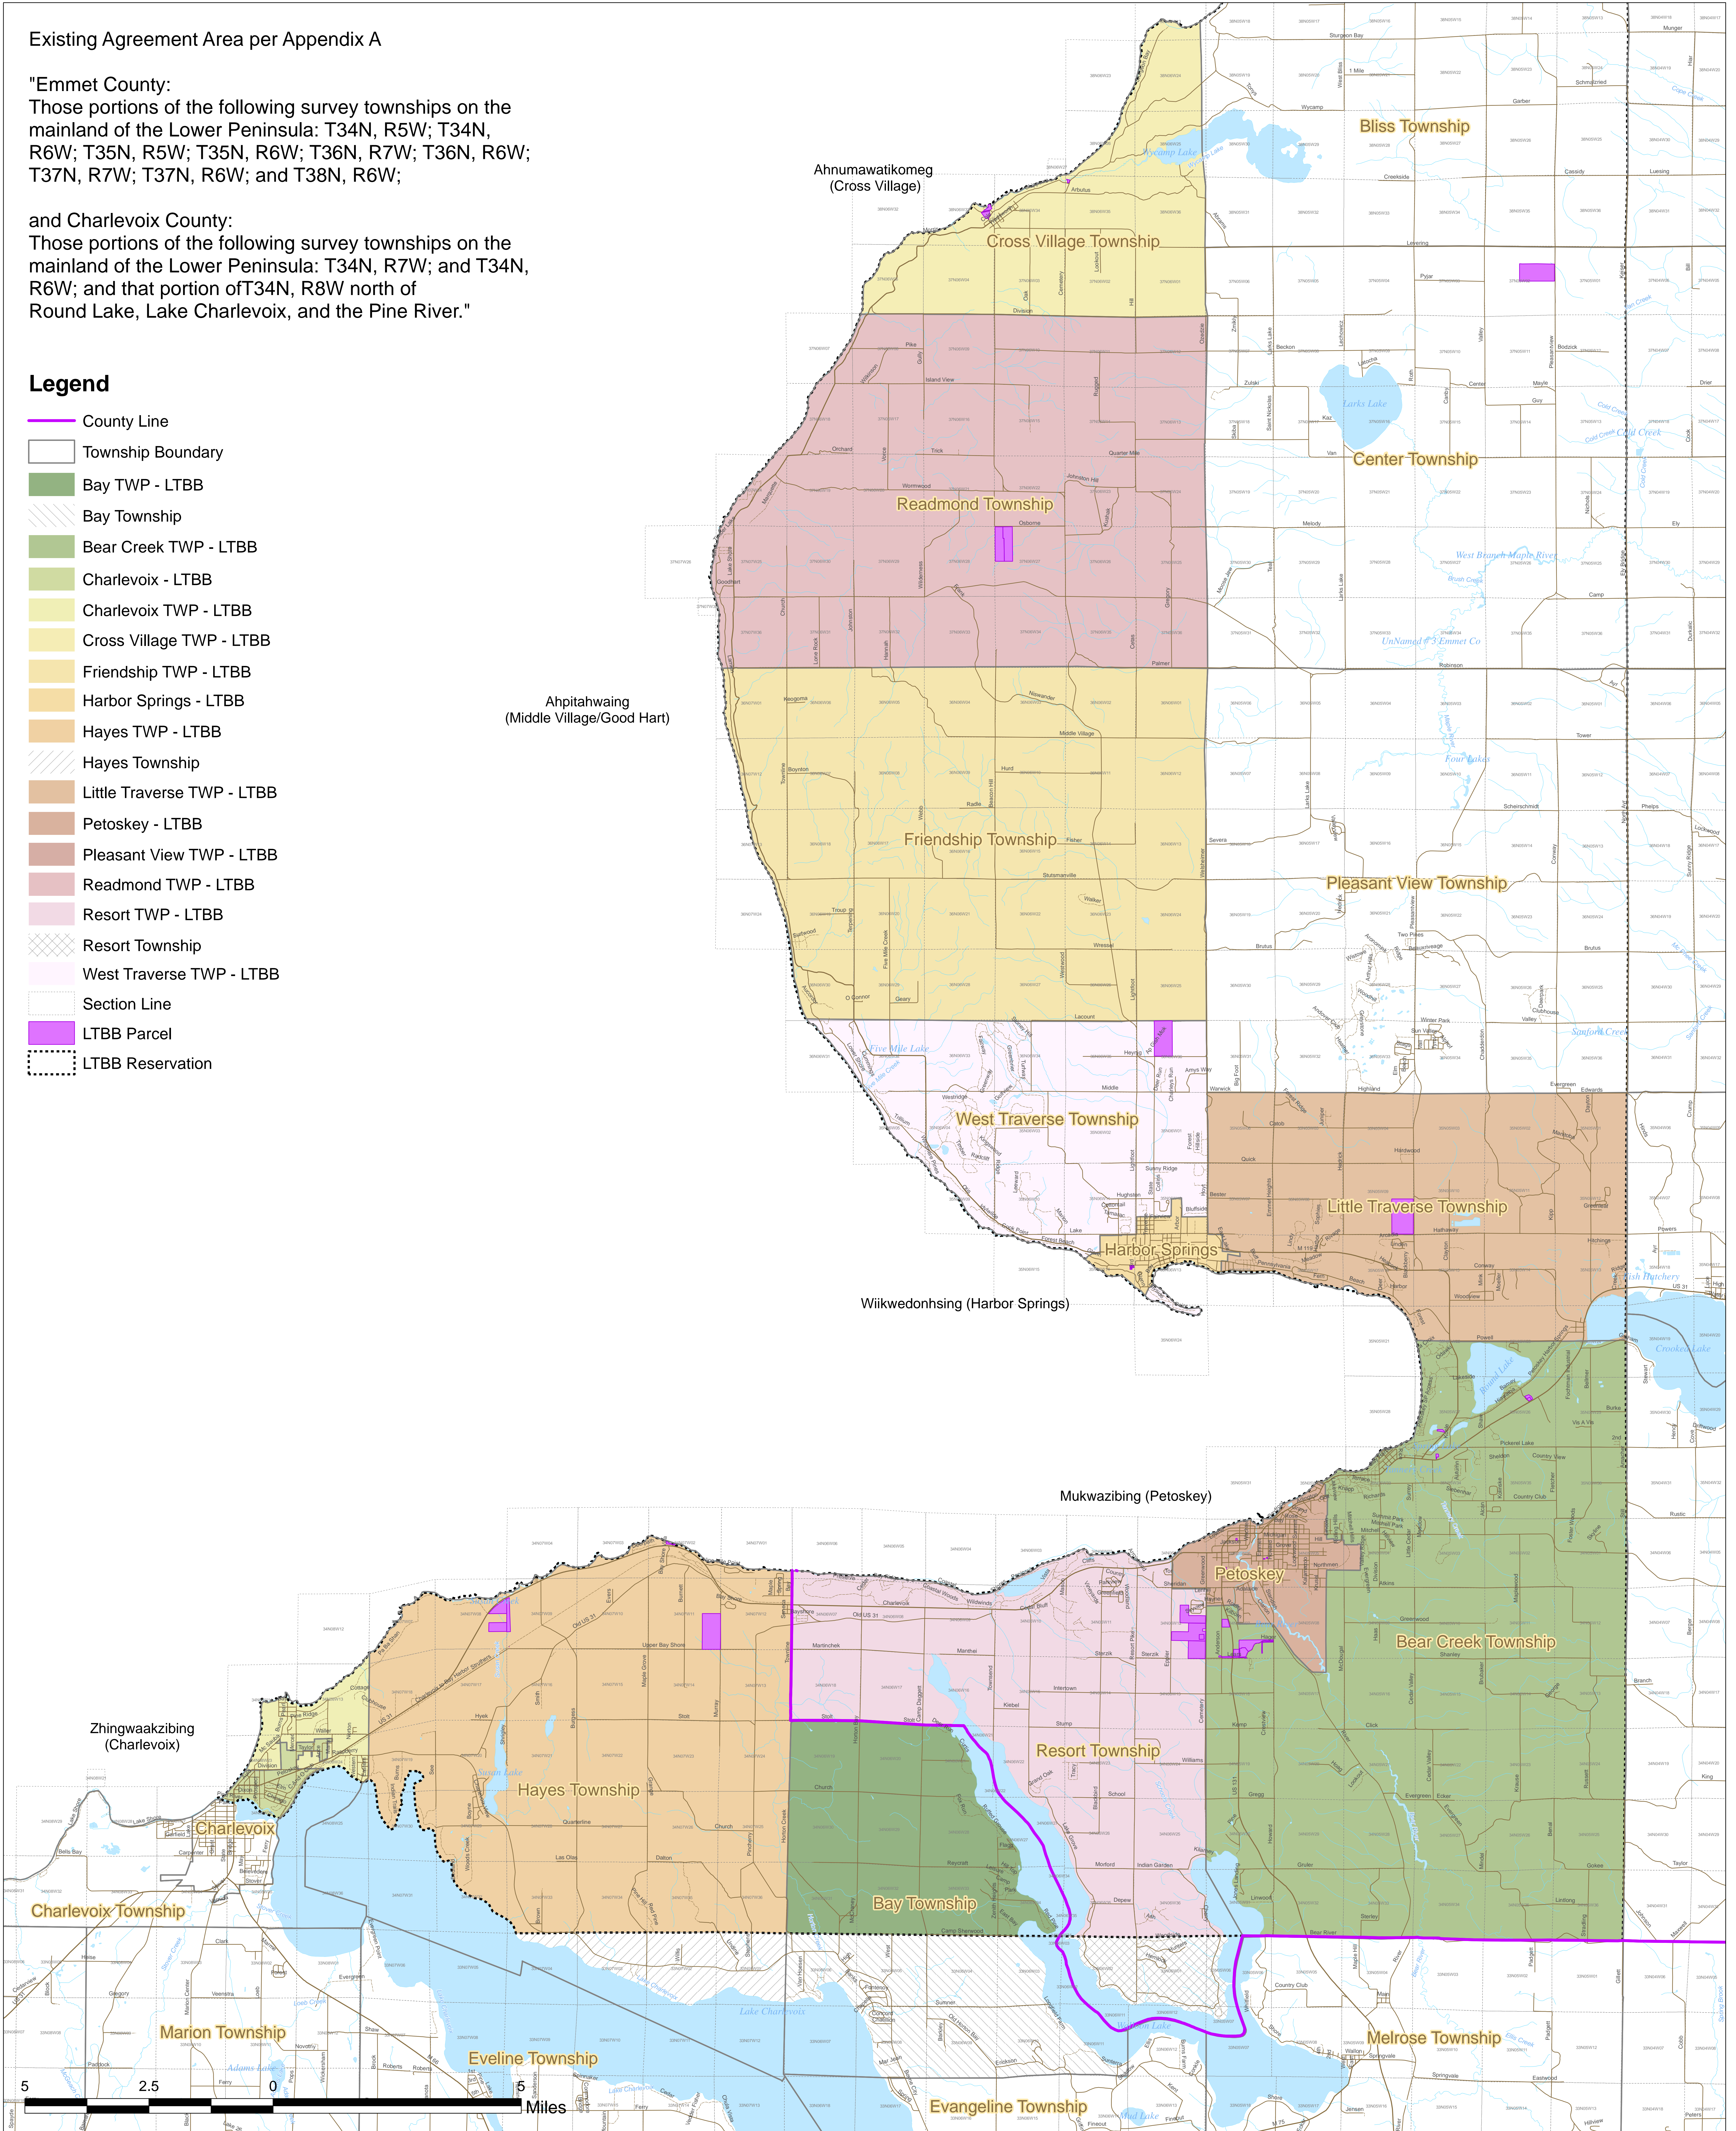

Existing Agreement Area per Appendix A

"Emmet County:

Those portions of the following survey townships on the mainland of the Lower Peninsula: T34N, R5W; T34N, R6W; T35N, R5W; T35N, R6W; T36N, R7W; T36N, R6W; T37N, R7W; T37N, R6W; and T38N, R6W;

and Charlevoix County:

Those portions of the following survey townships on the mainland of the Lower Peninsula: T34N, R7W; and T34N, R6W; and that portion of T34N, R8W north of Round Lake, Lake Charlevoix, and the Pine River."

**Legend**

-  County Line
-  Township Boundary
-  Bay TWP - LTBB
-  Bay Township
-  Bear Creek TWP - LTBB
-  Charlevoix - LTBB
-  Charlevoix TWP - LTBB
-  Cross Village TWP - LTBB
-  Friendship TWP - LTBB
-  Harbor Springs - LTBB
-  Hayes TWP - LTBB
-  Hayes Township
-  Little Traverse TWP - LTBB
-  Petoskey - LTBB
-  Pleasant View TWP - LTBB
-  Readmond TWP - LTBB
-  Resort TWP - LTBB
-  Resort Township
-  West Traverse TWP - LTBB
-  Section Line
-  LTBB Parcel
-  LTBB Reservation

## Little Traverse Bay Bands of Odawa Indians