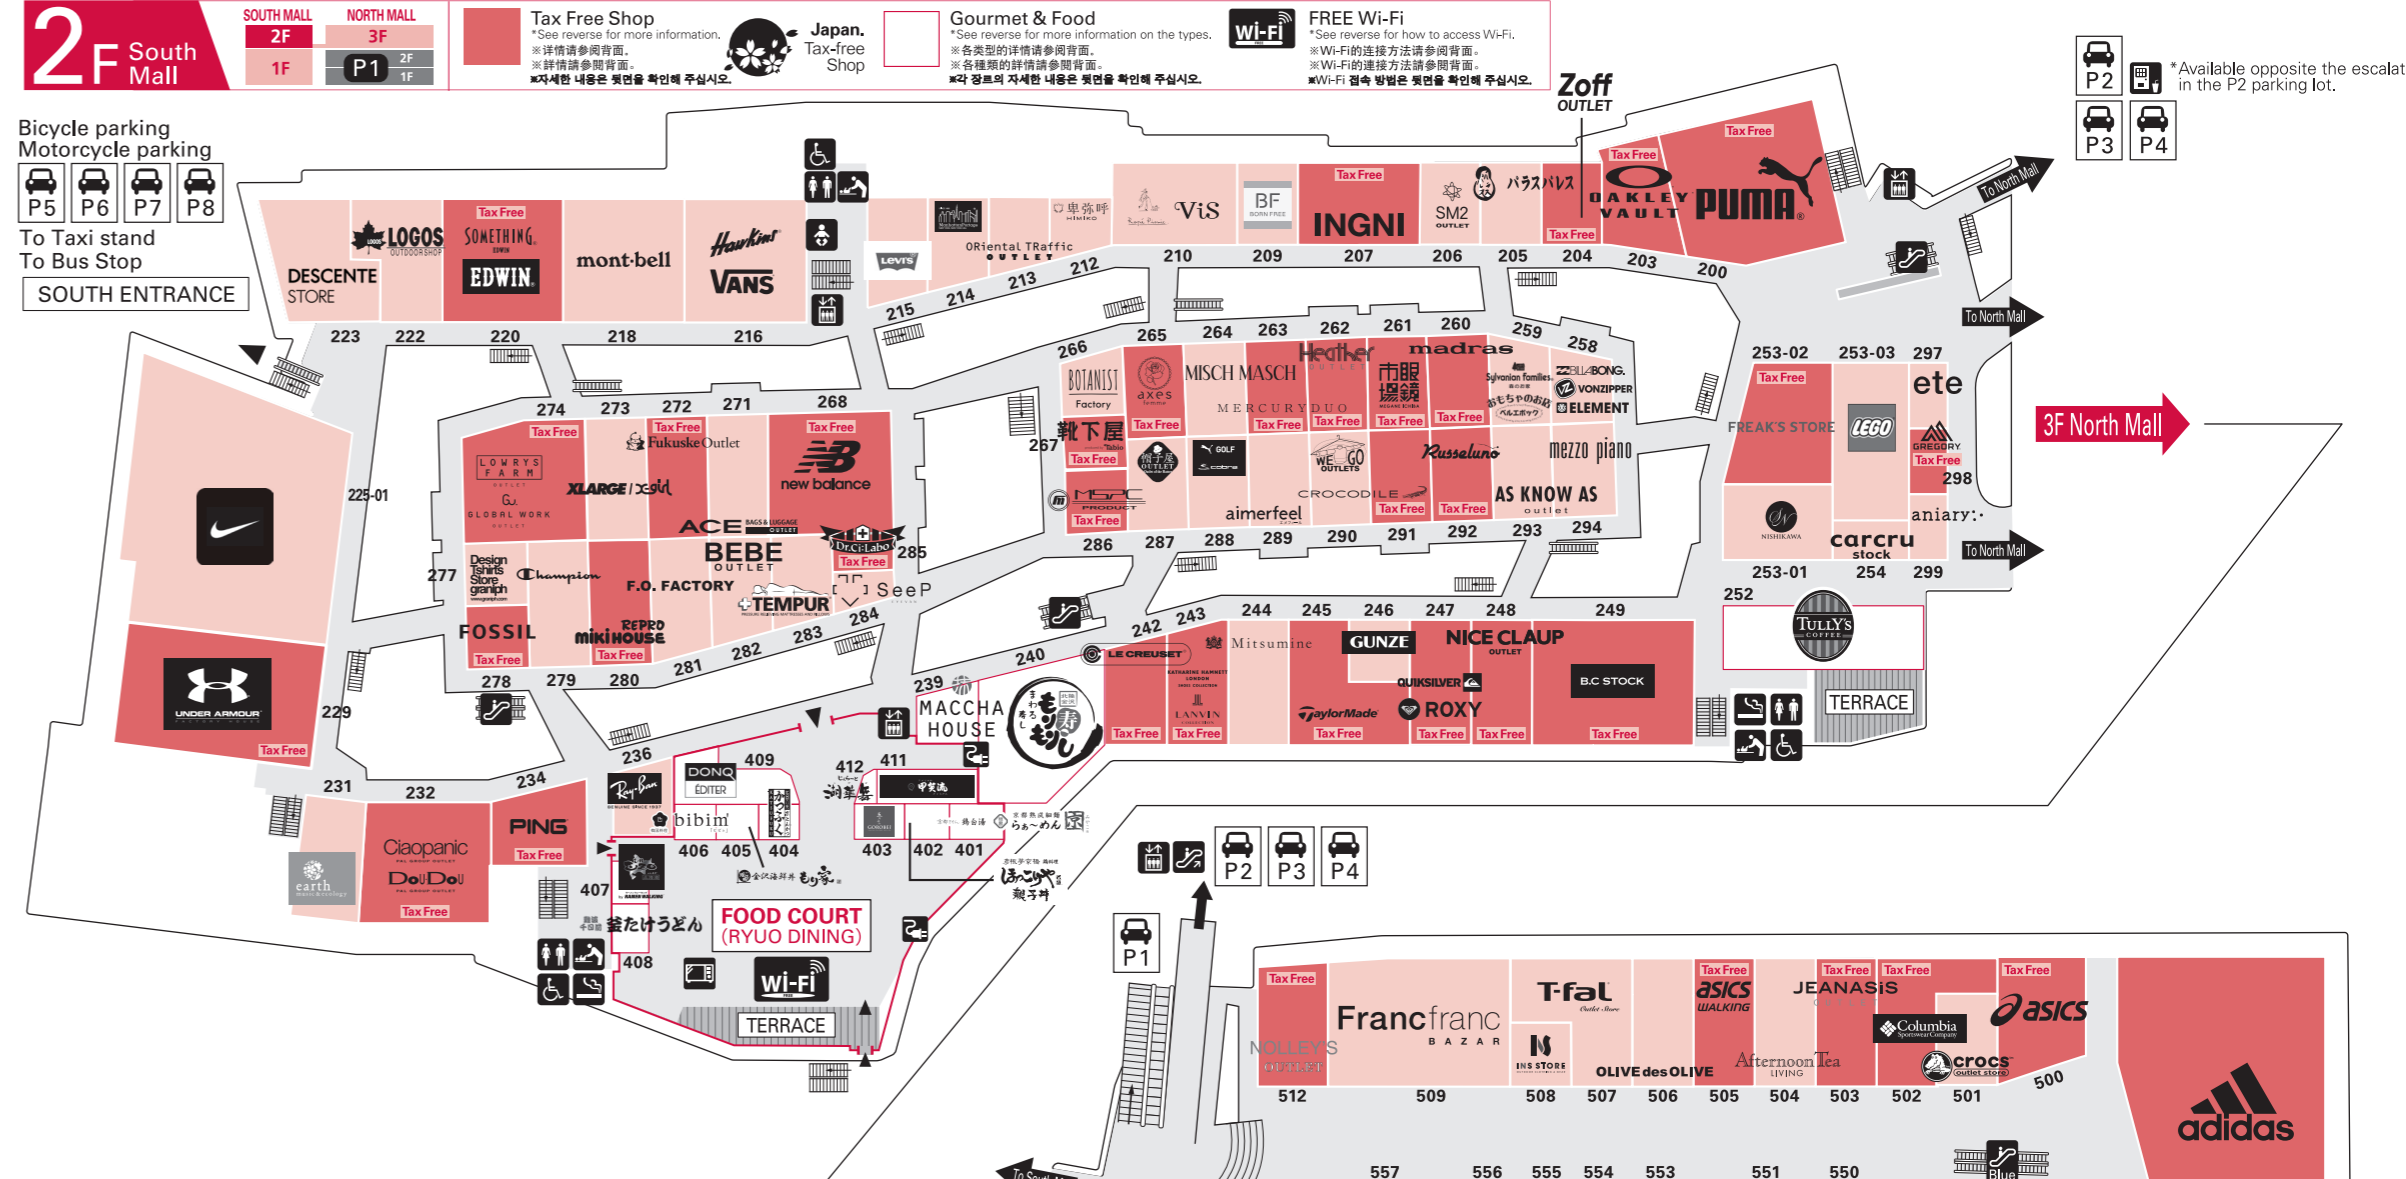

Information Desk, CARD, Infants' rest area, Elevator, AED, ATM, Lending of stroller, Coin Lockers, Berry Garden, etc.

Call Center Please contact us if you need assistance in English. MITSUI FUDOSAN Shopping Information Center

Tax Free Shop Japan Tax-free Shop Gourmet & Food FREE Wi-Fi