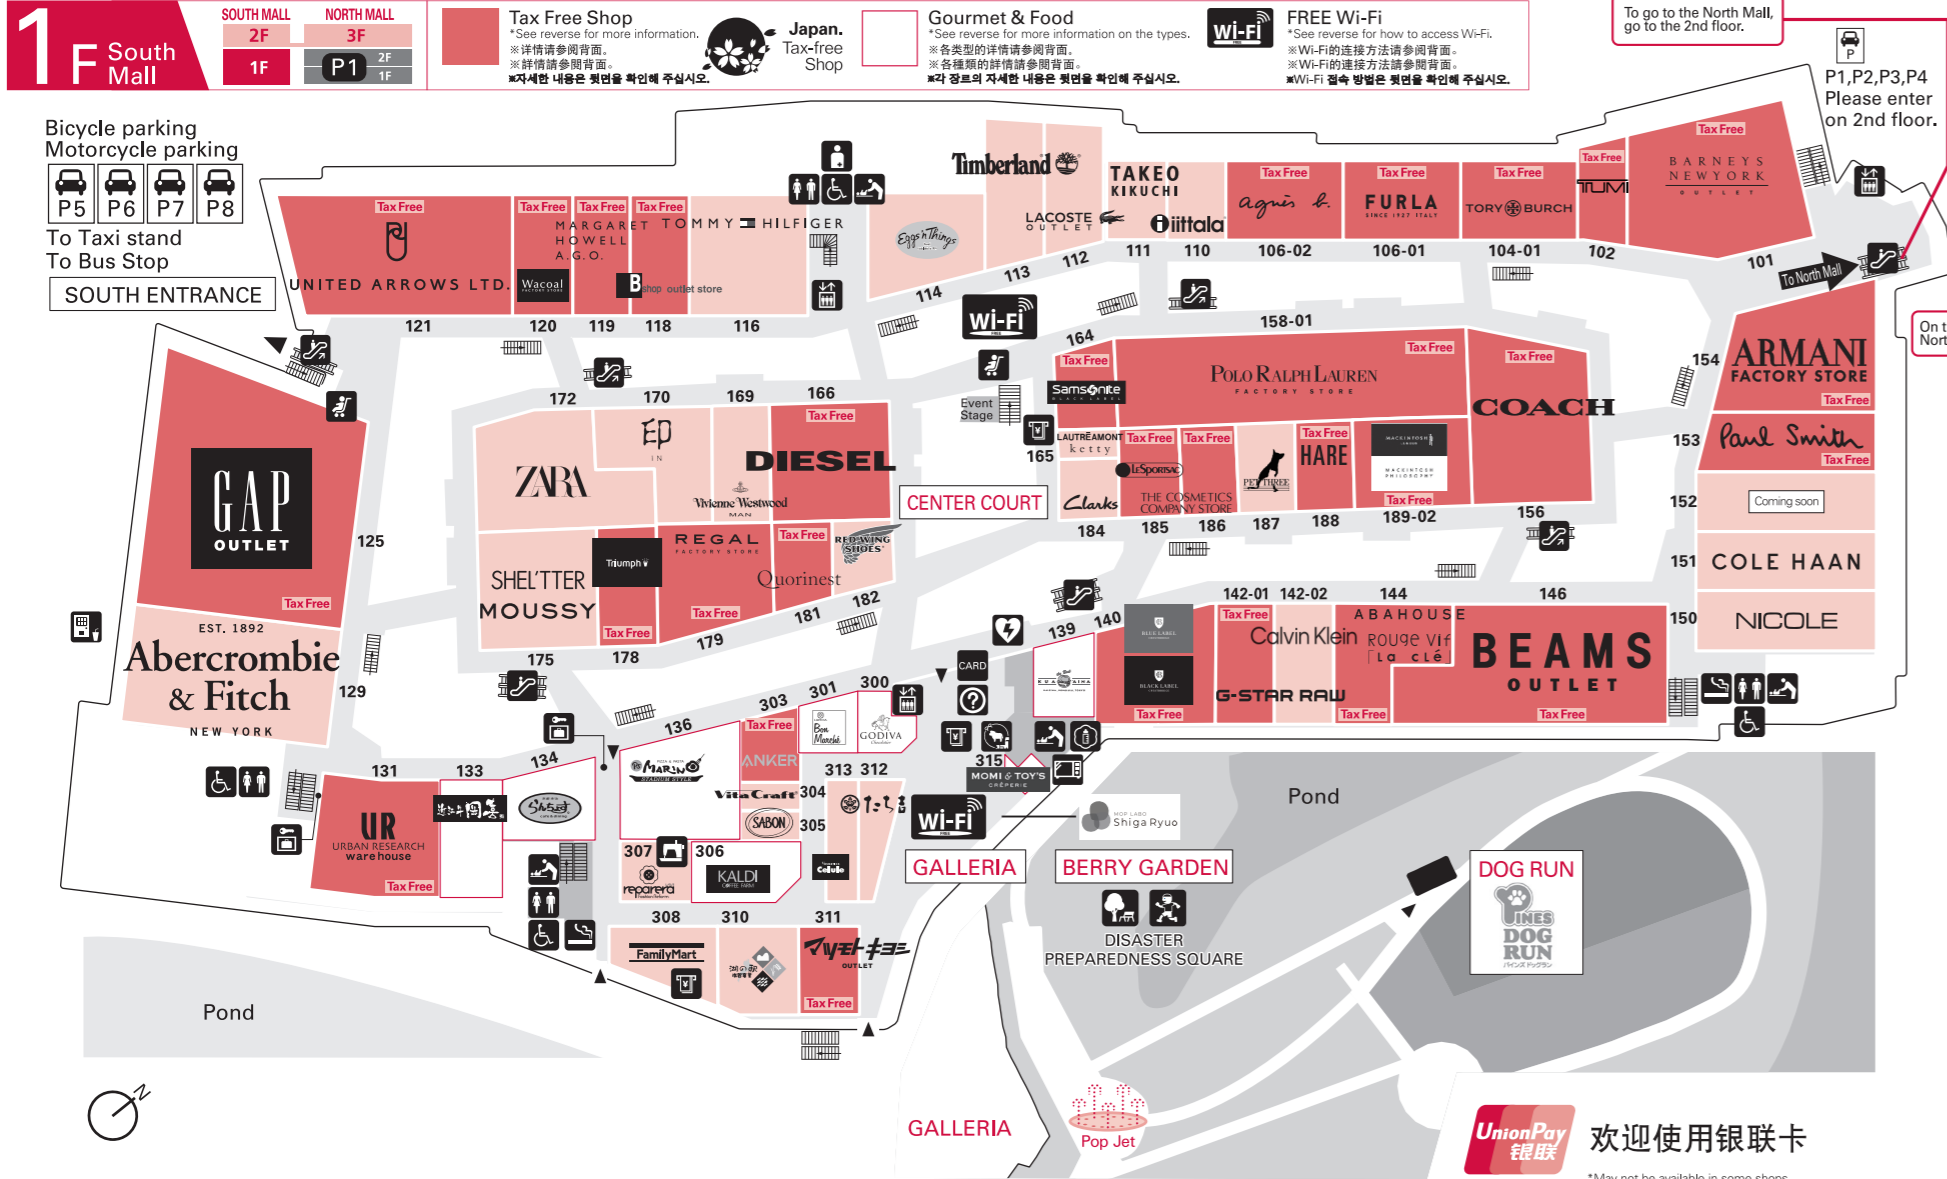

Information Desk, CARD, Infants' rest area, Elevator, AED, ATM, Lending of stroller, Coin Lockers, Berry Garden, etc.

Call Center Please contact us if you need assistance in English. MITSUI FUDOSAN Shopping Information Center

Tax Free Shop Japan Tax-free Shop Gourmet & Food FREE Wi-Fi