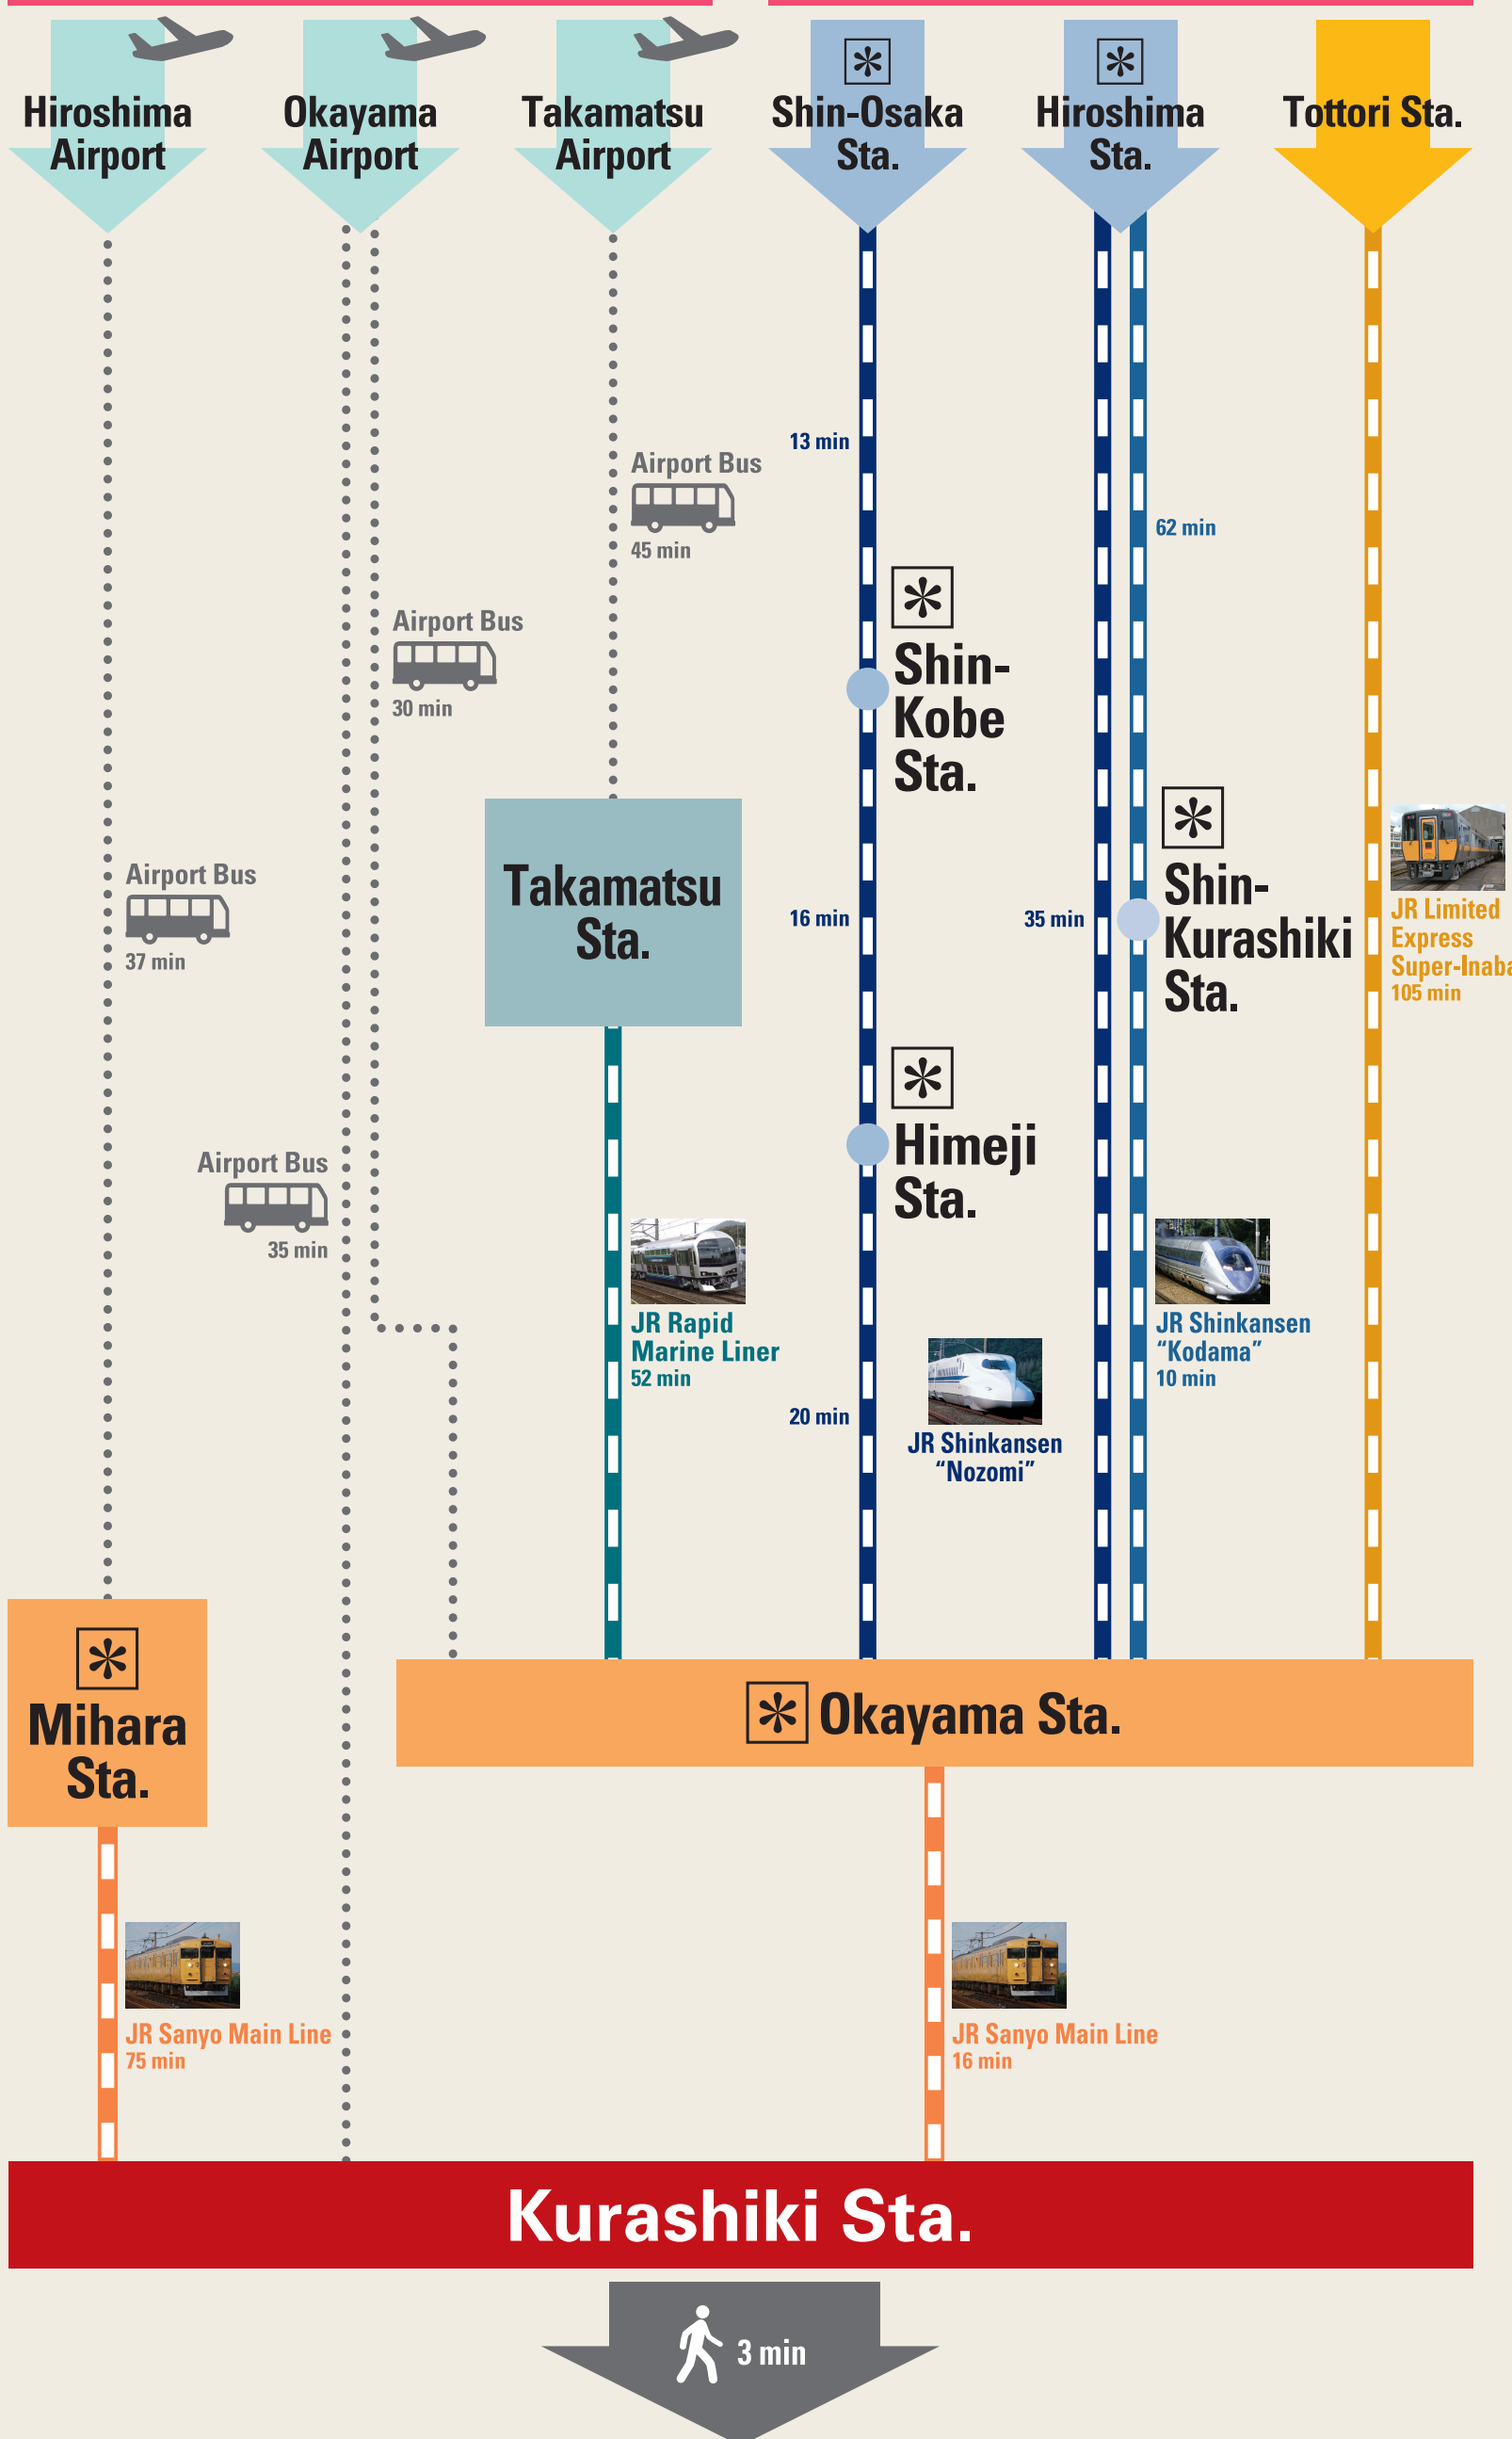

From the airport

From major cities of West Japan

MITSUI OUTLET PARK
 KURASHIKI

※ Times shown above are the shortest times required for transportation.
 ※ The time may vary depending on the line, service, or route used.
 ※ Shinkansen stations