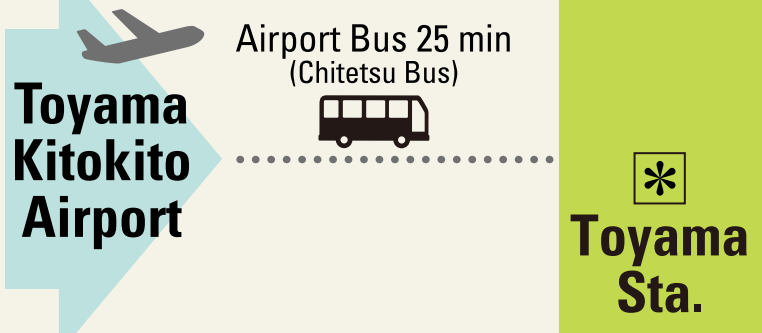

Access from the nearest airport or station to the outlet park.

From the major cities of Japan

※ Times shown above are the shortest times required for transportation. ※ The time may vary depending on the line, service, or route used.
 ※ For Toyama Kitokito Airport, Komatsu Airport, and Noto Satoyama Airport, domestic lines are available from Haneda Airport.
 ※ Shinkansen stations