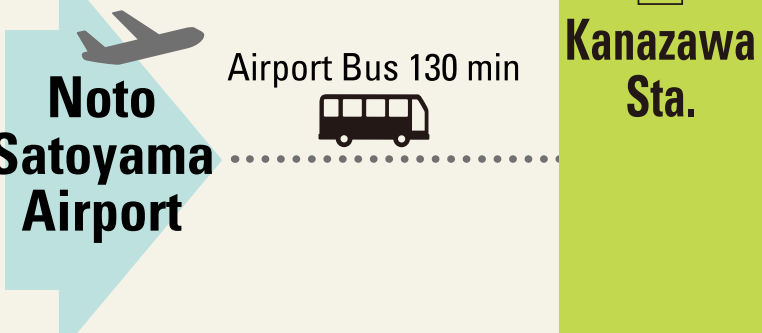

Access from the nearest airport or station to the outlet park.

From the major cities of Japan

※ Times shown above are the shortest times required for transportation. ※ The time may vary depending on the line, service, or route used.
 ※ For Toyama Kitokito Airport, Komatsu Airport, and Noto Satoyama Airport, domestic lines are available from Haneda Airport.
 ※ Shinkansen stations