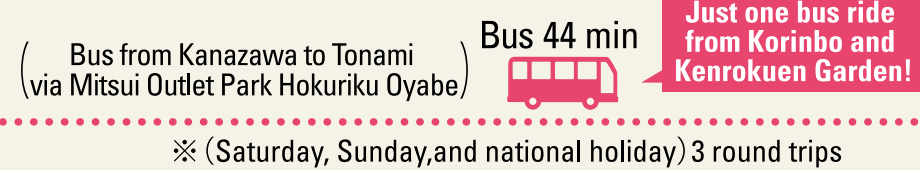

Access from the nearest airport or station to the outlet park.

From the major cities of Japan

※ Times shown above are the shortest times required for transportation. ※ The time may vary depending on the line, service, or route used.
 ※ For Toyama Kitokito Airport, Komatsu Airport, and Noto Satoyama Airport, domestic lines are available from Haneda Airport.
 ※ Shinkansen stations