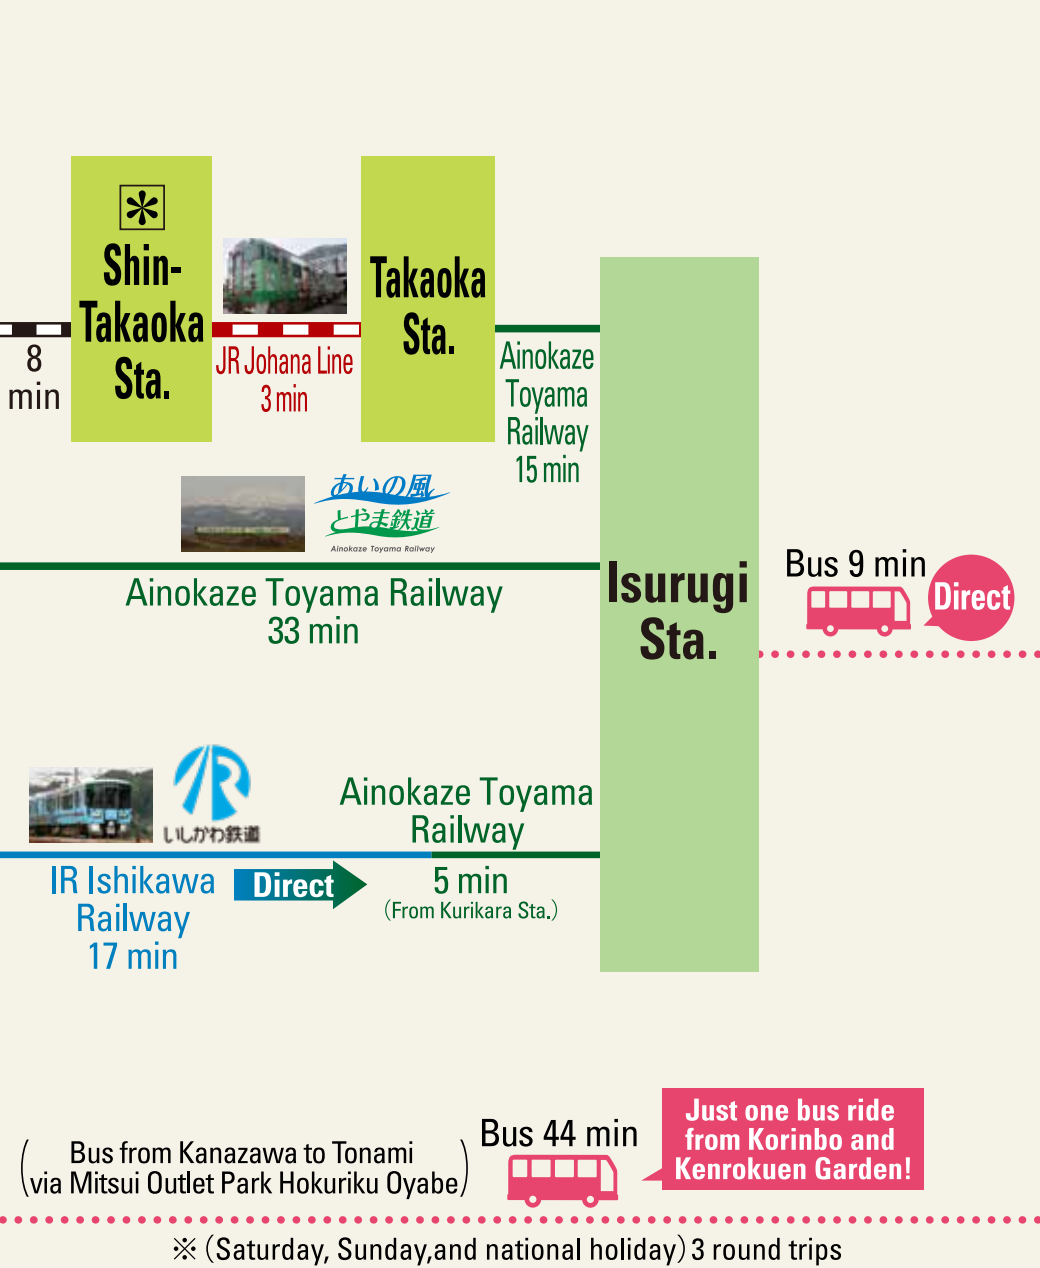

Access from the nearest airport or station to the outlet park.

From the major cities of Japan

※ Times shown above are the shortest times required for transportation. ※ The time may vary depending on the line, service, or route used.
 ※ For Toyama Kitokito Airport, Komatsu Airport, and Noto Satoyama Airport, domestic lines are available from Haneda Airport.
 ※ Shinkansen stations