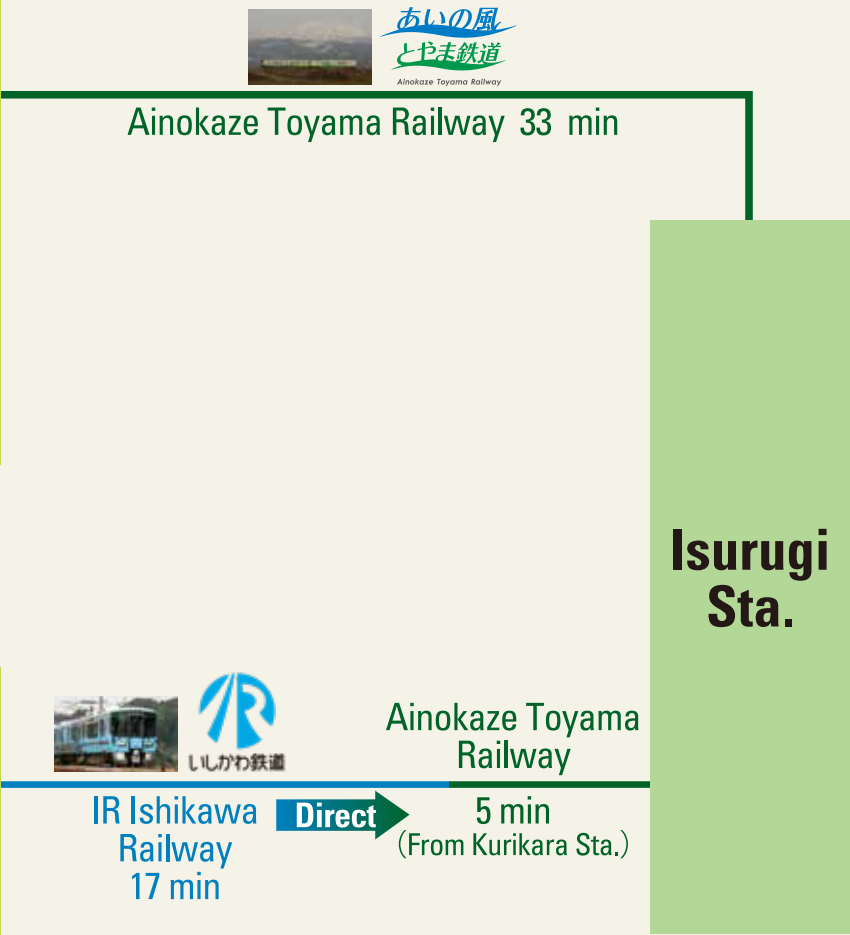

Access from the nearest airport or station to the outlet park.

From the major cities of Japan

※ Times shown above are the shortest times required for transportation. ※ The time may vary depending on the line, service, or route used.
 ※ For Toyama Kitokito Airport, Komatsu Airport, and Noto Satoyama Airport, domestic lines are available from Haneda Airport.
 ※ Shinkansen stations