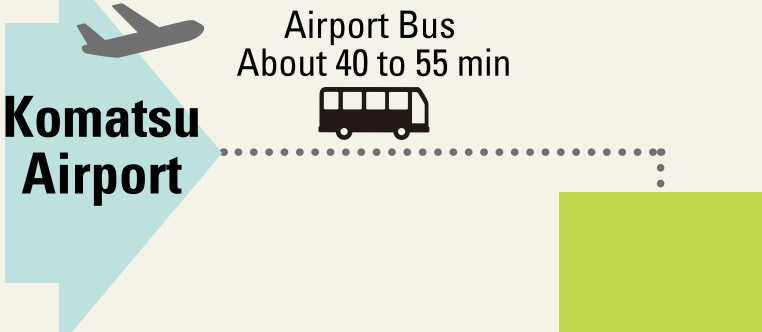

Access from the nearest airport or station to the outlet park.

From the major cities of Japan

※ Times shown above are the shortest times required for transportation. ※ The time may vary depending on the line, service, or route used.
 ※ For Toyama Kitokito Airport, Komatsu Airport, and Noto Satoyama Airport, domestic lines are available from Haneda Airport.
 ※ Shinkansen stations