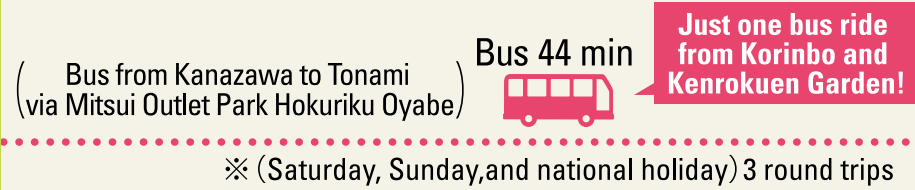

Access from the nearest airport or station to the outlet park.

From the major cities of Japan

※ Times shown above are the shortest times required for transportation. ※ The time may vary depending on the line, service, or route used.
 ※ For Toyama Kitokito Airport, Komatsu Airport, and Noto Satoyama Airport, domestic lines are available from Haneda Airport.
 ※ Shinkansen stations