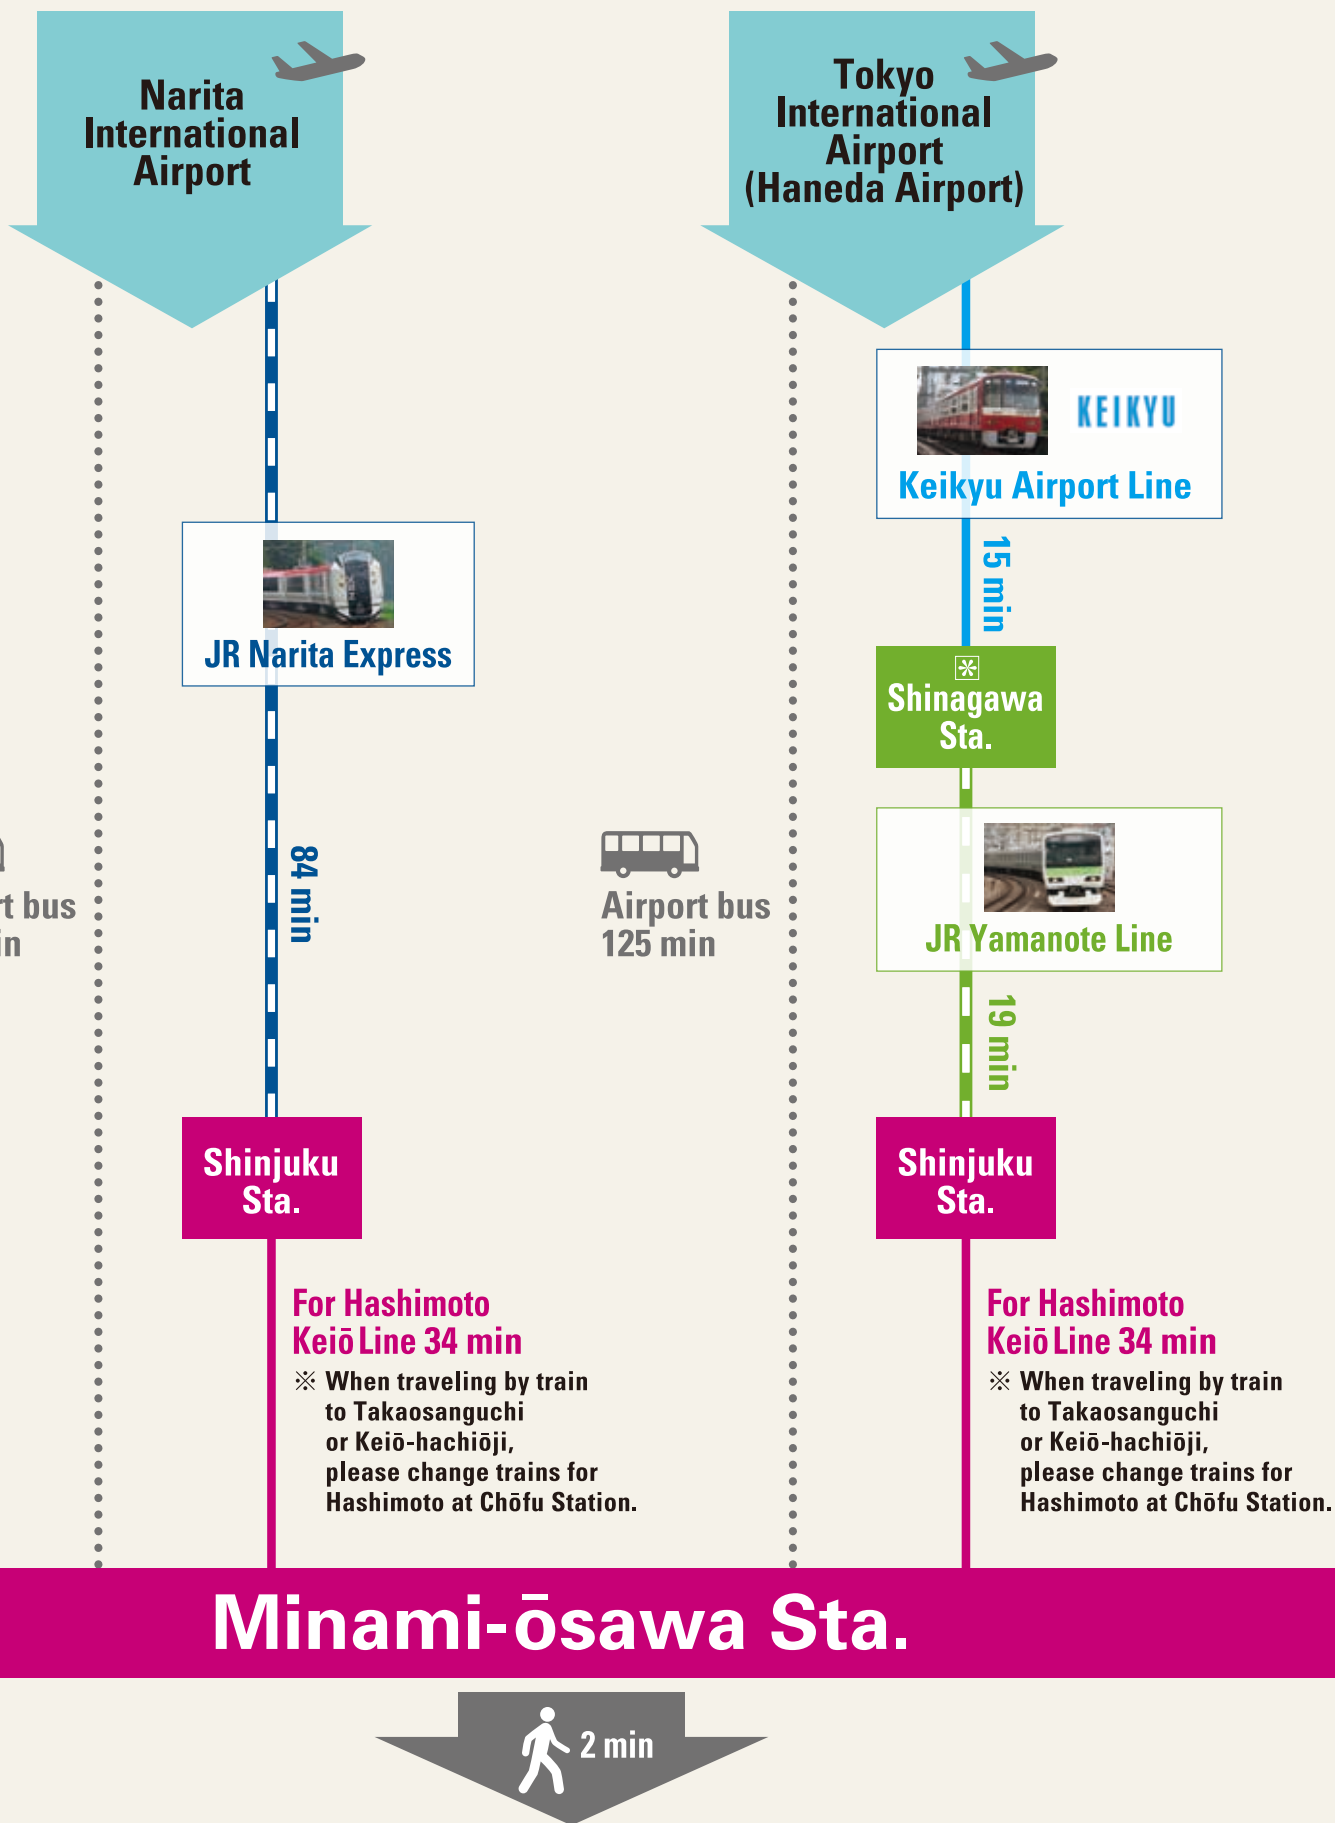

From the airport

**MITSUI**  
**OUTLET PARK**  
TAMA MINAMI OSAWA

※ Times shown above are the shortest times required for transportation.  
※ The time may vary depending on the line, service, or route used.  
※ Shinkansen stations