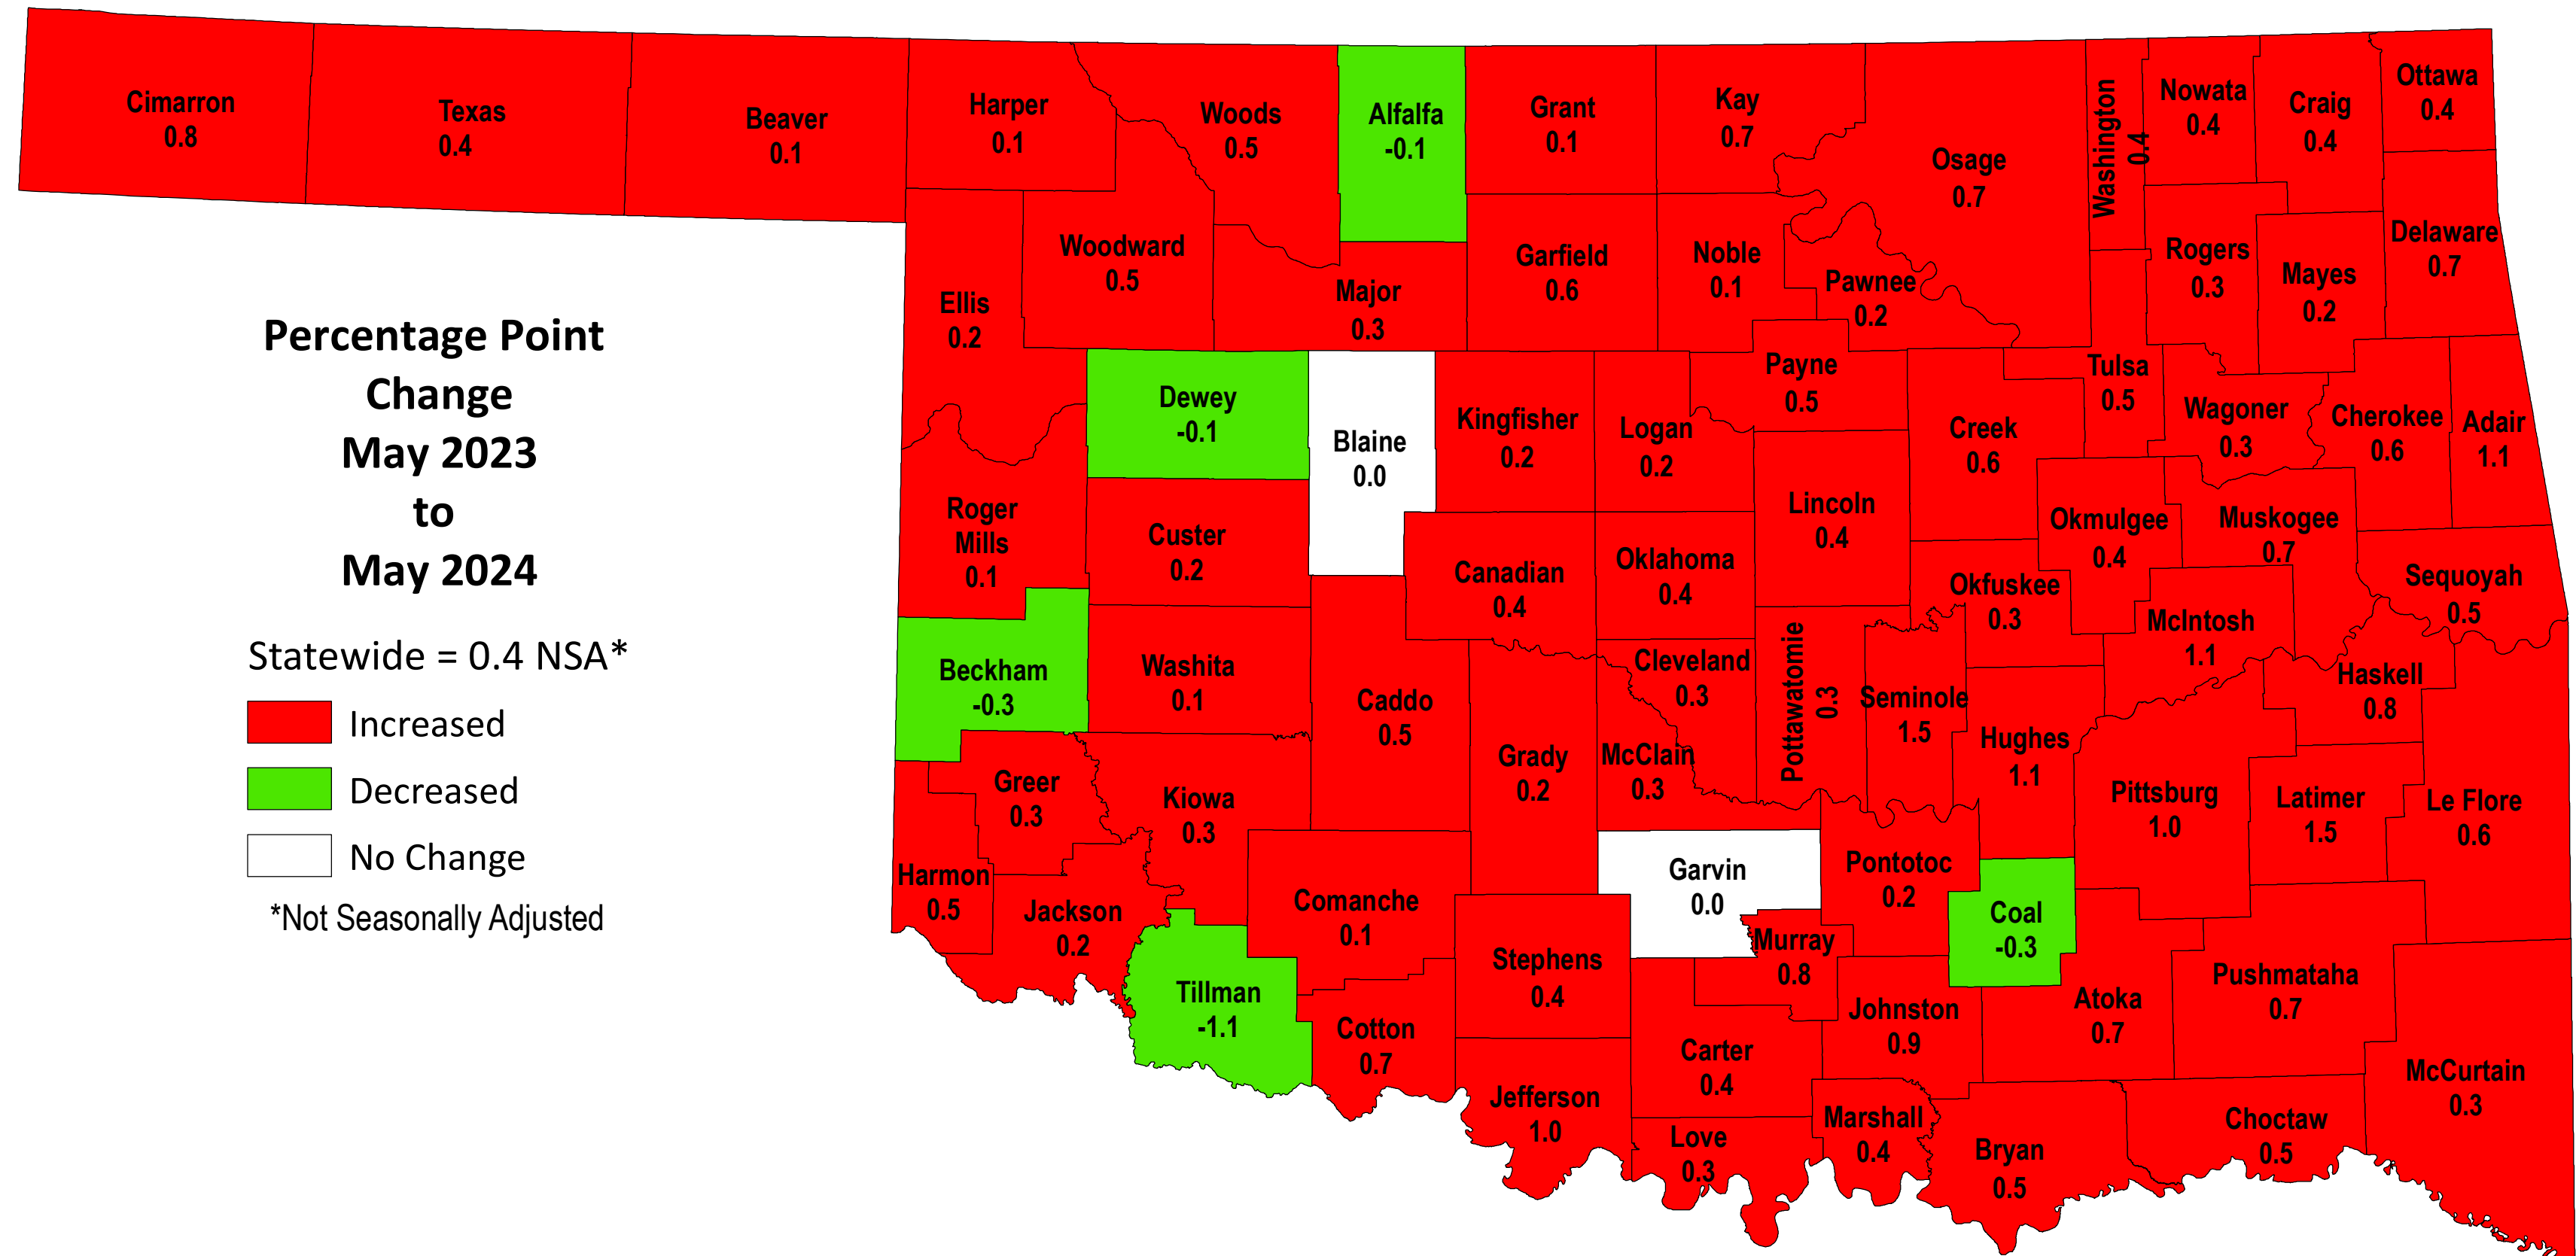

County Unemployment Rates, Over-the-Year Change

SOURCE: U.S. Department of Labor, Bureau of Labor Statistics, Local Area Unemployment Statistics (LAUS)