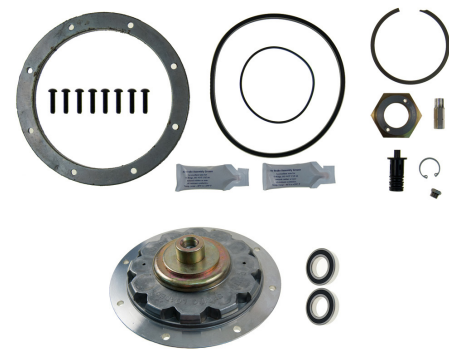

## Fan Clutch & Repair Kits - HORTON STYLE REPAIR KITS

PRODUCT BULLETIN

**HOR695568**  
 Kit, Super, DM Advantage Type,  
 Complete W/1 X 7209 Bearing

**HOR695568PFD**  
 Kit, Major, Including PFD Plate, DM Adv.  
 Type, Complete W/1 X 7209 Bearing

**HOR695568SP**  
 Kit, Major, Including Spring Pack, DM Adv.  
 Type, Complete W/1 X 7209 Bearing

**HOR695575**  
 Kit, Super, DM Advantage Type,  
 Complete W/2 X 5209 Bearings

**HOR695575PFD**  
 Kit, Major, Including PFD Plate, DM Adv.  
 Type, Complete W/2 X 5209 Bearings

**HOR695575SP**  
 Kit, Major, Including Spring Pack, DM Adv.  
 Type, Complete W/2 X 5209 Bearings

**HOR699985**  
 Kit, Super, DM Advantage Type,  
 Complete W/2 x 6209 Bearings

**HOR699985PFD**  
 Kit, Major, Including PFD Plate, DM Adv.  
 Type, Complete W/2 X 6209 Bearings

**HOR699985SP**  
 Kit, Major, Including Spring Pack, DM Adv.  
 Type, Complete W2 X 6209 Bearings

**Order Call Toll Free 800-624-8185**

Manufacturer's part numbers are used for reference purposes only. There is no intent to represent these parts as made by these manufacturers.