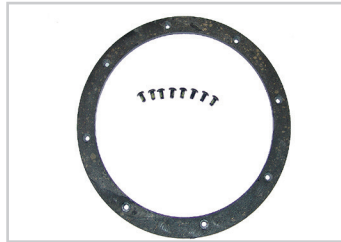

**HOR699985SP**  
 Kit, Major, Including Spring Pack, DM Adv.  
 Type, Complete W2 X 6209 Bearings

**Order Call Toll Free 800-624-8185**

Manufacturer's part numbers are used for reference purposes only. There is no intent to represent these parts as made by these manufacturers.

## Fan Clutch & Repair Kits - HORTON STYLE REPAIR KITS

PRODUCT BULLETIN

HOR694205  
Minor Seal Kit, Fits "S" &  
"HTS" Series Clutches

HOR694246  
9.5" Lining Kit,  
Fits "HTS" Series Clutches

HOR694305  
Super Repair Kit,  
Fits "HTS" Series Clutches