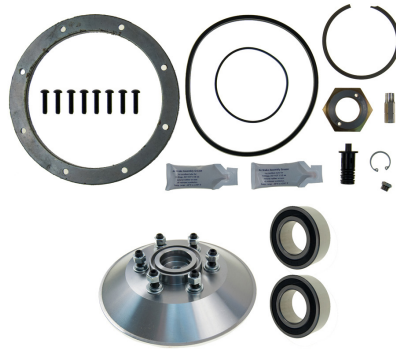

## Fan Clutch & Repair Kits - HORTON STYLE REPAIR KITS

PRODUCT BULLETIN

**HOR695568**  
 Kit, Super, DM Advantage Type,  
 Complete W/1 X 7209 Bearing

**HOR695568PFD**  
 Kit, Major, Including PFD Plate, DM Adv.  
 Type, Complete W/1 X 7209 Bearing

**HOR695568SP**  
 Kit, Major, Including Spring Pack, DM Adv.  
 Type, Complete W/1 X 7209 Bearing

**HOR695575**  
 Kit, Super, DM Advantage Type,  
 Complete W/2 X 5209 Bearings

**HOR695575PFD**  
 Kit, Major, Including PFD Plate, DM Adv.  
 Type, Complete W/2 X 5209 Bearings

**HOR695575SP**  
 Kit, Major, Including Spring Pack, DM Adv.  
 Type, Complete W/2 X 5209 Bearings

**HOR699985**  
 Kit, Super, DM Advantage Type,  
 Complete W/2 x 6209 Bearings

**HOR699985PFD**  
 Kit, Major, Including PFD Plate, DM Adv.  
 Type, Complete W/2 X 6209 Bearings