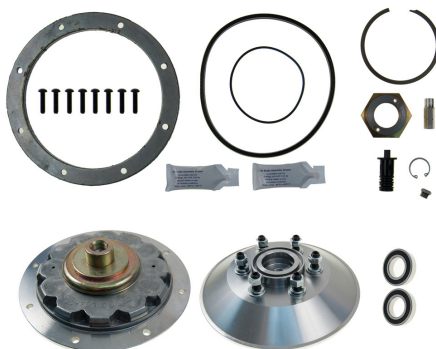

## Fan Clutch & Repair Kits - HORTON STYLE REPAIR KITS

PRODUCT BULLETIN

**HOR695568**  
 Kit, Super, DM Advantage Type,  
 Complete W/1 X 7209 Bearing

**HOR695568PFD**  
 Kit, Major, Including PFD Plate, DM Adv.  
 Type, Complete W/1 X 7209 Bearing

**HOR695568SP**  
 Kit, Major, Including Spring Pack, DM Adv.  
 Type, Complete W/1 X 7209 Bearing

**HOR695575**  
 Kit, Super, DM Advantage Type,  
 Complete W/2 X 5209 Bearings

**HOR695575PFD**  
 Kit, Major, Including PFD Plate, DM Adv.  
 Type, Complete W/2 X 5209 Bearings

**HOR695575SP**  
 Kit, Major, Including Spring Pack, DM Adv.  
 Type, Complete W/2 X 5209 Bearings

**HOR699985**  
 Kit, Super, DM Advantage Type,  
 Complete W/2 x 6209 Bearings

**HOR699985PFD**  
 Kit, Major, Including PFD Plate, DM Adv.  
 Type, Complete W/2 X 6209 Bearings

**HOR699985SP**  
 Kit, Major, Including Spring Pack, DM Adv.  
 Type, Complete W2 X 6209 Bearings

**Order Call Toll Free 800-624-8185**

Manufacturer's part numbers are used for reference purposes only. There is no intent to represent these parts as made by these manufacturers.