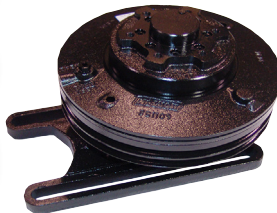

## Fan Clutch & Repair Kits - HORTON STYLE REPAIR KITS

PRODUCT BULLETIN

Drivemaster

"S" Type

"HTS" Type

Series	Description	Reference #
HOR694205	Minor Seal Kit, Fits "S" & "HTS" Series Clutches	OE# 994205, Kit Master # 4205
HOR694212	Friction, 7.5", Horton Type	OE# 994212, Kit Master # 7503
HOR694246	9.5" Lining Kit, Fits "HTS" Series Clutches	OE# 994246, Kit Master # 9503
HOR694305	Super Repair Kit, Fits "HTS" Series Clutches	OE# 994314, Kit Master # 7500H
HOR694307	Super Repair Kit, Fits "S" Series Clutches	OE# 994315, Kit Master # 9500H
HOR694314	Kit, Standard, 7.5", Horton Type	OE# 994305, Kit Master # 9500HP
HOR694315	Major Repair Kit, Fits "HTS" Series Clutches	OE# 994307, Kit Master # 7500HP
HOR694346	Seal Kit, Fits Drivemaster and Drivemaster Advantage Series Clutches	OE# 994346, Kit Master # 14-S
HOR694349	Lining Kit, Fits Drivemaster and Drivemaster Advantage Series Clutches	OE# 994349, Kit Master # 14-L
HOR694351	Kit, Major, DM, Horton Type W/2 X 6209 Bearings	OE# 994351, Kit Master # N/A
HOR694351-5209	Kit, Major, DM, Horton Type W/2 X 5209 Bearings	
HOR694351-7209	Kit, Major, DM, Horton Type W/1 X 7209 Bearing	
HOR695568	Kit, Super, DM Advantage Type, Complete with 1 X 7209 Bearing	OE#995568, KIT Master
HOR695568PFD	Kit, Major, Including PFD Plate, DM Adv. Type, Complete W/ 1 X 7209 Bearing	
HOR695568SP	Kit, Major, Including Spring Pack, DM Adv. Type, Complete W/ 1 X 7209 Bearing	
HOR695575	Kit, Super, DM Advantage Type, Complete with 2 x 5209 Bearings	OE#995575, KIT Master
HOR695575PFD	Kit, Major, Including PFD Plate, DM Adv. Type, Complete W/ 2 X 5209 Bearings	
HOR695575SP	Kit, Major, Including Spring Pack, DM Adv. Type, Complete W/ 2 X 5209 Bearings	
HOR695985	Kit, Super, DM Advantage Type, Complete with 2 x 6209 Bearings	OE#995585, KIT Master
HOR695985PFD	Kit, Major, Including PFD Plate, DM Adv. Type, Complete W/ 2 X 6209 Bearings	
HOR695985SP	Kit, Major, Including Spring Pack, DM Adv. Type, Complete W/ 2 X 6209 Bearings	