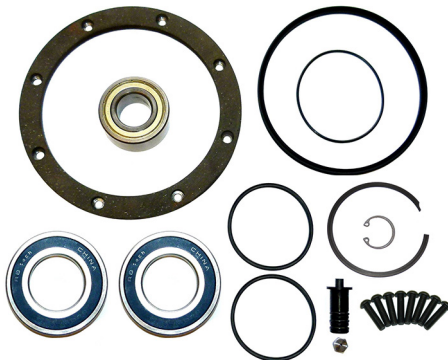

## Fan Clutch & Repair Kits - HORTON STYLE REPAIR KITS

PRODUCT BULLETIN

Drivemaster

"S" Type

"HTS" Type

Series	Description	Reference #
HOR694205	Minor Seal Kit, Fits "S" & "HTS" Series Clutches	OE# 994205, Kit Master # 4205
HOR694212	Friction, 7.5", Horton Type	OE# 994212, Kit Master # 7503
HOR694246	9.5" Lining Kit, Fits "HTS" Series Clutches	OE# 994246, Kit Master # 9503
HOR694305	Super Repair Kit, Fits "HTS" Series Clutches	OE# 994314, Kit Master # 7500H
HOR694307	Super Repair Kit, Fits "S" Series Clutches	OE# 994315, Kit Master # 9500H
HOR694314	Kit, Standard, 7.5", Horton Type	OE# 994305, Kit Master # 9500HP
HOR694315	Major Repair Kit, Fits "HTS" Series Clutches	OE# 994307, Kit Master # 7500HP
HOR694346	Seal Kit, Fits Drivemaster and Drivemaster Advantage Series Clutches	OE# 994346, Kit Master # 14-S
HOR694349	Lining Kit, Fits Drivemaster and Drivemaster Advantage Series Clutches	OE# 994349, Kit Master # 14-L
HOR694351	Kit, Major, DM, Horton Type W/2 X 6209 Bearings	OE# 994351, Kit Master # N/A
HOR694351-5209	Kit, Major, DM, Horton Type W/2 X 5209 Bearings	
HOR694351-7209	Kit, Major, DM, Horton Type W/1 X 7209 Bearing	
HOR695568	Kit, Super, DM Advantage Type, Complete with 1 X 7209 Bearing	OE#995568, KIT Master
HOR695568PFD	Kit, Major, Including PFD Plate, DM Adv. Type, Complete W/ 1 X 7209 Bearing	
HOR695568SP	Kit, Major, Including Spring Pack, DM Adv. Type, Complete W/ 1 X 7209 Bearing	
HOR695575	Kit, Super, DM Advantage Type, Complete with 2 x 5209 Bearings	OE#995575, KIT Master
HOR695575PFD	Kit, Major, Including PFD Plate, DM Adv. Type, Complete W/ 2 X 5209 Bearings	
HOR695575SP	Kit, Major, Including Spring Pack, DM Adv. Type, Complete W/ 2 X 5209 Bearings	
HOR695985	Kit, Super, DM Advantage Type, Complete with 2 x 6209 Bearings	OE#995585, KIT Master
HOR695985PFD	Kit, Major, Including PFD Plate, DM Adv. Type, Complete W/ 2 X 6209 Bearings	
HOR695985SP	Kit, Major, Including Spring Pack, DM Adv. Type, Complete W/ 2 X 6209 Bearings	