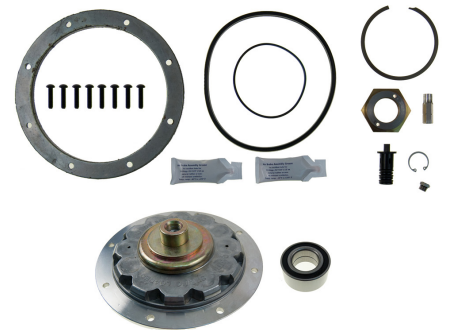

## Fan Clutch & Repair Kits - HORTON STYLE REPAIR KITS

PRODUCT BULLETIN

**HOR695568**  
 Kit, Super, DM Advantage Type,  
 Complete W/1 X 7209 Bearing

**HOR695568PFD**  
 Kit, Major, Including PFD Plate, DM Adv.  
 Type, Complete W/1 X 7209 Bearing

**HOR695568SP**  
 Kit, Major, Including Spring Pack, DM Adv.  
 Type, Complete W/1 X 7209 Bearing

**HOR695575**  
 Kit, Super, DM Advantage Type,  
 Complete W/2 X 5209 Bearings

**HOR695575PFD**  
 Kit, Major, Including PFD Plate, DM Adv.  
 Type, Complete W/2 X 5209 Bearings

**HOR695575SP**  
 Kit, Major, Including Spring Pack, DM Adv.  
 Type, Complete W/2 X 5209 Bearings

**HOR699985**  
 Kit, Super, DM Advantage Type,  
 Complete W/2 x 6209 Bearings

**HOR699985PFD**  
 Kit, Major, Including PFD Plate, DM Adv.  
 Type, Complete W/2 X 6209 Bearings