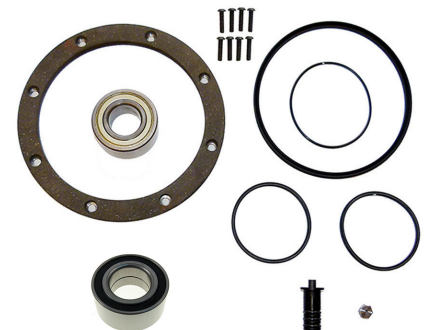

HOR694351-7209
Kit, Major, Drive Master, Horton Type W/1 X 7209 Bearing

Order Call Toll Free 800-624-8185

Manufacturer's part numbers are used for reference purposes only. There is no intent to represent these parts as made by these manufacturers.