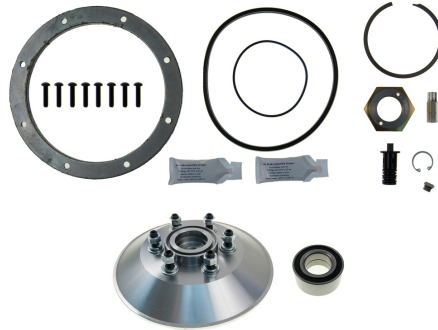

## Fan Clutch & Repair Kits - HORTON STYLE REPAIR KITS

PRODUCT BULLETIN

**HOR695568**  
 Kit, Super, DM Advantage Type,  
 Complete W/1 X 7209 Bearing

**HOR695568PFD**  
 Kit, Major, Including PFD Plate, DM Adv.  
 Type, Complete W/1 X 7209 Bearing

**HOR695568SP**  
 Kit, Major, Including Spring Pack, DM Adv.  
 Type, Complete W/1 X 7209 Bearing

**HOR695575**  
 Kit, Super, DM Advantage Type,  
 Complete W/2 X 5209 Bearings

**HOR695575PFD**  
 Kit, Major, Including PFD Plate, DM Adv.  
 Type, Complete W/2 X 5209 Bearings