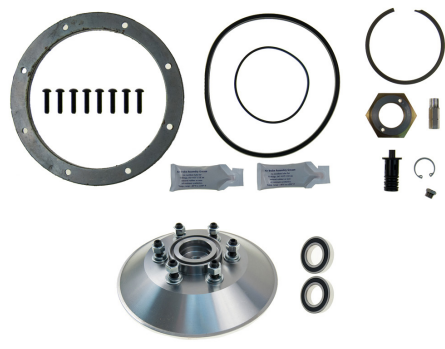

## Fan Clutch & Repair Kits - HORTON STYLE REPAIR KITS

PRODUCT BULLETIN

**HOR695568**  
 Kit, Super, DM Advantage Type,  
 Complete W/1 X 7209 Bearing

**HOR695568PFD**  
 Kit, Major, Including PFD Plate, DM Adv.  
 Type, Complete W/1 X 7209 Bearing

**HOR695568SP**  
 Kit, Major, Including Spring Pack, DM Adv.  
 Type, Complete W/1 X 7209 Bearing

**HOR695575**  
 Kit, Super, DM Advantage Type,  
 Complete W/2 X 5209 Bearings

**HOR695575PFD**  
 Kit, Major, Including PFD Plate, DM Adv.  
 Type, Complete W/2 X 5209 Bearings

**HOR695575SP**  
 Kit, Major, Including Spring Pack, DM Adv.  
 Type, Complete W/2 X 5209 Bearings

**HOR699985**  
 Kit, Super, DM Advantage Type,  
 Complete W/2 x 6209 Bearings

**HOR699985PFD**  
 Kit, Major, Including PFD Plate, DM Adv.  
 Type, Complete W/2 X 6209 Bearings

**HOR699985SP**  
 Kit, Major, Including Spring Pack, DM Adv.  
 Type, Complete W2 X 6209 Bearings

**Order Call Toll Free 800-624-8185**

Manufacturer's part numbers are used for reference purposes only. There is no intent to represent these parts as made by these manufacturers.