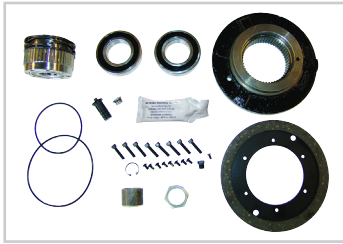

**HOR699985SP**  
 Kit, Major, Including Spring Pack, DM Adv.  
 Type, Complete W2 X 6209 Bearings

**Order Call Toll Free 800-624-8185**

Manufacturer's part numbers are used for reference purposes only. There is no intent to represent these parts as made by these manufacturers.

## Fan Clutch & Repair Kits - HORTON STYLE REPAIR KITS

PRODUCT BULLETIN

HOR694205  
Minor Seal Kit, Fits "S" &  
"HTS" Series Clutches

HOR694246  
9.5" Lining Kit,  
Fits "HTS" Series Clutches

HOR694305  
Super Repair Kit,  
Fits "HTS" Series Clutches

HOR694307  
Super Repair Kit,  
Fits "S" Series Clutches

HOR694315  
Major Repair Kit,  
Fits "HTS" Series Clutches

HOR694346  
Seal Kit, Fits Drivemaster and  
Drivemaster Advantage Series Clutches

HOR694349  
Lining Kit, Fits Drivemaster and  
Drivemaster Advantage Series Clutches