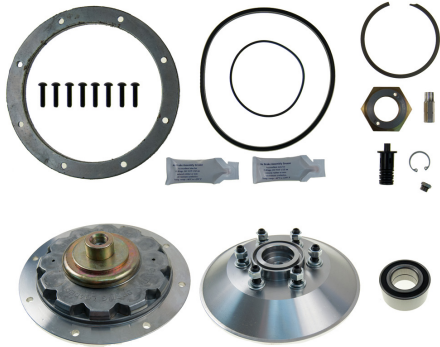

**Order Call Toll Free 800-624-8185**

Manufacturer's part numbers are used for reference purposes only. There is no intent to represent these parts as made by these manufacturers.

## Fan Clutch & Repair Kits - HORTON STYLE REPAIR KITS

PRODUCT BULLETIN

**HOR695568**  
 Kit, Super, DM Advantage Type,  
 Complete W/1 X 7209 Bearing

**HOR695568PFD**  
 Kit, Major, Including PFD Plate, DM Adv.  
 Type, Complete W/1 X 7209 Bearing