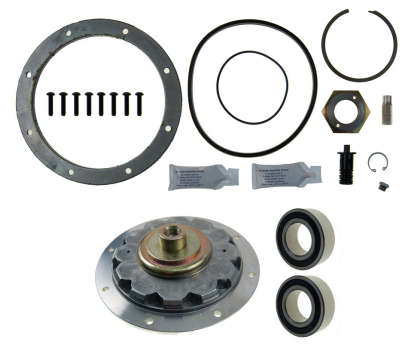

## Fan Clutch & Repair Kits - HORTON STYLE REPAIR KITS

PRODUCT BULLETIN

**HOR695568**  
 Kit, Super, DM Advantage Type,  
 Complete W/1 X 7209 Bearing

**HOR695568PFD**  
 Kit, Major, Including PFD Plate, DM Adv.  
 Type, Complete W/1 X 7209 Bearing

**HOR695568SP**  
 Kit, Major, Including Spring Pack, DM Adv.  
 Type, Complete W/1 X 7209 Bearing

**HOR695575**  
 Kit, Super, DM Advantage Type,  
 Complete W/2 X 5209 Bearings

**HOR695575PFD**  
 Kit, Major, Including PFD Plate, DM Adv.  
 Type, Complete W/2 X 5209 Bearings

**HOR695575SP**  
 Kit, Major, Including Spring Pack, DM Adv.  
 Type, Complete W/2 X 5209 Bearings

**HOR699985**  
 Kit, Super, DM Advantage Type,  
 Complete W/2 x 6209 Bearings

**HOR699985PFD**  
 Kit, Major, Including PFD Plate, DM Adv.  
 Type, Complete W/2 X 6209 Bearings