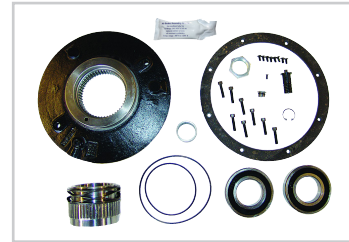

**HOR699985SP**  
 Kit, Major, Including Spring Pack, DM Adv.  
 Type, Complete W2 X 6209 Bearings

**Order Call Toll Free 800-624-8185**

Manufacturer's part numbers are used for reference purposes only. There is no intent to represent these parts as made by these manufacturers.

## Fan Clutch & Repair Kits - HORTON STYLE REPAIR KITS

PRODUCT BULLETIN

HOR694205  
Minor Seal Kit, Fits "S" &  
"HTS" Series Clutches

HOR694246  
9.5" Lining Kit,  
Fits "HTS" Series Clutches

HOR694305  
Super Repair Kit,  
Fits "HTS" Series Clutches

HOR694307  
Super Repair Kit,  
Fits "S" Series Clutches

HOR694315  
Major Repair Kit,  
Fits "HTS" Series Clutches

HOR694346  
Seal Kit, Fits Drivemaster and  
Drivemaster Advantage Series Clutches

HOR694349  
Lining Kit, Fits Drivemaster and  
Drivemaster Advantage Series Clutches