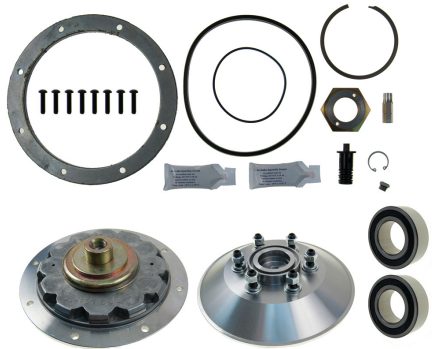

## Fan Clutch & Repair Kits - HORTON STYLE REPAIR KITS

PRODUCT BULLETIN

**HOR695568**  
 Kit, Super, DM Advantage Type,  
 Complete W/1 X 7209 Bearing

**HOR695568PFD**  
 Kit, Major, Including PFD Plate, DM Adv.  
 Type, Complete W/1 X 7209 Bearing

**HOR695568SP**  
 Kit, Major, Including Spring Pack, DM Adv.  
 Type, Complete W/1 X 7209 Bearing

**HOR695575**  
 Kit, Super, DM Advantage Type,  
 Complete W/2 X 5209 Bearings

**HOR695575PFD**  
 Kit, Major, Including PFD Plate, DM Adv.  
 Type, Complete W/2 X 5209 Bearings

**HOR695575SP**  
 Kit, Major, Including Spring Pack, DM Adv.  
 Type, Complete W/2 X 5209 Bearings

**HOR699985**  
 Kit, Super, DM Advantage Type,  
 Complete W/2 x 6209 Bearings

**HOR699985PFD**  
 Kit, Major, Including PFD Plate, DM Adv.  
 Type, Complete W/2 X 6209 Bearings