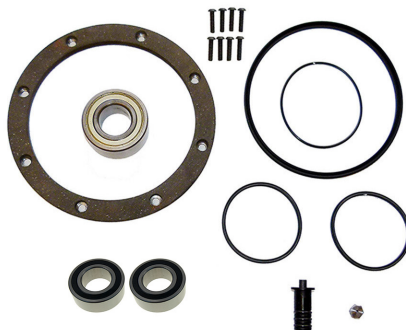

HOR694351-5209
Kit, Major, DM Horton Type W/2 X 5209 Bearings