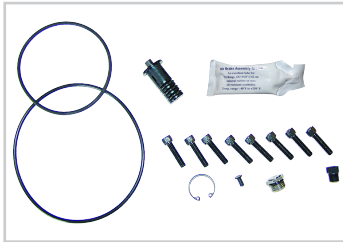

Power Brake Sales

1517 McCormack Avenue
Sacramento, CA 95811
Phone: 916-446-7829
Fax: 916-446-7569
pbs@powerbrakes.com

Fan Clutch & Repair Kits - HORTON STYLE REPAIR KITS

PRODUCT BULLETIN

HOR694205
Minor Seal Kit, Fits "S" &
"HTS" Series Clutches