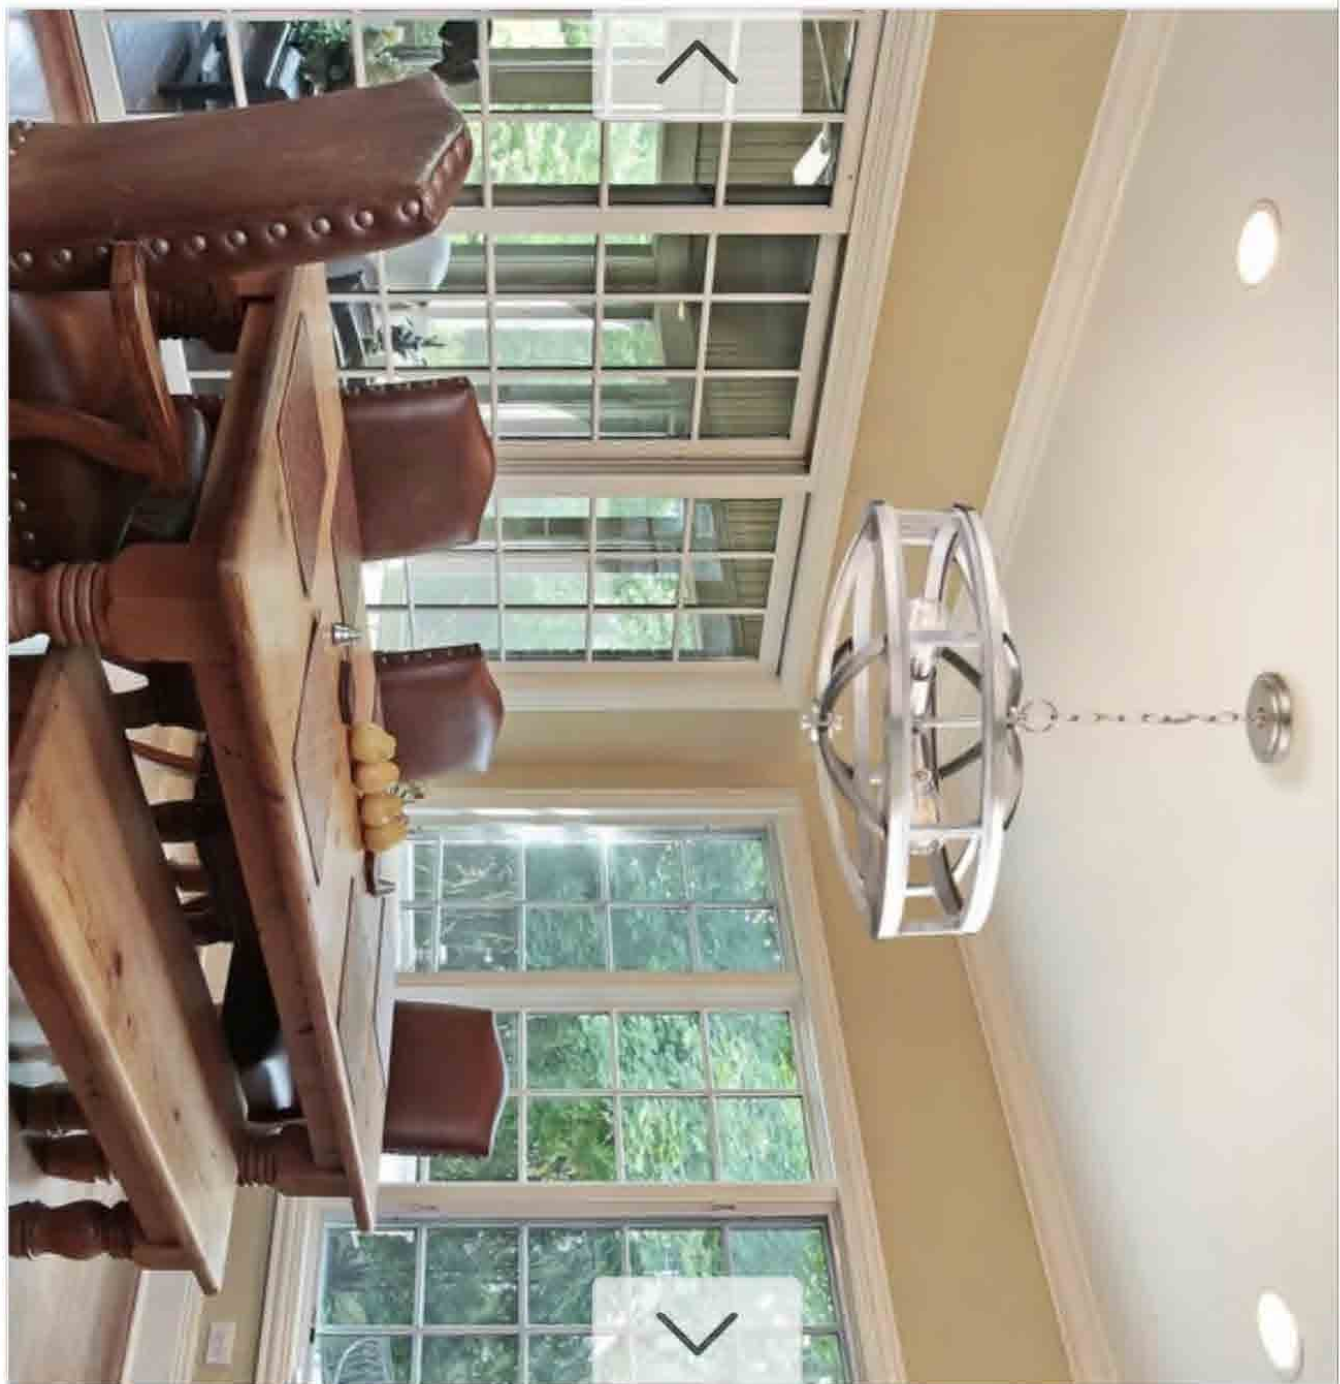

Eglo
Chandelier
Brushed Ni
brand [Eglo](#)

Today $34

PAXTON 000388

Pay it off in up to 24
Credit Card. [Learn M](#)

FREE SHIPPING

Want a shipping e

Color (1): **Brushed N**

Brushed Nickel

☐ **Free Returns* &**
Join today for $19

Quantity: 1