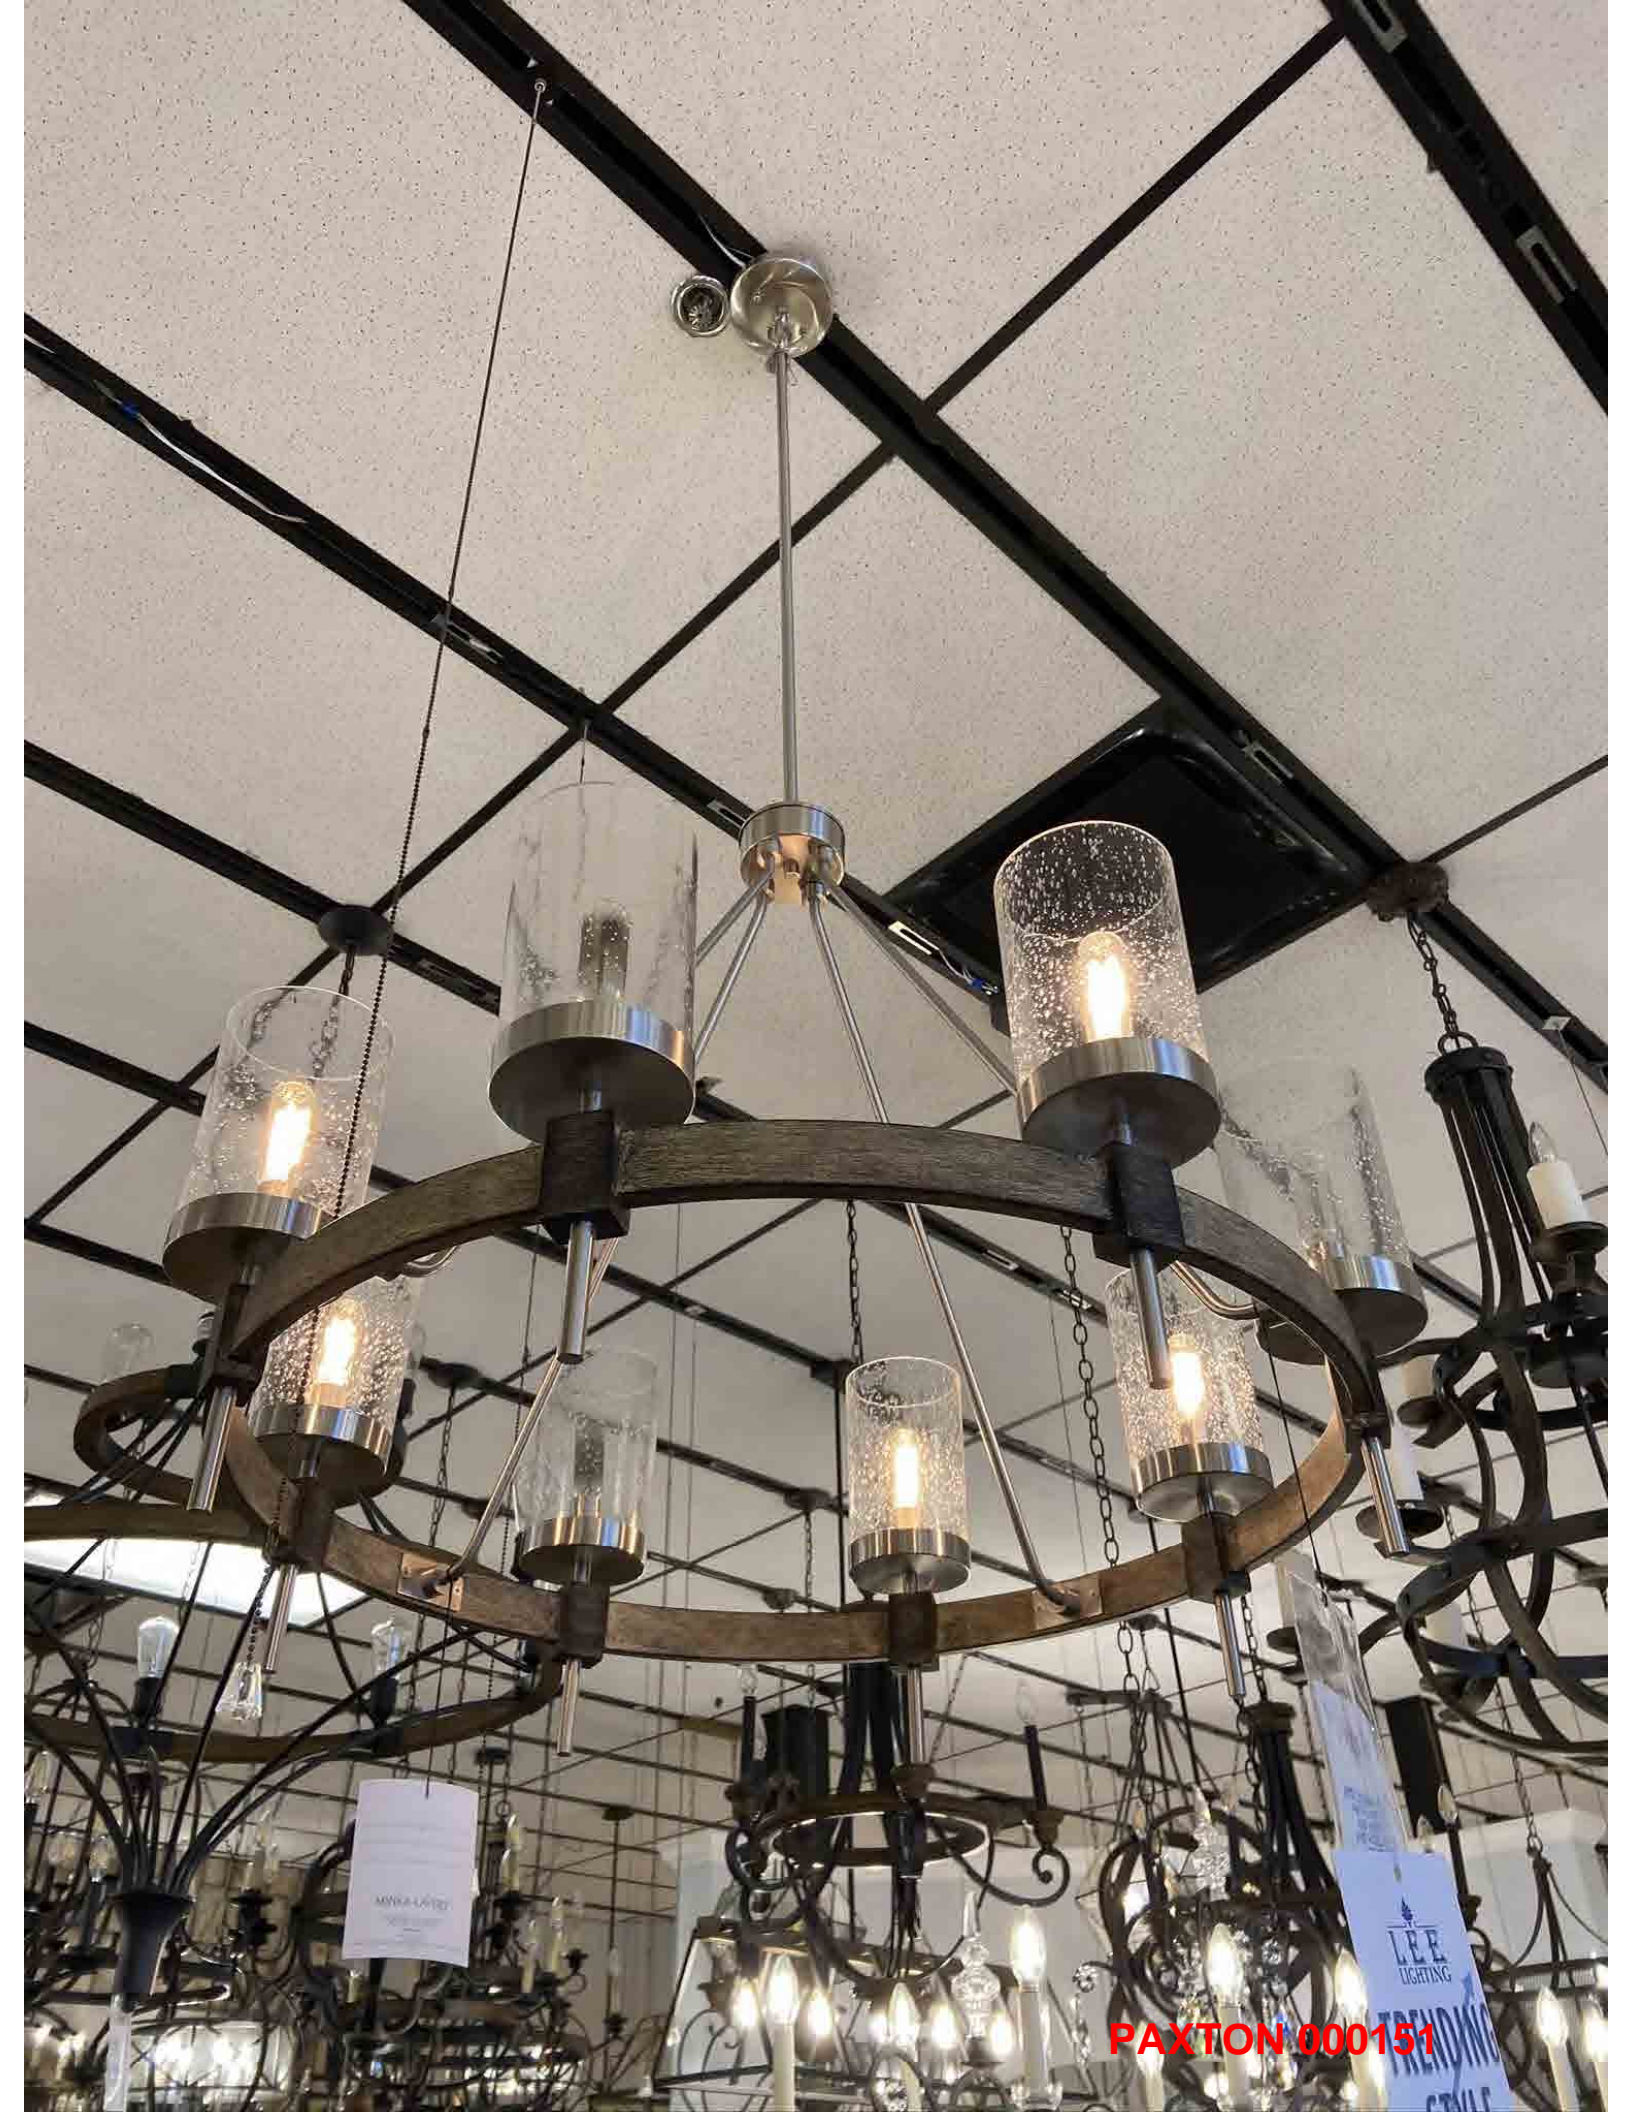

MINIKA LÄTTET

LEE LIGHTING
TRENDS
STYLE

PAXTON 000151