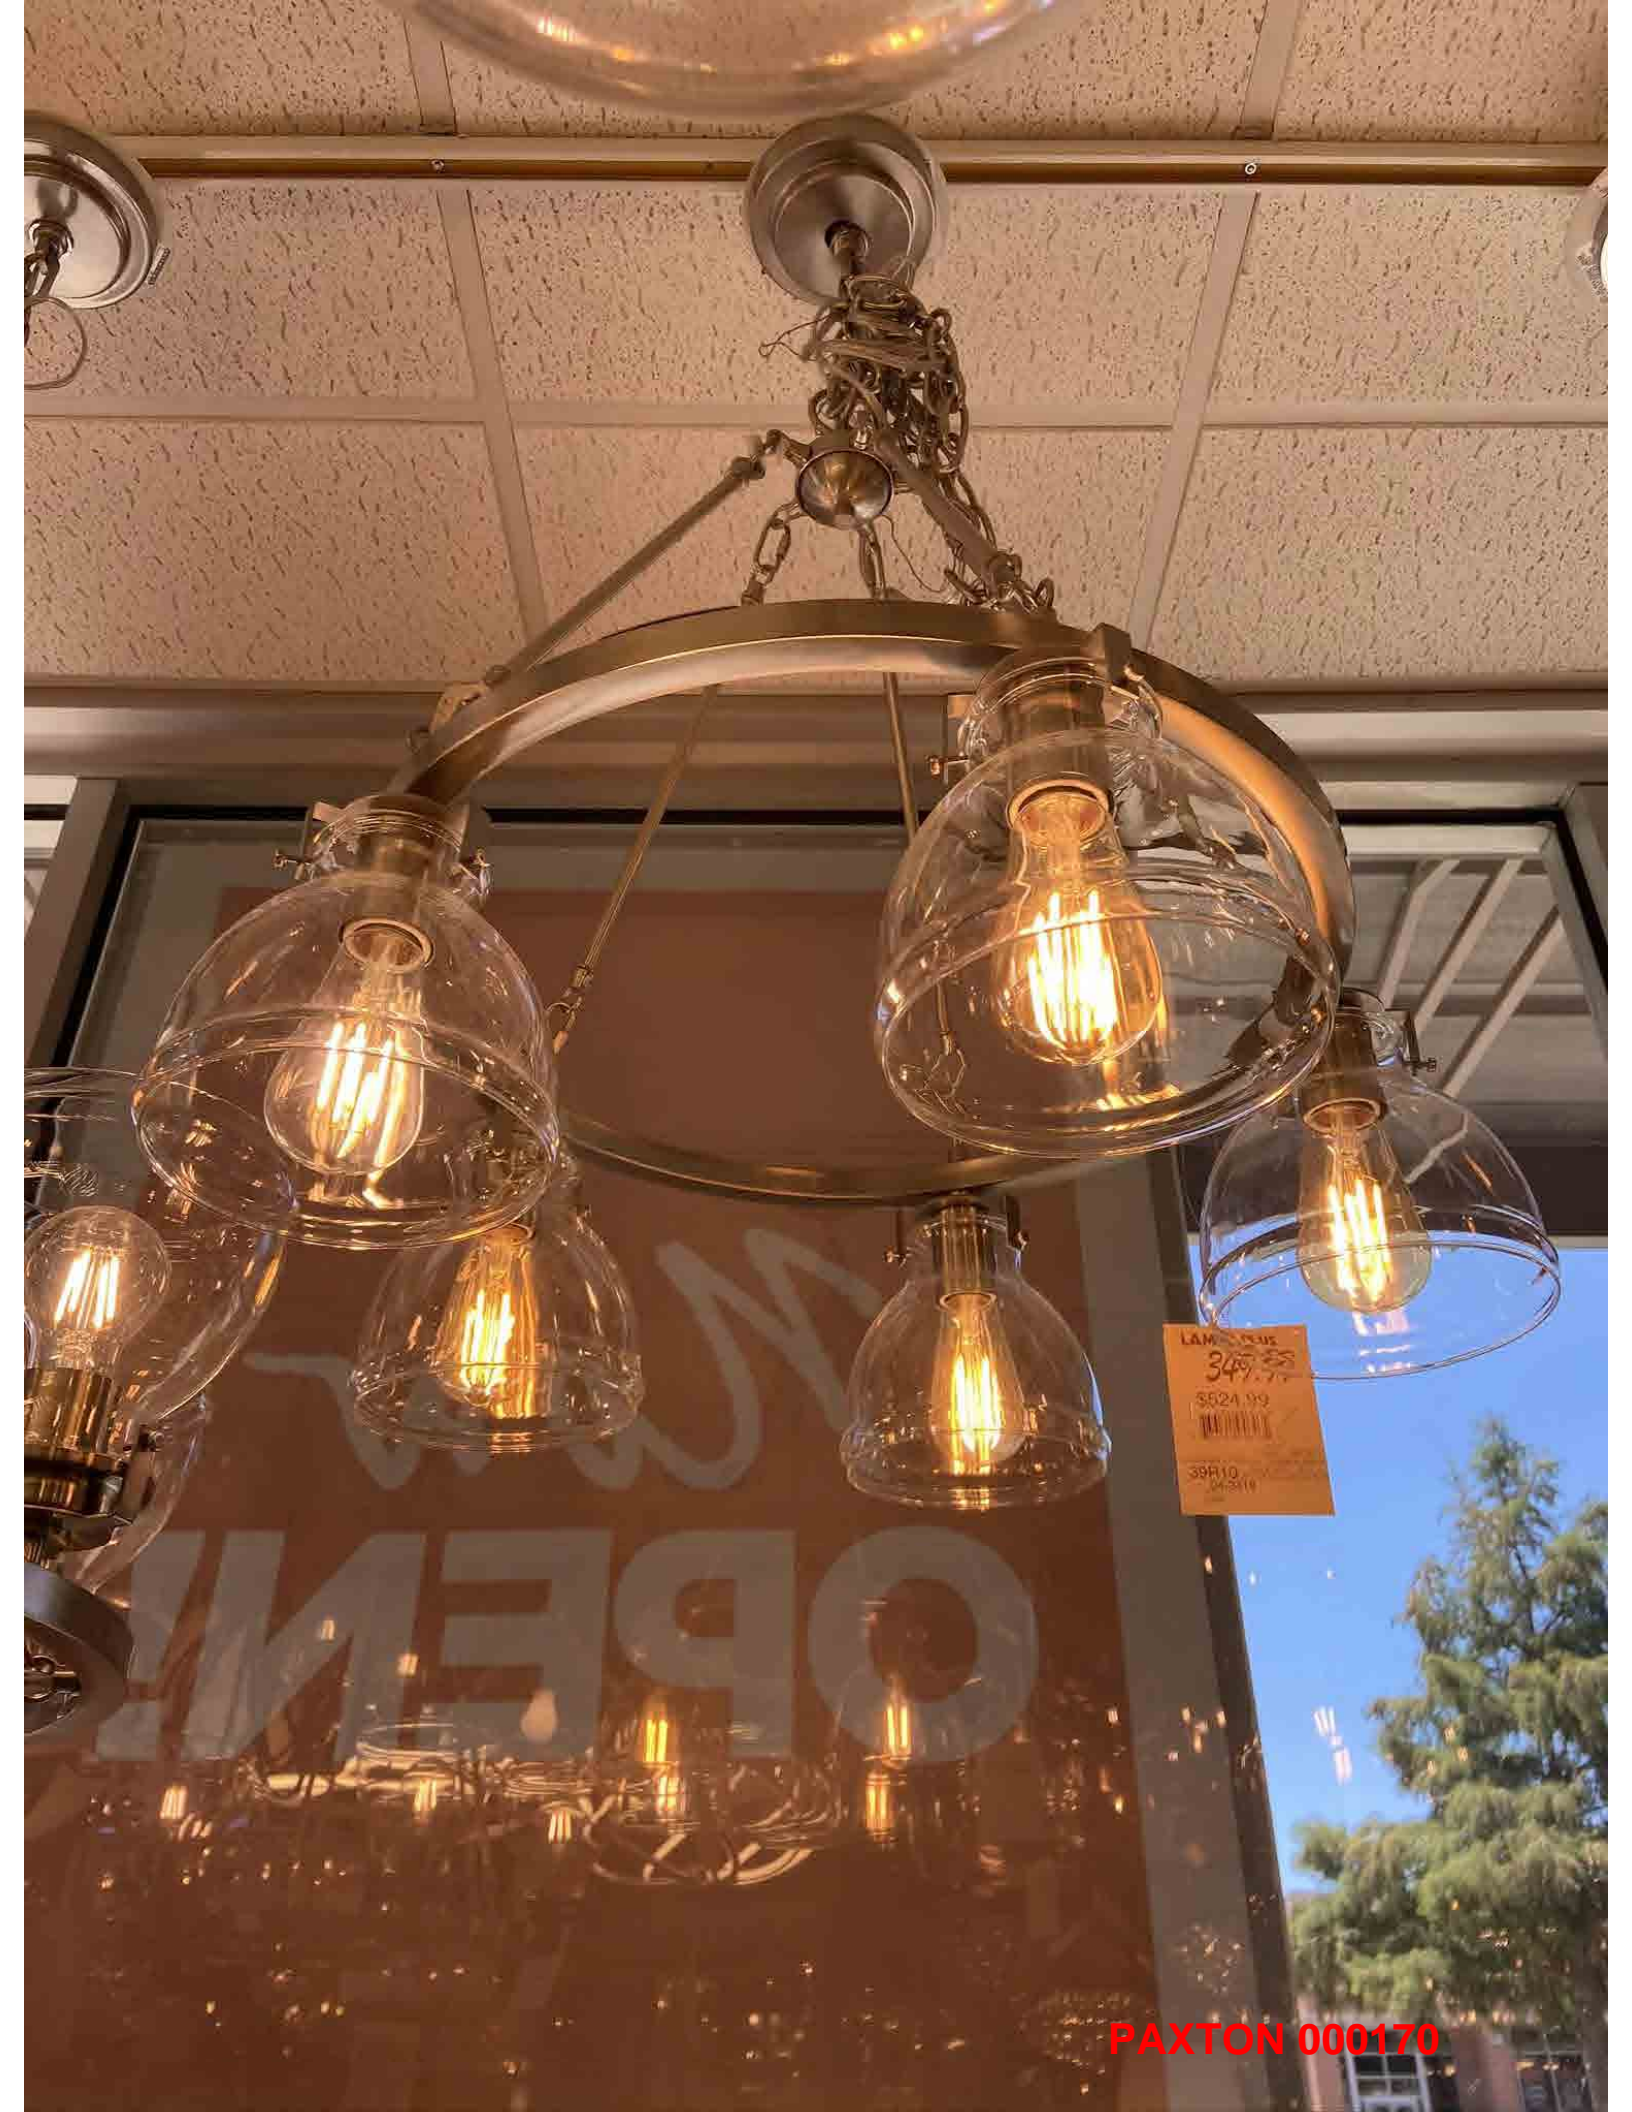

No Further Discounts Apply

Bridle

■ 4636-106

PAXTON 000168

LAMPS PLUS
349.99
\$524.99
38R15
04-9418

PAXTON 000169

LAMP HOUSE
3497.99
\$524.99
39H10
000170

PAXTON 000170