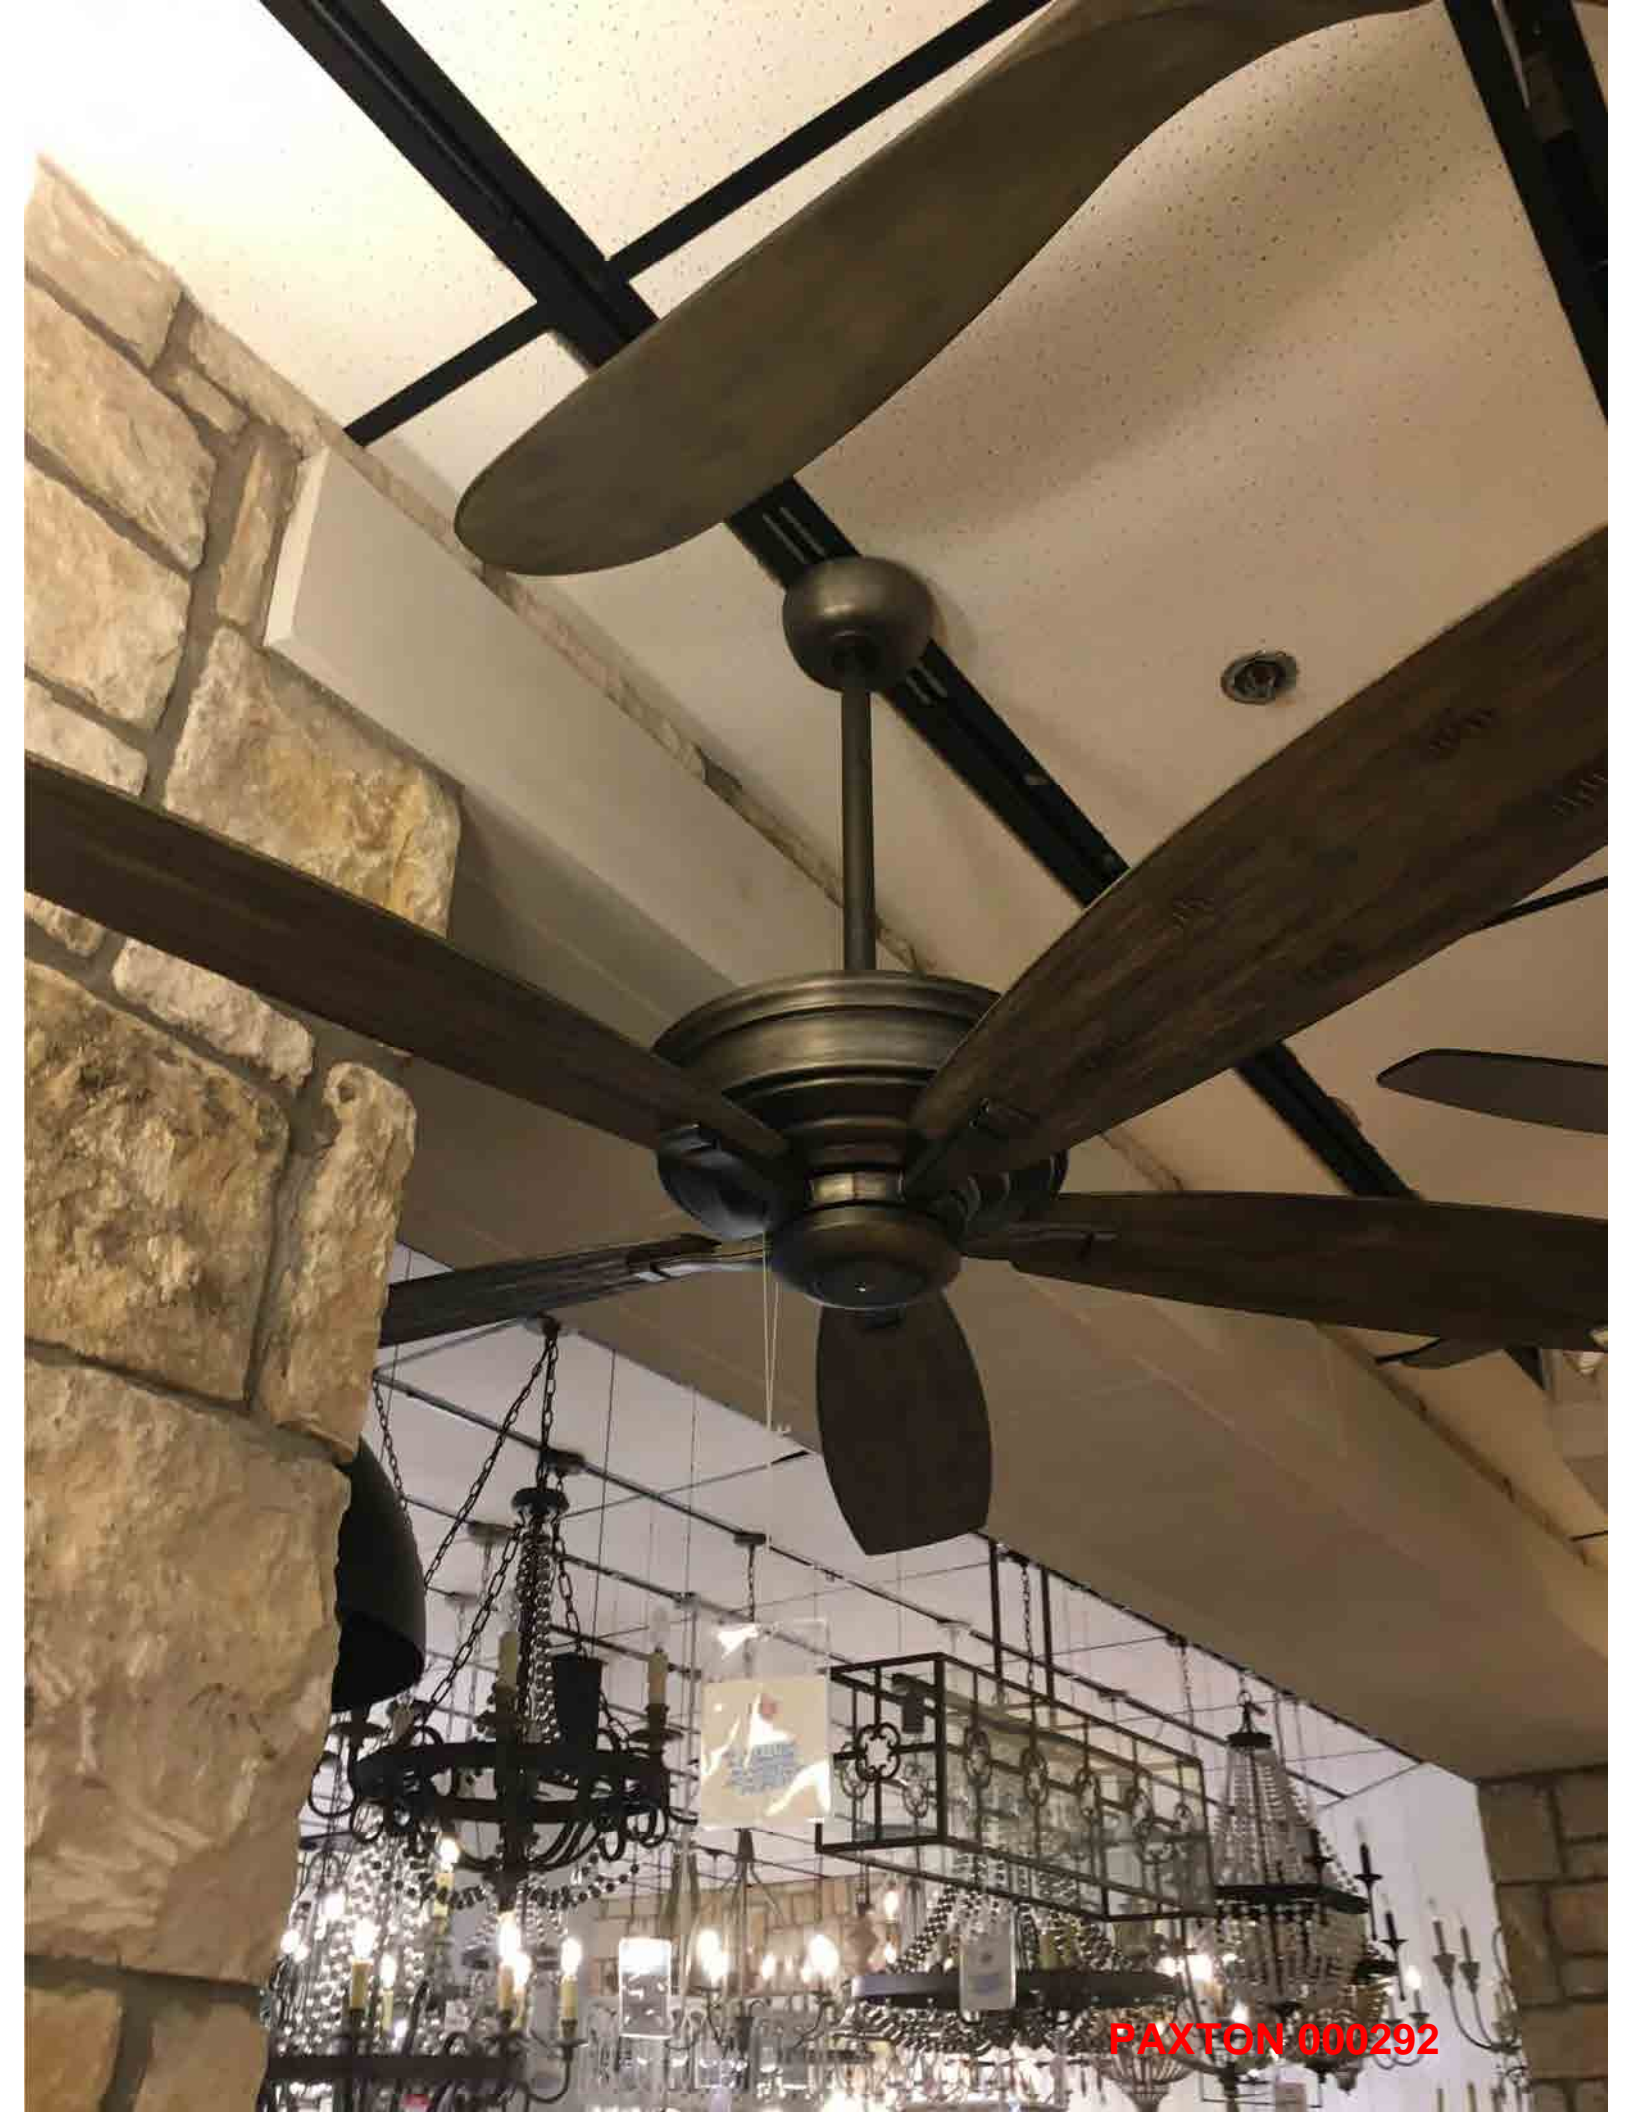

PAXTON 000292