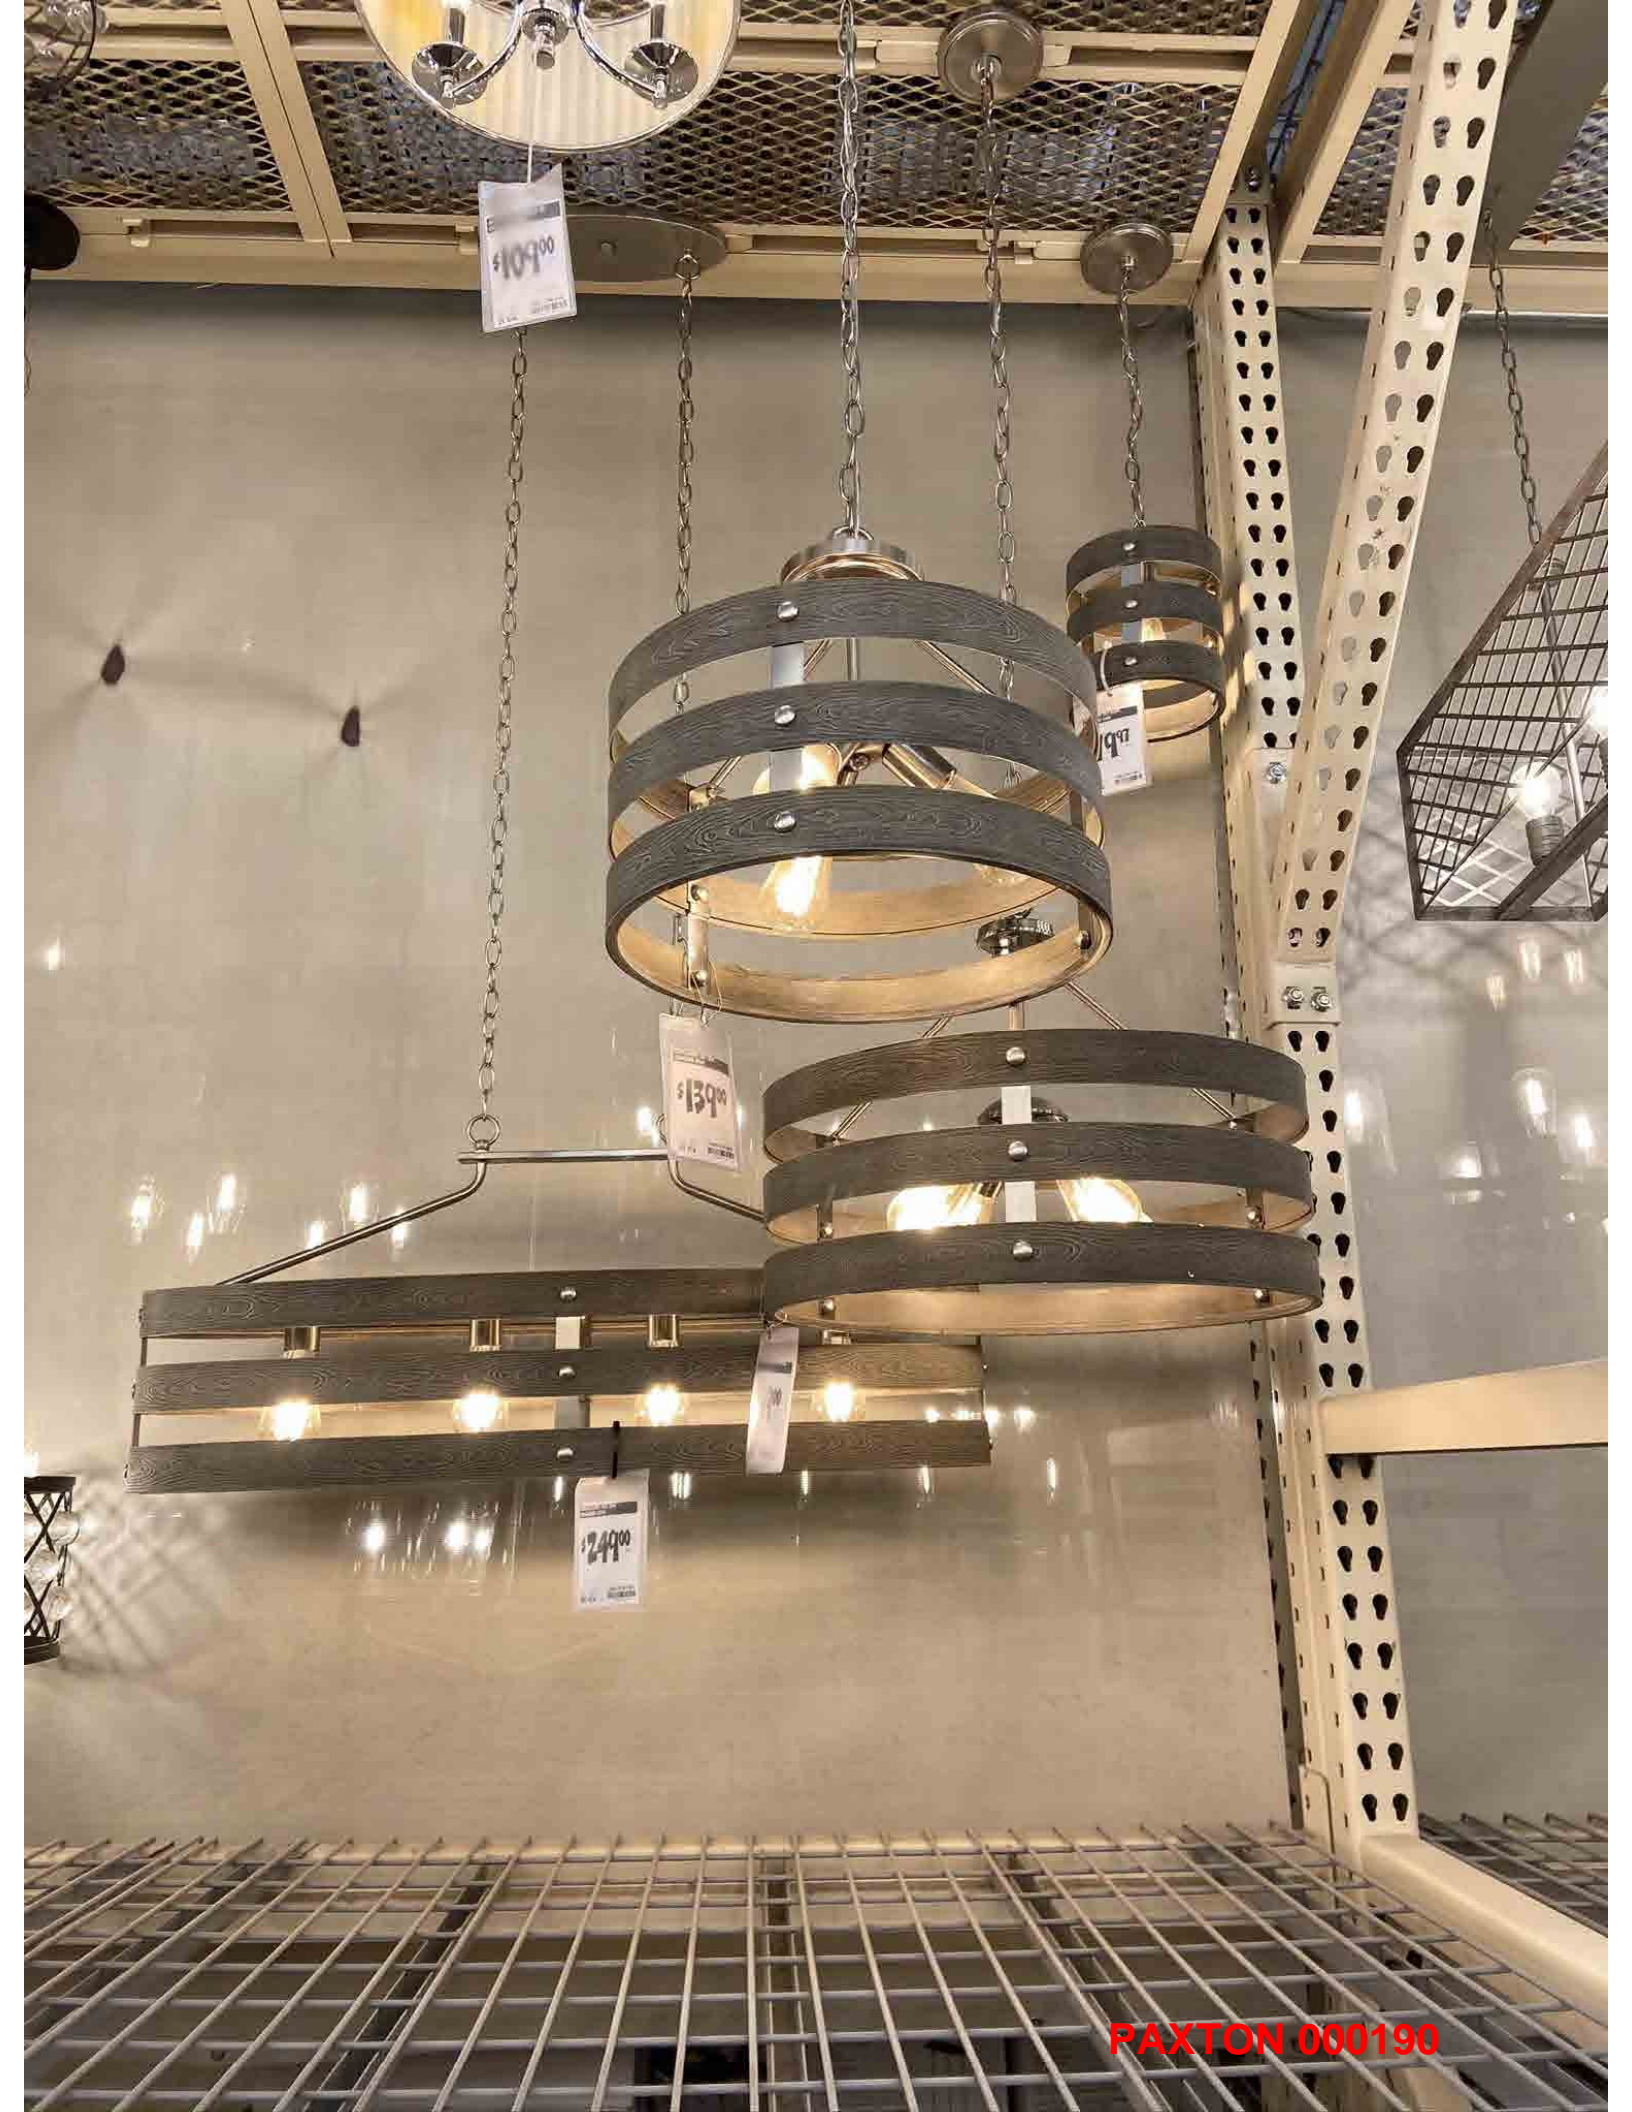

$109.00

$139.00

$99.00

$249.00

PAXTON 000190