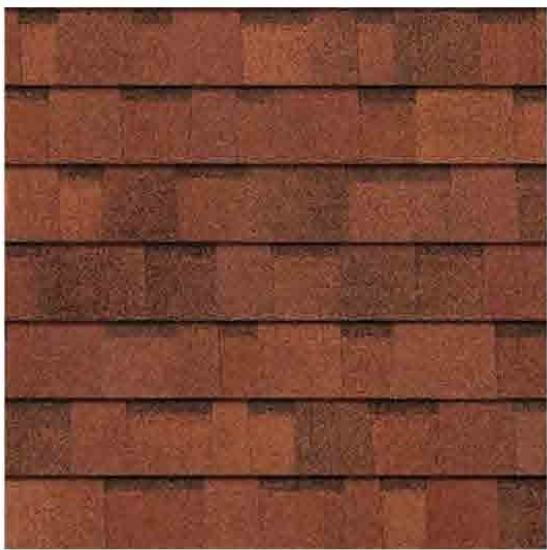

Item # 146960 Model # TD99

Owens Corning TruDefinition Duration 32.8-sq ft Terra Cotta Laminated Architectural Roof Shingles

2424 Ratings 4.9 Average

94% Recommend this product

Community Q&A View Now

+3 More