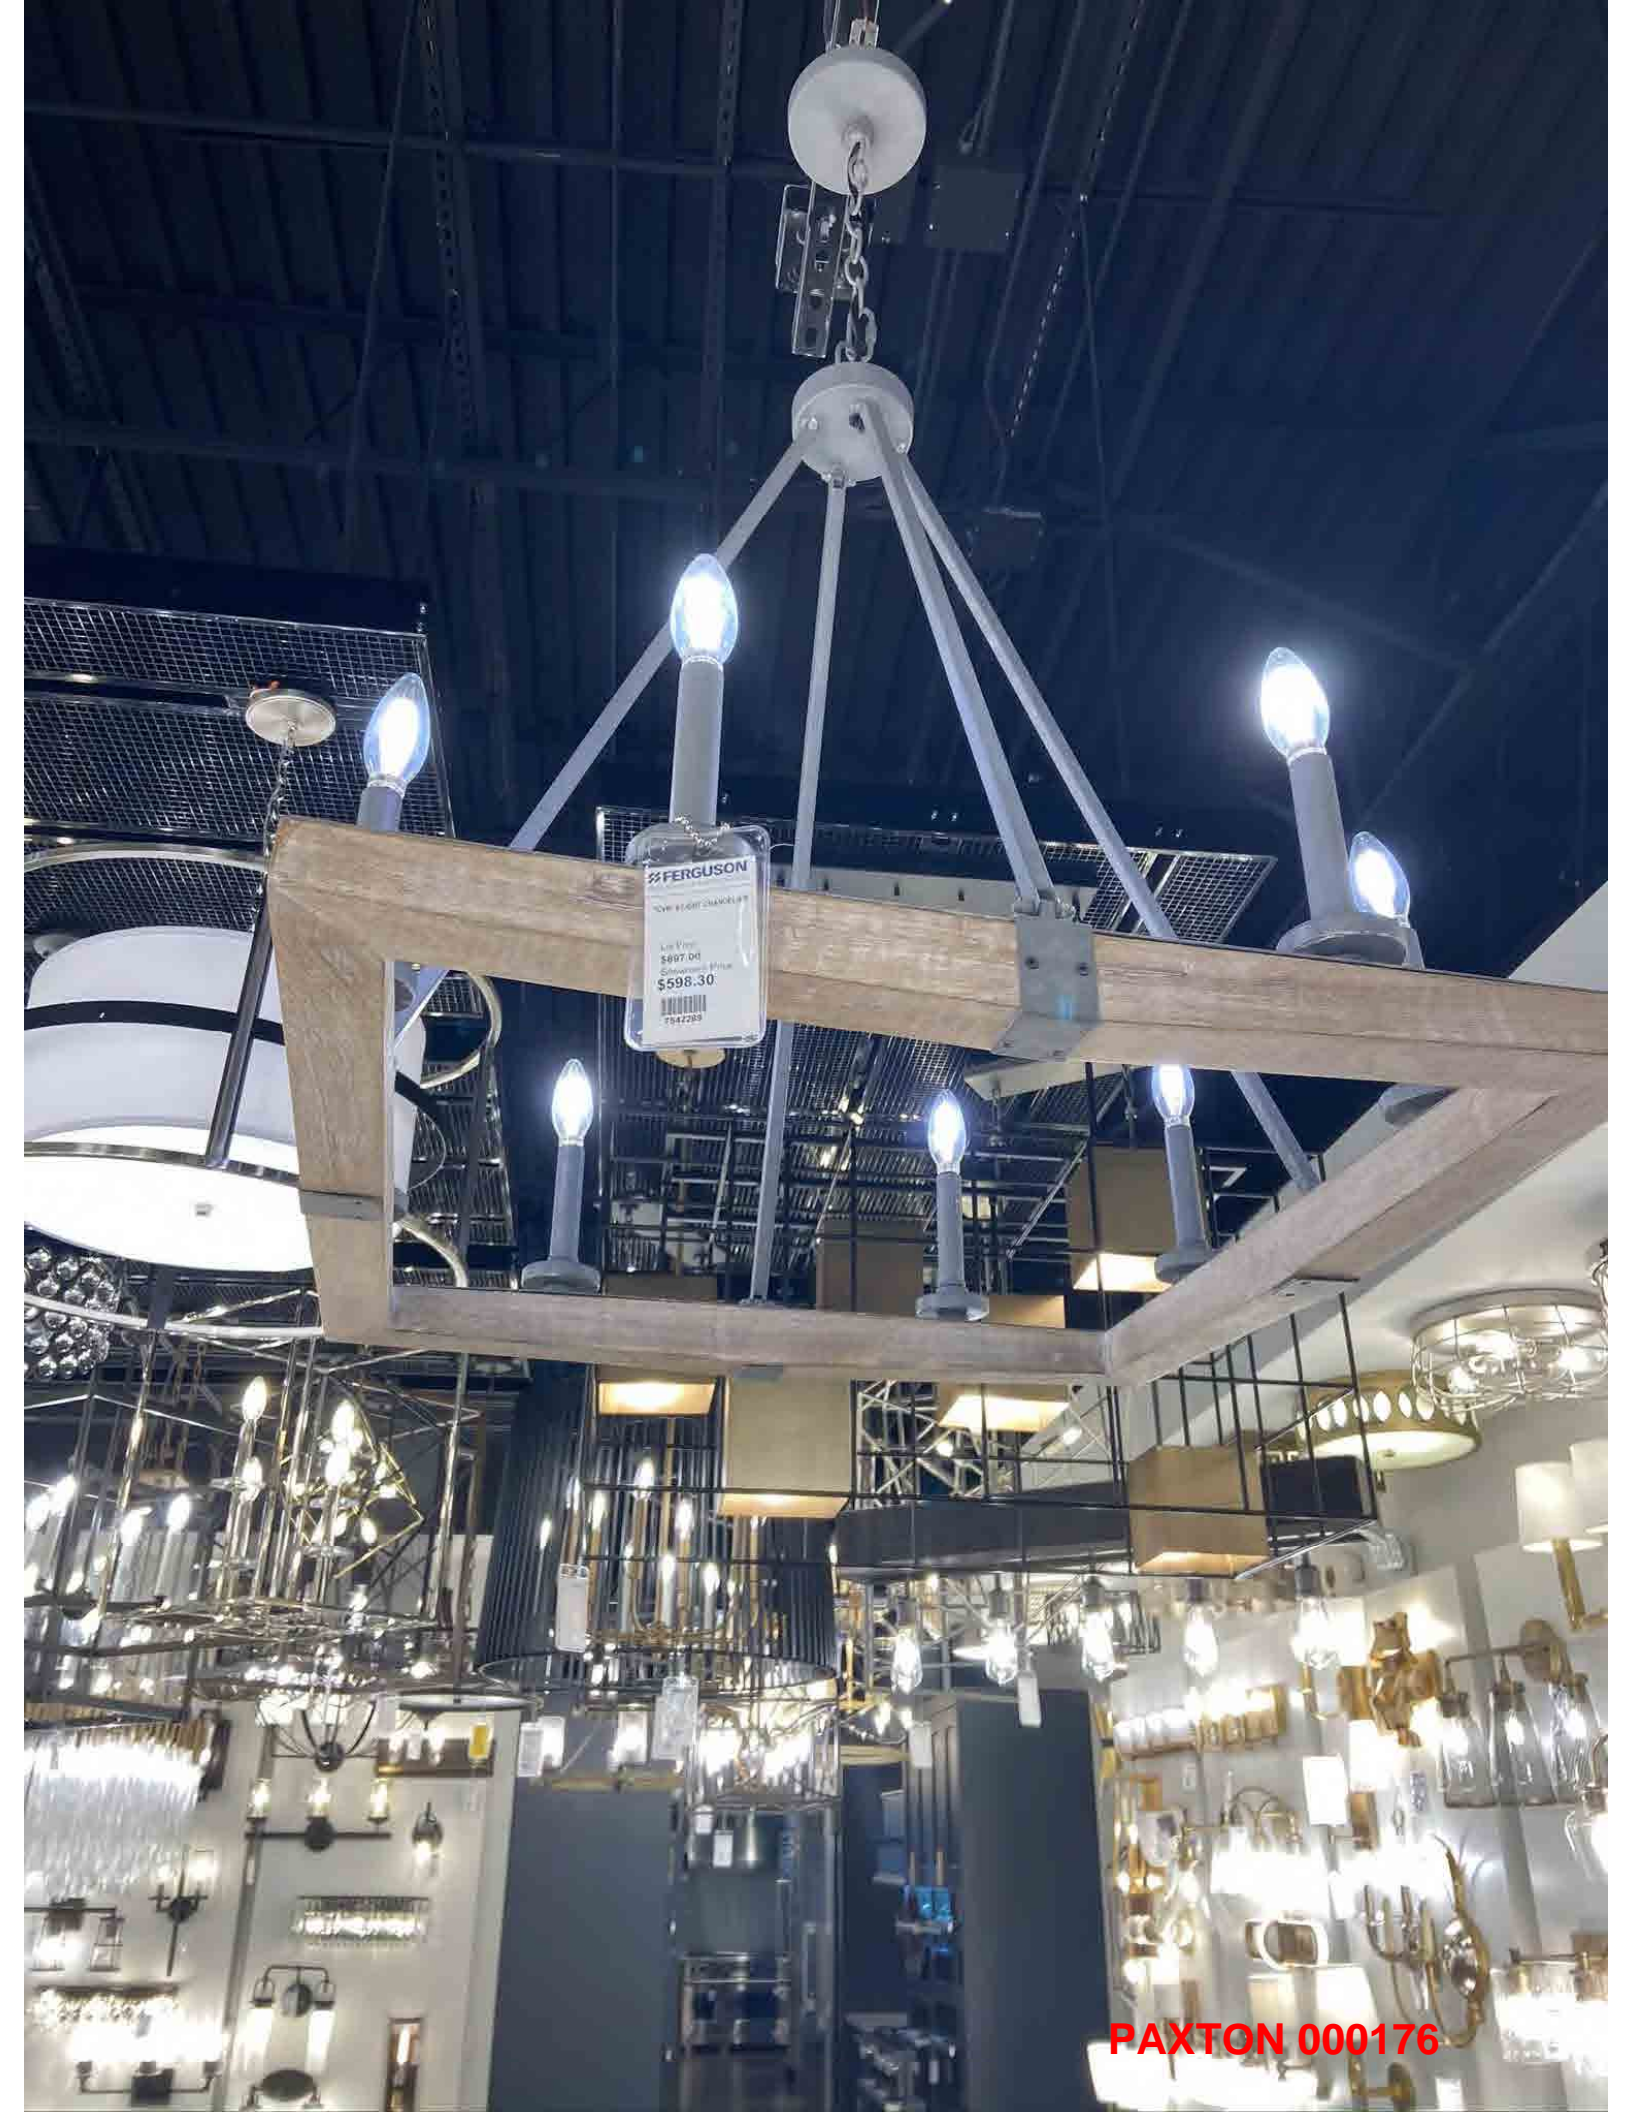

FERGUSON
CWE #18072346118
List Price
$697.00
Showroom Price
$598.30
7542283

PAXTON 000176