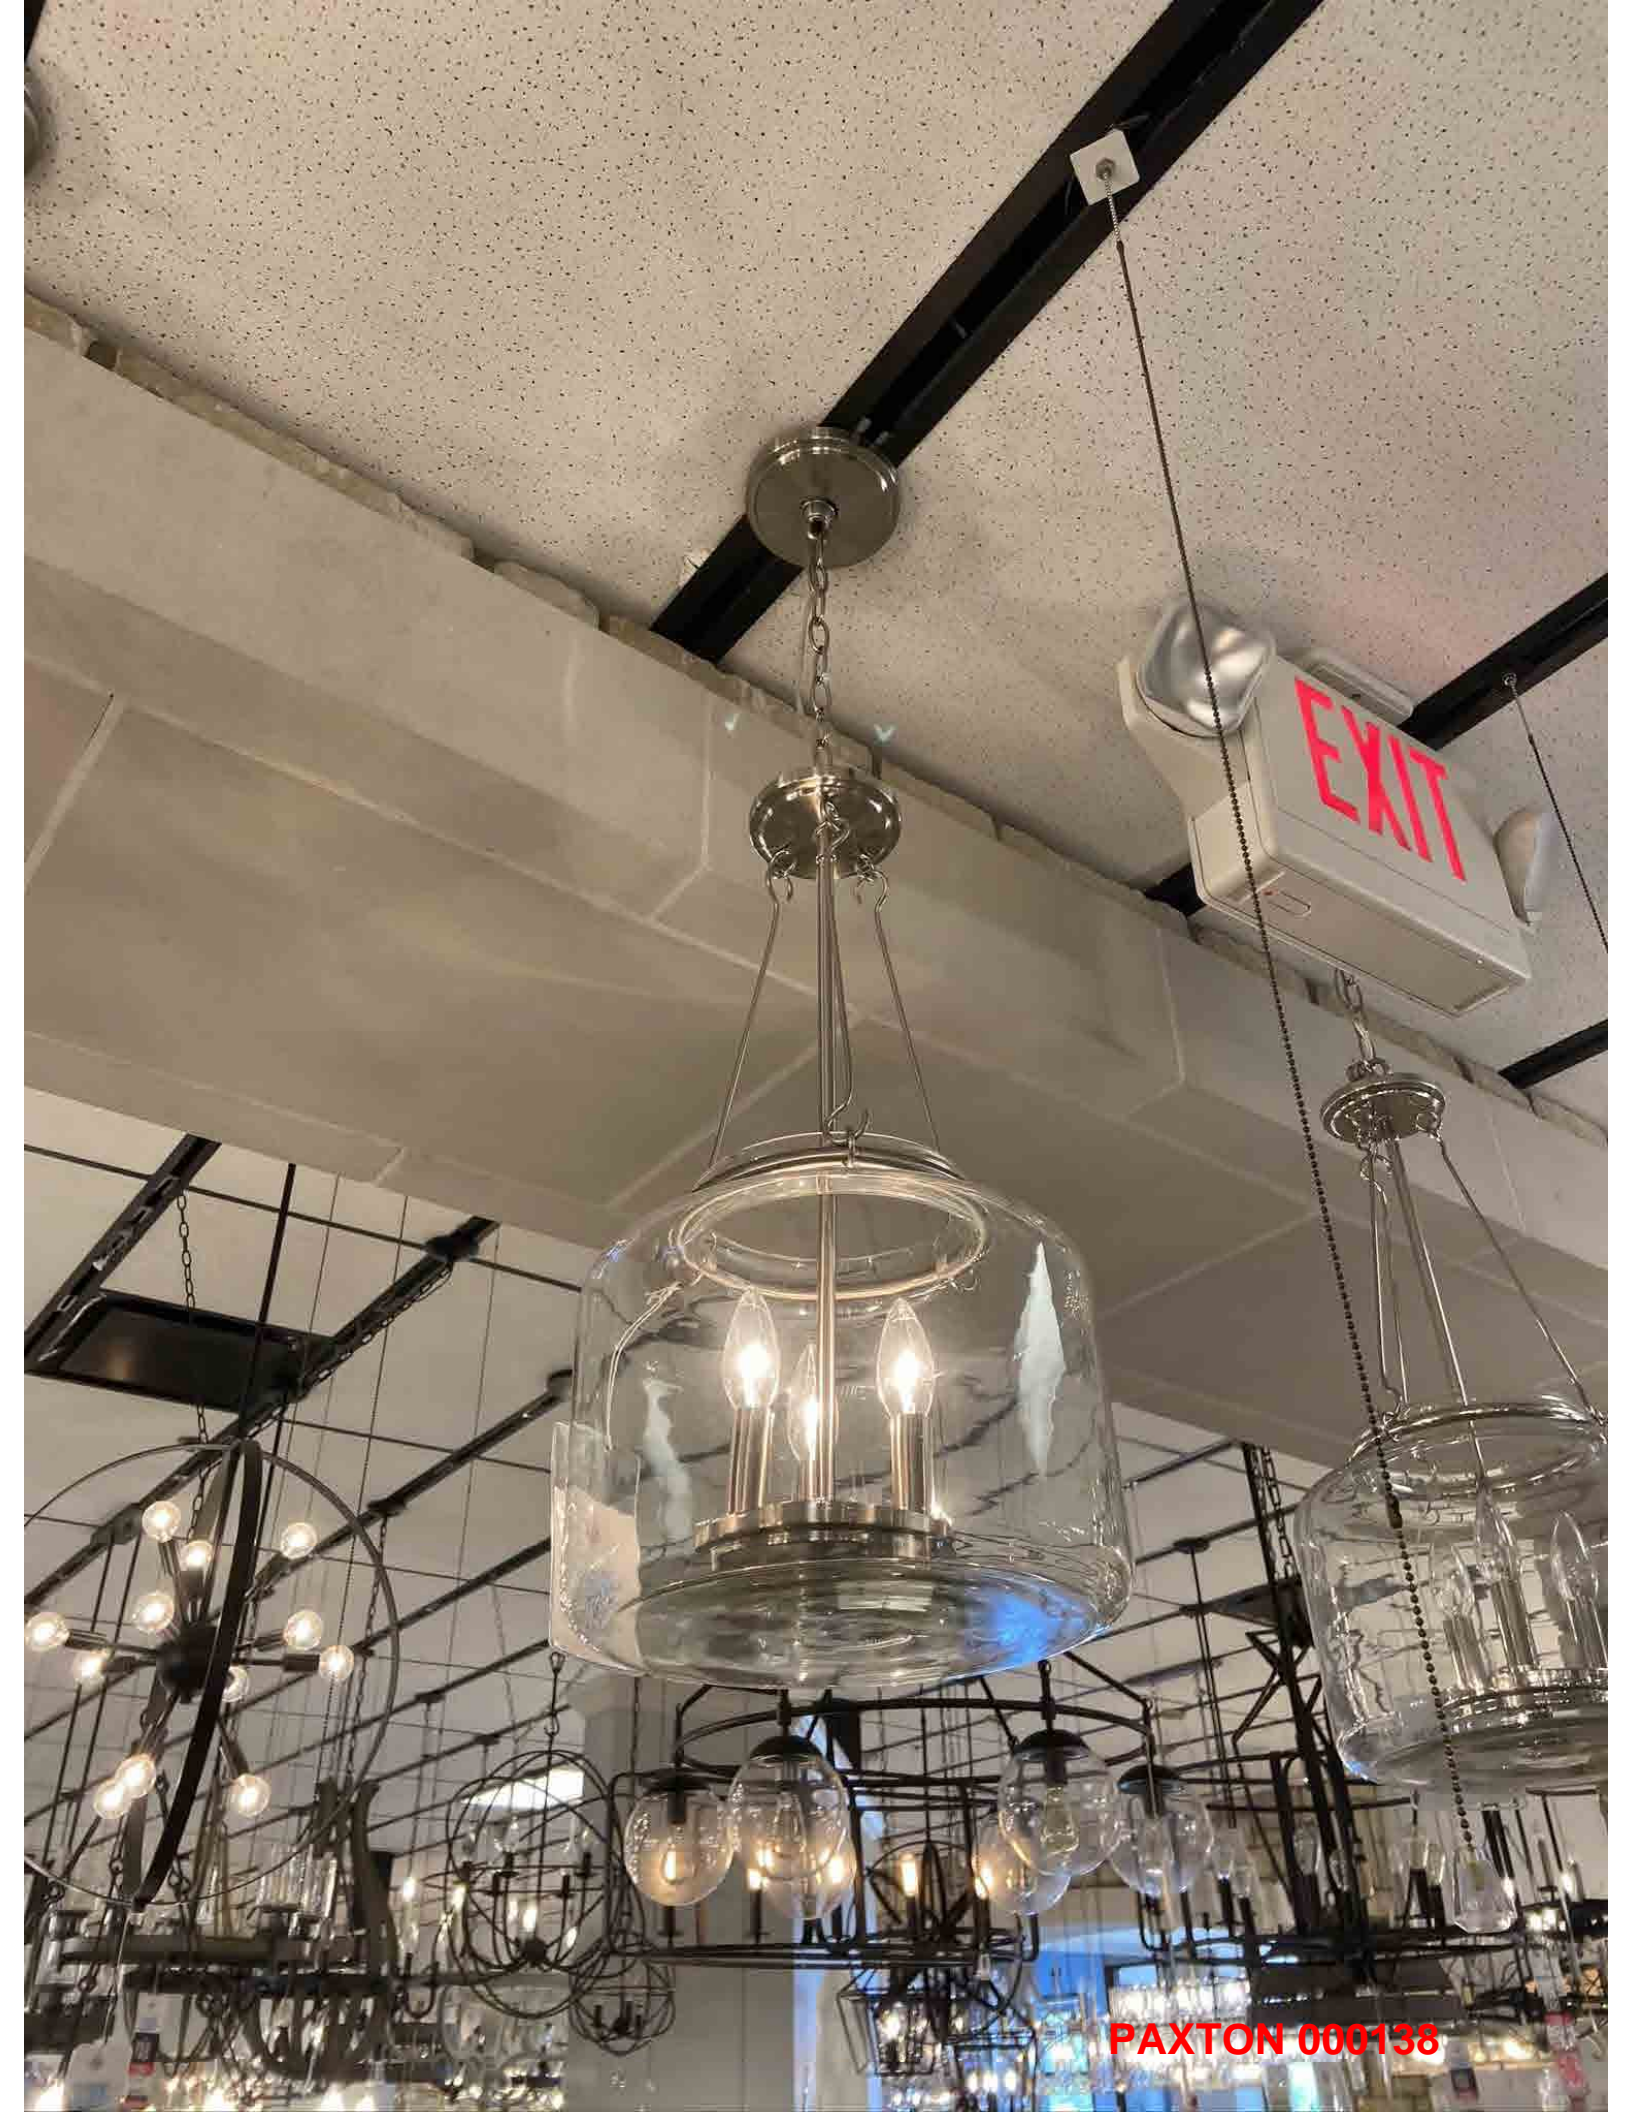

PAXTON 000138