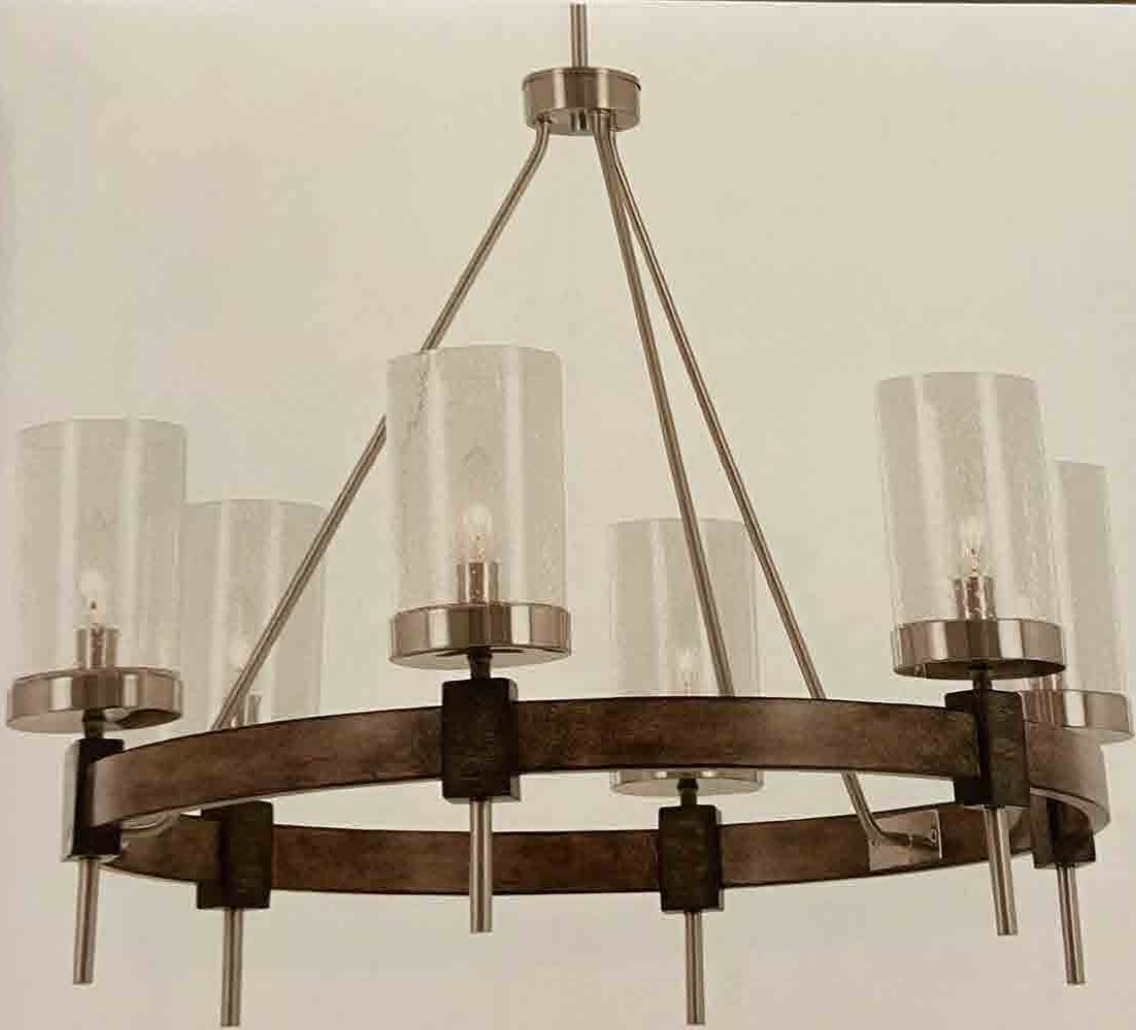

No Further Discounts Apply

Bridle

■ 4636-106

PAXTON 000168

LAMPS PLUS
349.99
\$524.99
38R15
04-9418

PAXTON 000169

LAMP HOUSE
3497.99
\$524.99
39H10
000170

PAXTON 000170