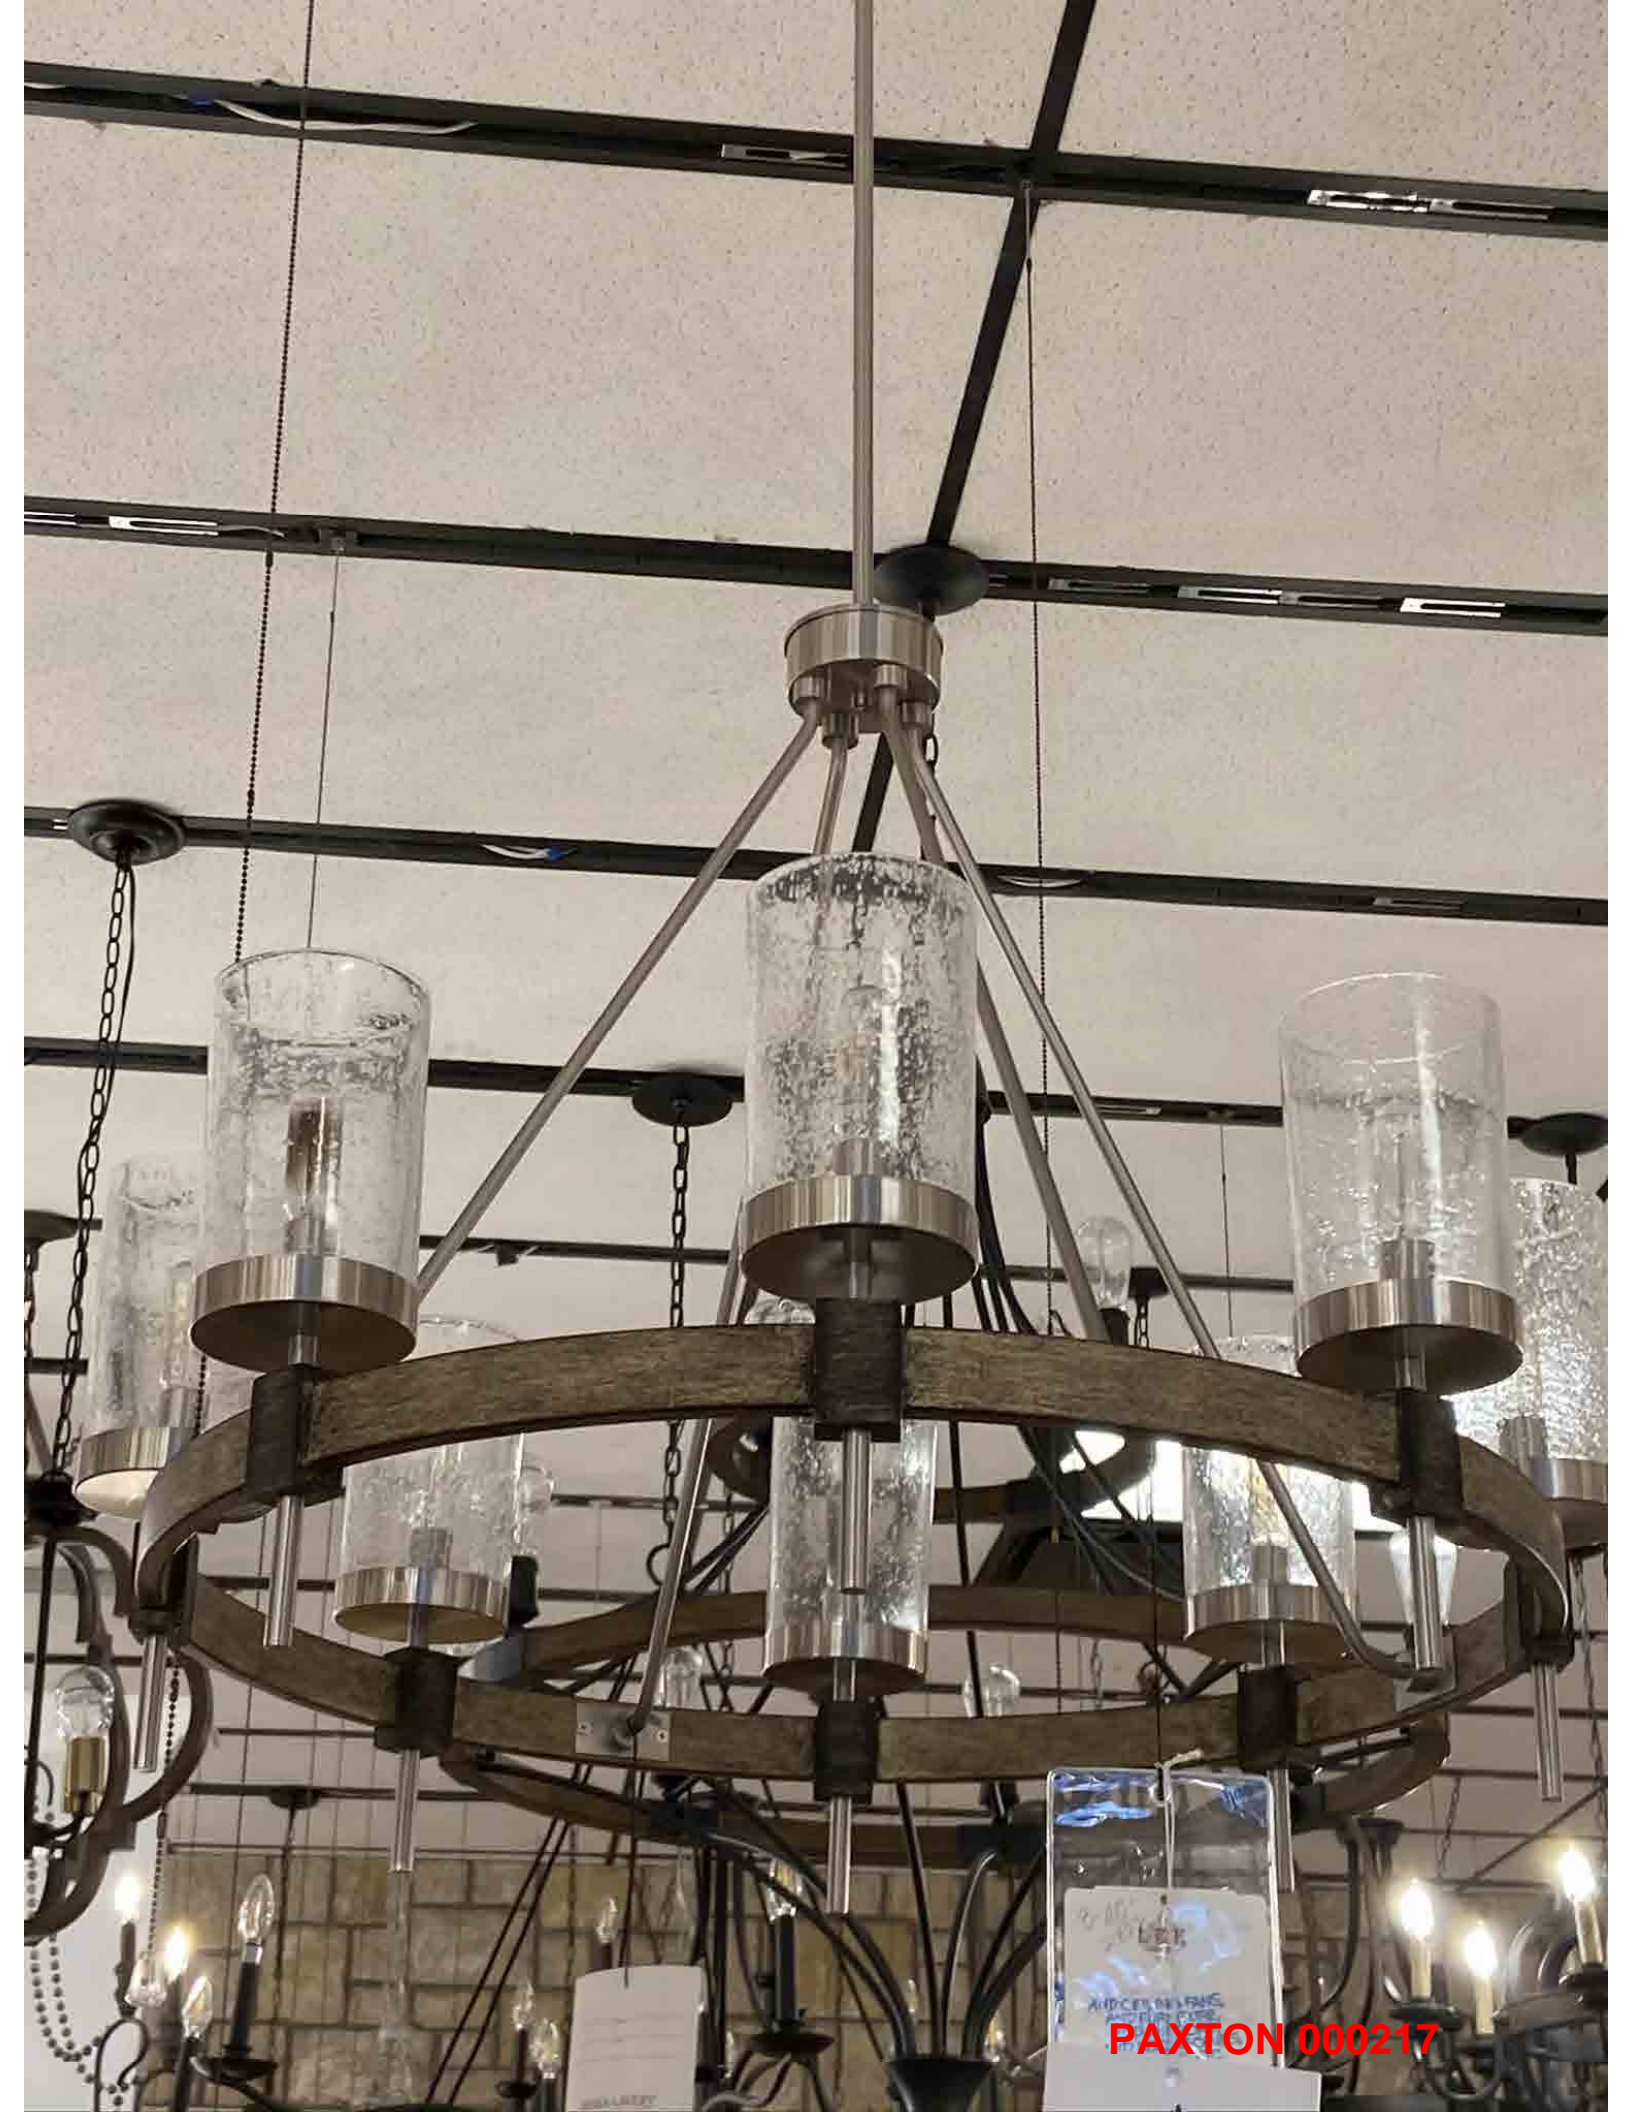

PAXTON 000217