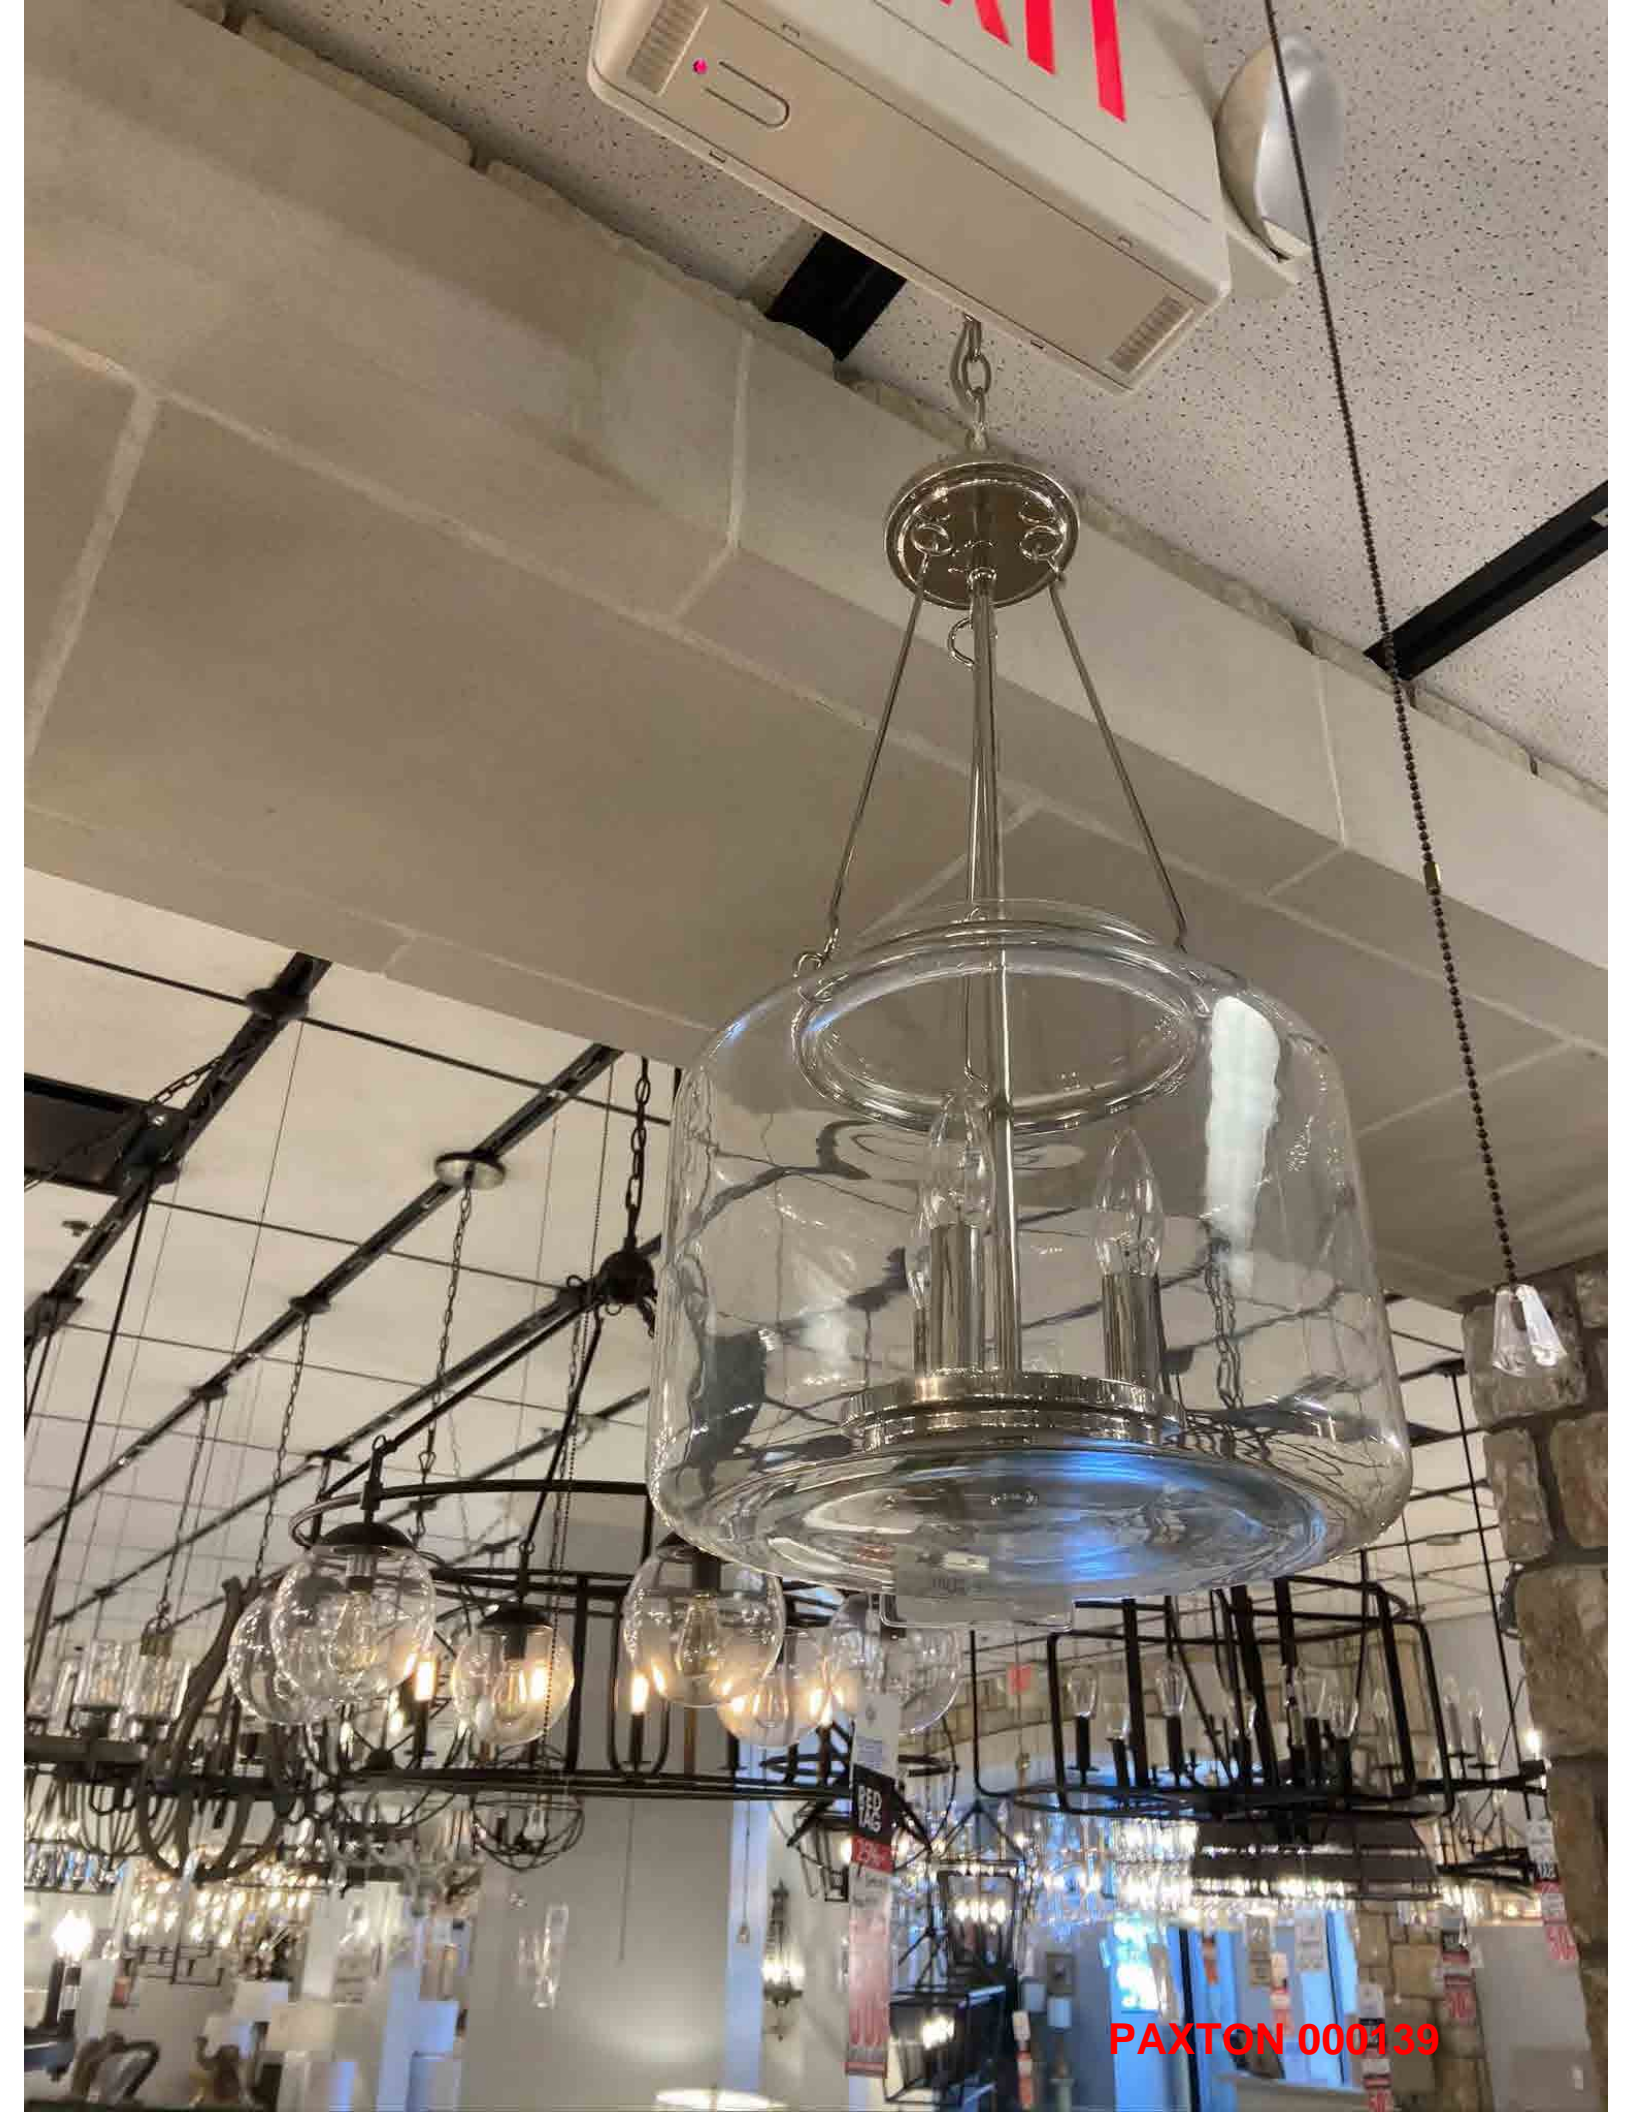

PAXTON 000139