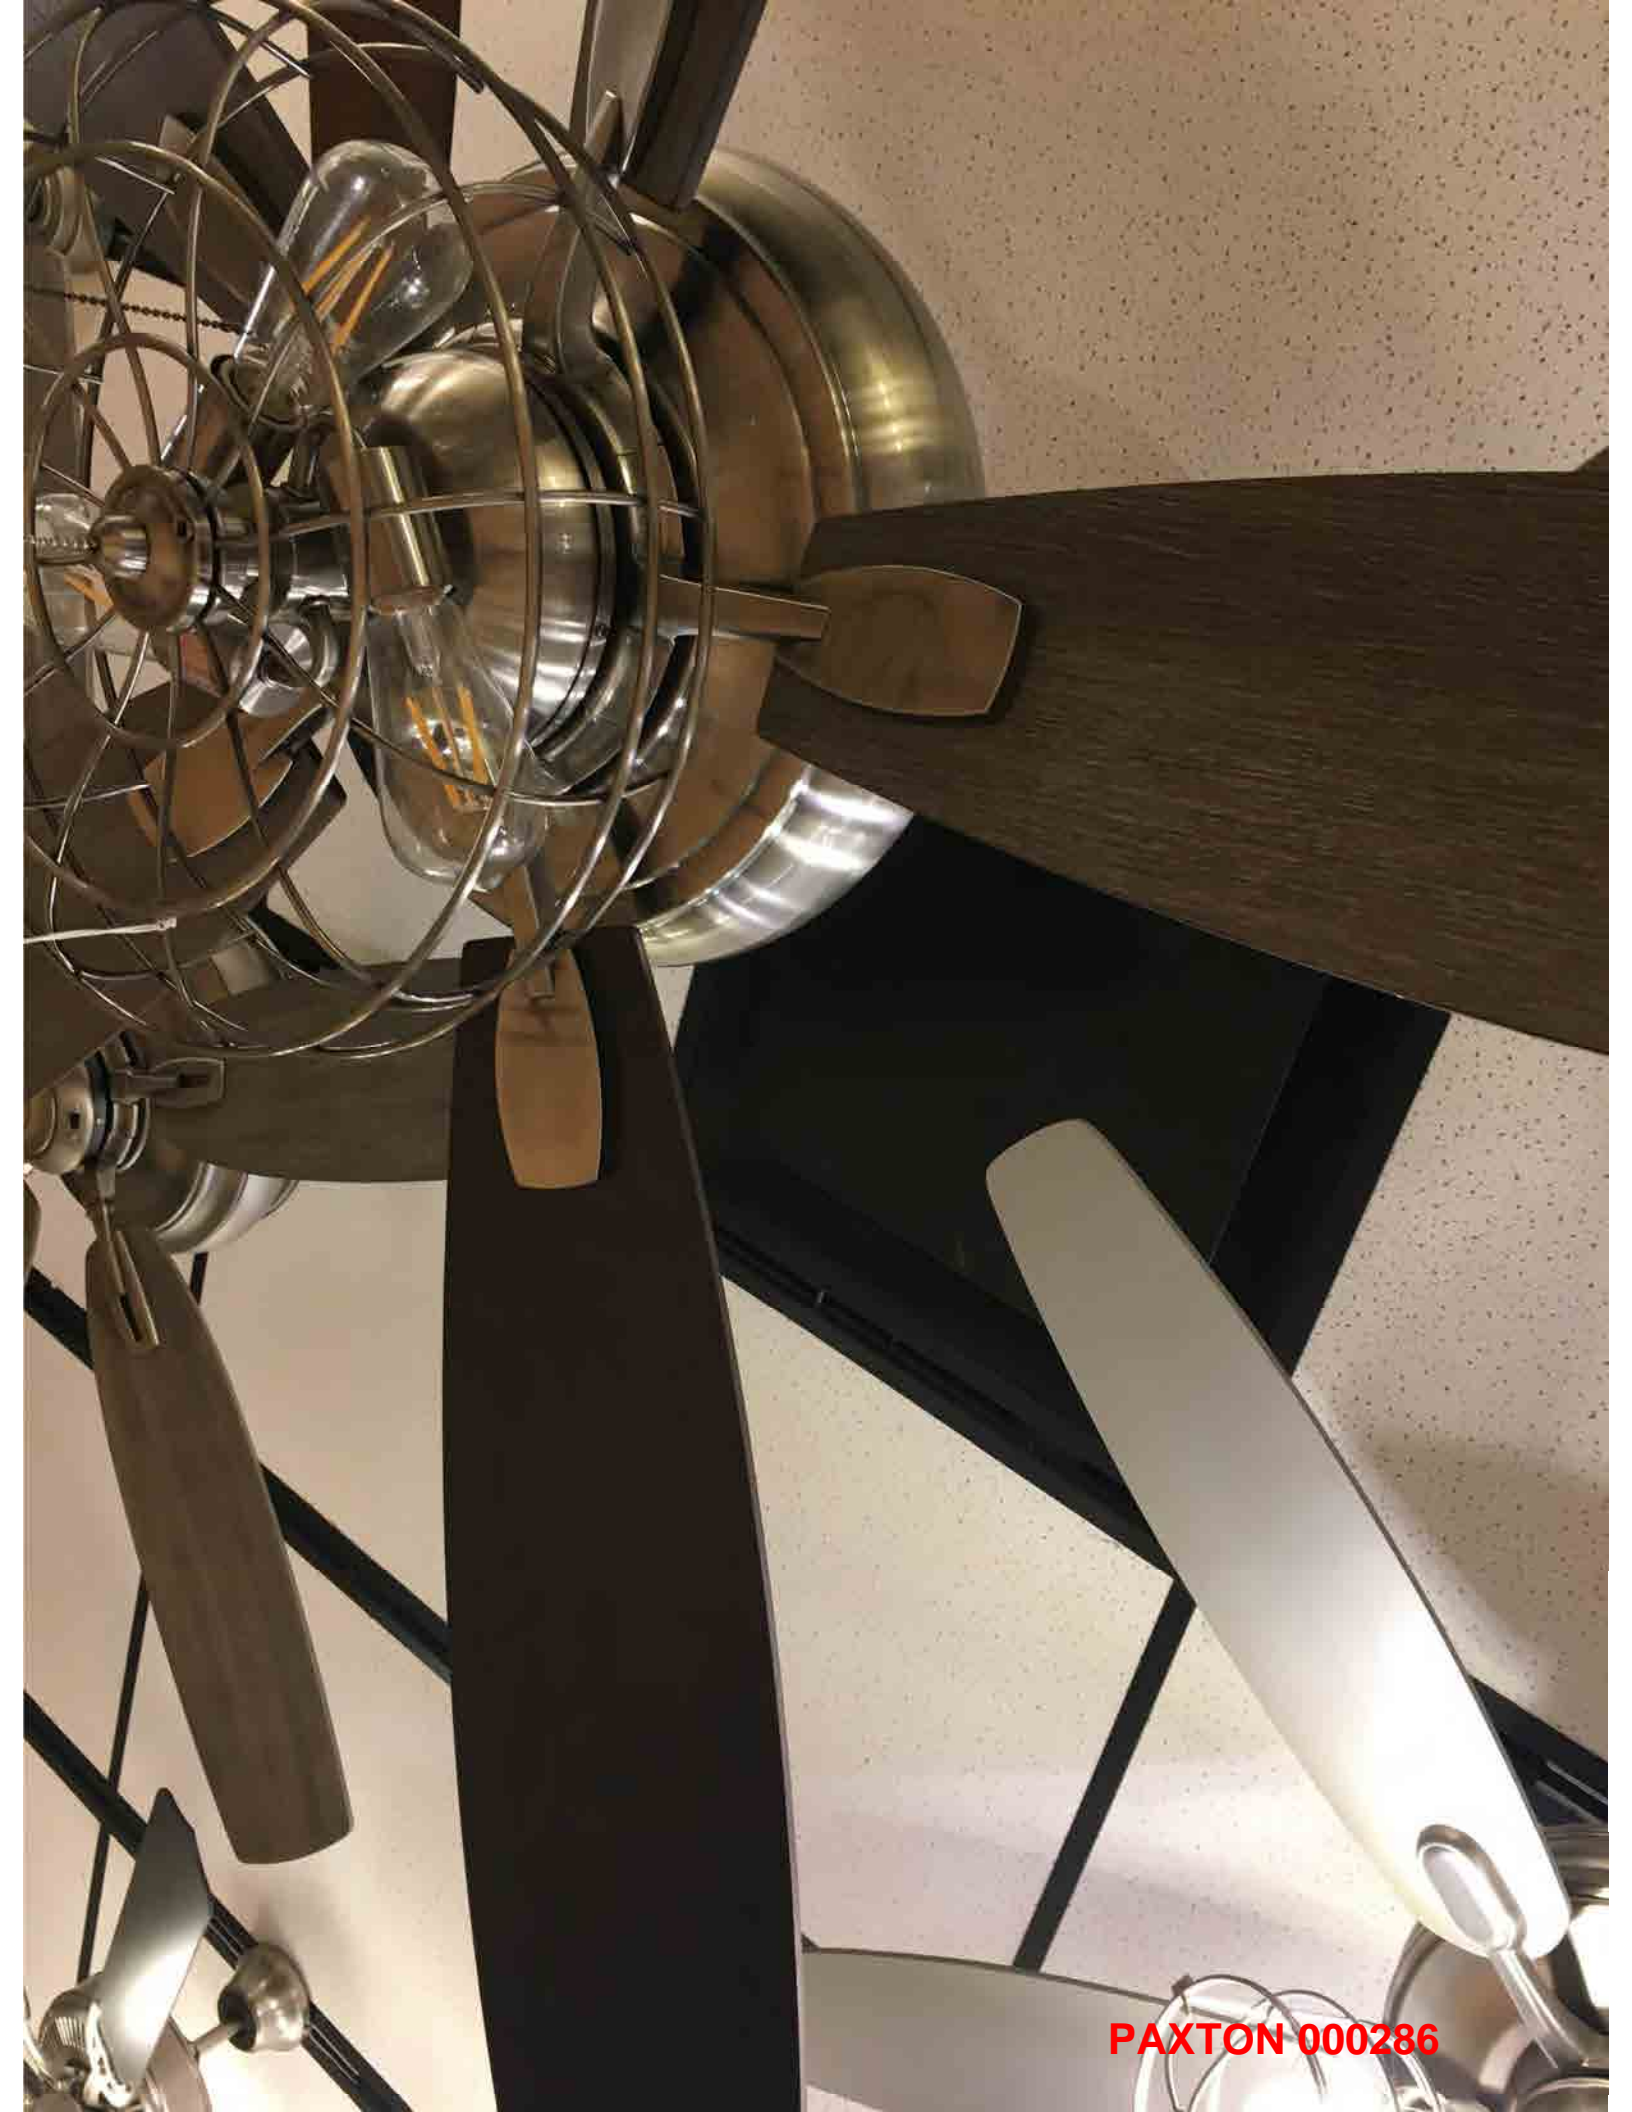

PAXTON 000286