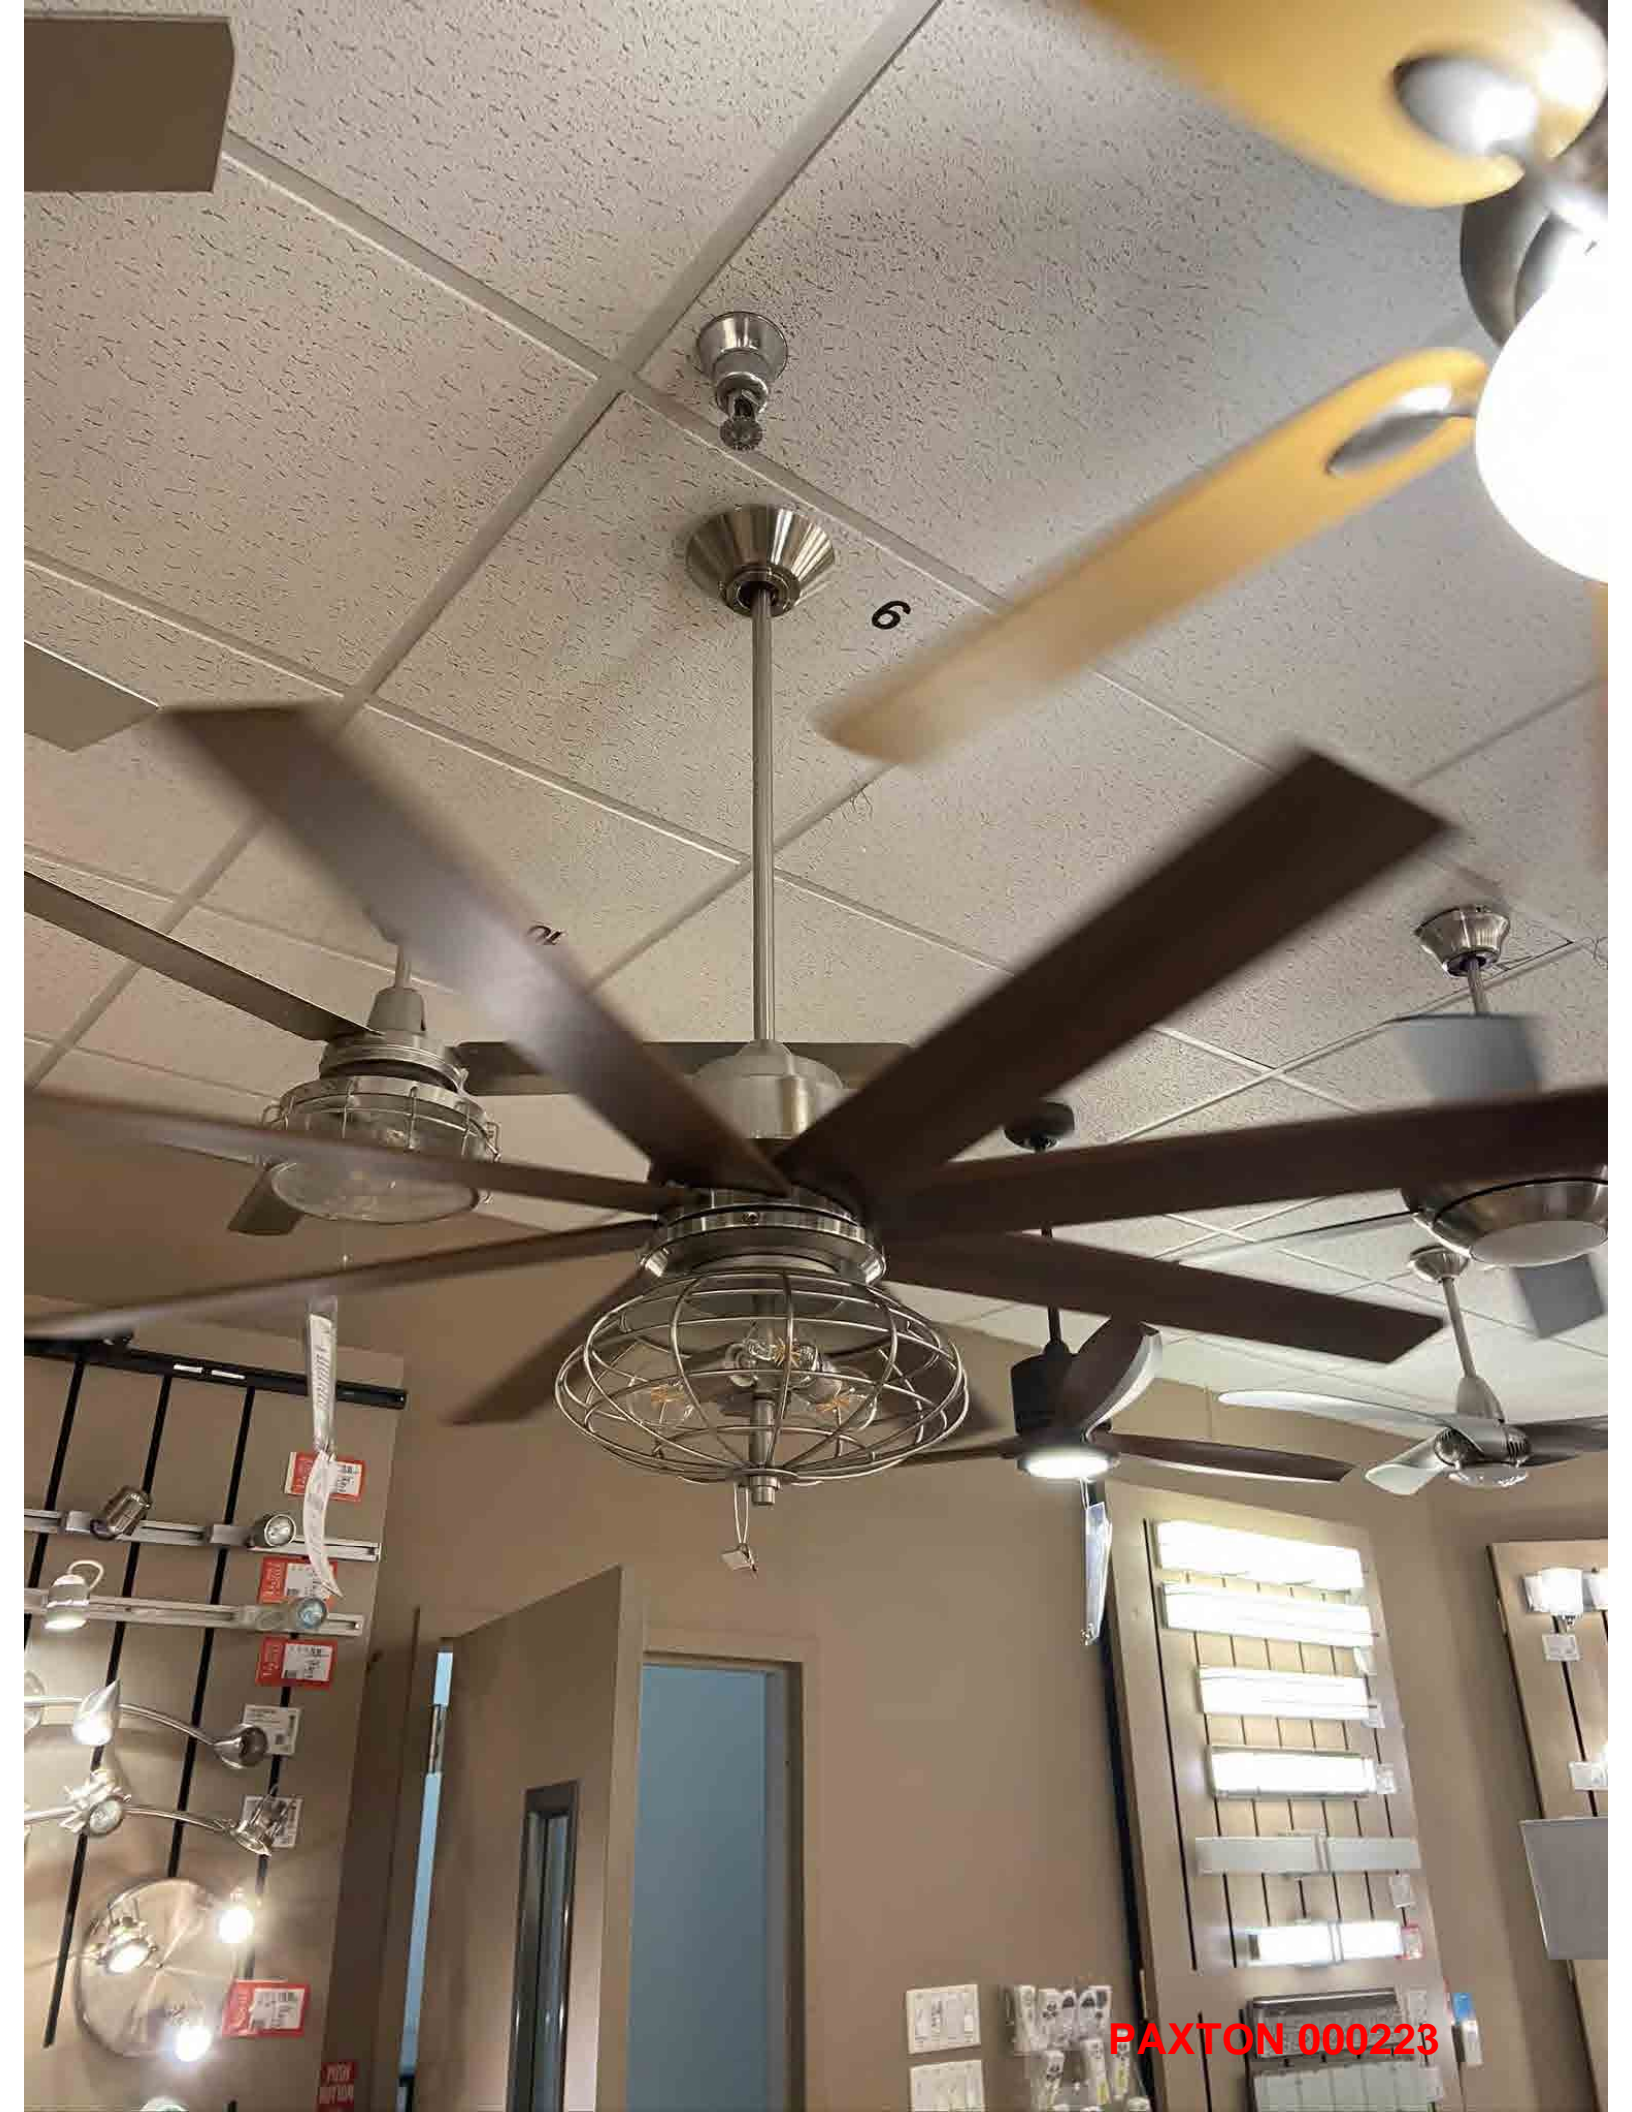

PAXTON 000223