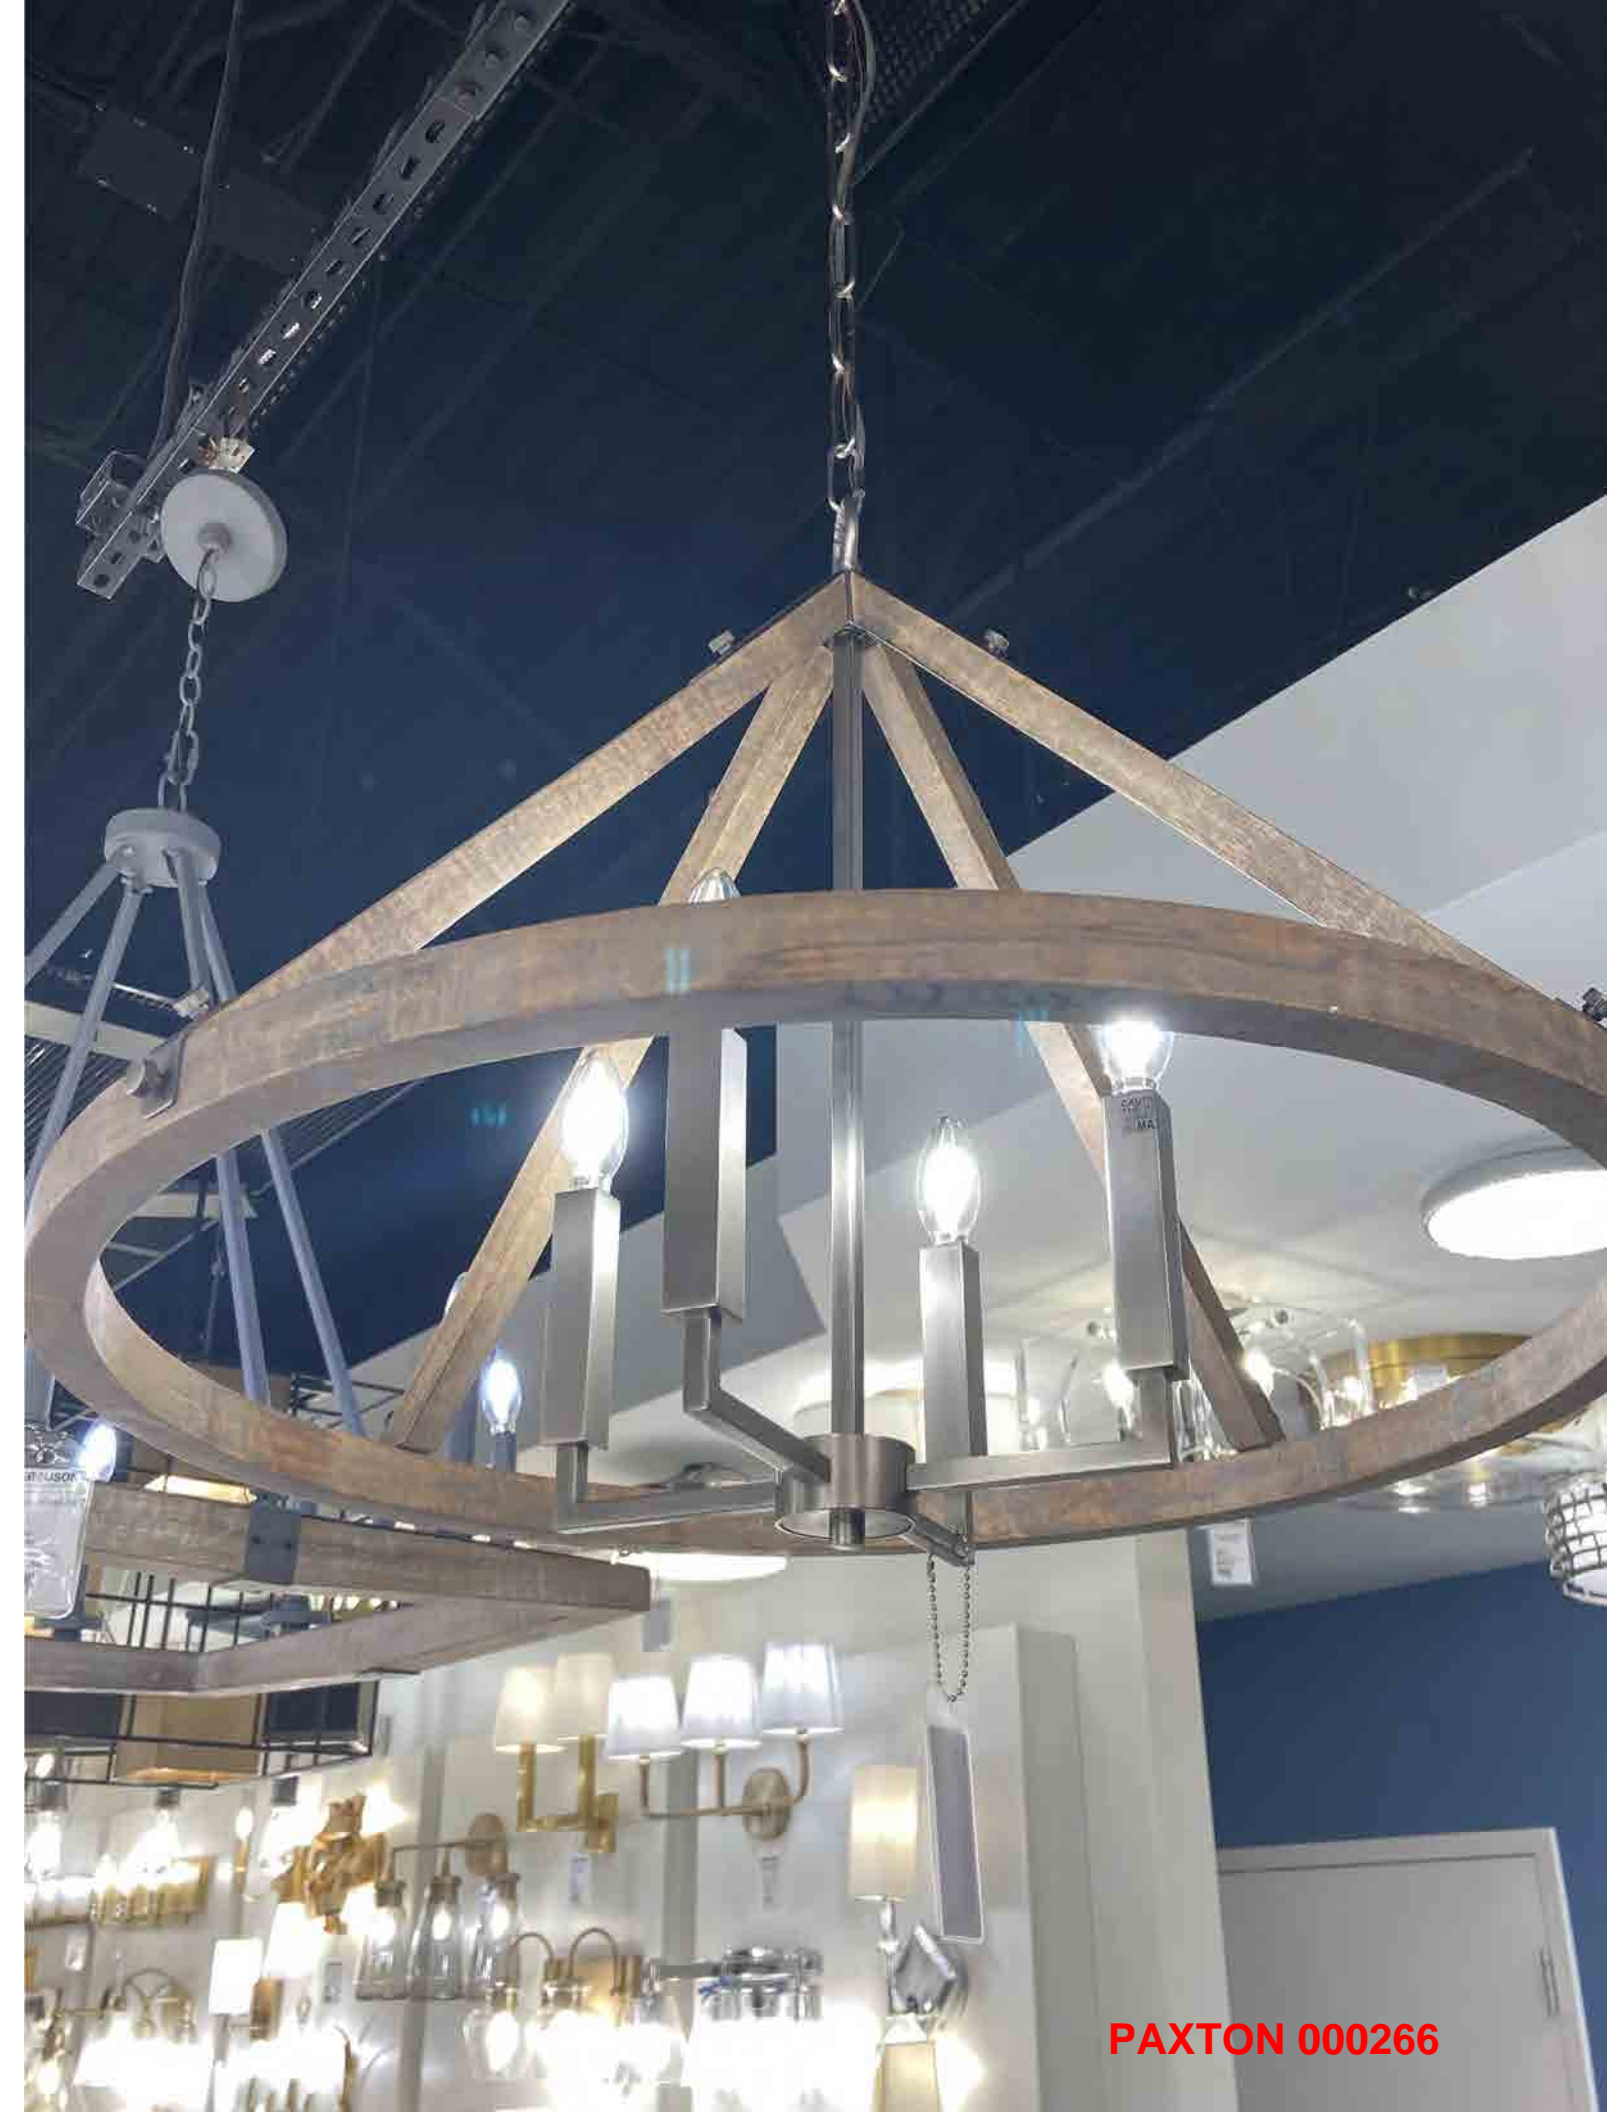

PAXTON 000266