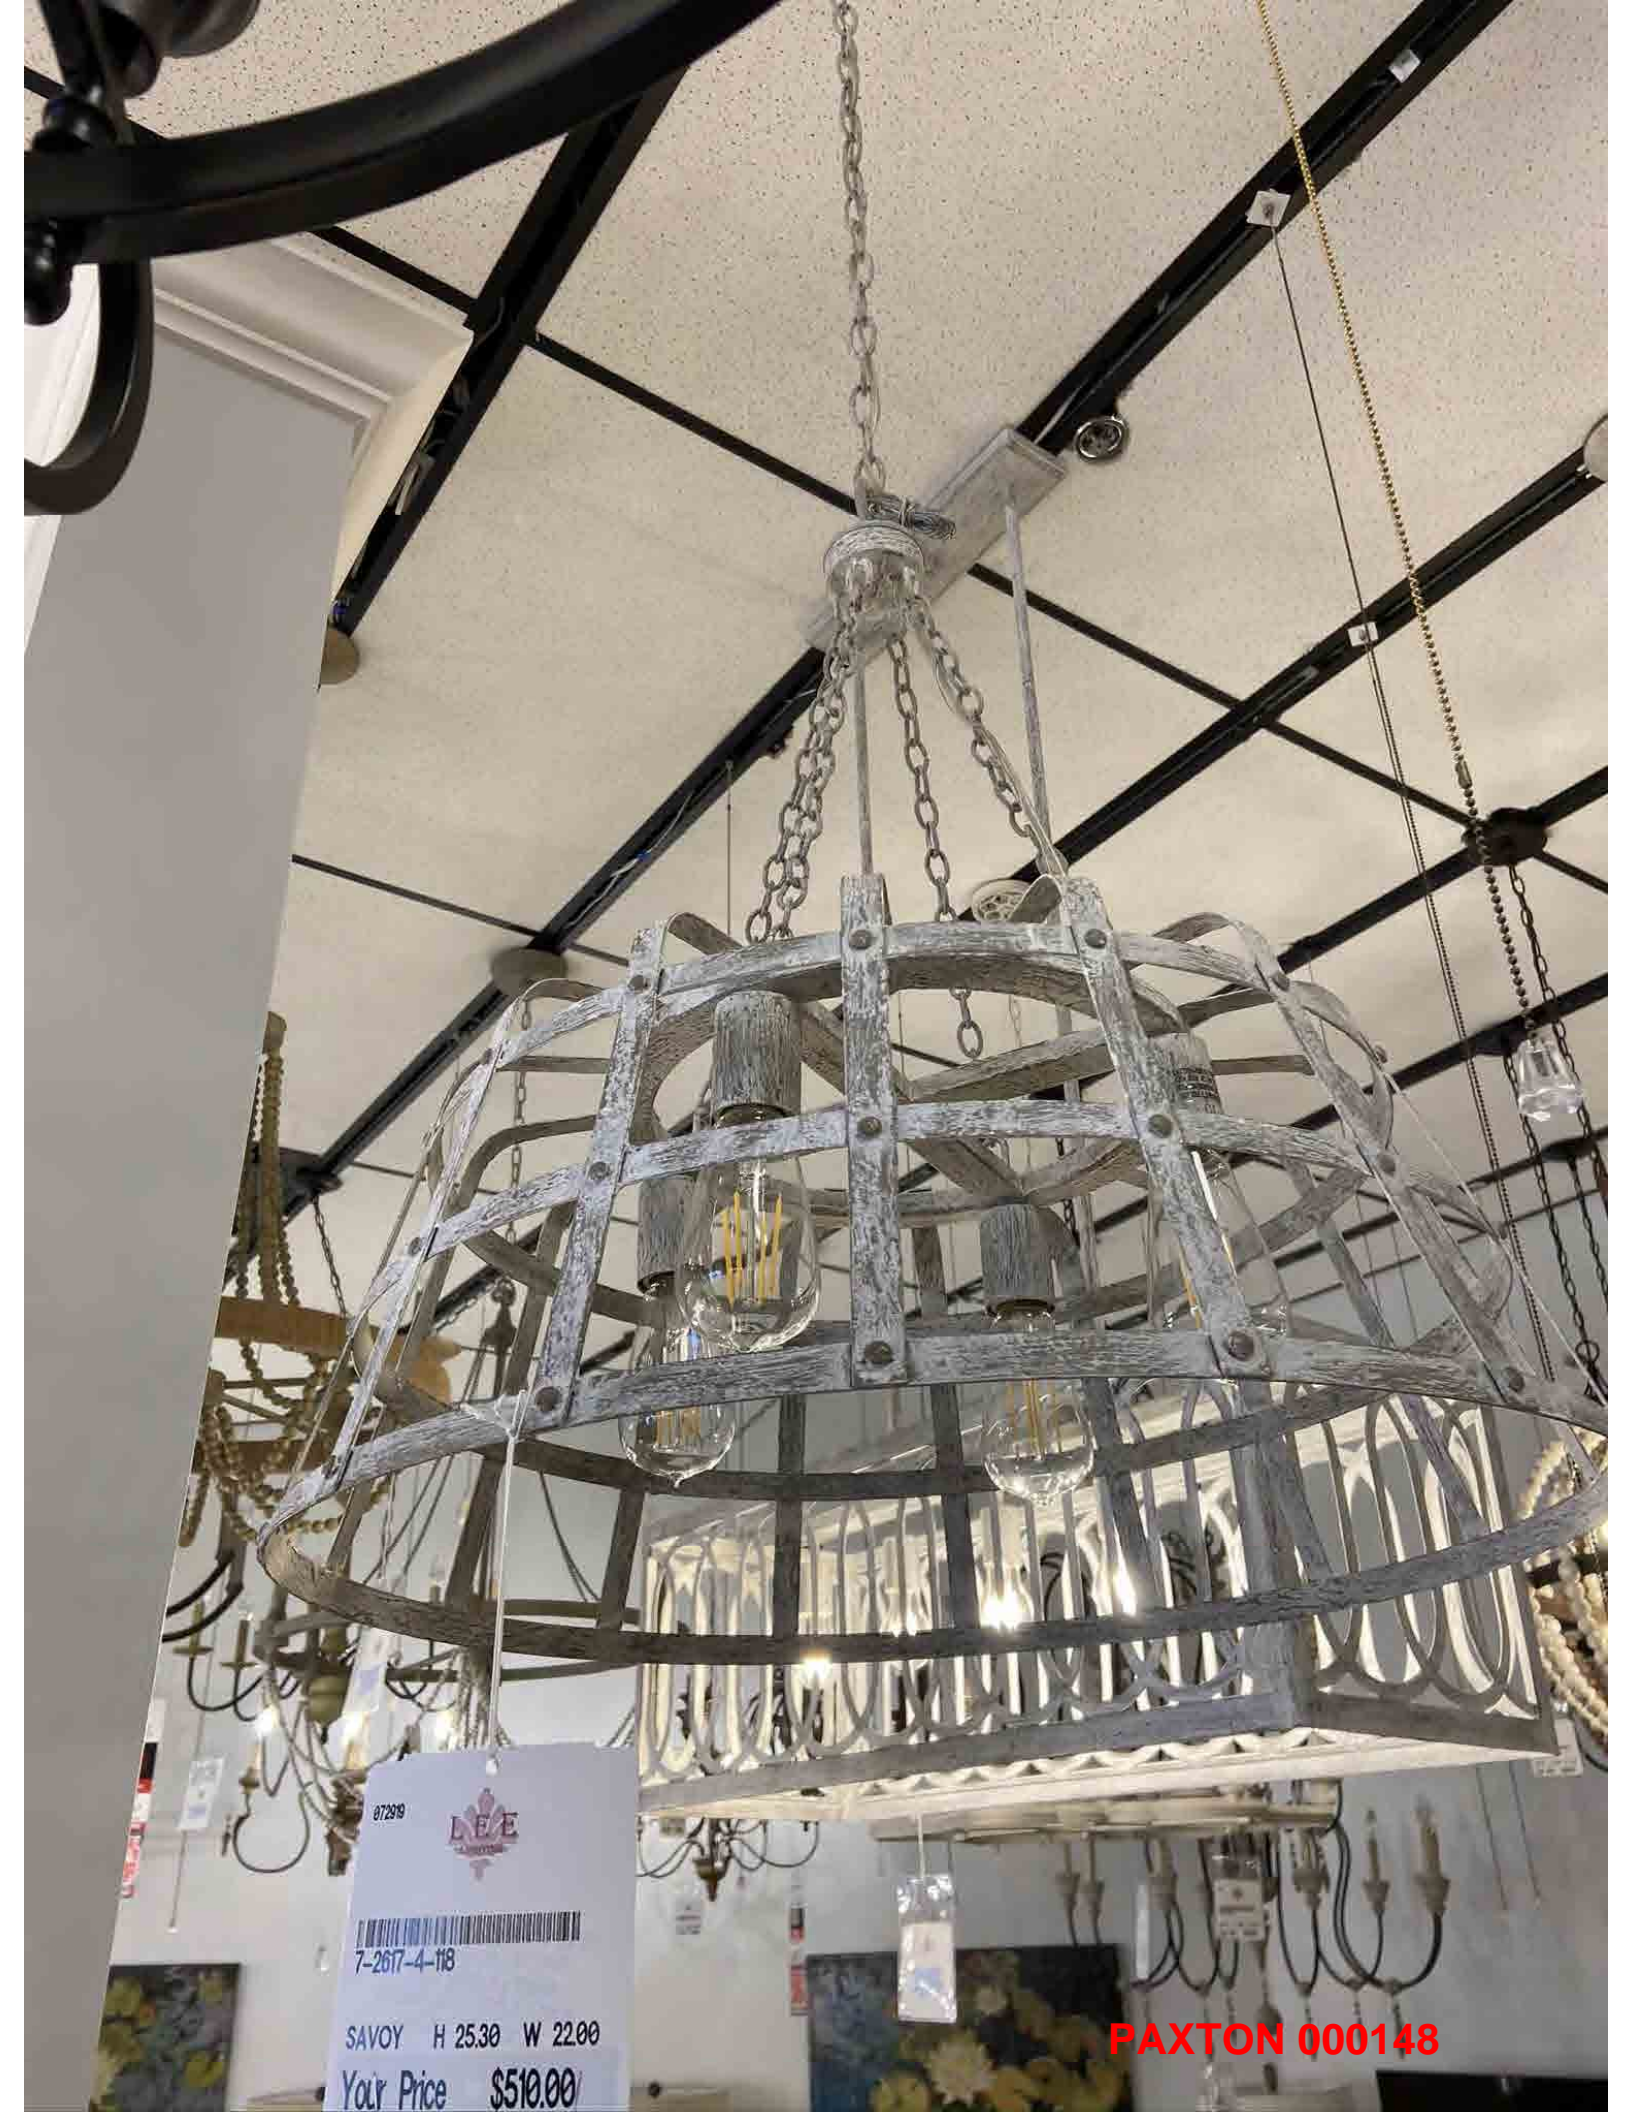

Sale ~~\$1,218.⁰⁰~~

TAKE AN ADDITIONAL

50% OFF

No Further Discounts Apply

PAXTON 000147

07299

7-2617-4-118

SAVOY H 25.30 W 22.00