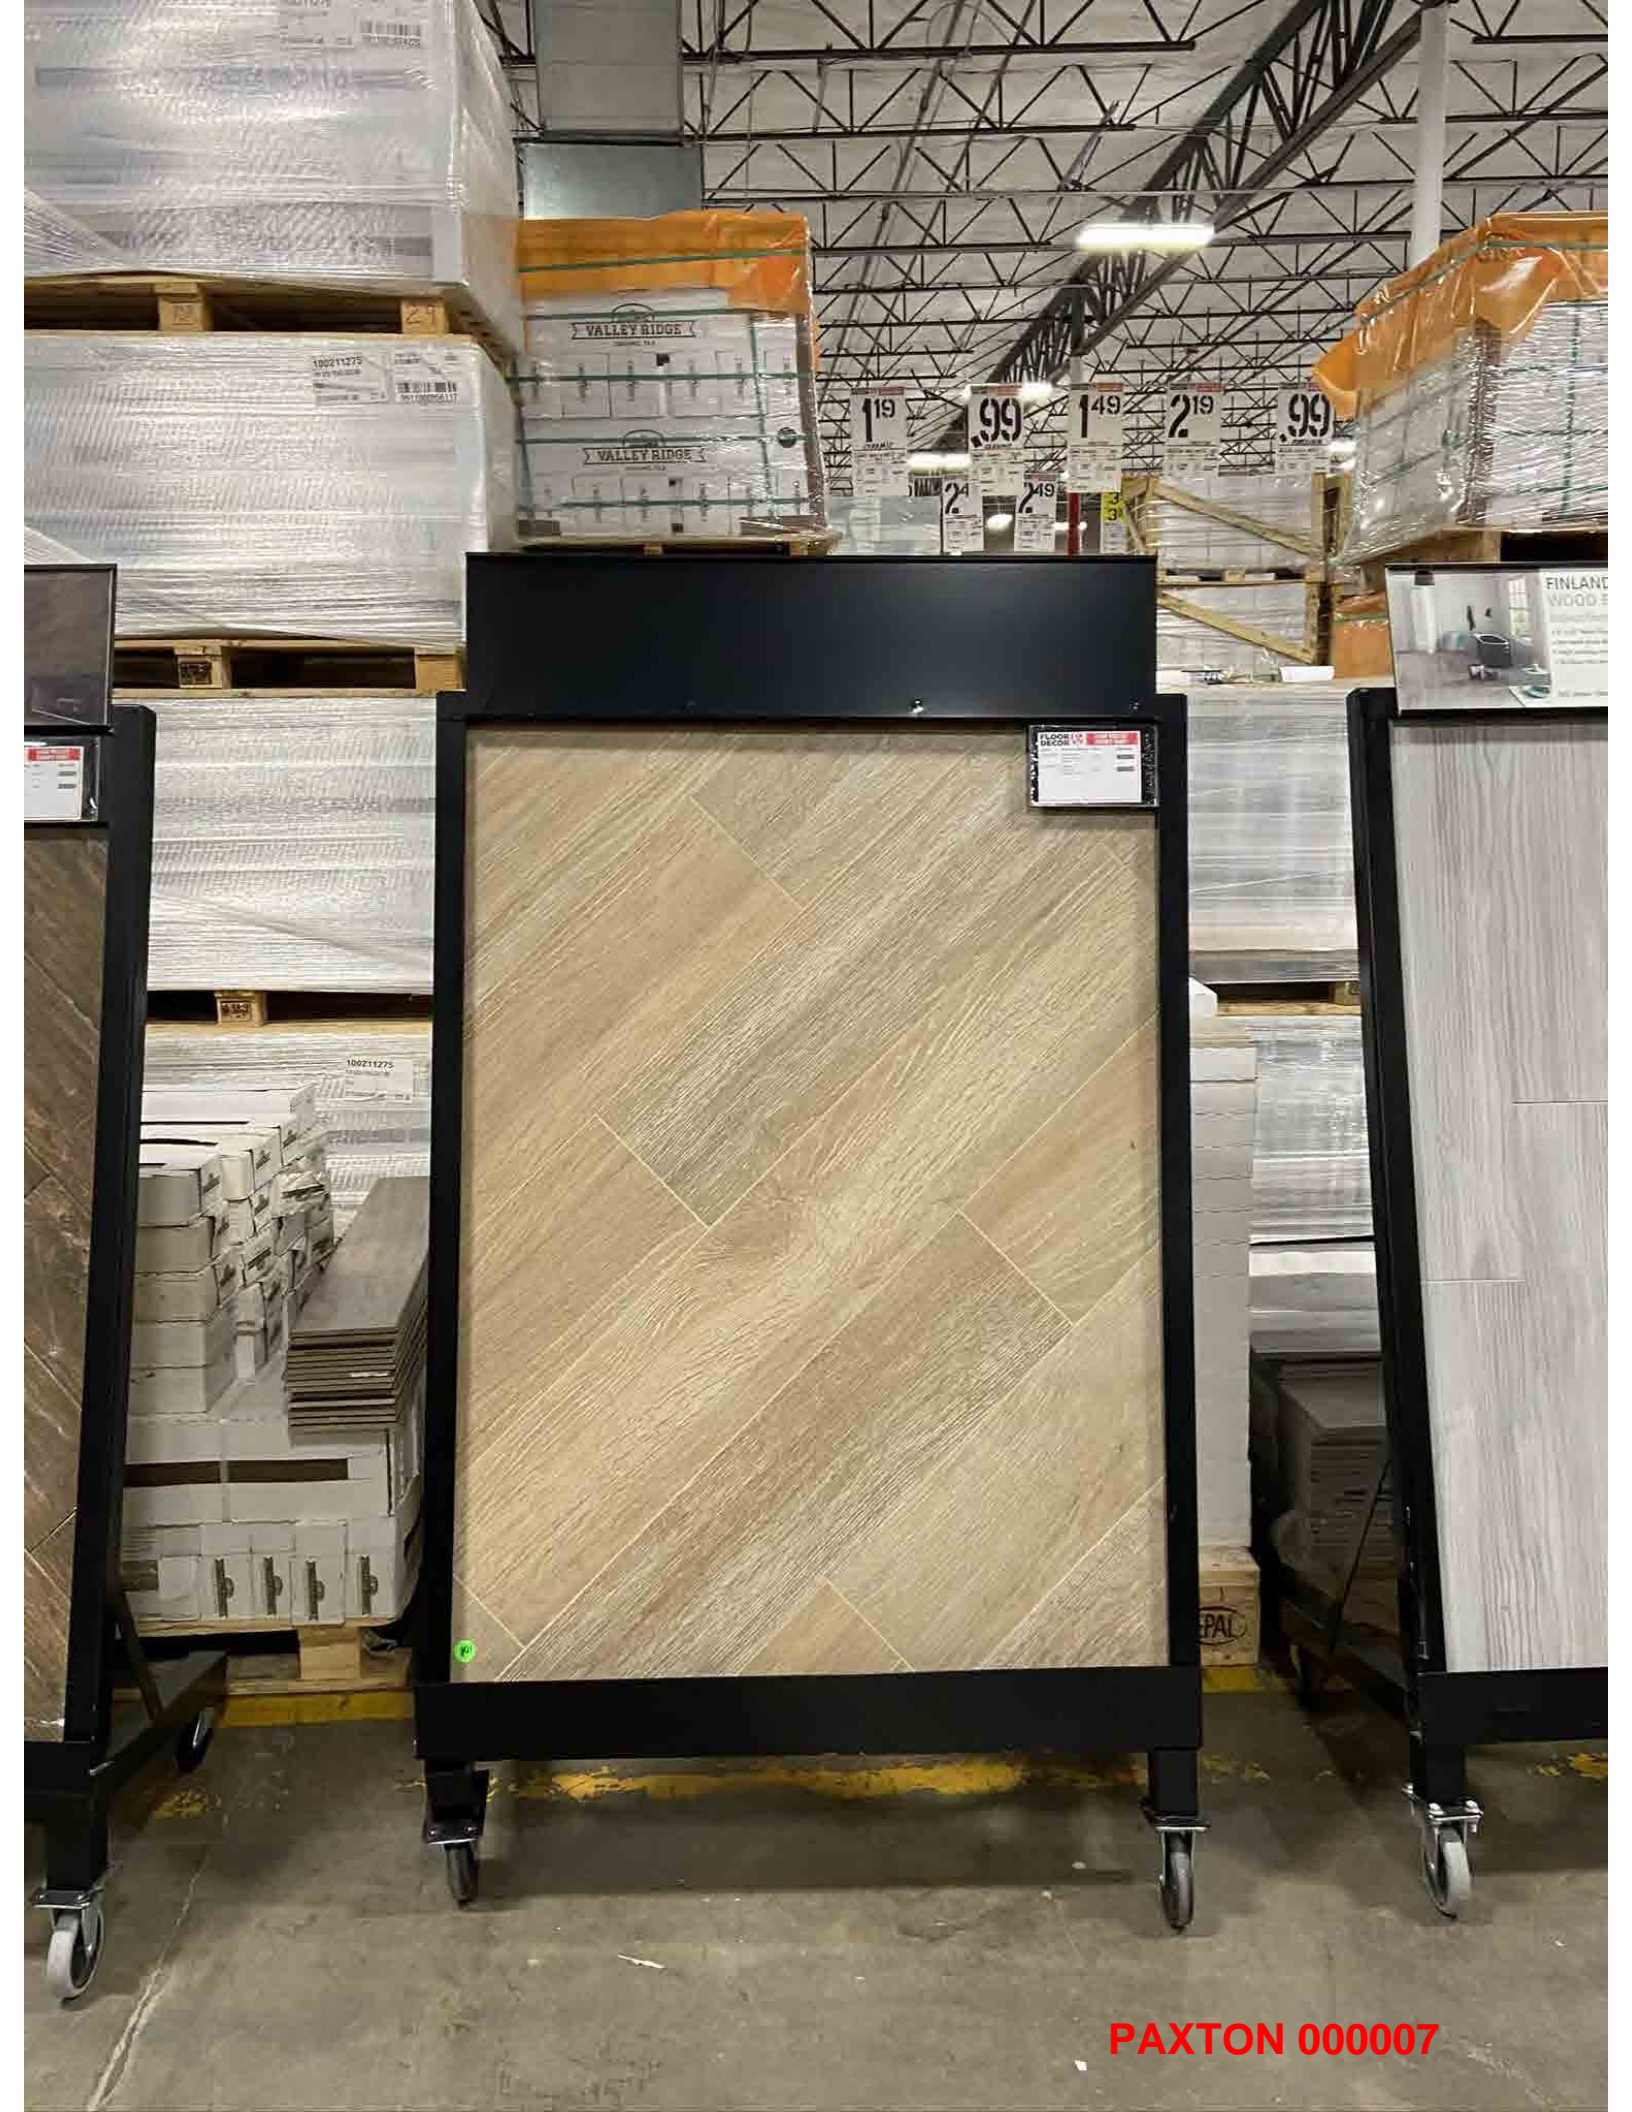

VALLEY RIDGE

VALLEY RIDGE

1.19

.99

1.49

2.19

.99

FLOOR & DECOR

FINLAND WOOD

PAL

PAXTON 00007