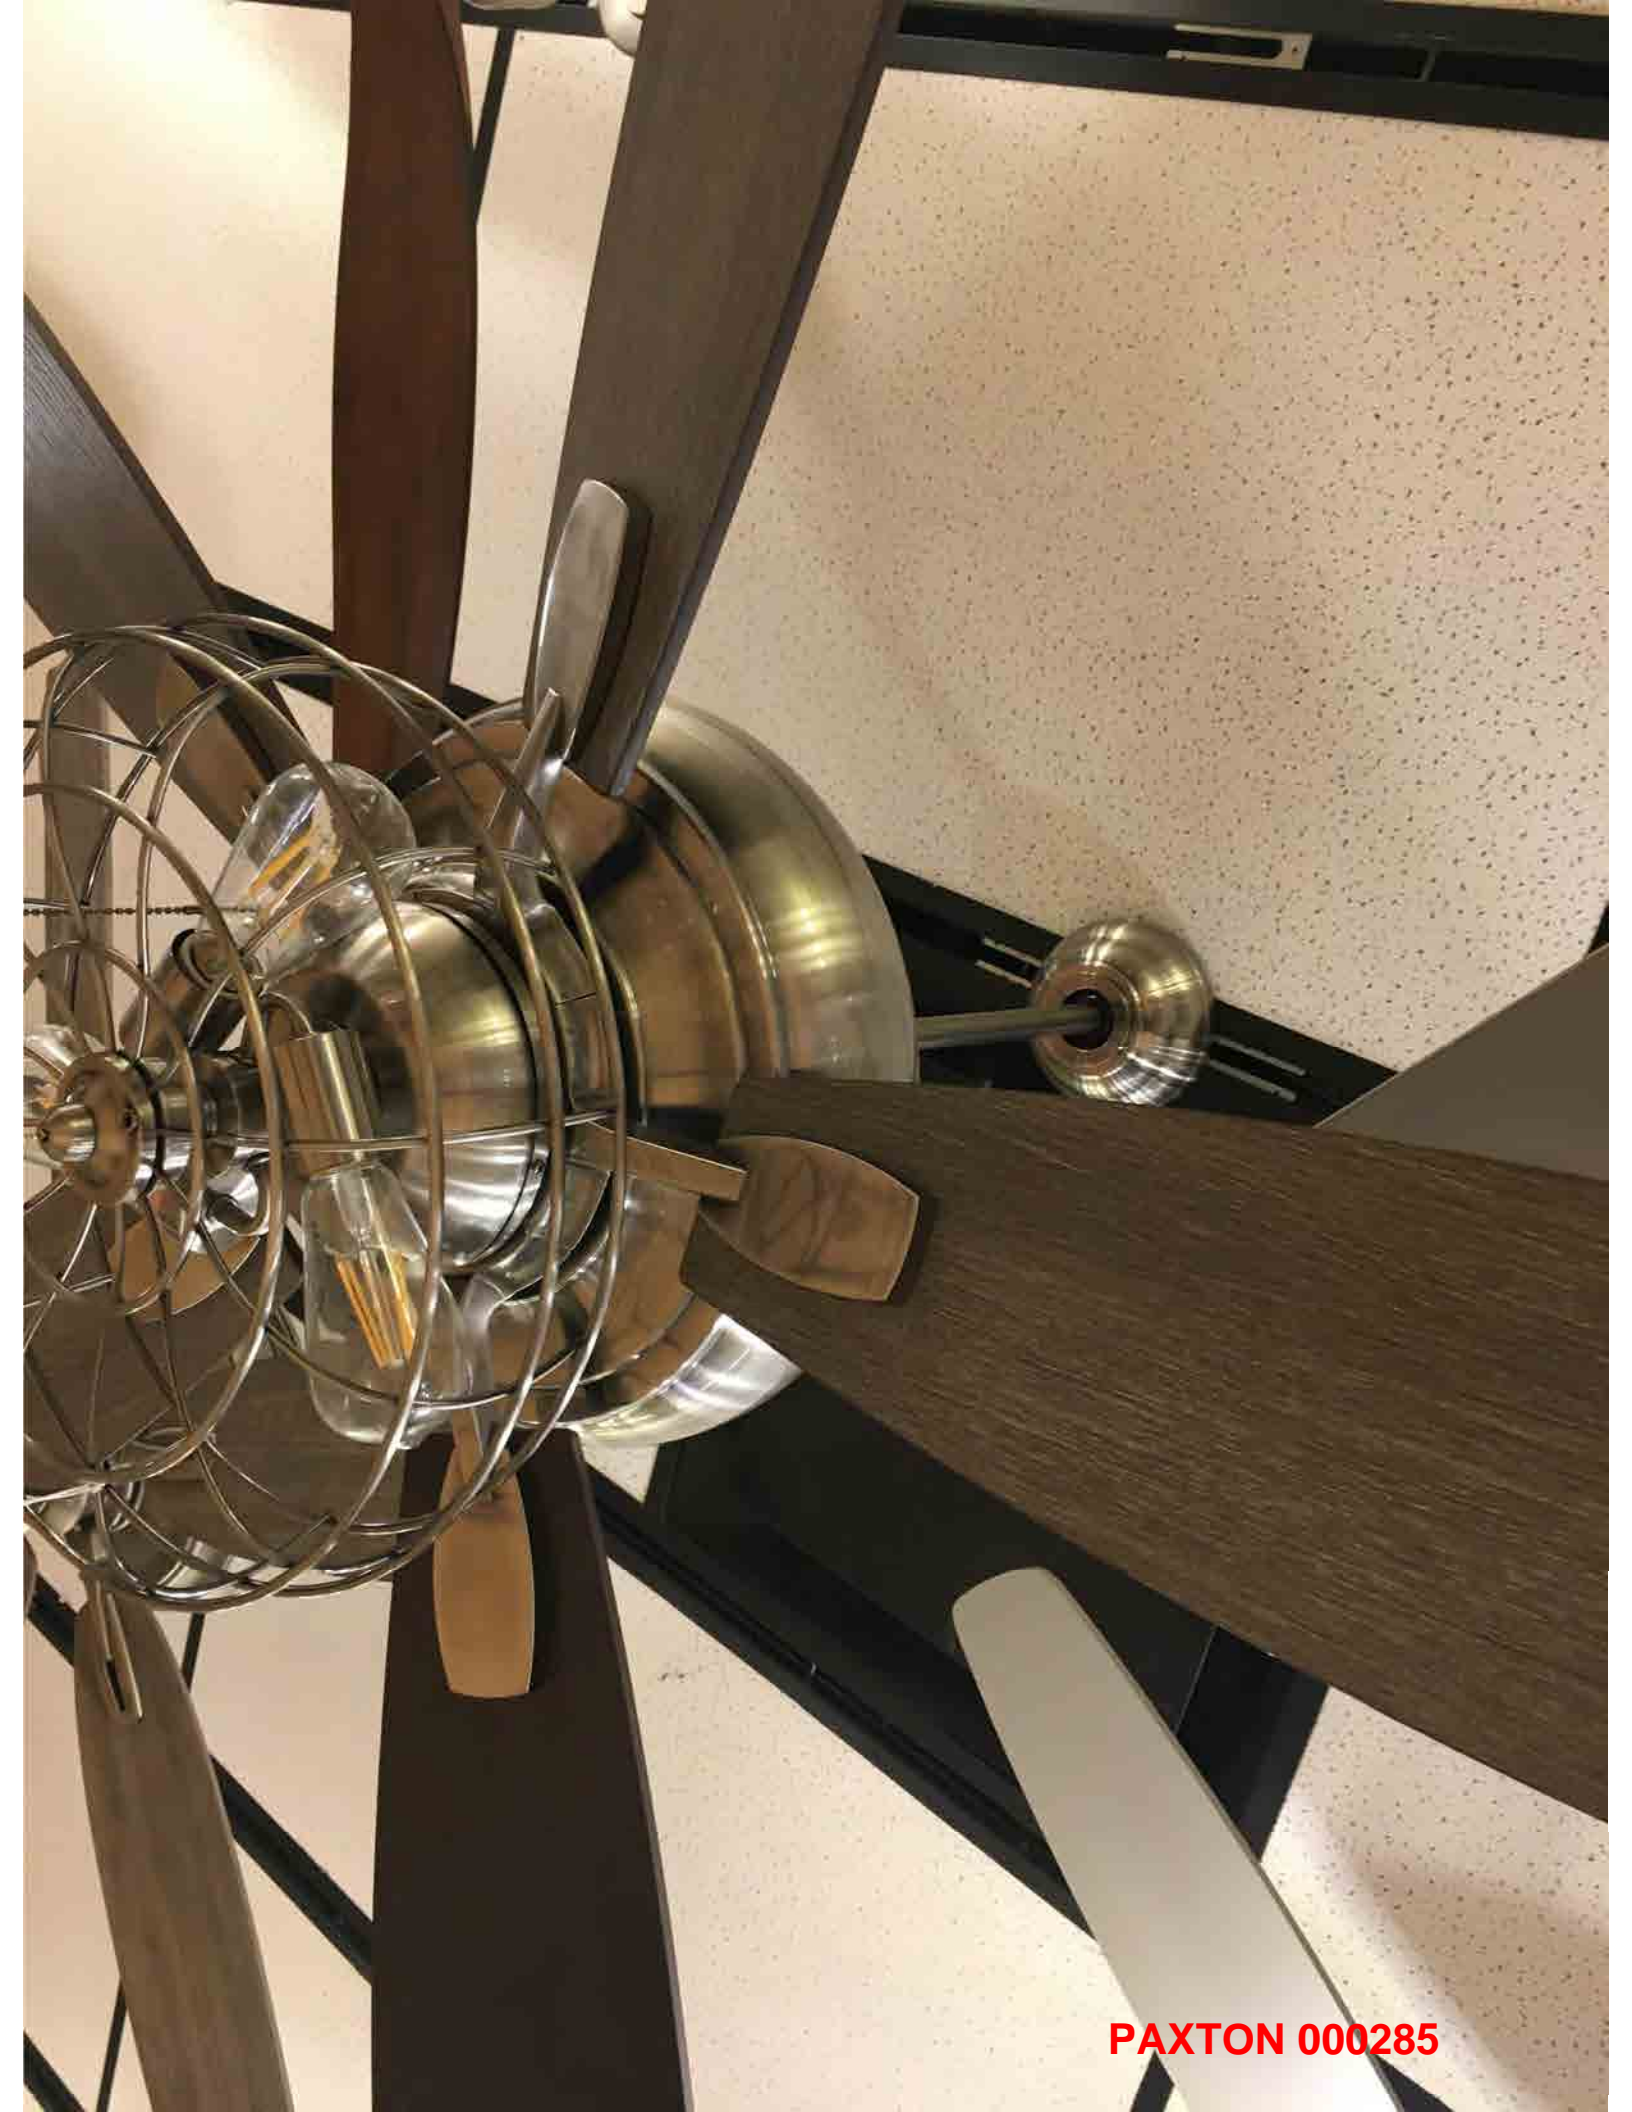

PAXTON 000285