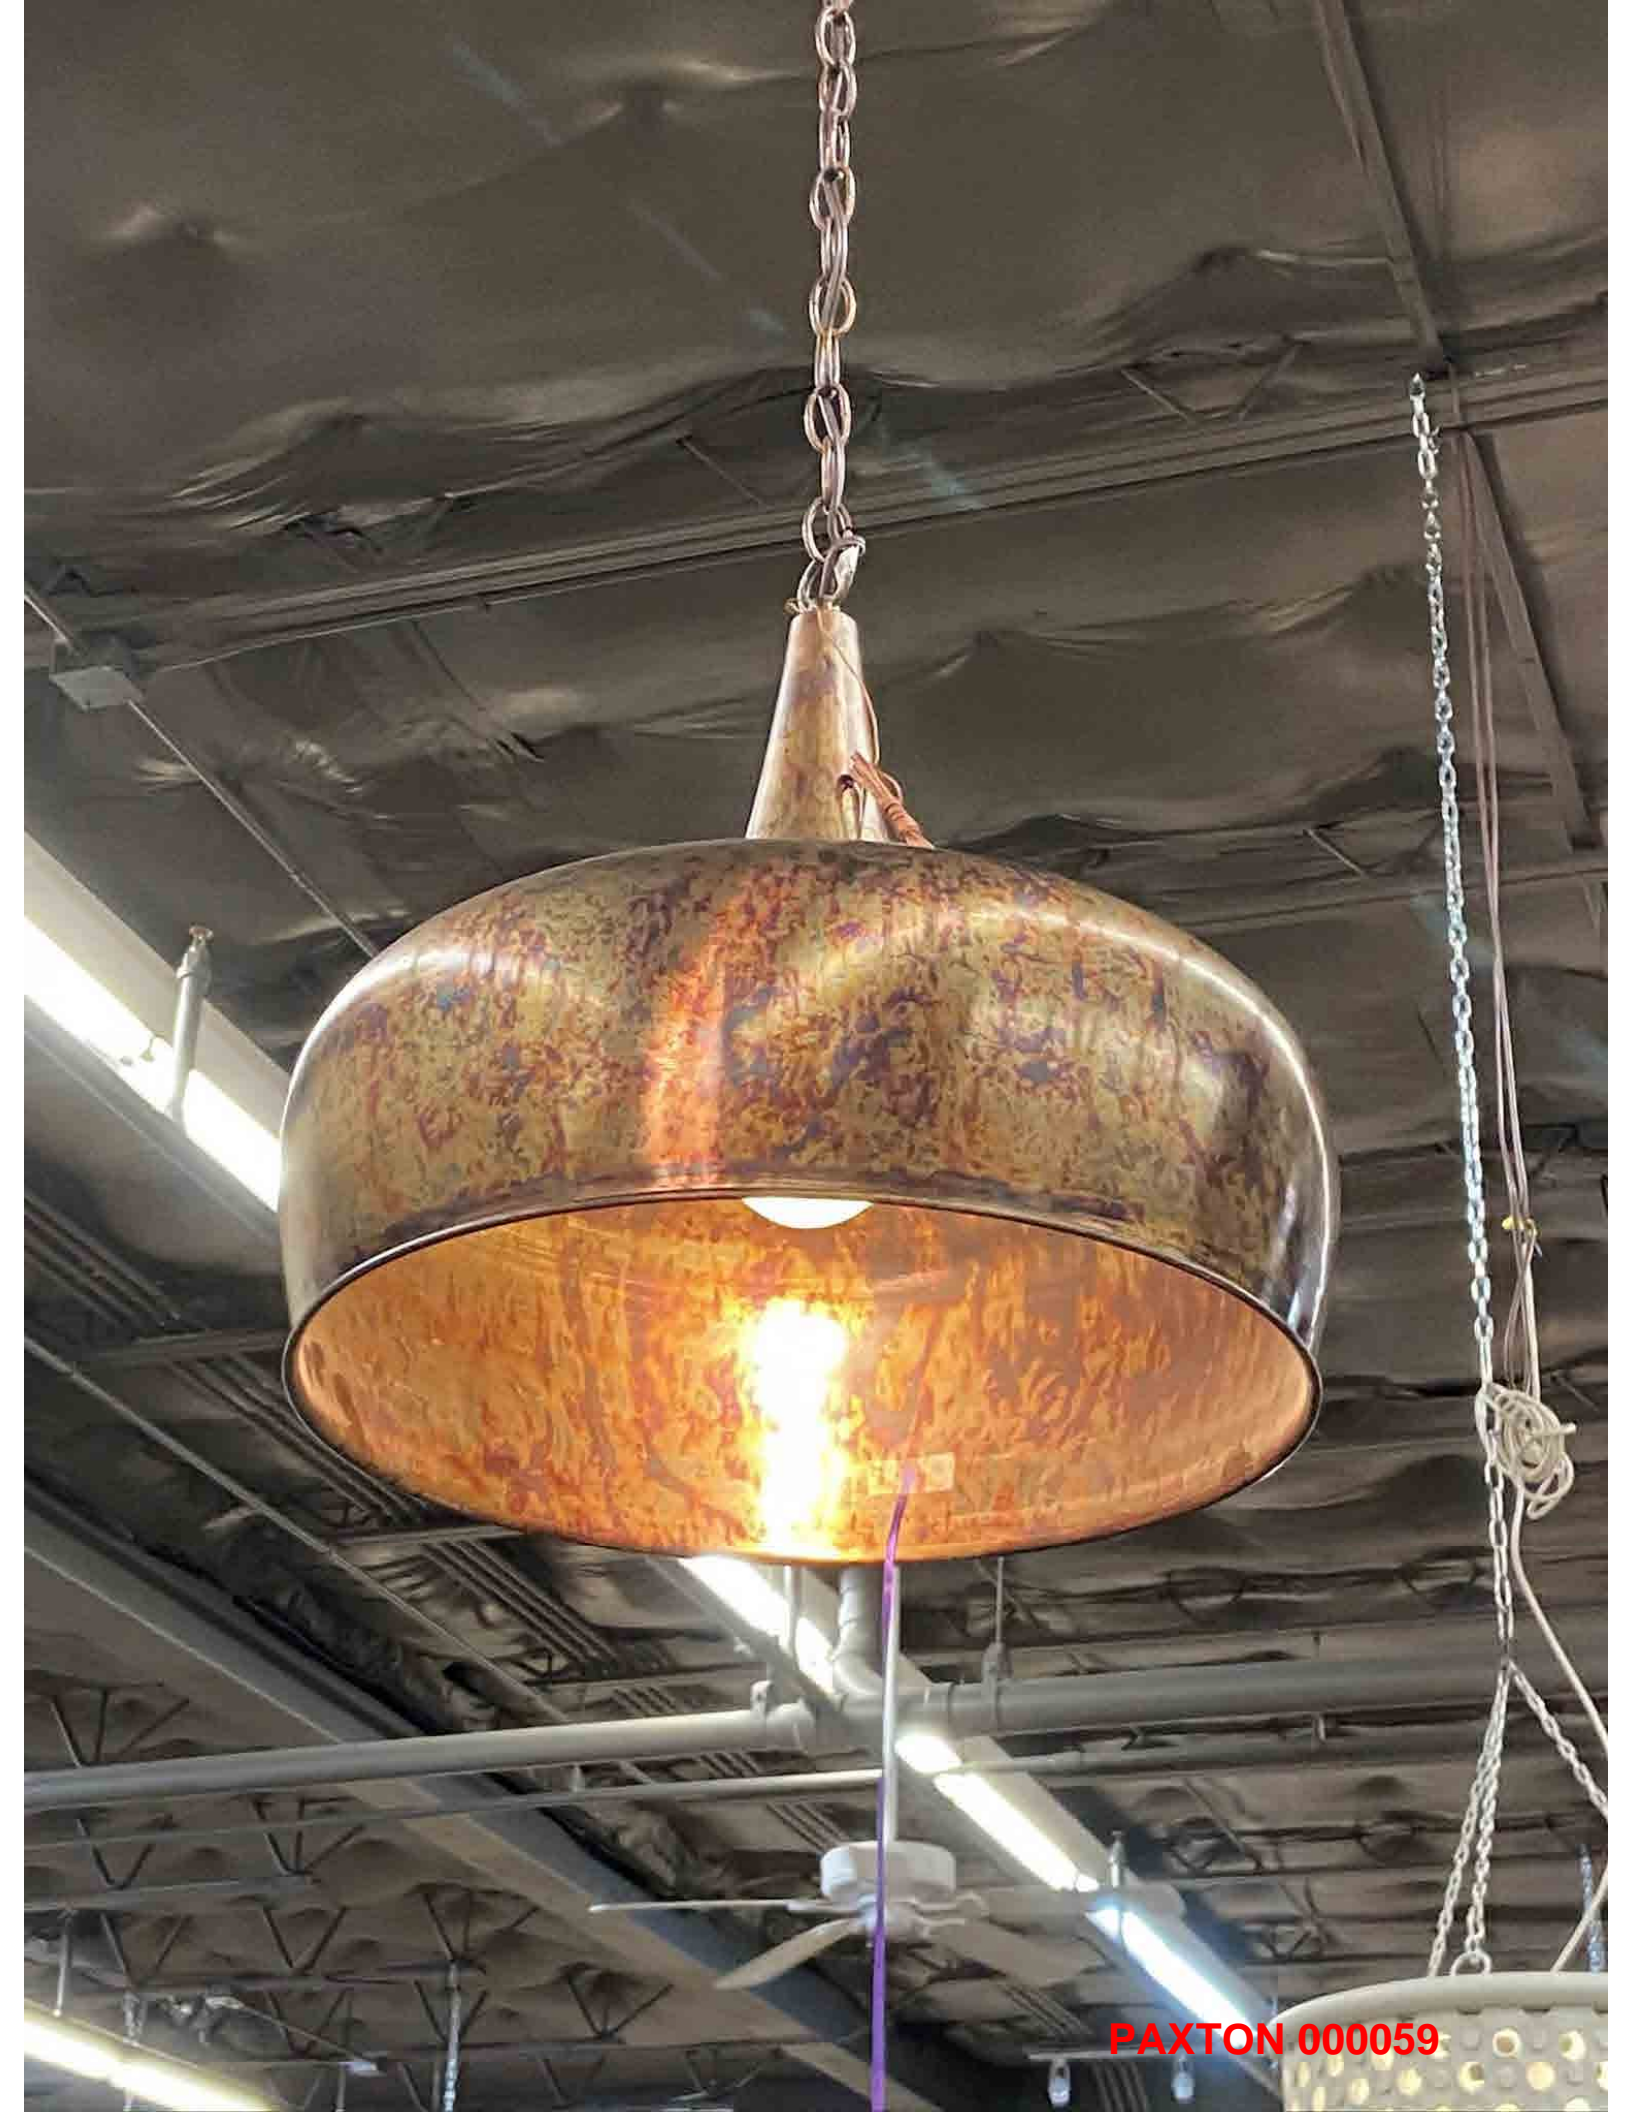

PAXTON 000059