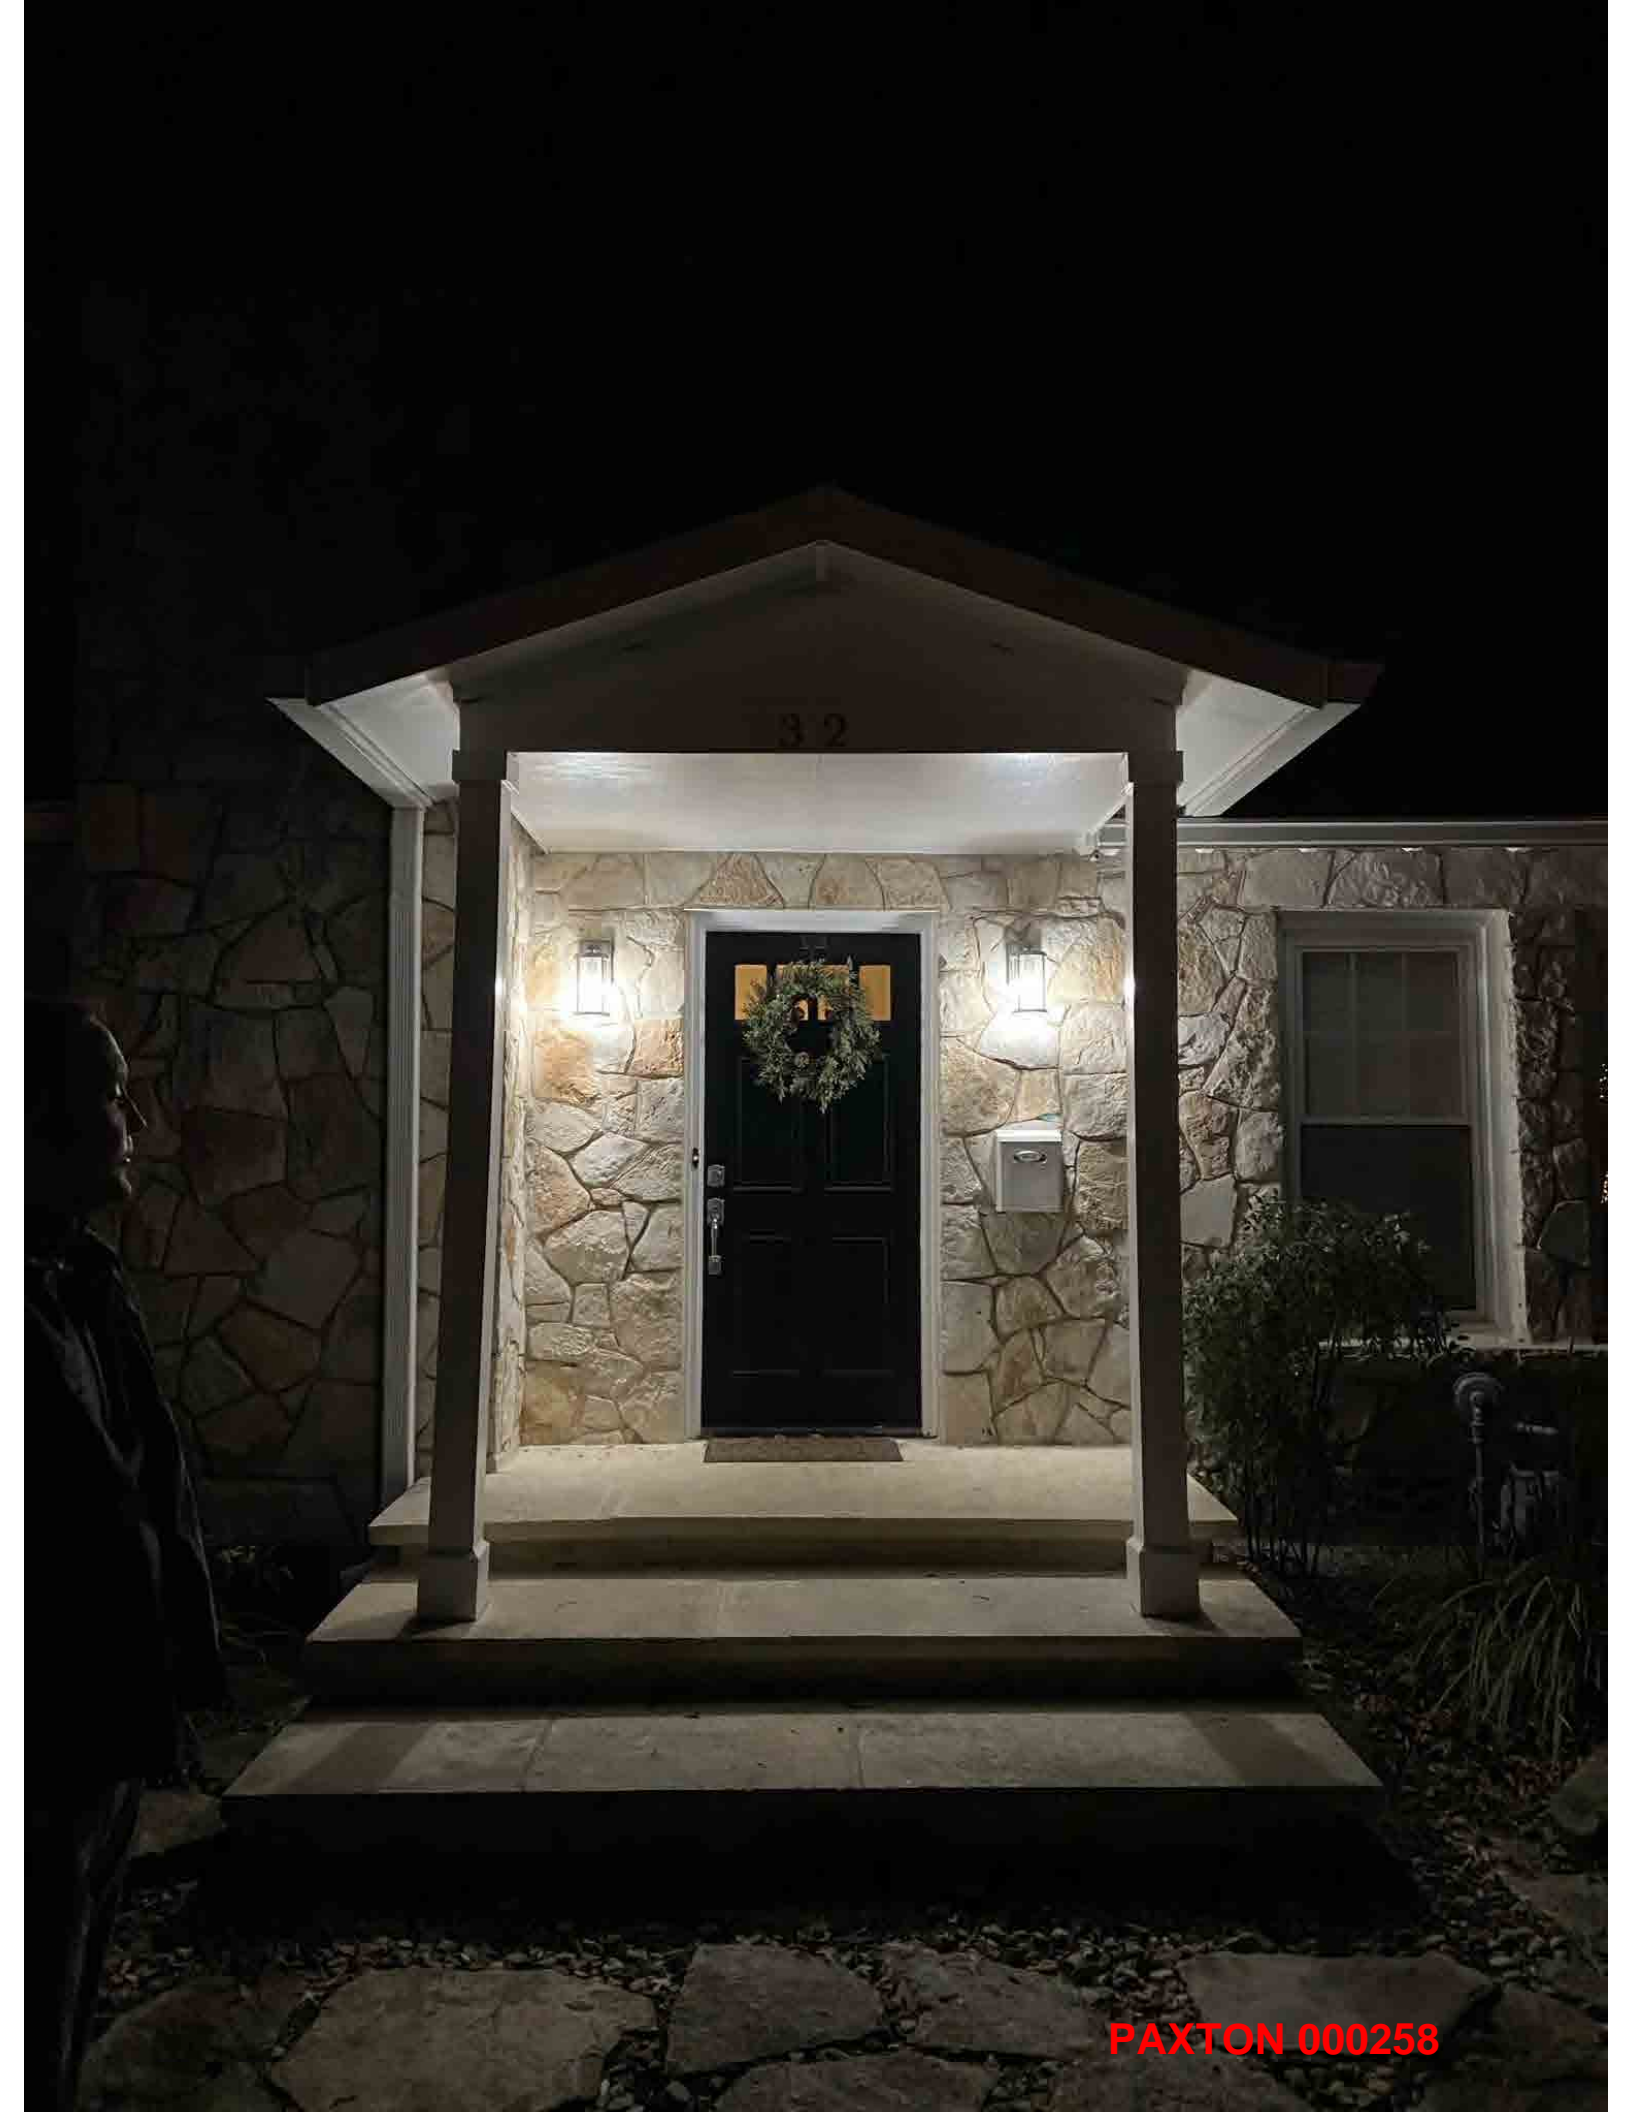

From the Eternal collection, featuring
breathtakingly realistic golden veins against
a cool gray and taupe background

SILESTONE
by COSENTINO

D29K42929-908

PAXTON 000257

32

PAXTON 000258

32

PAXTON 000259