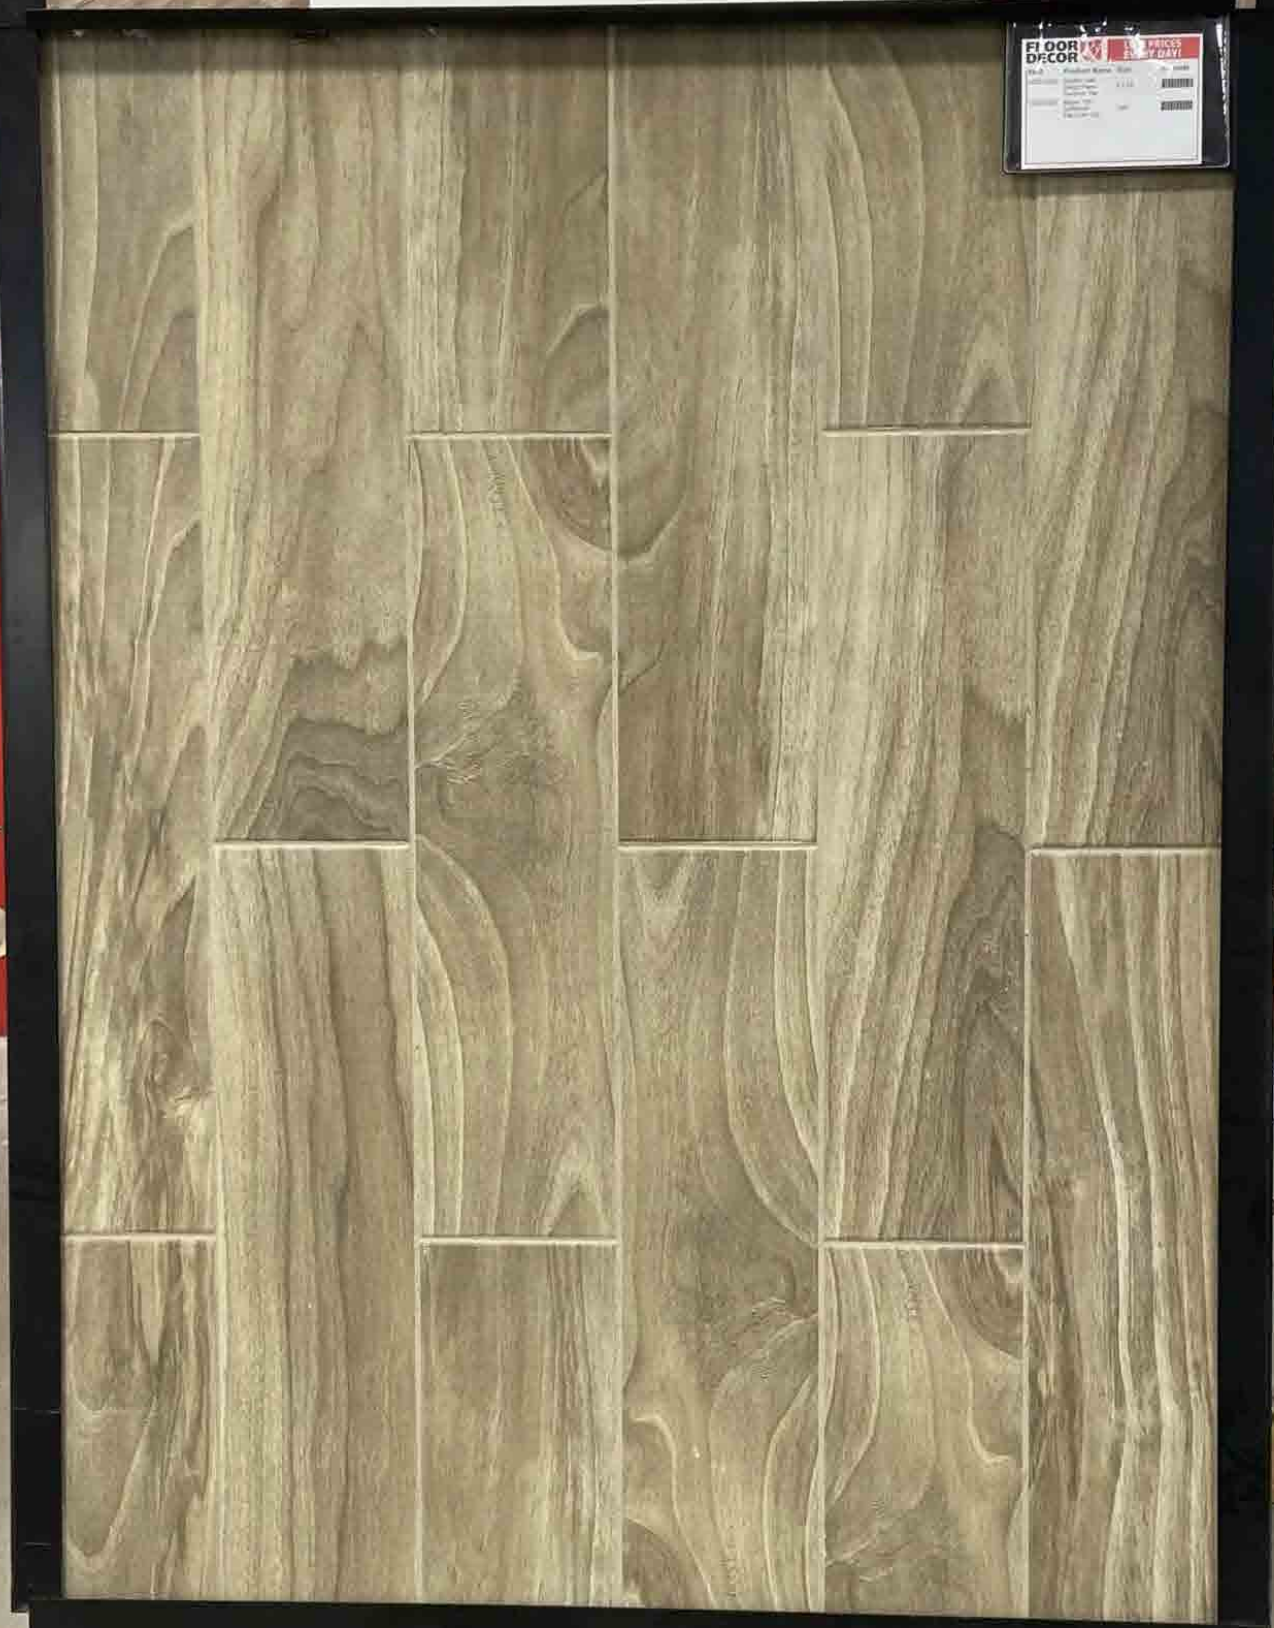

SKU shown 100512243

FLOOR DECOR **WOOD PLANK FINISH**

Product Name	6" x 24" Wood Plank
Color	Light Oak
Finish	Matte
Material	SPC
Thickness	2mm
Weight	0.5 lbs
Area	144 sq. ft.

PAXTON 00018

FLOOR DECOR &

LOW PRICES EVERY DAY!