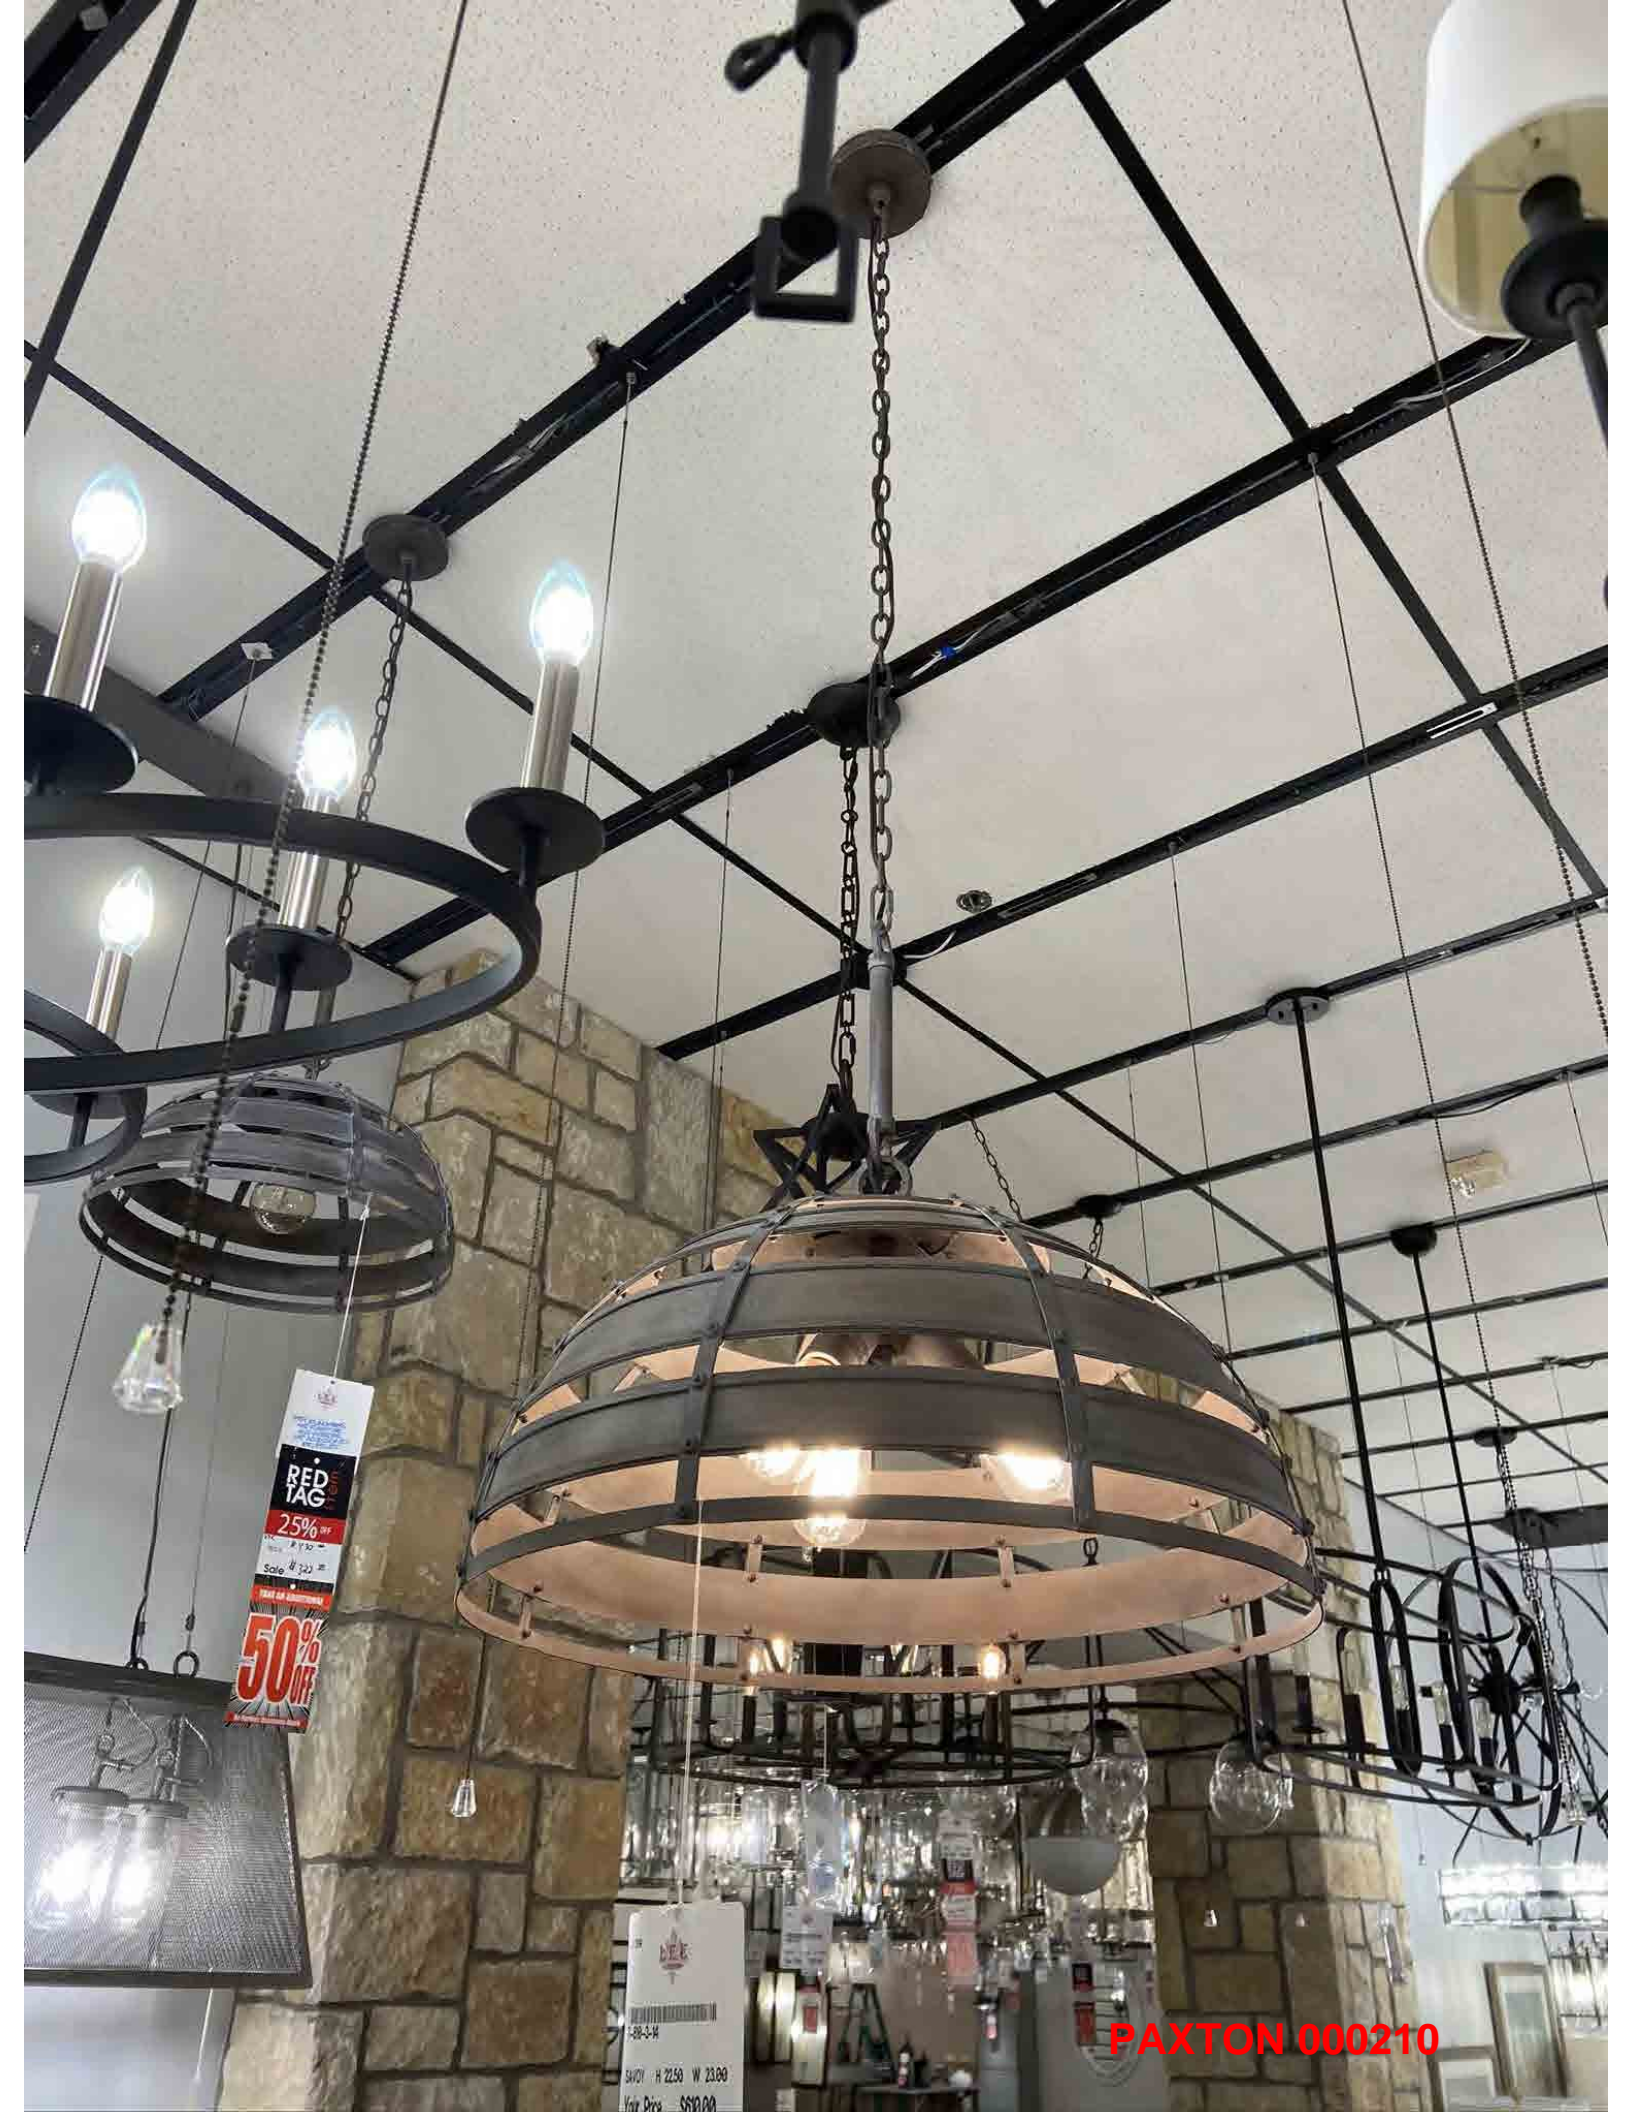

RED TAG
25% OFF
Sale # 322

50% OFF

DEE
3-88-5-4
34021 H 22.50 W 23.00
Your Price $89.00

PAXTON 000210