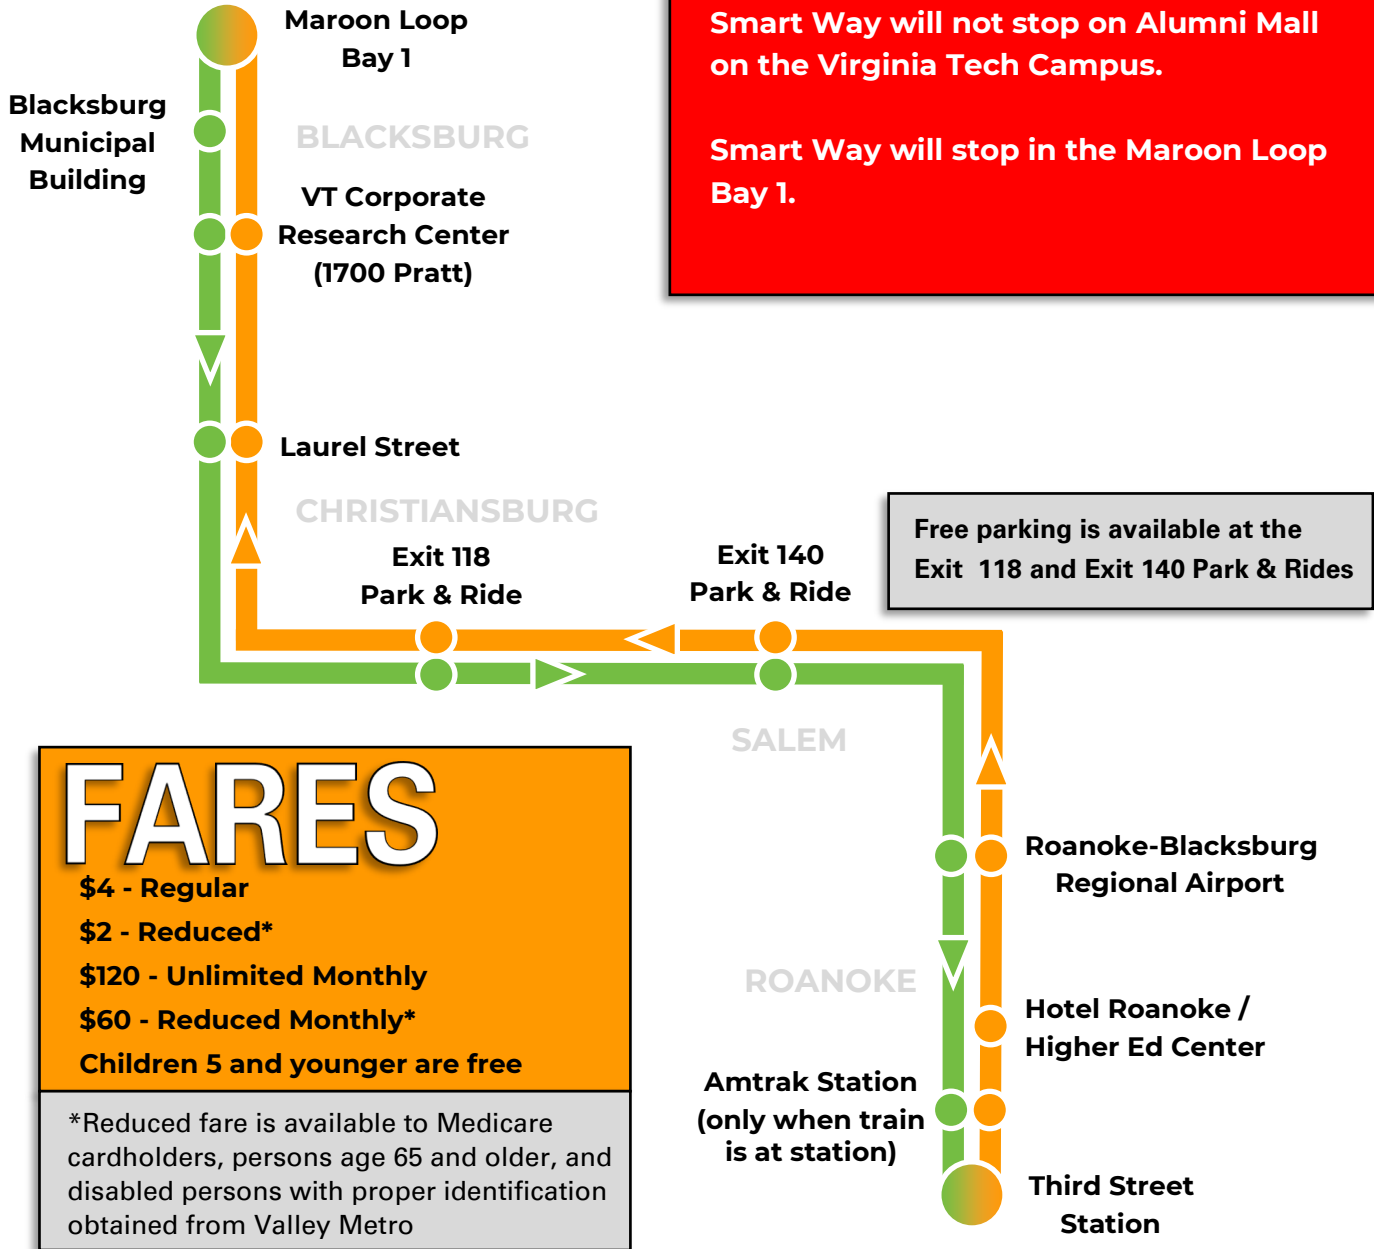

IMPORTANT NOTICE

SMART WAY BUS SCHEDULE
 (effective August 12, 2024)

Smart Way will not stop on Alumni Mall on the Virginia Tech Campus.

Smart Way will stop in the Maroon Loop Bay 1.

FARES

- \$4 - Regular
- \$2 - Reduced*
- \$120 - Unlimited Monthly
- \$60 - Reduced Monthly*
- Children 5 and younger are free

*Reduced fare is available to Medicare cardholders, persons age 65 and older, and disabled persons with proper identification obtained from Valley Metro

TRANSIT CONNECTIONS

<p>Blacksburg Transit: Exit 118, Laurel St., Corporate Research Center, Virginia Tech Transit Center, Blacksburg Municipal Building</p> <p>Greyhound: Third Street Station</p>	<p>VA Breeze: Exit 118, Exit 140, Virginia Tech Transit Center</p> <p>Valley Metro: Third Street Station, Airport</p>
--	---

SUNDAY

Roanoke to Blacksburg								Blacksburg to Roanoke								
Third Street	Amtrak	Higher Ed	Airport	Exit 140	Exit 118B	Laurel St	CRC	Maroon Loop #1	B'burg Municipal	CRC	Laurel St.	Exit 118B	Exit 140	Airport	Amtrak	Third Street
-	-	-	-	-	-	-	-	6:40	6:45	-	-	6:55	7:25	-	7:45	7:48
10:00	10:03	-	-	10:20	10:50	-	-	11:10	11:15	-	-	-	-	-	-	-