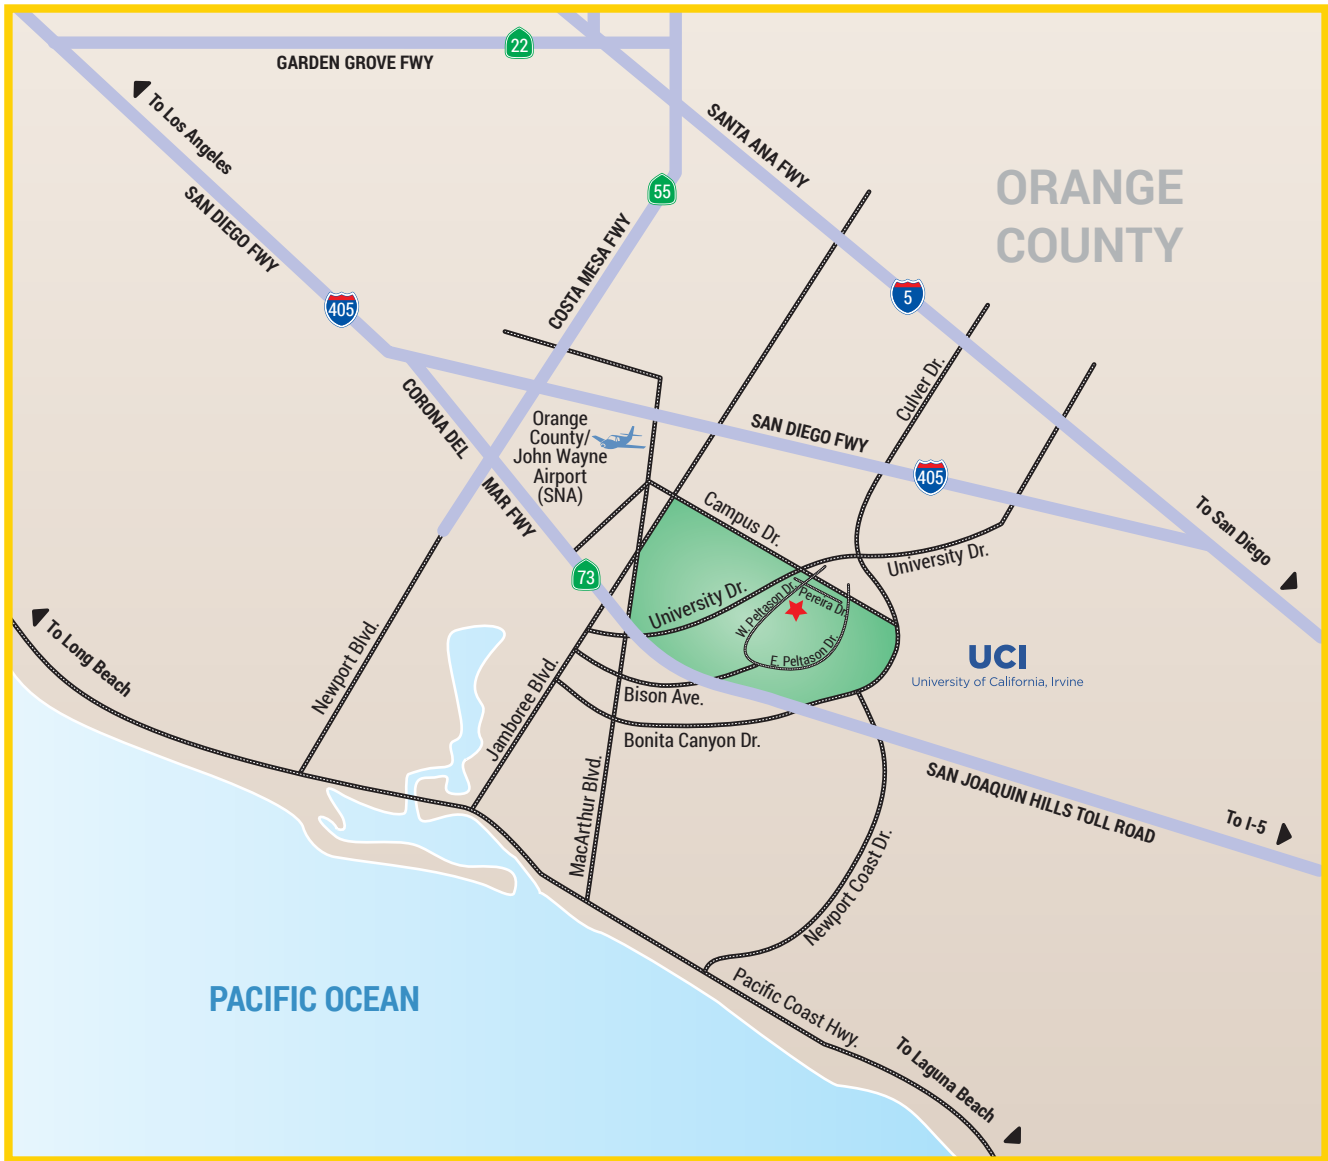

Locating the UCI Student Center

A311 Student Center • Irvine, CA 92697-2050

The **Student Center Parking Structure** is located on the corner of West Peltason Drive and Pereira Drive

DIRECTIONS

From John Wayne Airport

Head south on MacArthur Blvd. • Turn left onto Campus Dr. • Turn right onto W. Peltason Dr. • Turn left onto Pereira Dr.

From 405 NORTH

Exit on Culver Dr., turning left • Turn right onto University Dr. • Turn left onto Harvard Ave. • Turn right onto Bridge Rd. • Turn left onto Pereira Dr.

From 405 SOUTH

Merge onto 73-S • Exit on Bison Ave., turning left • Turn left onto W. Peltason Dr. • Turn right onto Pereira Dr.

From 5 NORTH

Merge onto 405-N • Exit on Culver Dr., turning left • Turn right onto University Dr. • Turn left onto Harvard Ave. • Turn right onto Bridge Rd. • Turn left onto Pereira Dr.

From 5 SOUTH

Merge onto 55-S • Merge onto 405-S • Exit onto Jamboree Rd., turning right • Turn left onto Campus Dr. • Turn right onto W. Peltason Dr. • Turn left onto Pereira Dr.