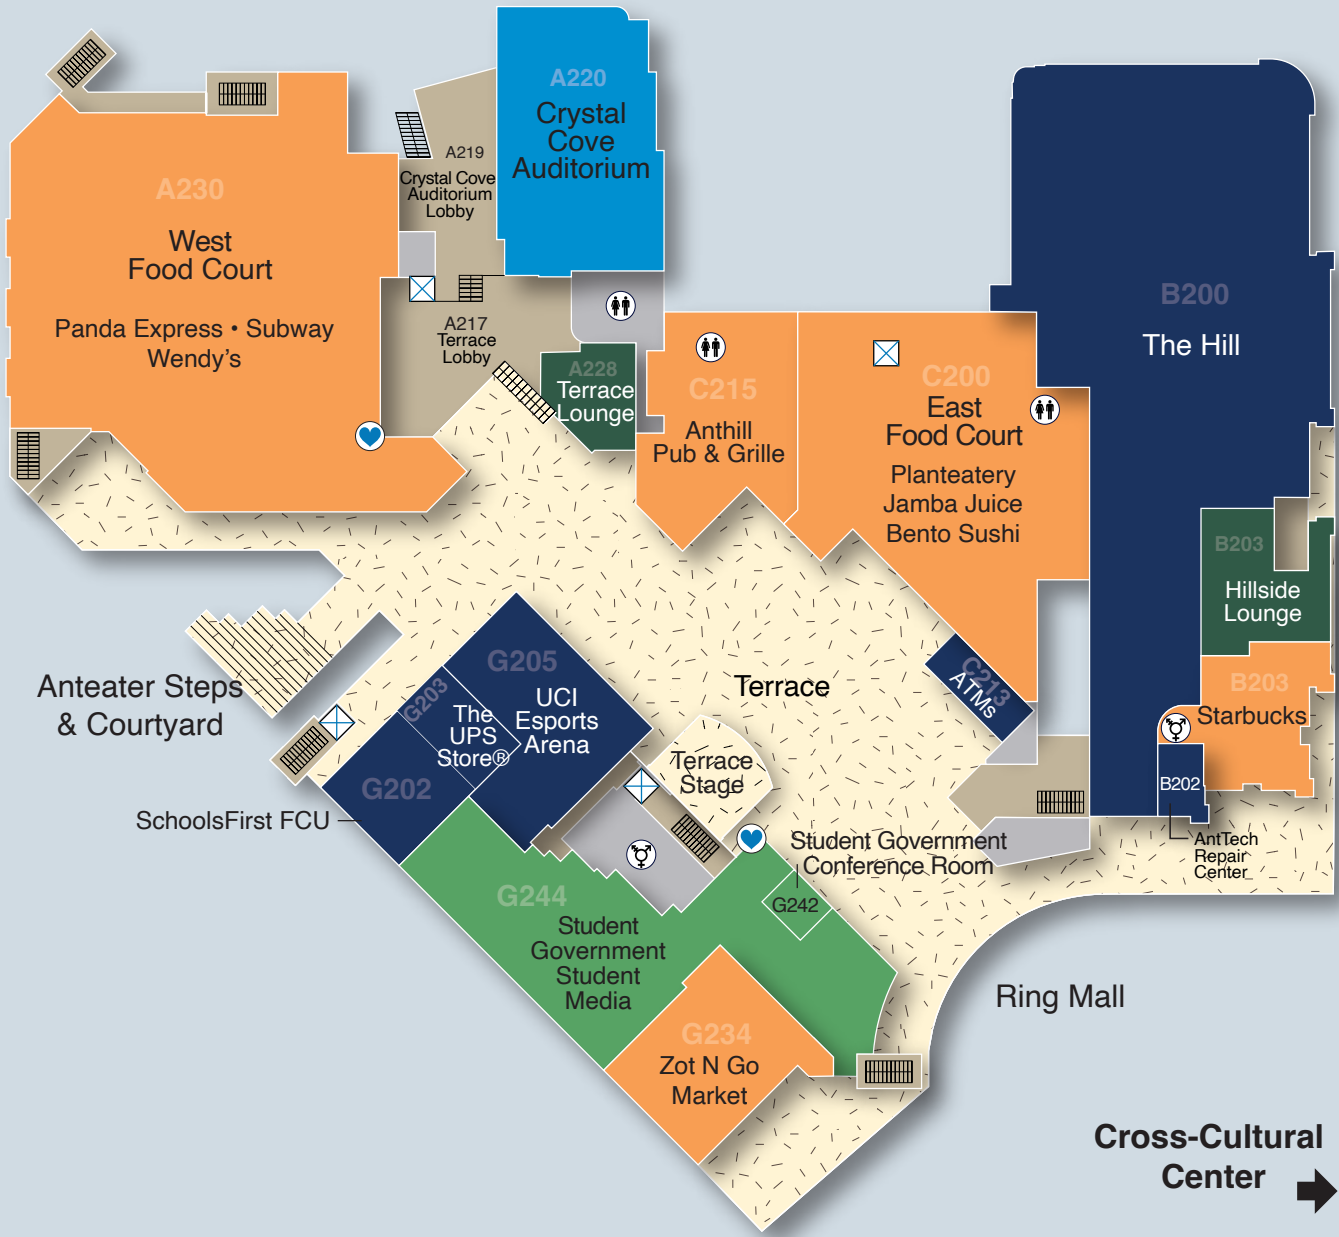

STUDENT CENTER DIRECTORY

Level
1

↑
Student Center
Parking Structure
(SCPS)

- MEETING ROOMS
- FOOD SERVICES
- RETAIL
- SERVICES & ADMINISTRATIVE OFFICES
- STUDY • LOUNGE • LOBBY
- OUTDOOR AREAS
- STAIRS
- ELEVATOR
- LIFT
- DISABLED RAMP
- RESTROOMS
- AED DEVICES

STUDENT CENTER DIRECTORY

Level
2

Terrace Level

- MEETING ROOMS
- FOOD SERVICES
- RETAIL
- SERVICES & ADMINISTRATIVE OFFICES
- STUDY • LOUNGE • LOBBY
- OUTDOOR AREAS
- STAIRS
- ELEVATOR
- LIFT
- RESTROOMS
- GENDER-INCLUSIVE RESTROOMS
- AED DEVICES

Food Services

	Level	Room #
Anthill Pub & Grille	2	G215
East Food Court	2	C200
Starbucks	2	B203
Vending Machines	1	B130B
West Food Court	2	A230
Zot N Go Market	2	G234

Retail

	Level	Room #
The Hill	1&2	B200
AntTech Repair Center	2	B202
ATMs	2	C213
The UPS Store®	2	G203
UCI Esports Arena	2	G205
SchoolsFirst Federal Credit Union	2	G202

Outdoor Areas

	Level
Anteatr Steps & Courtyard	1&2
Terrace	2
Terrace Stage	2
Thomas & Lillian Ma Garden Study Atrium	1
West Courtyard	1

Cross-Cultural Center located across Ring Mall

Find it all.
Download the UCI Now App Today!