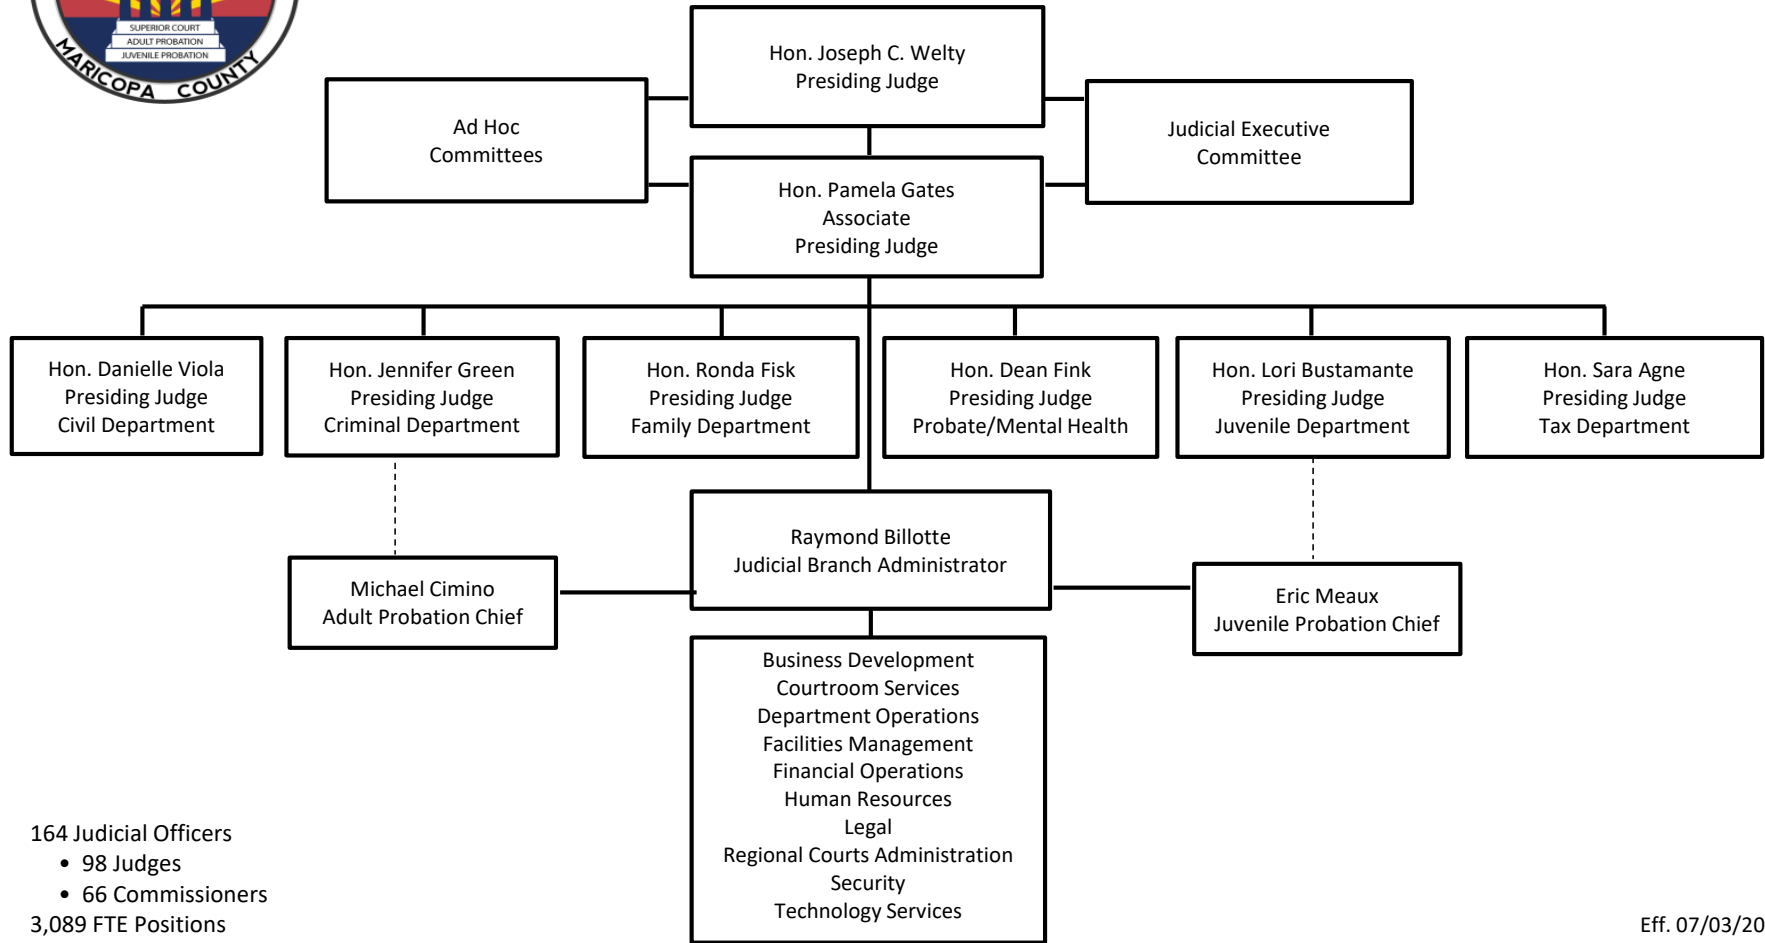

# Judicial Branch of Arizona in Maricopa County

## Table of Organization

164 Judicial Officers  
 • 98 Judges  
 • 66 Commissioners  
 3,089 FTE Positions

Eff. 07/03/2023