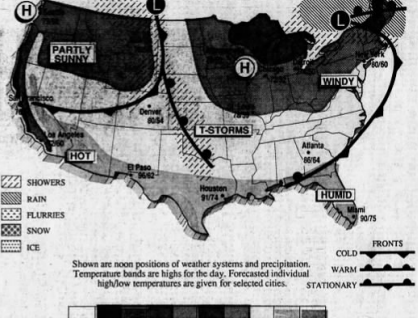

A8 THE TIMES Saturday, June 10, 1989

The weather

Table with columns for location, high, low, and other weather data for various cities including Chicago, Detroit, and Cleveland.

Air Pollution

Weather watchers

Precipitation

Table with columns: Normal, Actual, Friday, Saturday, Sunday, Monday, Tuesday.

TODAY'S ACCU-WEATHER FORECAST

Local forecast

Local forecast table for Friday, Saturday, Sunday, Monday, and Tuesday.

National

Lake Michigan

Lake Michigan weather table with columns for temperature, pollen, and wind.

Police report: Crime, accidents. Includes a small graphic of a police car.

LAKE VILLAGE - The driver of a semi-trailer truck was killed early Friday after his truck loaded with sludge went off the road and into a ditch along U.S. 41, two miles south of Lake Village, Indiana State Police said.

Advertisement for Superior Lumber and Home Center, featuring a picture of a person and text about kitchen cabinets.

Crown Point man arrested in 9 robberies and rapes

By REBECCA CHAMBERS - CALUMET CITY - A 26-year-old Crown Point man was arrested in connection with seven sexual assaults and armed robberies in Calumet City and East Chicago during the last six months.

From Page One

at federal levels is a task force Schuler began with officers from Hammond, Gary, East Chicago and the Lake County Sheriff's Office.

Frankton physician's hearing is postponed

INDIANAPOLIS (AP) - A hearing for Frankton physician Francis Thakkar, whose license was suspended after patients accused him of improper sexual conduct, has been postponed by the Indiana Medical Licensing Board.

Ex-student

Commissioners

From Page One - do-son he was told to him Sewald was to put him this year in an equipment operator's job slot, but he has him perform the duties of a highway coordinator.