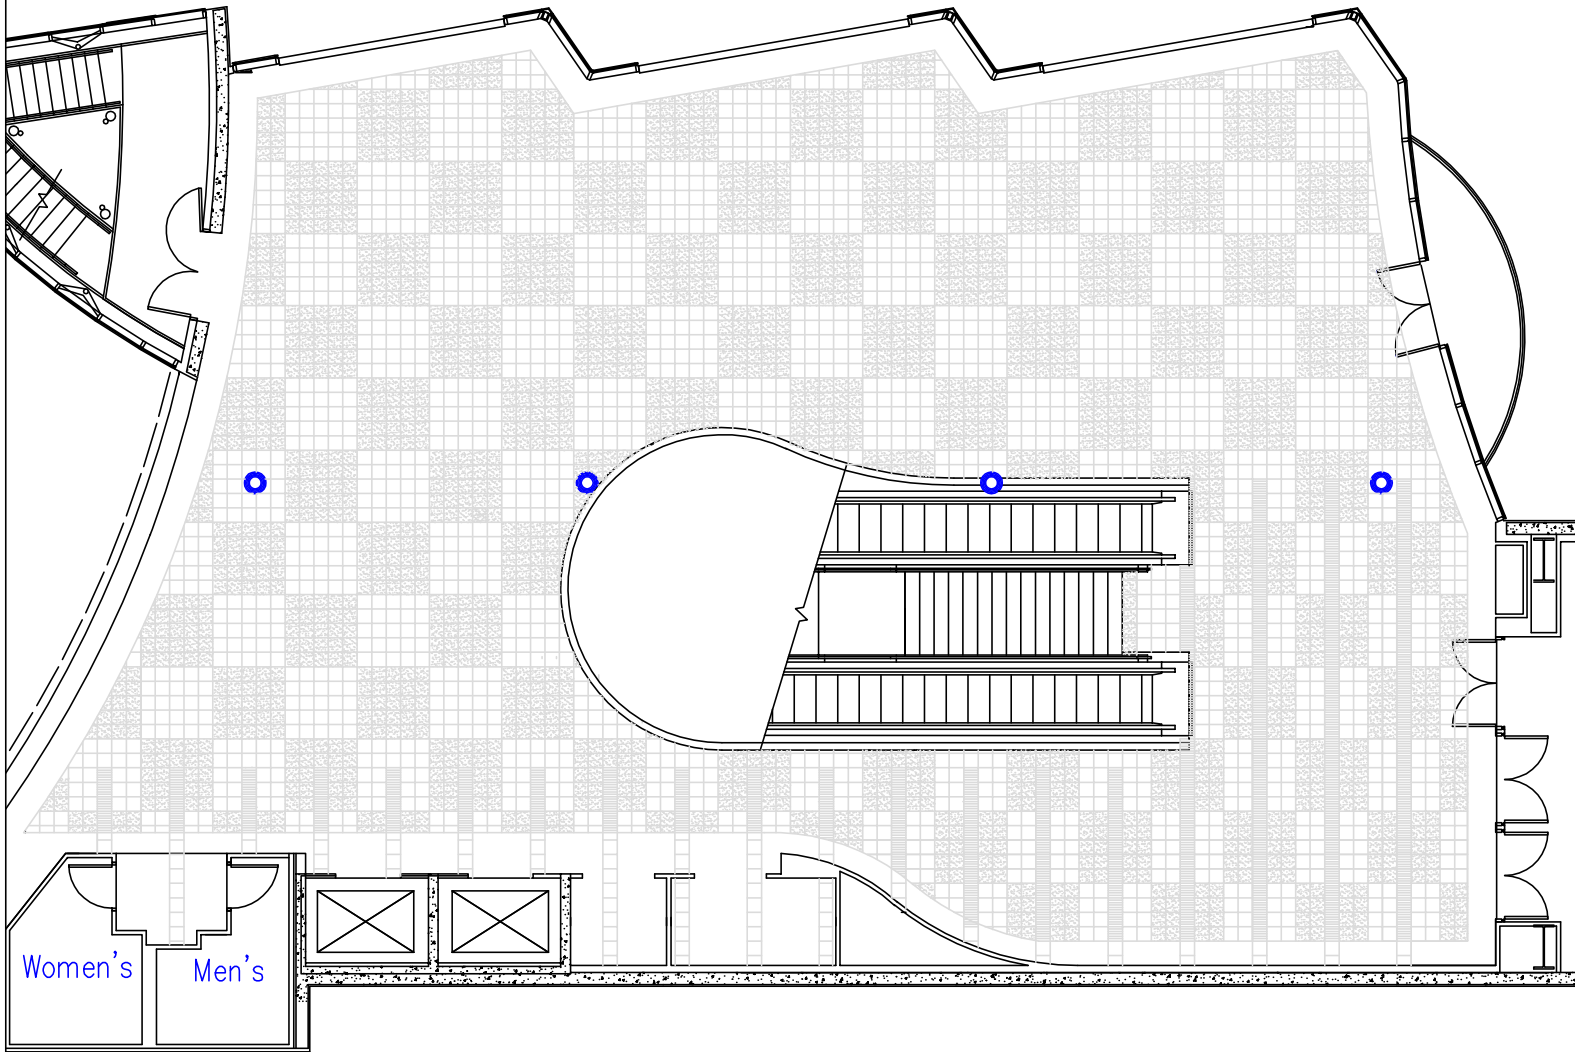

# Airport Depot 2nd Floor Layout

Scale

- 1 SF
- 2 SF

## AVAILABLE FURNITURE

Please draw on the floor plan where you would like the furniture placed

In-stock	Description	Drawing	You Need	Notes
26	5 Ft. Round Table		_____	
40	3 Ft. Round Table		_____	
12	8 Ft. Rect. Table		_____	
6	Short Lounge Table		_____	
2	Ticket Counter		_____	
210	Chair w/o arms		_____	
50	Chair with arms		_____	
8	Lounge Chair		_____	

Drawings are to scale