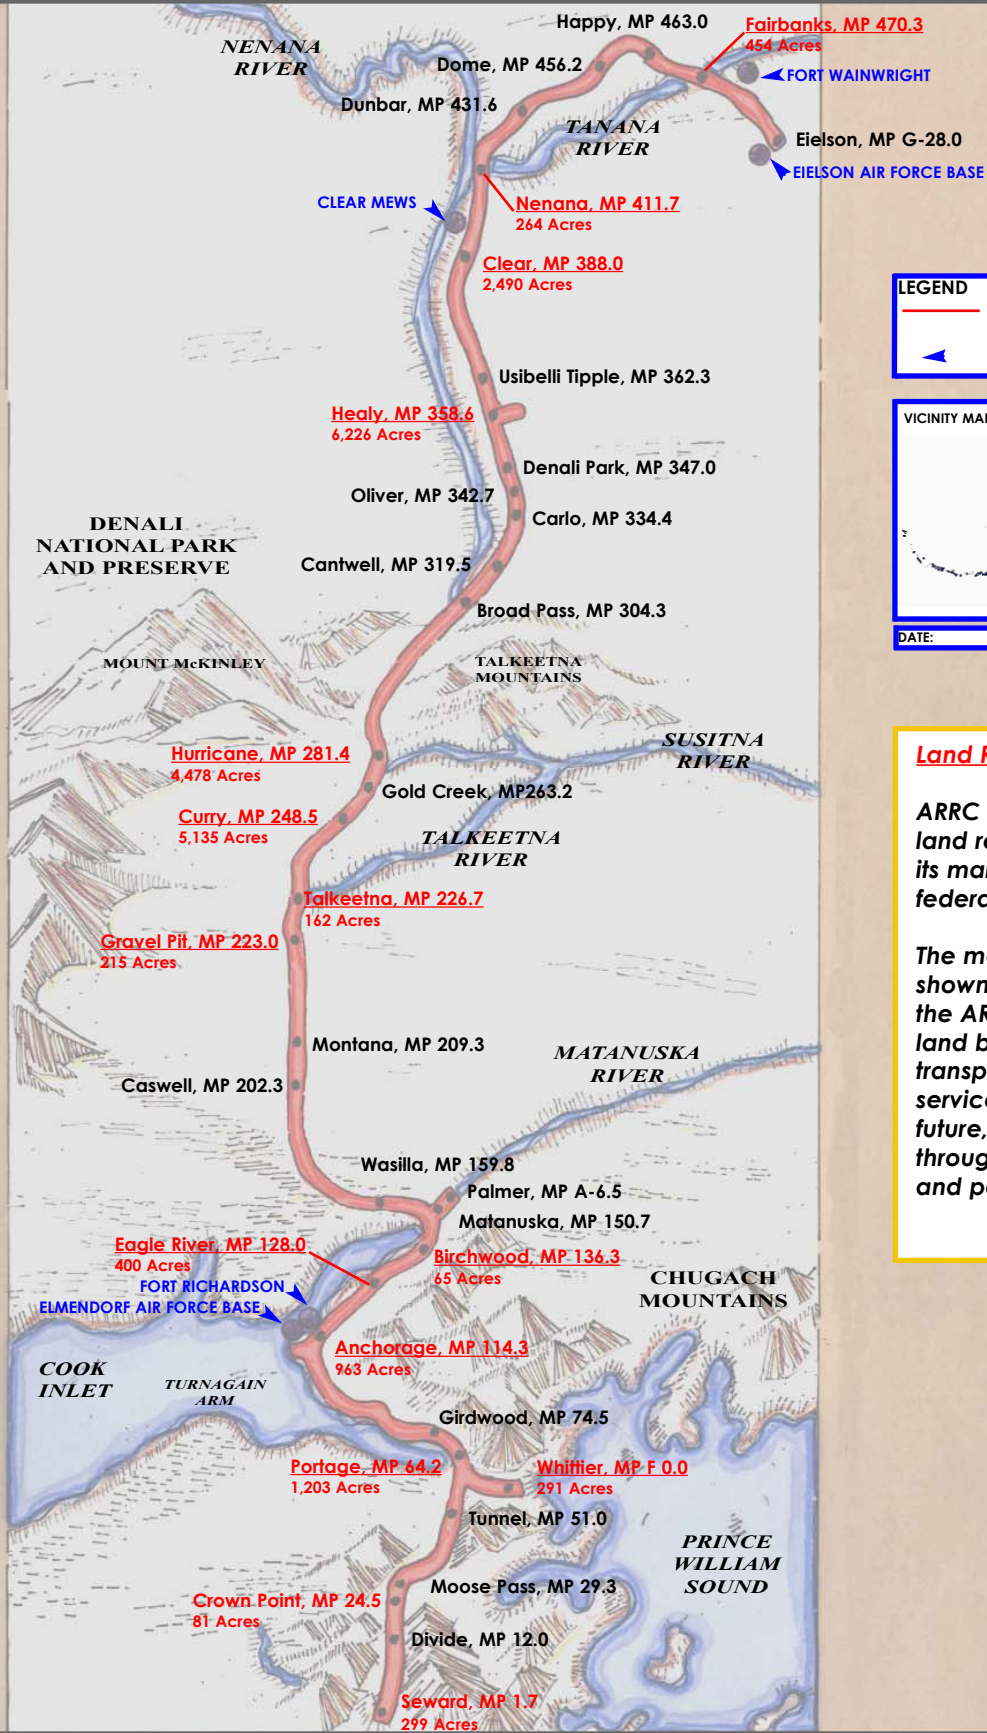

ALASKA RAILROAD MAJOR LAND RESERVES

LEGEND

- ALASKA RAILROAD
- MILITARY INSTALLATION

VICINITY MAP

Alaska

DATE: JULY 31, 2001

Land Reserves Map:

ARRC was deeded land reserves along its mainline by the federal government.

The major reserves, shown here, provide the ARRC with the land base to provide transportation services into the future, and income through land leases and permit revenue.