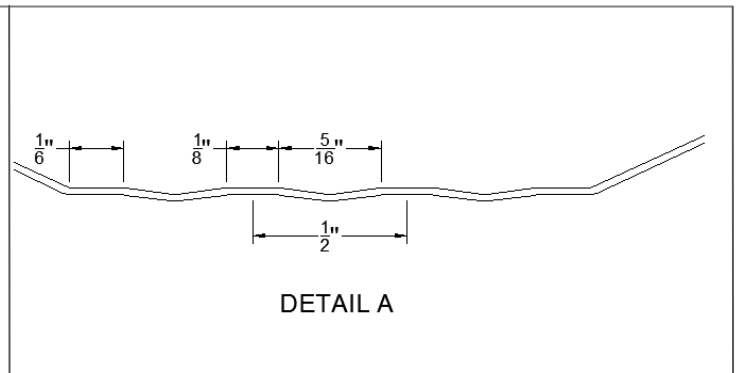

MESA PANEL DETAILS

MESA DELUXE PANEL DETAILS

The mesa panels provide a 36-inch durable wall coverage with a ridged, S-lock panel joint. As shown in detail A, the mesa deluxe panel, is profiled with two minors centered between the major rib, while the mesa panel is profiled with 3/16" tall ribs and flats. Either panels are available in both zincalume and pre-painted zincalume coated steel. The paint coating consists of a high quality Silicone Modified Polyester (SMP) finish in the colors listed below: