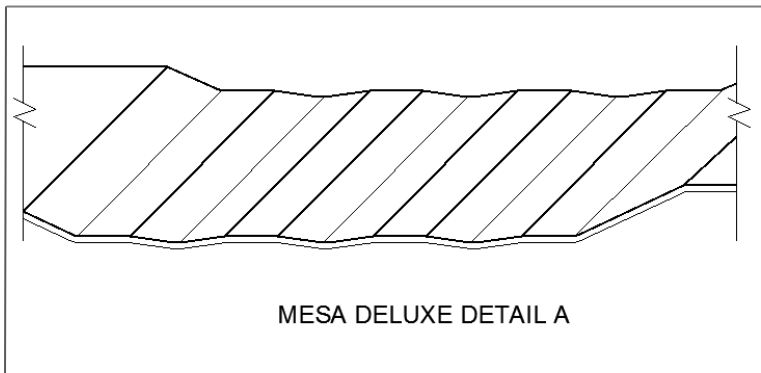

MESA PANEL DETAILS

MESA DELUXE PANEL DETAILS

The mesa panels provide a 36-inch durable wall coverage with a ridged, S-lock panel joint. As shown in detail A, the mesa deluxe panel, is profiled with two minors centered between the major rib, while the mesa panel is profiled with 3/16" tall ribs and flats. Either panels are available in both zincalume and pre-painted zincalume coated steel. The paint coating consists of a high quality Silicone Modified Polyester (SMP) finish in the colors listed below: