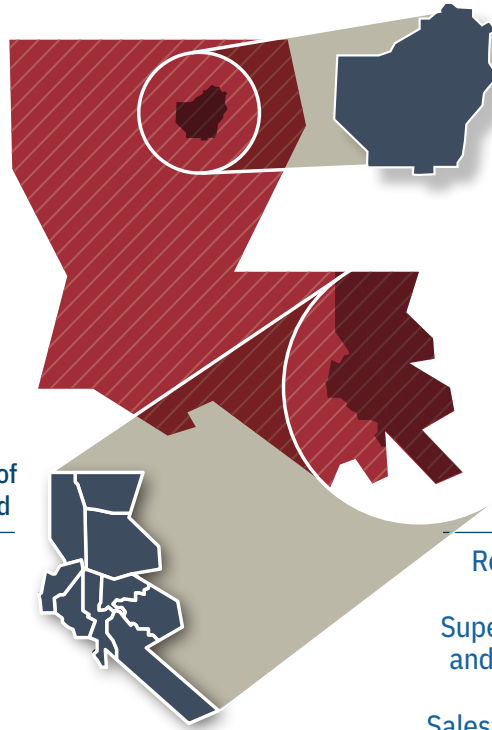

Where Are the Jobs?

Selected Metropolitan Areas

Top Opportunity Occupations, Median Wage, and Number of Employed in 2020

New Orleans-Metairie

26.5%

of workers are employed in opportunity occupations.

Occupation	Median Wage	Number of Employed
Registered Nurses	$70K	14,290
Tractor-Trailer Truck Drivers	$42K	4,300
Licensed Practical and Vocational Nurses	$45K	3,970
Police and Sheriff's Patrol Officers	$50K	3,120
Electricians	$52K	2,610

Monroe

32.3%

of workers are employed in opportunity occupations.

Occupation	Median Wage	Number of Employed
Registered Nurses	$65K	2,050
Supervisors of Office and Admin. Workers	$46K	900
Sales Representatives	$50K	590
Supervisors of Production and Operating Workers	$51K	420
Industrial Machinery Mechanics	$55K	350