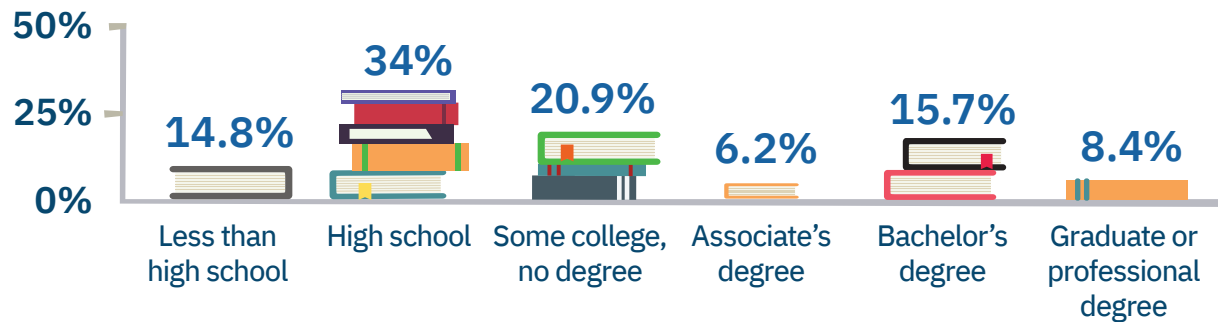

Monroe

32.3%

of workers are employed in opportunity occupations.

Occupation	Median Wage	Number of Employed
Registered Nurses	\$65K	2,050
Supervisors of Office and Admin. Workers	\$46K	900
Sales Representatives	\$50K	590
Supervisors of Production and Operating Workers	\$51K	420
Industrial Machinery Mechanics	\$55K	350

Opportunity Occupations in Louisiana

Distribution of Employment by Wages in 2020

43.8%

Lower Wage Employment

33.1%

Opportunity Employment

23.0%

Higher Wage, BA Degree Required

Educational Attainment in Louisiana

How Many Pursue Higher Education?

Educational Attainment for People over 25 (2019)

UNEMPLOYMENT RATE BY EDUCATIONAL ATTAINMENT FOR PEOPLE between 25 and 65 (2019)

12.8%