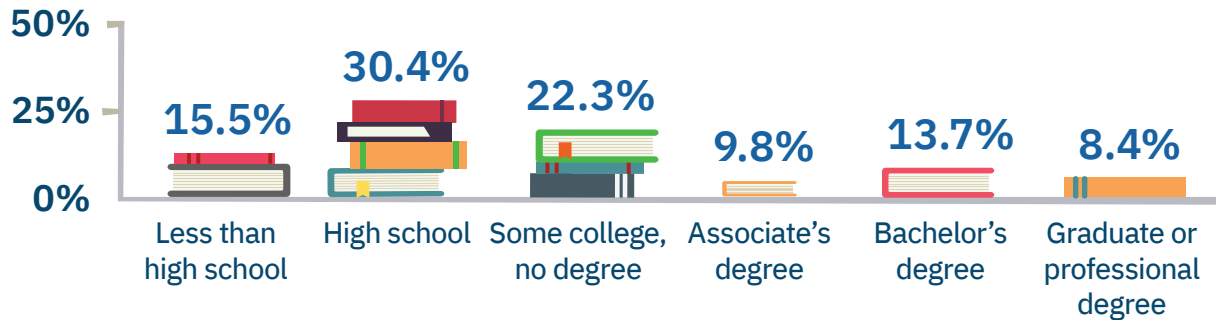

Educational Attainment in Mississippi

How Many Pursue Higher Education?

Educational Attainment for People over 25 (2019)

UNEMPLOYMENT RATE BY EDUCATIONAL ATTAINMENT FOR PEOPLE between 25 and 65 (2019)

13.6%

Less than high school

7.6%

High school

5.4%

Some college or associate's degree

2.8%

Bachelor's degree or higher

MEDIAN EARNINGS BY EDUCATIONAL ATTAINMENT FOR PEOPLE OVER 25 (2019)

$21.9K

Less than high school

$27.4K

High school

$31.7K

Some college or associate's degree

$43.5K

Bachelor's degree

$55.5K

Graduate or professional degree