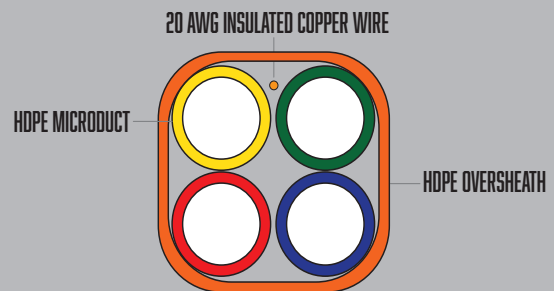

Blue Diamond Industries

www.bdiky.com

Blue Diamond Microduct

4-Way Square

Features & Benefits:

- Blue Diamond SuperGlide®, a permanent friction reducing liner, standard in all microduct.
- Ribbed inside standard in all microduct, for enhanced fiber cable blowing distances.
- Available in regular or heavy wall, for more demanding applications.
- Option for 20ga insulated copper tracer wire.
- Available in other sizes upon request.
- Color options include:

*Special colors may be available

- For additional options please contact your Blue Diamond sales representative.

Size OD/ID	Weight LBS/FT	Bend Radius Unsupported IN	Max Fiber Count	Fiber OD Range MM
27/20	0.168	24	432	10.0-16.0
22/16	0.117	20	432	7.8-12.4
18/14	0.065	17	288	6.8-10.9
16/13	0.044	15	288	6.4-10.2
16/12	0.057	15	192	5.8-9.2
14/10	0.049	14	144	5.0-7.9
12.7/10	0.031	13	144	4.9-7.8
10/8	0.018	11	96	4.0-6.3
8.5/6	0.019	9	96	3.0-4.7
7/3.5	0.010	8	48	2.7-4.3
5/3.5	0.007	7	12	1.7-2.7