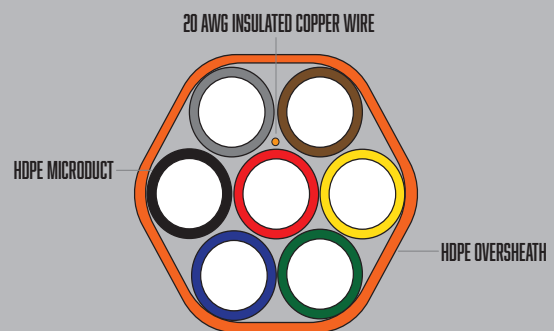

Blue Diamond Industries

www.bdiky.com

Blue Diamond Microduct

7-Way

Features & Benefits:

- Blue Diamond SuperGlide®, a permanent friction reducing liner, standard in all microduct.
- Ribbed inside standard in all microduct, for enhanced fiber cable blowing distances.
- Available in regular or heavy wall, for more demanding applications.
- Option for 20ga insulated copper tracer wire.
- Available in other sizes upon request.
- Color options include:

*Special colors may be available

- For additional options please contact your Blue Diamond sales representative.

Size OD/ID	Weight LBS/FT	Bend Radius Unsupported IN	Max Fiber Count	Fiber OD Range MM
27/20	0.168	24	432	10.0-16.0
22/16	0.117	20	432	7.8-12.4
18/14	0.065	17	288	6.8-10.9
16/13	0.044	15	288	6.4-10.2
16/12	0.057	15	192	5.8-9.2
14/10	0.049	14	144	5.0-7.9
12.7/10	0.031	13	144	4.9-7.8
10/8	0.018	11	96	4.0-6.3
8.5/6	0.019	9	96	3.0-4.7
7/3.5	0.010	8	48	2.7-4.3
5/3.5	0.007	7	12	1.7-2.7