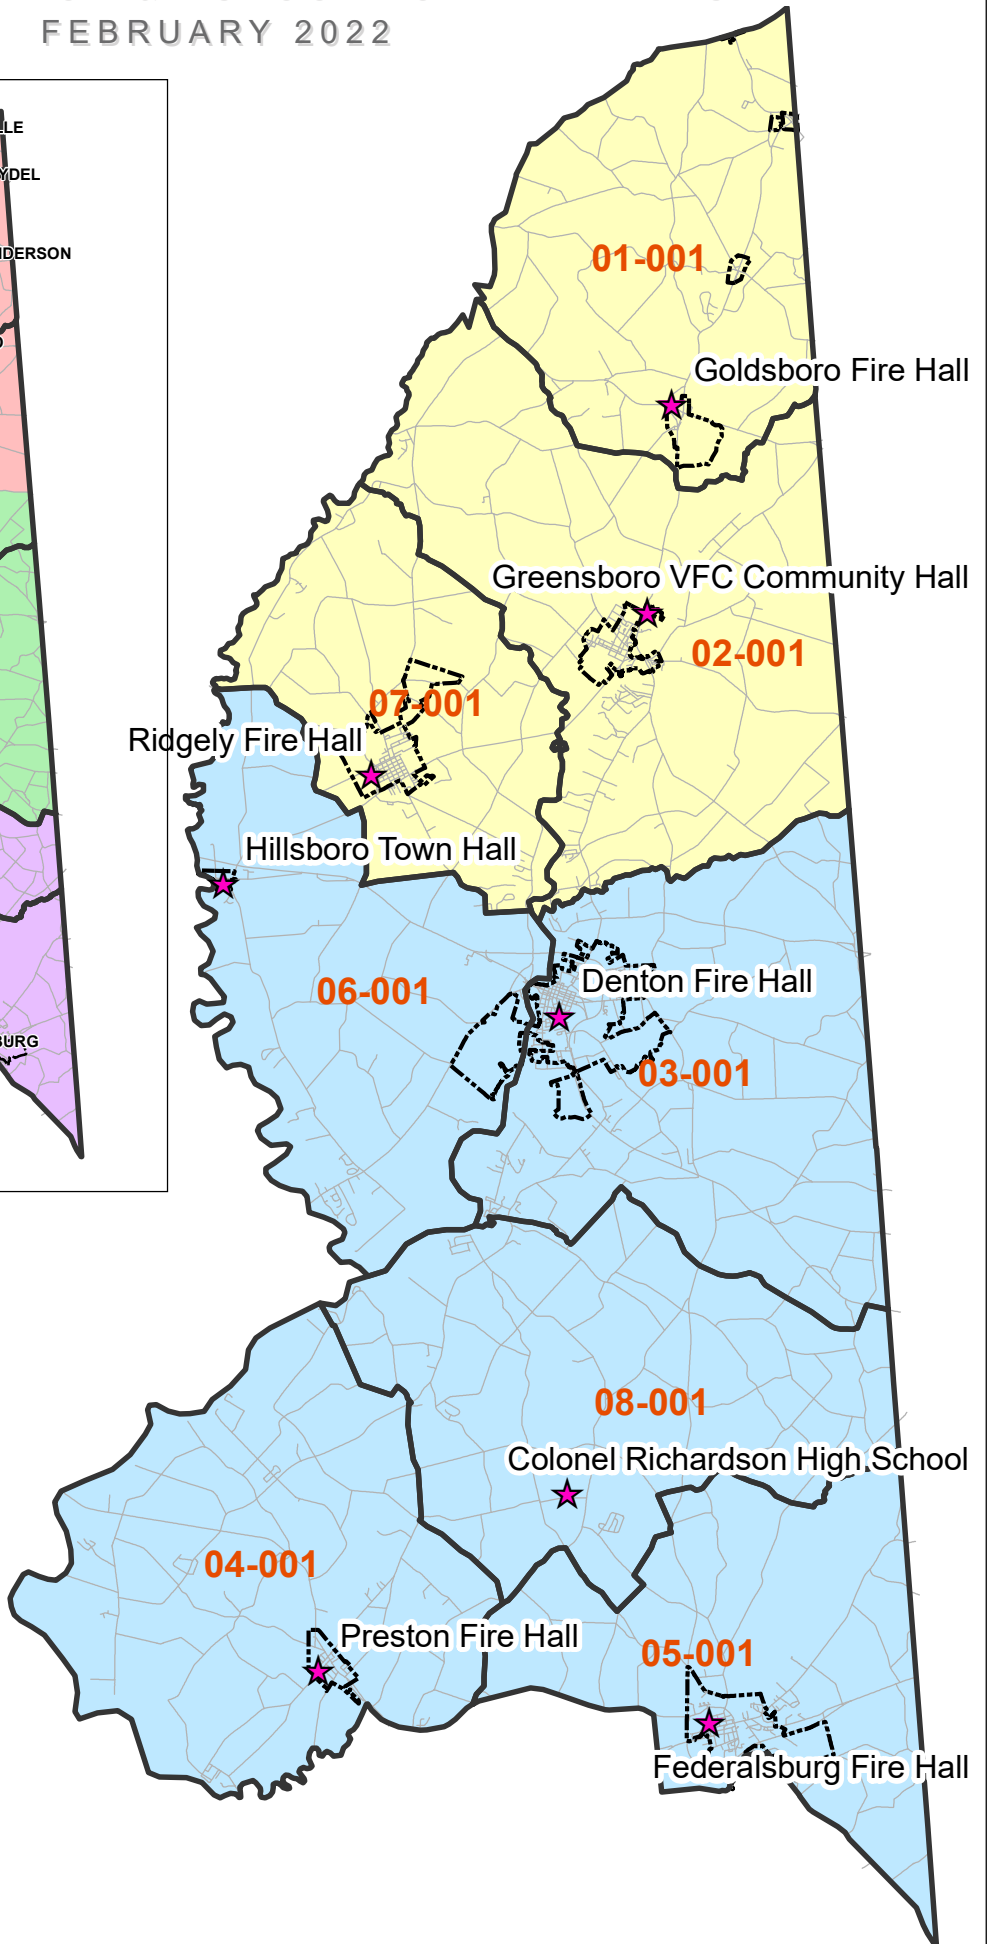

CAROLINE COUNTY, MARYLAND LEGISLATIVE, ELECTION & SCHOOL BOARD DISTRICTS FEBRUARY 2022

School Districts

- 1
- 2
- 3
- Election Districts

Legislative Districts

- 36
- 37B
- Election Districts
- Polling Places

Prepared by Caroline County
Department of Planning and Codes
2022