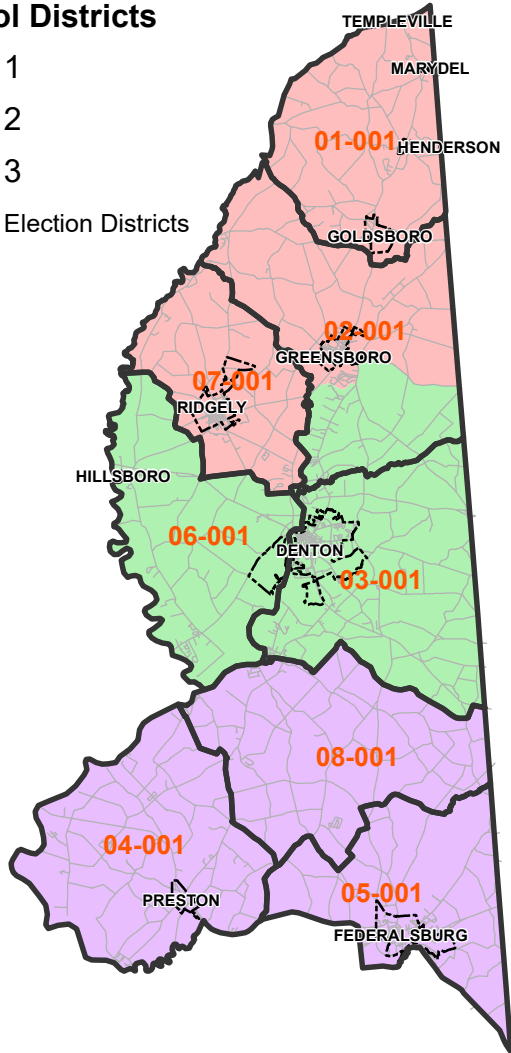

CAROLINE COUNTY, MARYLAND LEGISLATIVE, ELECTION & SCHOOL BOARD DISTRICTS FEBRUARY 2022

School Districts

- 1
- 2
- 3
- Election Districts

Legislative Districts

- 36
- 37B
- Election Districts
- Polling Places

Prepared by Caroline County
Department of Planning and Codes
2022