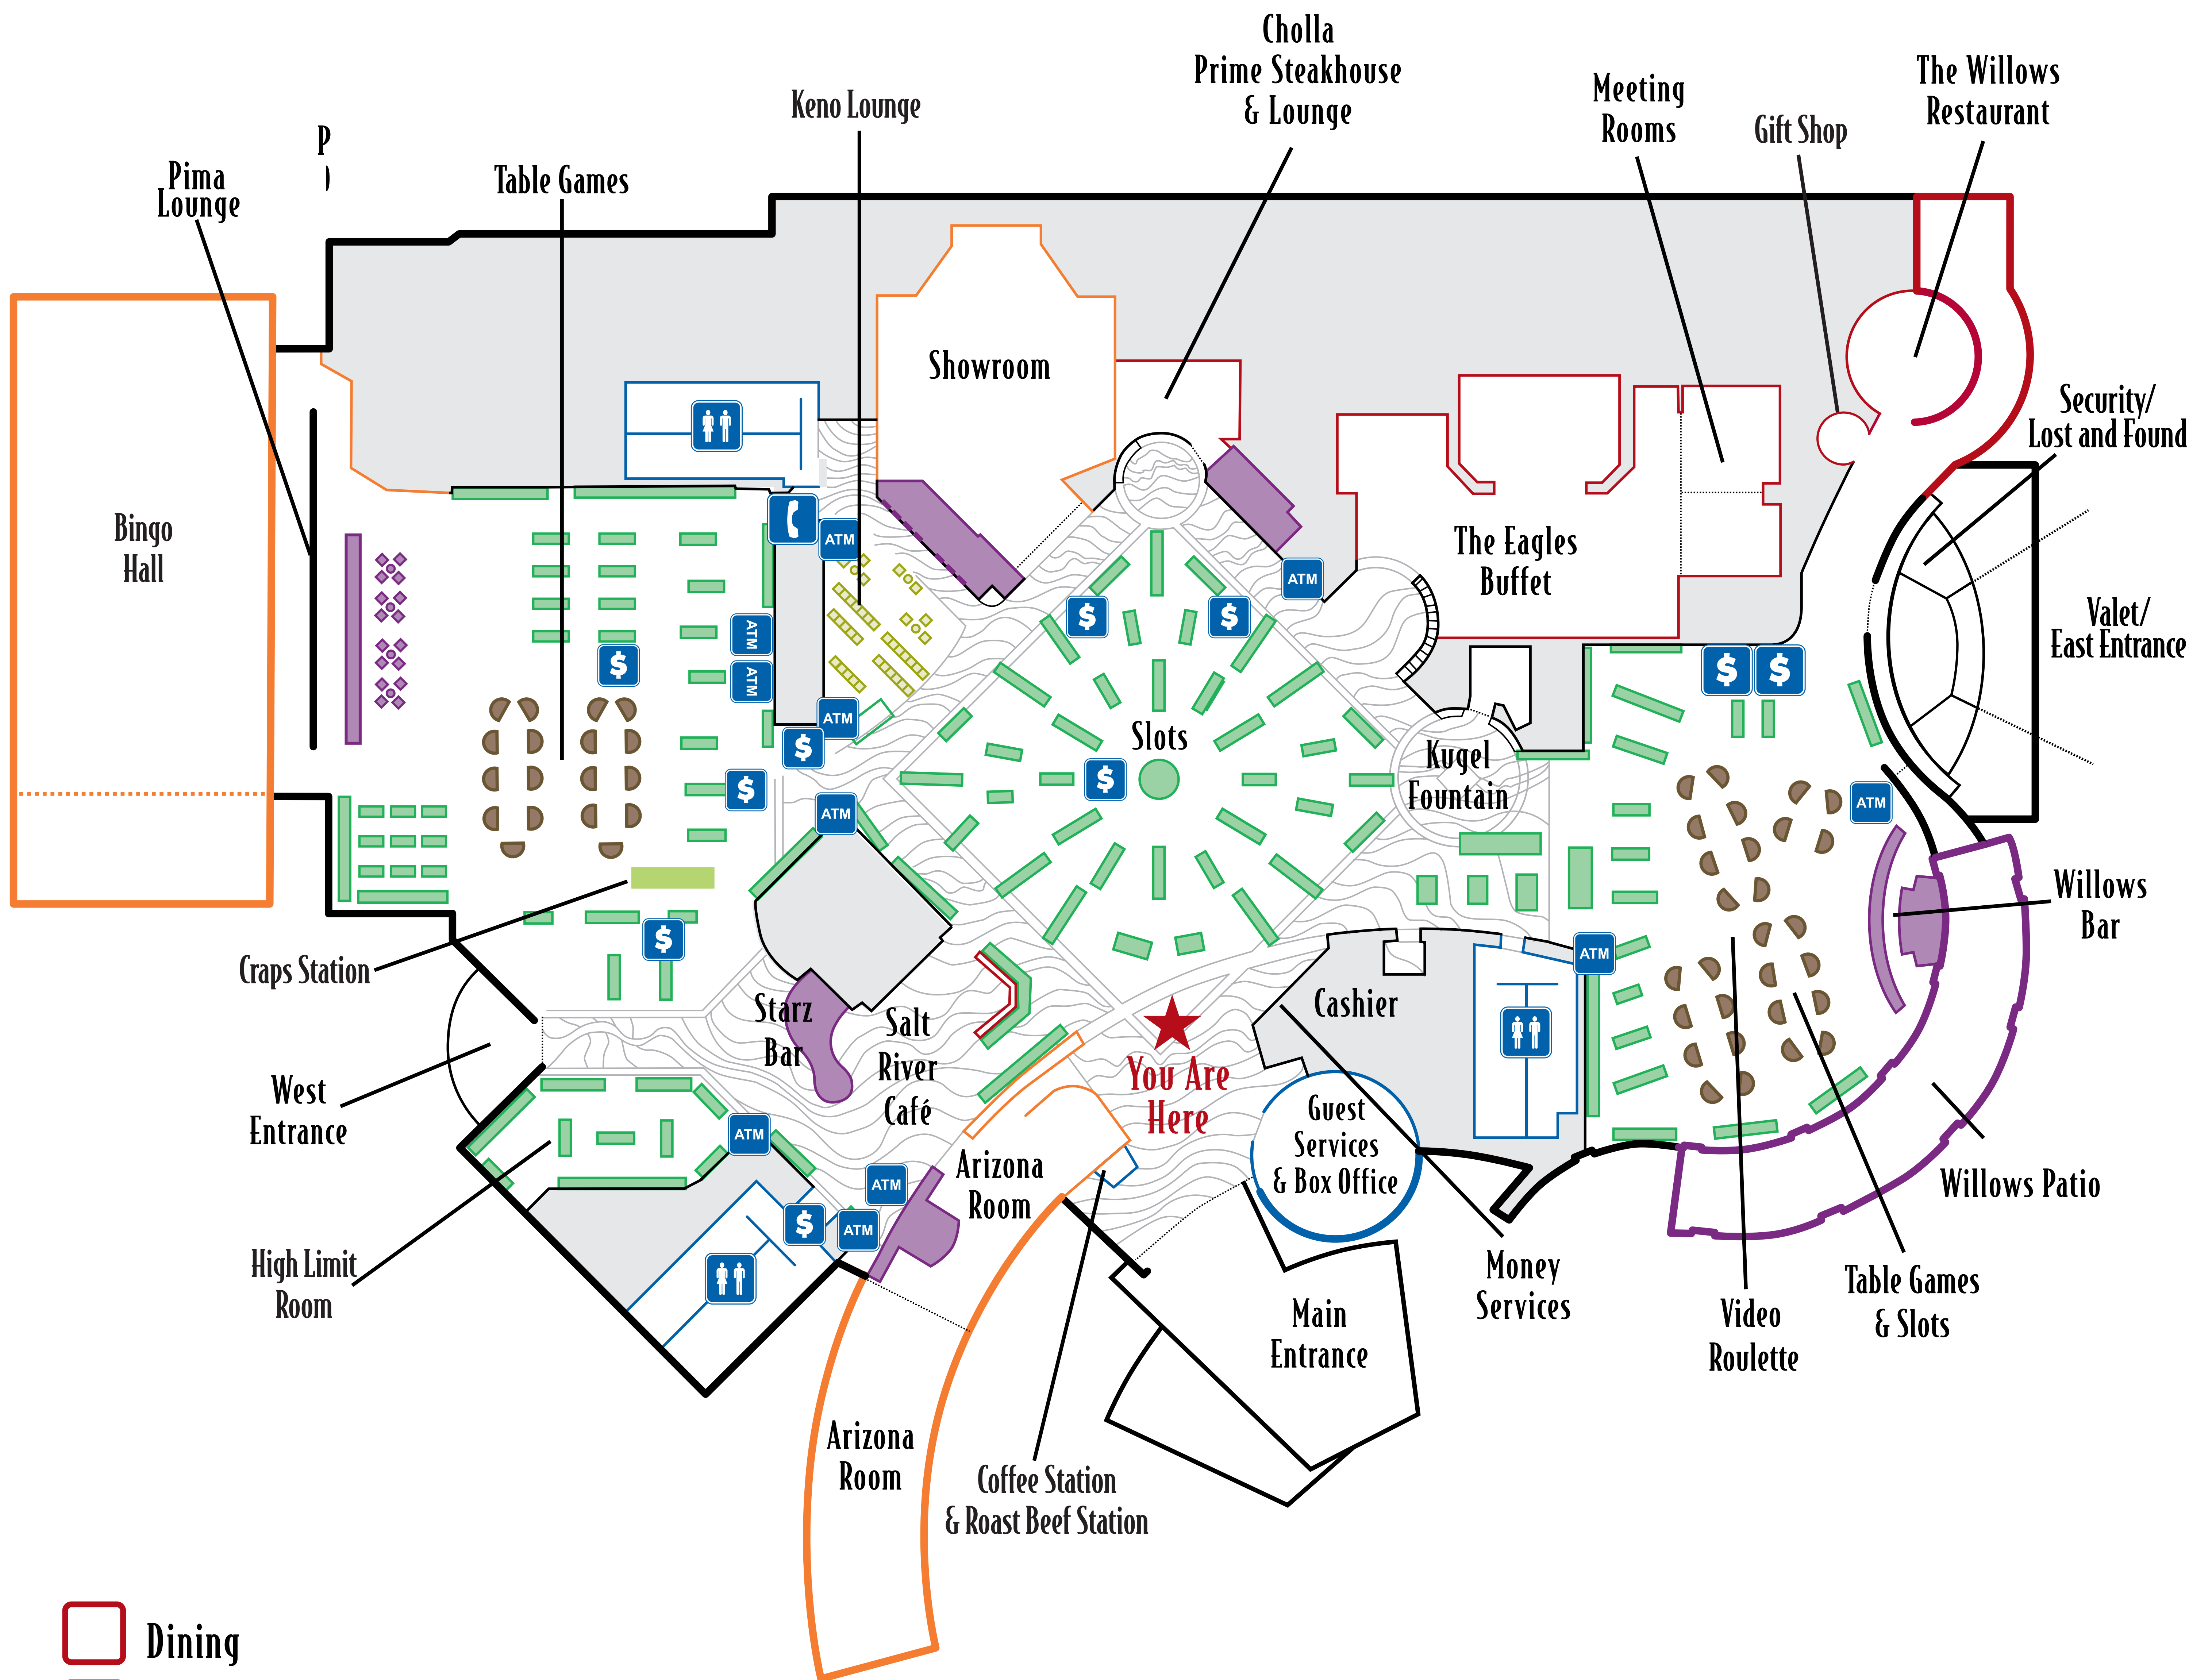

Dining and Entertainment

- Arizona Room** Craft Beers, Dining and Nightly Entertainment
- Cholla Prime Steakhouse** Fine Dining, Intimate Lounge, Open 5pm Daily
- The Willows Restaurant** Traditional American Favorites, Open 24 Hours a Day
- The Eagles Buffet** Lunch, Dinner and Sunday Brunch
- Salt River Café** Express Dining 24 Hours a Day
- Starz Bar** Video Poker and Multi-Game Slot Machines
- The Showroom** Finest National Tribute Acts with cocktail lounge
- Box Office** Ticket Sales

Gaming

- Table Games** Featuring Blackjack, Pai Gow, 3 Card Poker, Let it Ride, Casino War
- Slots** State-of-the-Art Ticket Pay Machines, Multi-Denominational, Multi-Station and Progressives
- Keno Lounge** \$250,000 Aggregate Play
- Bingo Hall** 1000-Seat Bingo, L8 Nite Bingo Fridays and Saturdays, Giant flat-screen TVs

Services

- Guest Services** Player Rewards Club, Information, Local Transportation
- Gift Shop** Native American Gifts, Gift Cards, Casino Logo Items and Sundries
- Money Services** Credit Card Advances, Check Cashing, Travelers Checks
- Valet** Located at the East Entrance
- ATMs** Conveniently Located Throughout the Casino
- Ticket Redemption Kiosks** Conveniently Located Throughout the Casino

- Dining
- Entertainment
- Table Games
- Slots
- Keno
- Bar/Lounge
- ♂
♀ Restrooms
- ATM Global Cash Services
- ☎ Telephone
- \$ Ticket Redemption Kiosk

CASINO ARIZONA